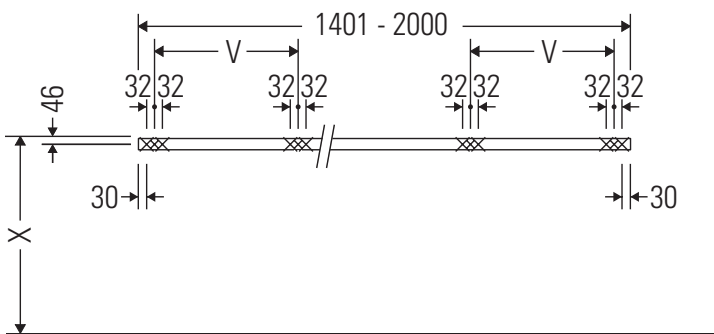

Brioso

BR 105C

Mounting instructions

V = according to the panel specification

Follow all other installation instructions!

Instructions for use

The bathroom furniture range complies with the standards and guidelines applicable at the time of delivery and is designed for use in bathrooms.

Direct contact with water should be avoided, for example, when showering.

The console is not suitable for installation from below with semi built-in and built-in washbasins.

Ceramics wider than 600 mm must be fixed to the wall.

We reserve the right to make technical improvements and design modifications to the products illustrated.