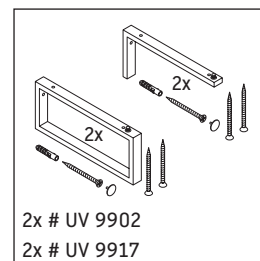

Brioso

BR 105C

Mounting instructions

V = according to the panel specification

Follow all other installation instructions!

Instructions for use

The bathroom furniture range complies with the standards and guidelines applicable at the time of delivery and is designed for use in bathrooms.

Direct contact with water should be avoided, for example, when showering.

The console is not suitable for installation from below with semi built-in and built-in washbasins.

Ceramics wider than 600 mm must be fixed to the wall.

We reserve the right to make technical improvements and design modifications to the products illustrated.