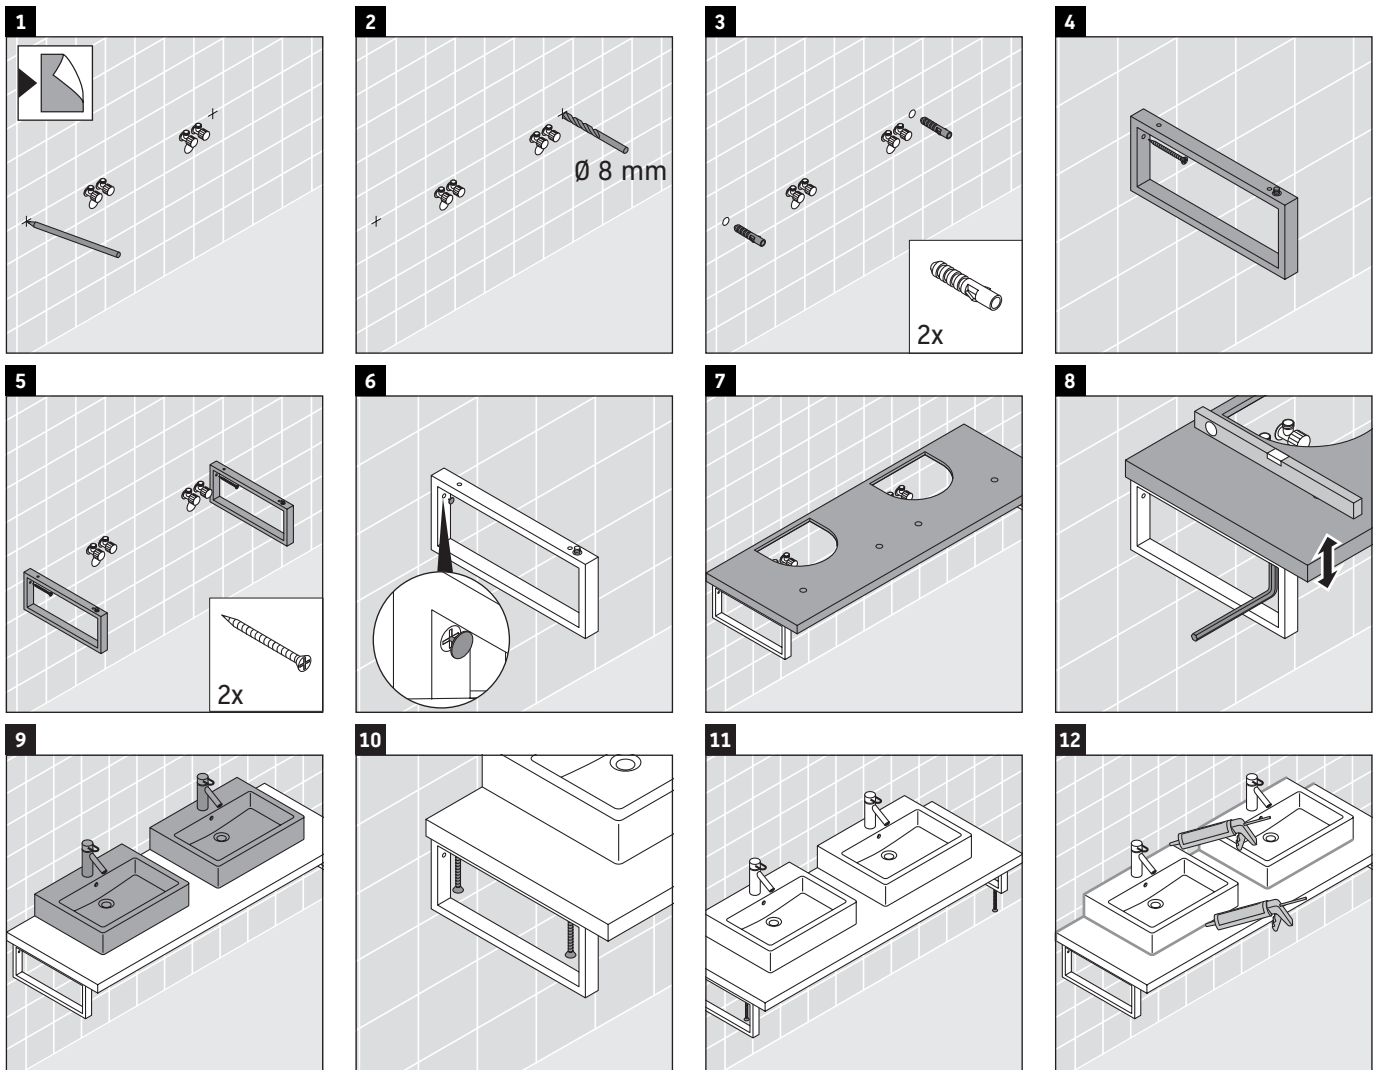

Brioso

BR 105C

Mounting instructions

Follow all other installation instructions!

Instructions for use

The bathroom furniture range complies with the standards and guidelines applicable at the time of delivery and is designed for use in bathrooms.

Direct contact with water should be avoided, for example, when showering.

The console is not suitable for installation from below with semi built-in and built-in washbasins.

Ceramics wider than 600 mm must be fixed to the wall.

We reserve the right to make technical improvements and design modifications to the products illustrated.

Brioso

BR 105C

Mounting instructions

V = according to the panel specification

Follow all other installation instructions!

The console is not suitable for installation from below with semi built-in and built-in washbasins.

Ceramics wider than 600 mm must be fixed to the wall.

We reserve the right to make technical improvements and design modifications to the products illustrated.