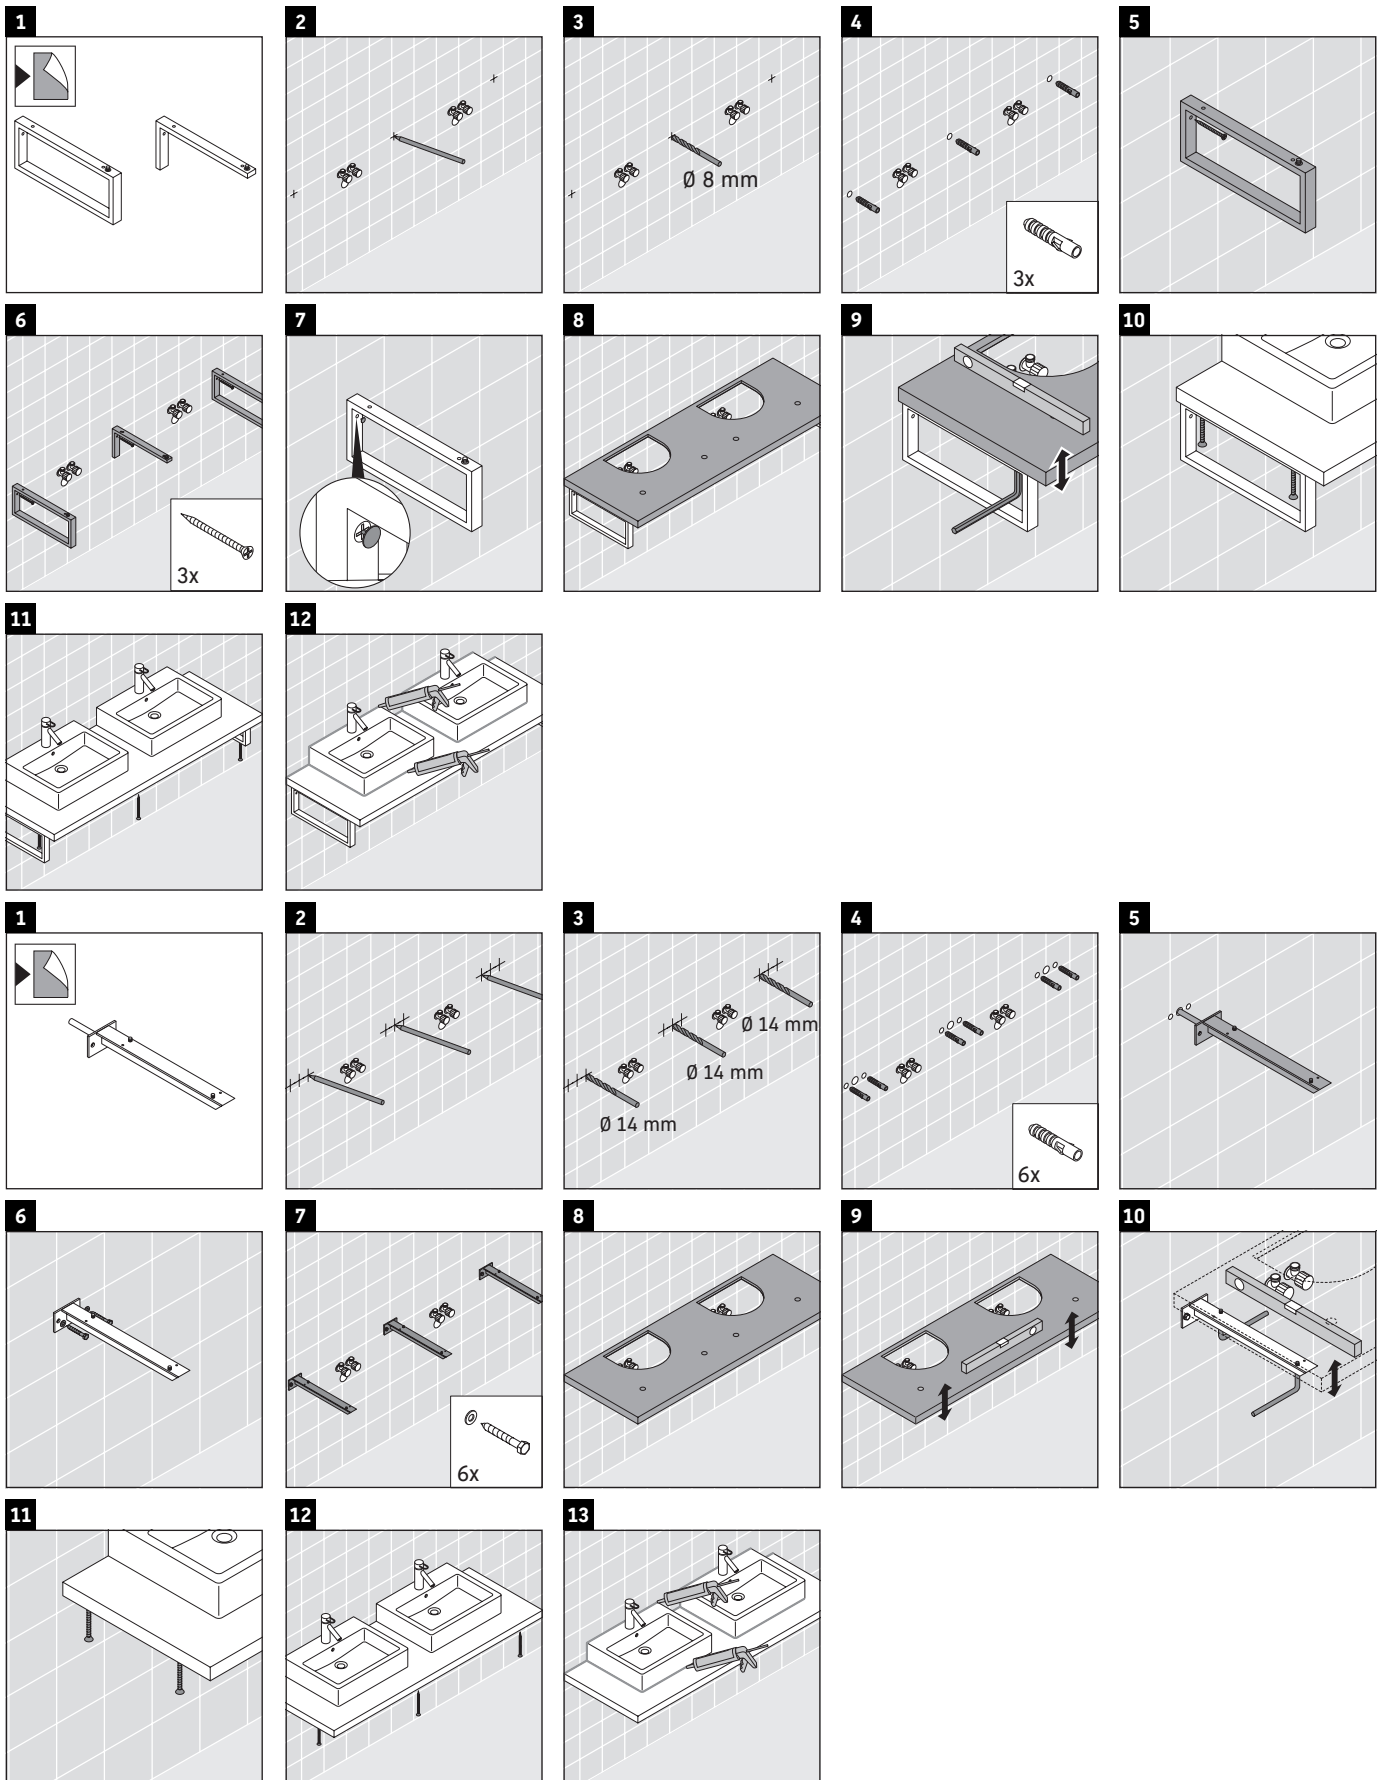

We reserve the right to make technical improvements and design modifications to the products illustrated.

Brioso

BR 105C

Mounting instructions

V = according to the panel specification

Follow all other installation instructions!

The console is not suitable for installation from below with semi built-in and built-in washbasins.

Ceramics wider than 600 mm must be fixed to the wall.

We reserve the right to make technical improvements and design modifications to the products illustrated.