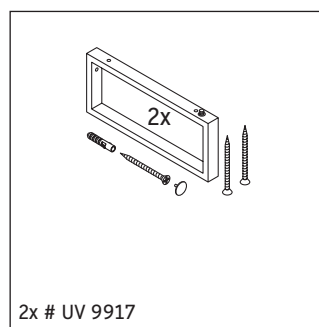

Brioso

BR 104C

Mounting instructions

Follow all other installation instructions!

2x # UV 9917

Instructions for use

The bathroom furniture range complies with the standards and guidelines applicable at the time of delivery and is designed for use in bathrooms.