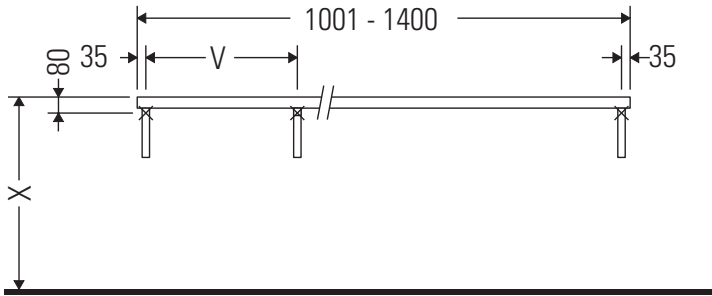

Direct contact with water should be avoided, for example, when showering.

The console is not suitable for installation from below with semi built-in and built-in washbasins.

Ceramics wider than 600 mm must be fixed to the wall.

We reserve the right to make technical improvements and design modifications to the products illustrated.

Brioso

BR 104C

Mounting instructions

V = according to the panel specification

Follow all other installation instructions!