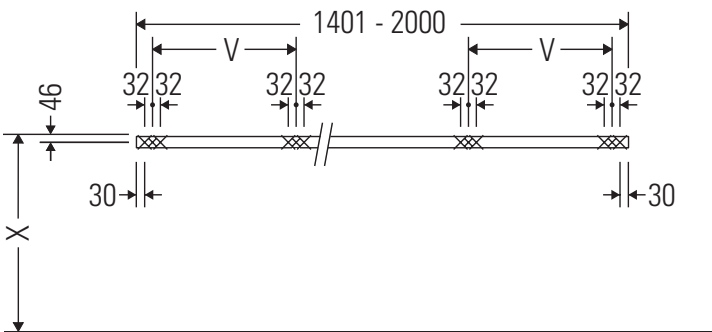

Brioso

BR 104C

Mounting instructions

V = according to the panel specification

Follow all other installation instructions!

Instructions for use

The bathroom furniture range complies with the standards and guidelines applicable at the time of delivery and is designed for use in bathrooms.

Direct contact with water should be avoided, for example, when showering.

The console is not suitable for installation from below with semi built-in and built-in washbasins.

Ceramics wider than 600 mm must be fixed to the wall.

We reserve the right to make technical improvements and design modifications to the products illustrated.