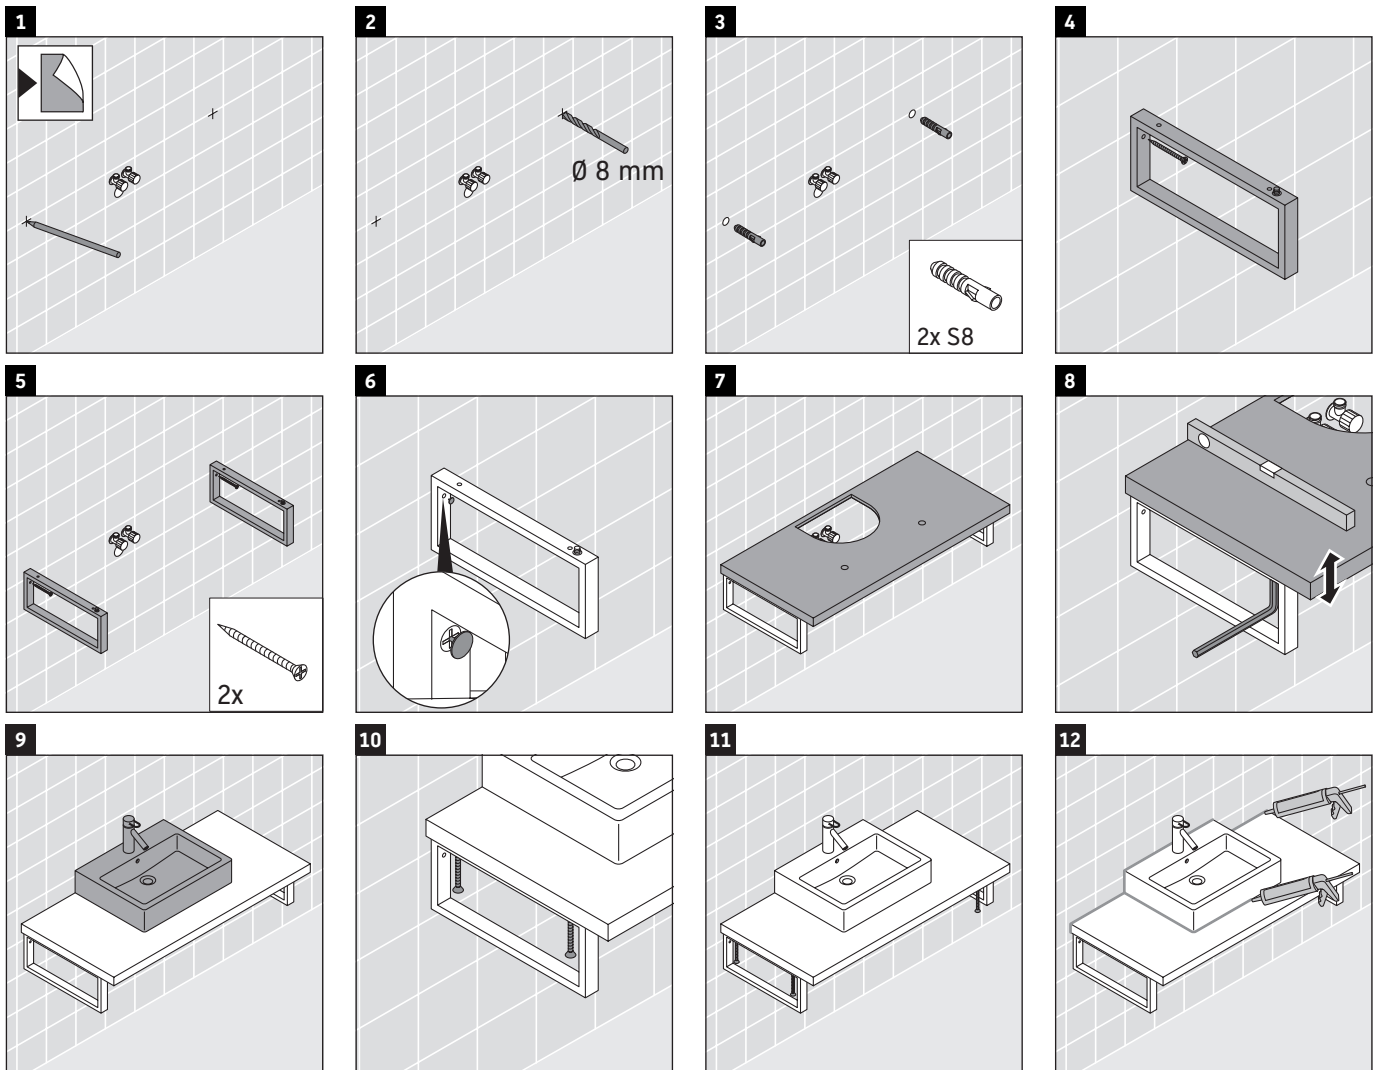

Brioso

BR 104C

Mounting instructions

Follow all other installation instructions!

2x # UV 9917

Instructions for use

The bathroom furniture range complies with the standards and guidelines applicable at the time of delivery and is designed for use in bathrooms.

Direct contact with water should be avoided, for example, when showering.

The console is not suitable for installation from below with semi built-in and built-in washbasins.

Ceramics wider than 600 mm must be fixed to the wall.

We reserve the right to make technical improvements and design modifications to the products illustrated.

Brioso

BR 104C

Mounting instructions

V = according to the panel specification

Follow all other installation instructions!

The console is not suitable for installation from below with semi built-in and built-in washbasins.

Ceramics wider than 600 mm must be fixed to the wall.

We reserve the right to make technical improvements and design modifications to the products illustrated.