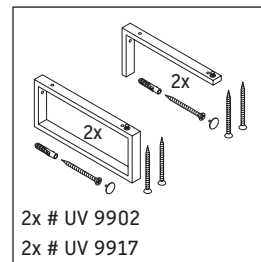

Brioso

BR 104C

Mounting instructions

V = according to the panel specification

Follow all other installation instructions!

Instructions for use

The bathroom furniture range complies with the standards and guidelines applicable at the time of delivery and is designed for use in bathrooms.

Direct contact with water should be avoided, for example, when showering.

The console is not suitable for installation from below with semi built-in and built-in washbasins.

Ceramics wider than 600 mm must be fixed to the wall.

We reserve the right to make technical improvements and design modifications to the products illustrated.