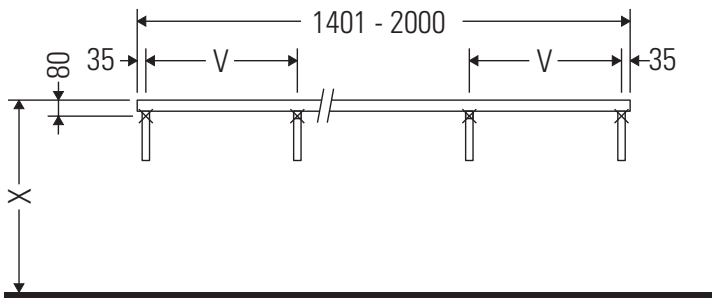

Brioso

BR 104C

Mounting instructions

V = according to the panel specification

Follow all other installation instructions!

Instructions for use

The bathroom furniture range complies with the standards and guidelines applicable at the time of delivery and is designed for use in bathrooms.

Direct contact with water should be avoided, for example, when showering.

The console is not suitable for installation from below with semi built-in and built-in washbasins.

Ceramics wider than 600 mm must be fixed to the wall.

We reserve the right to make technical improvements and design modifications to the products illustrated.