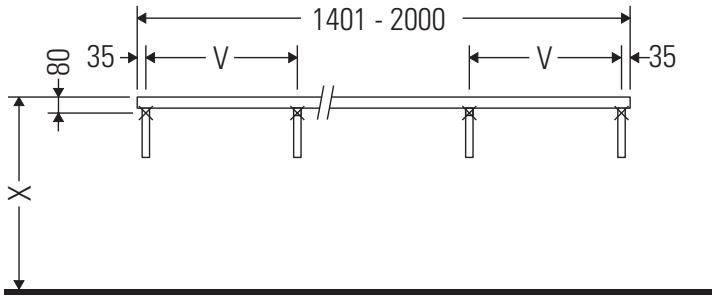

Brioso

BR 104C

Mounting instructions

V = according to the panel specification

Follow all other installation instructions!

Instructions for use

The bathroom furniture range complies with the standards and guidelines applicable at the time of delivery and is designed for use in bathrooms.

Direct contact with water should be avoided, for example, when showering.

The console is not suitable for installation from below with semi built-in and built-in washbasins.

Ceramics wider than 600 mm must be fixed to the wall.

We reserve the right to make technical improvements and design modifications to the products illustrated.