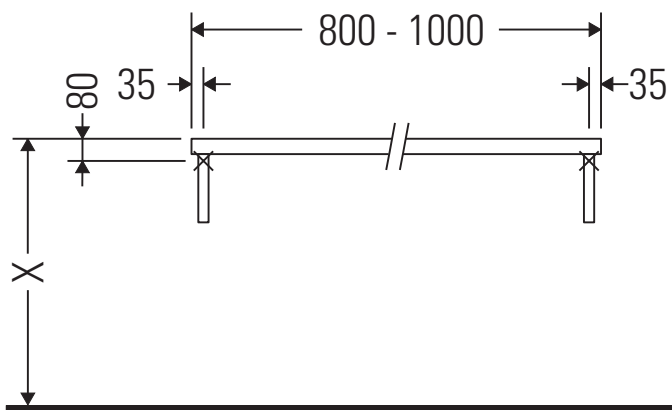

Brioso

BR 104C

Mounting instructions

Follow all other installation instructions!

2x # UV 9917

Instructions for use

The bathroom furniture range complies with the standards and guidelines applicable at the time of delivery and is designed for use in bathrooms.