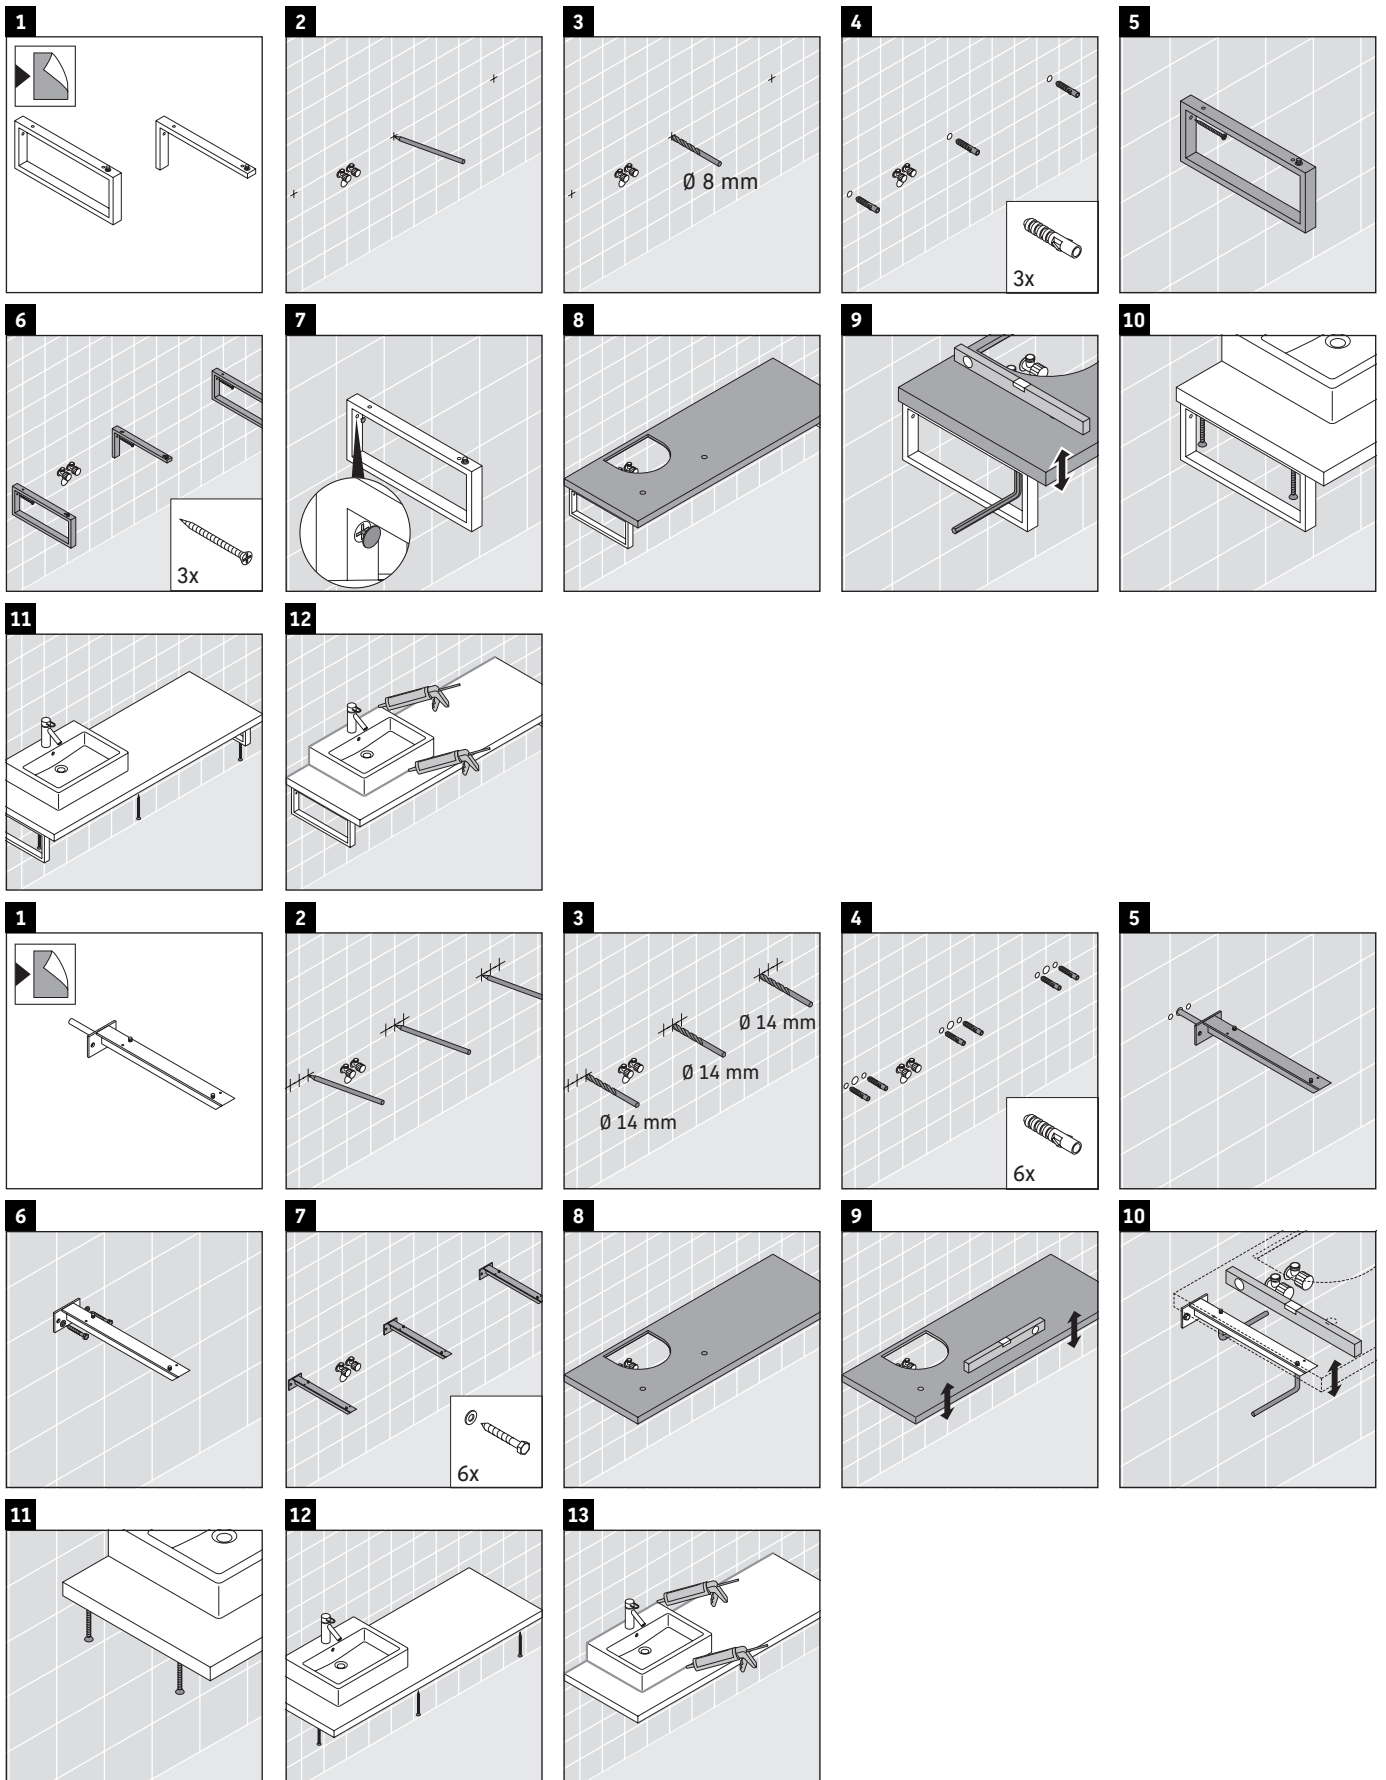

We reserve the right to make technical improvements and design modifications to the products illustrated.

Brioso

BR 104C

Mounting instructions

V = according to the panel specification

Follow all other installation instructions!

The console is not suitable for installation from below with semi built-in and built-in washbasins.

Ceramics wider than 600 mm must be fixed to the wall.

We reserve the right to make technical improvements and design modifications to the products illustrated.