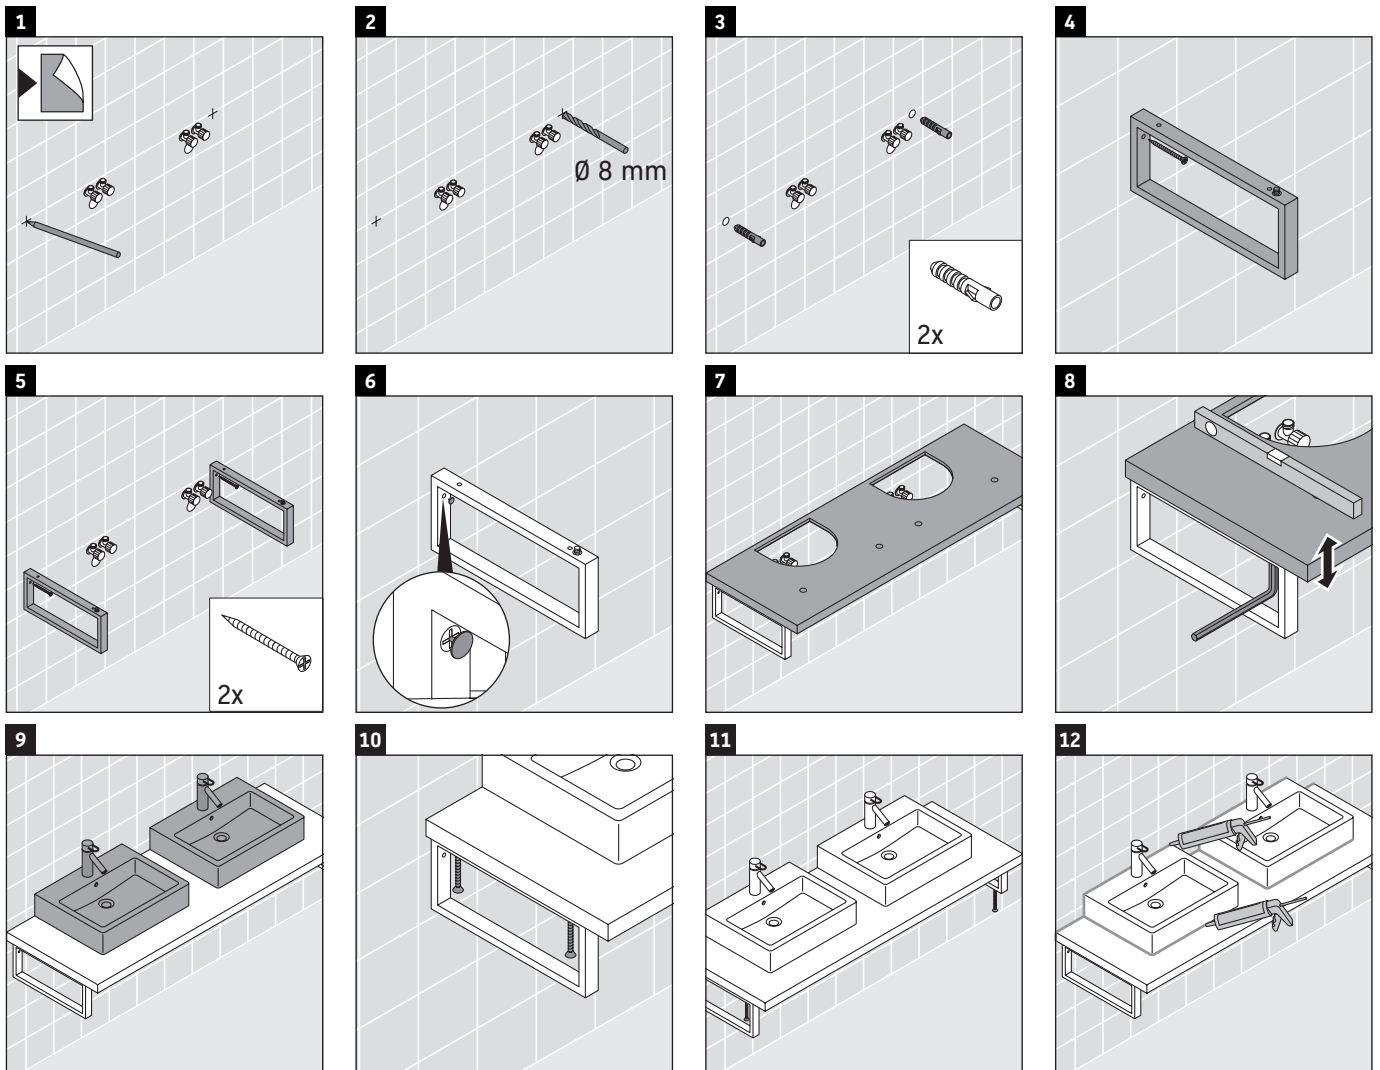

Brioso

BR 103C

Mounting instructions

Follow all other installation instructions!

Instructions for use

The bathroom furniture range complies with the standards and guidelines applicable at the time of delivery and is designed for use in bathrooms.

Direct contact with water should be avoided, for example, when showering.

The console is not suitable for installation from below with semi built-in and built-in washbasins.

Ceramics wider than 600 mm must be fixed to the wall.

We reserve the right to make technical improvements and design modifications to the products illustrated.

Brioso

BR 103C

Mounting instructions

V = according to the panel specification

Follow all other installation instructions!

The console is not suitable for installation from below with semi built-in and built-in washbasins.

Ceramics wider than 600 mm must be fixed to the wall.

We reserve the right to make technical improvements and design modifications to the products illustrated.