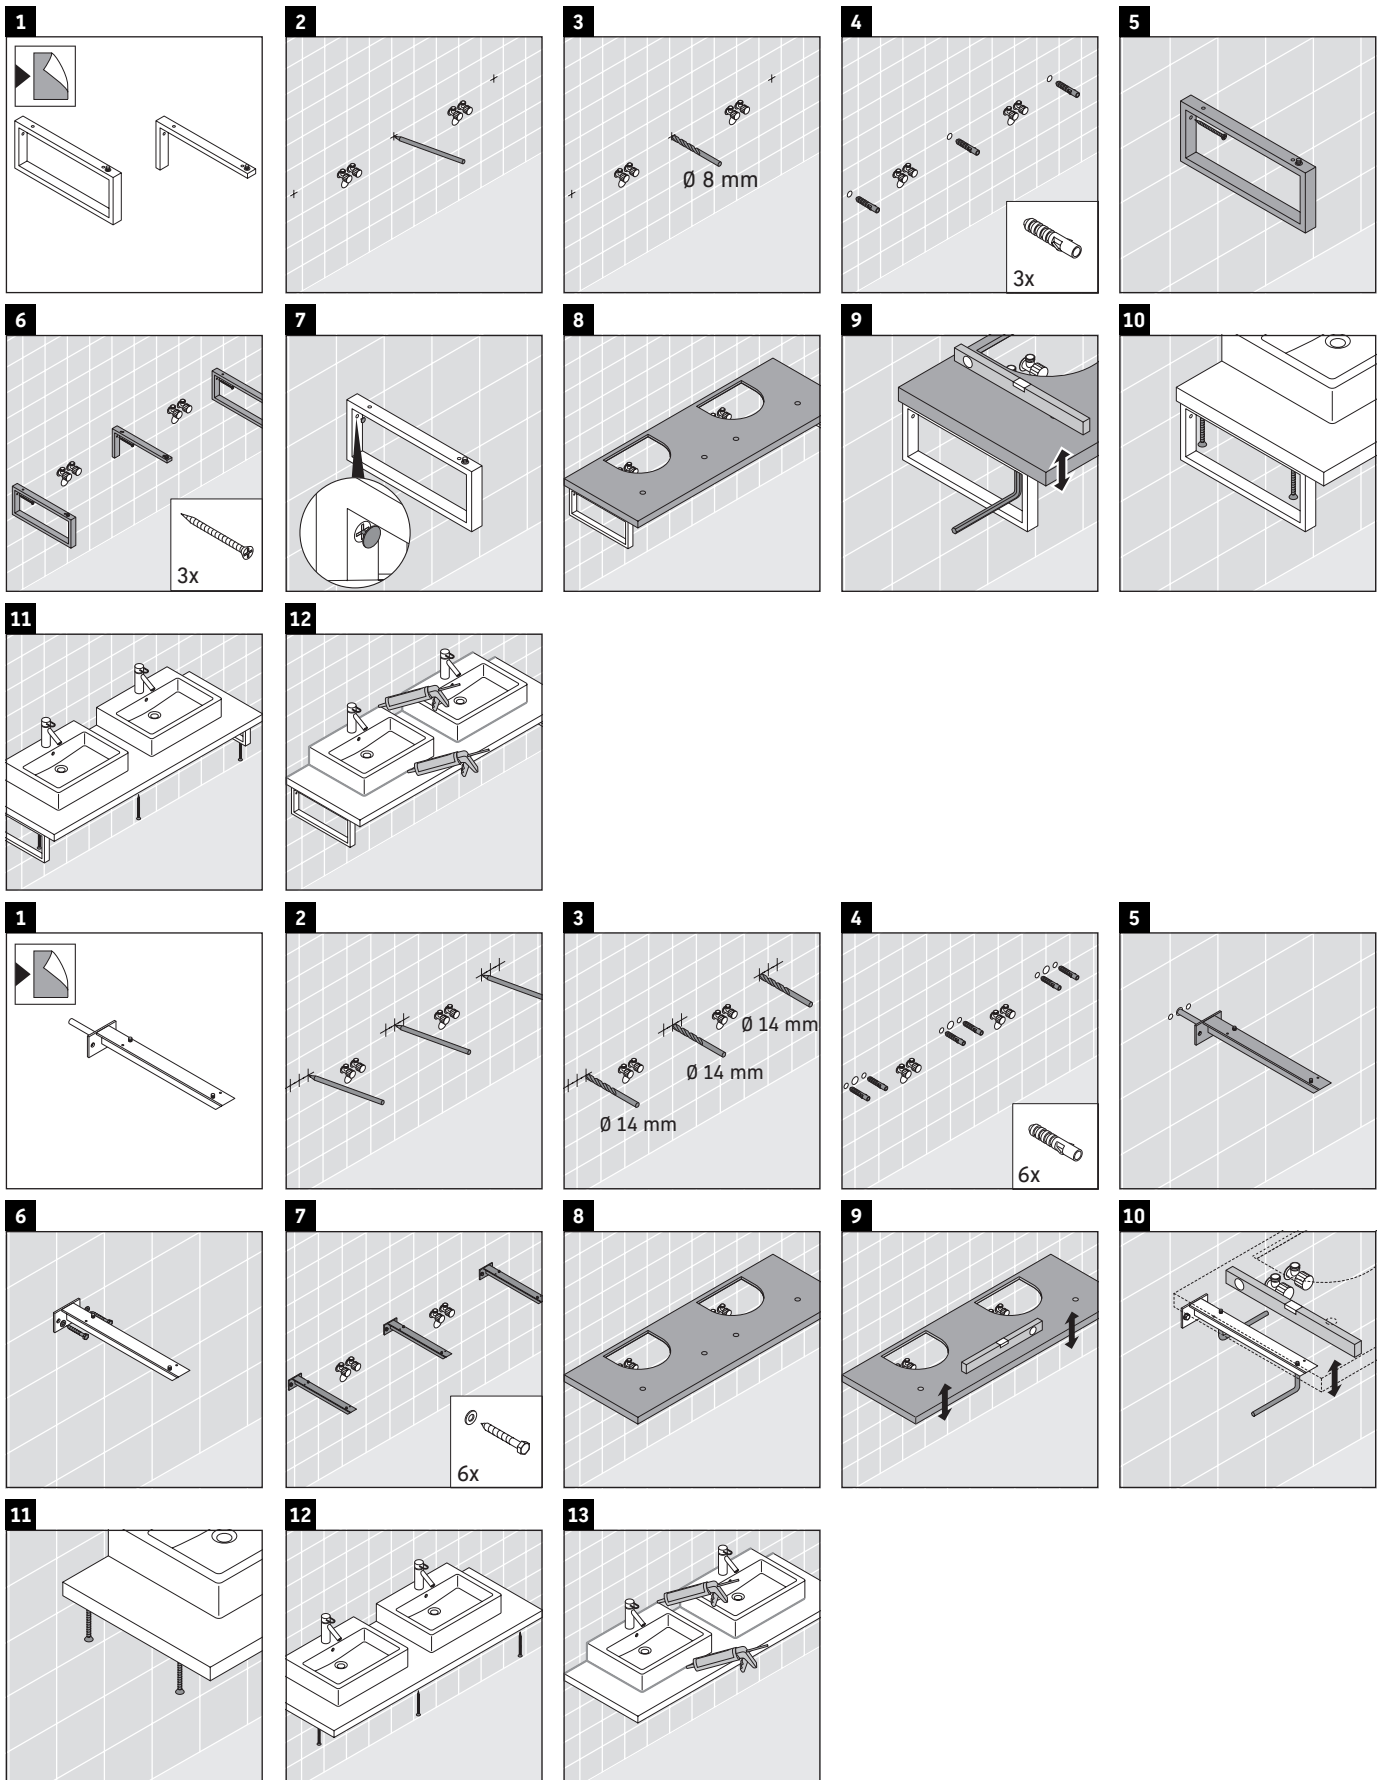

We reserve the right to make technical improvements and design modifications to the products illustrated.

Brioso

BR 103C

Mounting instructions

V = according to the panel specification

Follow all other installation instructions!

The console is not suitable for installation from below with semi built-in and built-in washbasins.

Ceramics wider than 600 mm must be fixed to the wall.

We reserve the right to make technical improvements and design modifications to the products illustrated.