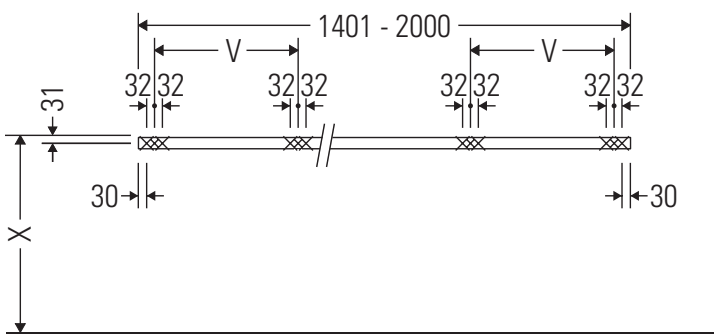

Brioso

BR 103C

Mounting instructions

V = according to the panel specification

Follow all other installation instructions!

Instructions for use

The bathroom furniture range complies with the standards and guidelines applicable at the time of delivery and is designed for use in bathrooms.

Direct contact with water should be avoided, for example, when showering.

The console is not suitable for installation from below with semi built-in and built-in washbasins.

Ceramics wider than 600 mm must be fixed to the wall.

We reserve the right to make technical improvements and design modifications to the products illustrated.