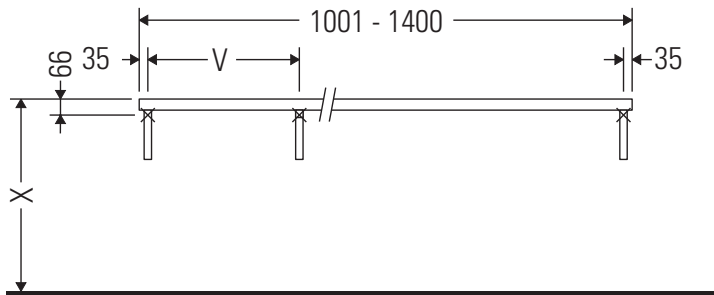

Brioso

BR 102C

Mounting instructions

V = according to the panel specification

Follow all other installation instructions!

Instructions for use

The bathroom furniture range complies with the standards and guidelines applicable at the time of delivery and is designed for use in bathrooms.

Direct contact with water should be avoided, for example, when showering.

The console is not suitable for installation from below with semi built-in and built-in washbasins.

Ceramics wider than 600 mm must be fixed to the wall.

We reserve the right to make technical improvements and design modifications to the products illustrated.