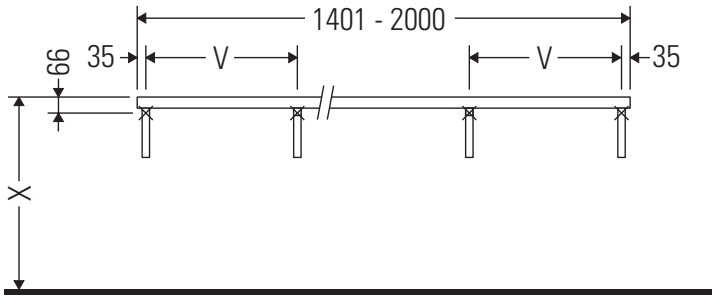

Brioso

BR 102C

Mounting instructions

V = according to the panel specification

Follow all other installation instructions!

Instructions for use

The bathroom furniture range complies with the standards and guidelines applicable at the time of delivery and is designed for use in bathrooms.

Direct contact with water should be avoided, for example, when showering.

The console is not suitable for installation from below with semi built-in and built-in washbasins.

Ceramics wider than 600 mm must be fixed to the wall.

We reserve the right to make technical improvements and design modifications to the products illustrated.