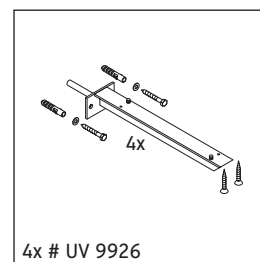

Brioso

BR 102C

Mounting instructions

V = according to the panel specification

Follow all other installation instructions!

Instructions for use

The bathroom furniture range complies with the standards and guidelines applicable at the time of delivery and is designed for use in bathrooms.

Direct contact with water should be avoided, for example, when showering.

The console is not suitable for installation from below with semi built-in and built-in washbasins.

Ceramics wider than 600 mm must be fixed to the wall.

We reserve the right to make technical improvements and design modifications to the products illustrated.