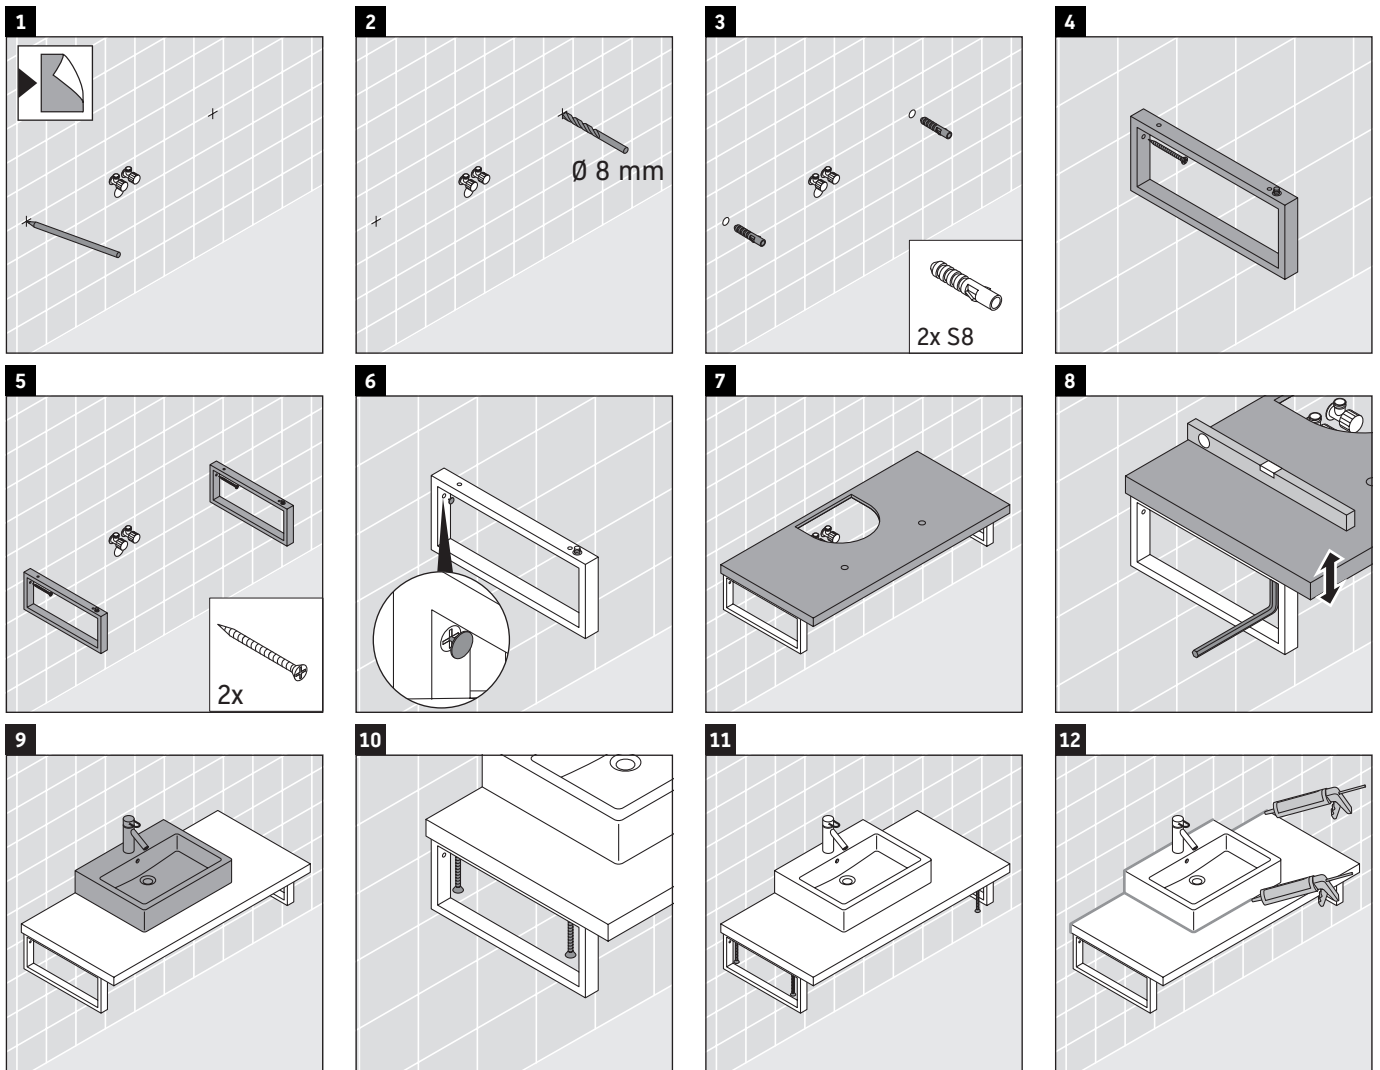

Brioso

BR 102C

Mounting instructions

Follow all other installation instructions!

Instructions for use

The bathroom furniture range complies with the standards and guidelines applicable at the time of delivery and is designed for use in bathrooms.

Direct contact with water should be avoided, for example, when showering.

The console is not suitable for installation from below with semi built-in and built-in washbasins.

Ceramics wider than 600 mm must be fixed to the wall.

We reserve the right to make technical improvements and design modifications to the products illustrated.

Brioso

BR 102C

Mounting instructions

V = according to the panel specification

Follow all other installation instructions!

The console is not suitable for installation from below with semi built-in and built-in washbasins.

Ceramics wider than 600 mm must be fixed to the wall.

We reserve the right to make technical improvements and design modifications to the products illustrated.