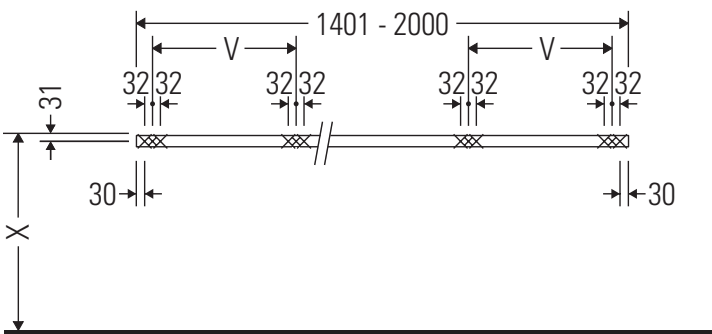

Brioso

BR 102C

Mounting instructions

V = according to the panel specification

Follow all other installation instructions!

Instructions for use

The bathroom furniture range complies with the standards and guidelines applicable at the time of delivery and is designed for use in bathrooms.

Direct contact with water should be avoided, for example, when showering.

The console is not suitable for installation from below with semi built-in and built-in washbasins.

Ceramics wider than 600 mm must be fixed to the wall.

We reserve the right to make technical improvements and design modifications to the products illustrated.