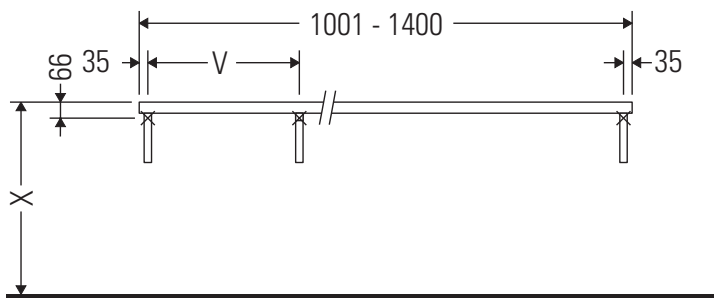

Brioso

BR 102C

Mounting instructions

V = according to the panel specification

Follow all other installation instructions!

Instructions for use

The bathroom furniture range complies with the standards and guidelines applicable at the time of delivery and is designed for use in bathrooms.

Direct contact with water should be avoided, for example, when showering.

The console is not suitable for installation from below with semi built-in and built-in washbasins.

Ceramics wider than 600 mm must be fixed to the wall.

We reserve the right to make technical improvements and design modifications to the products illustrated.