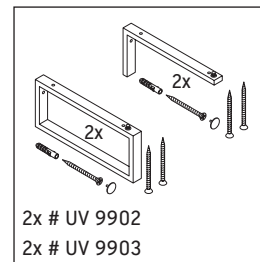

Brioso

BR 102C

Mounting instructions

V = according to the panel specification

Follow all other installation instructions!

Instructions for use

The bathroom furniture range complies with the standards and guidelines applicable at the time of delivery and is designed for use in bathrooms.

Direct contact with water should be avoided, for example, when showering.

The console is not suitable for installation from below with semi built-in and built-in washbasins.

Ceramics wider than 600 mm must be fixed to the wall.

We reserve the right to make technical improvements and design modifications to the products illustrated.