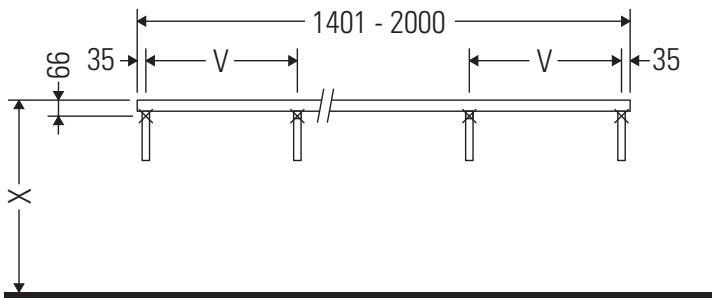

Brioso

BR 102C

Mounting instructions

V = according to the panel specification

Follow all other installation instructions!

Instructions for use

The bathroom furniture range complies with the standards and guidelines applicable at the time of delivery and is designed for use in bathrooms.

Direct contact with water should be avoided, for example, when showering.

The console is not suitable for installation from below with semi built-in and built-in washbasins.

Ceramics wider than 600 mm must be fixed to the wall.

We reserve the right to make technical improvements and design modifications to the products illustrated.