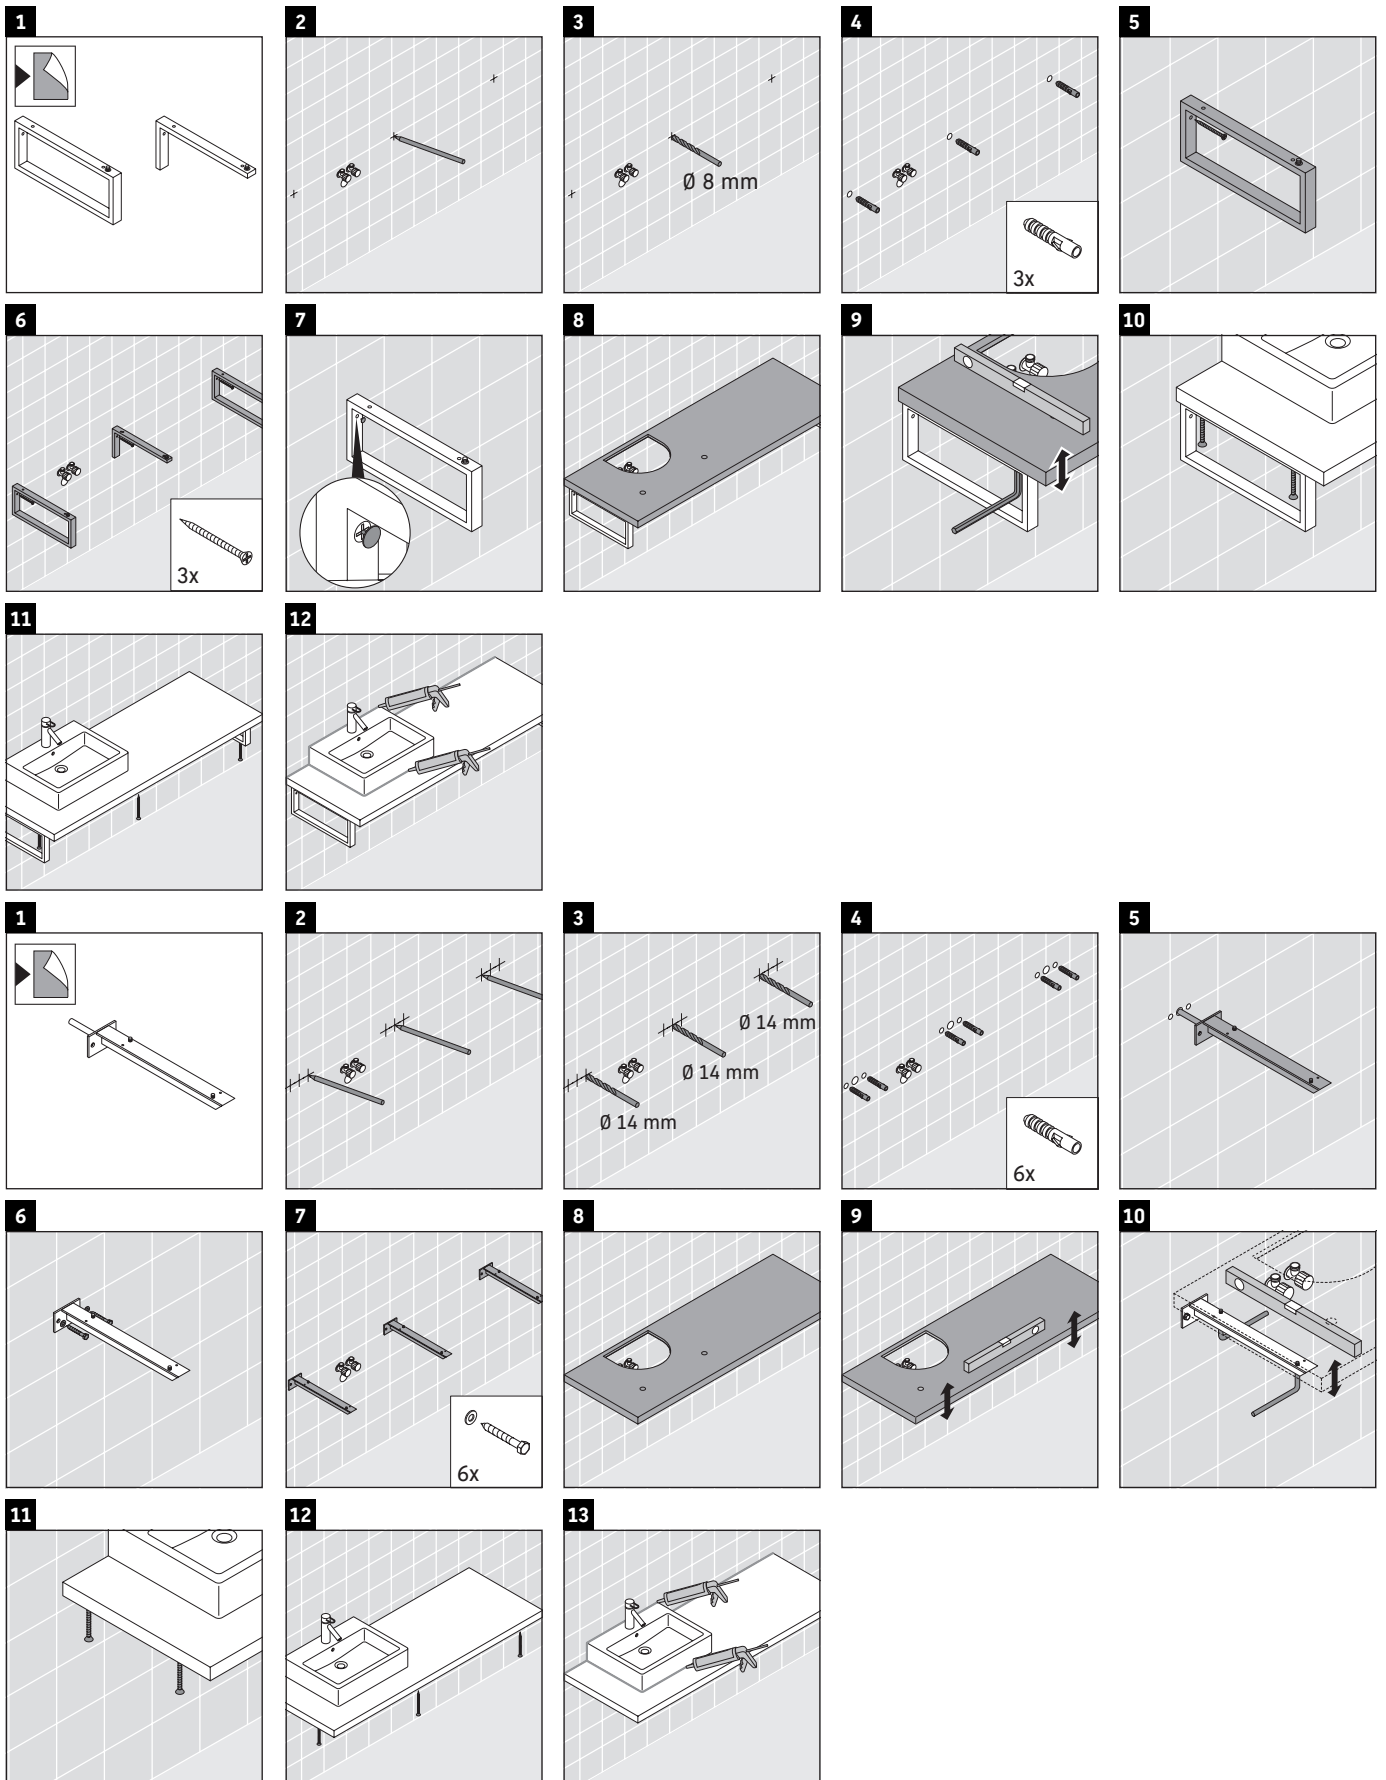

We reserve the right to make technical improvements and design modifications to the products illustrated.

Brioso

BR 102C

Mounting instructions

V = according to the panel specification

Follow all other installation instructions!

The console is not suitable for installation from below with semi built-in and built-in washbasins.

Ceramics wider than 600 mm must be fixed to the wall.

We reserve the right to make technical improvements and design modifications to the products illustrated.