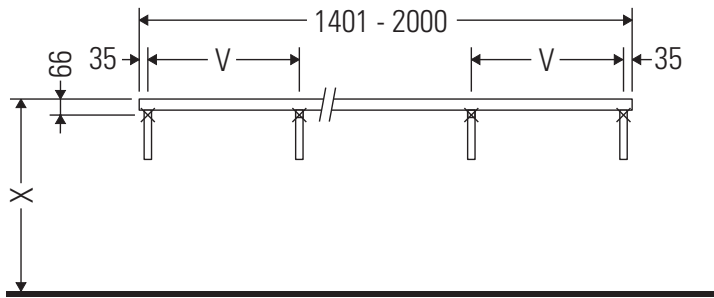

Brioso

BR 100C

Mounting instructions

V = according to the panel specification

Follow all other installation instructions!

The bathroom furniture range complies with the standards and guidelines applicable at the time of delivery and is designed for use in bathrooms.

Direct contact with water should be avoided, for example, when showering.

The console is not suitable for installation from below with semi built-in and built-in washbasins.

Ceramics wider than 600 mm must be fixed to the wall.

We reserve the right to make technical improvements and design modifications to the products illustrated.