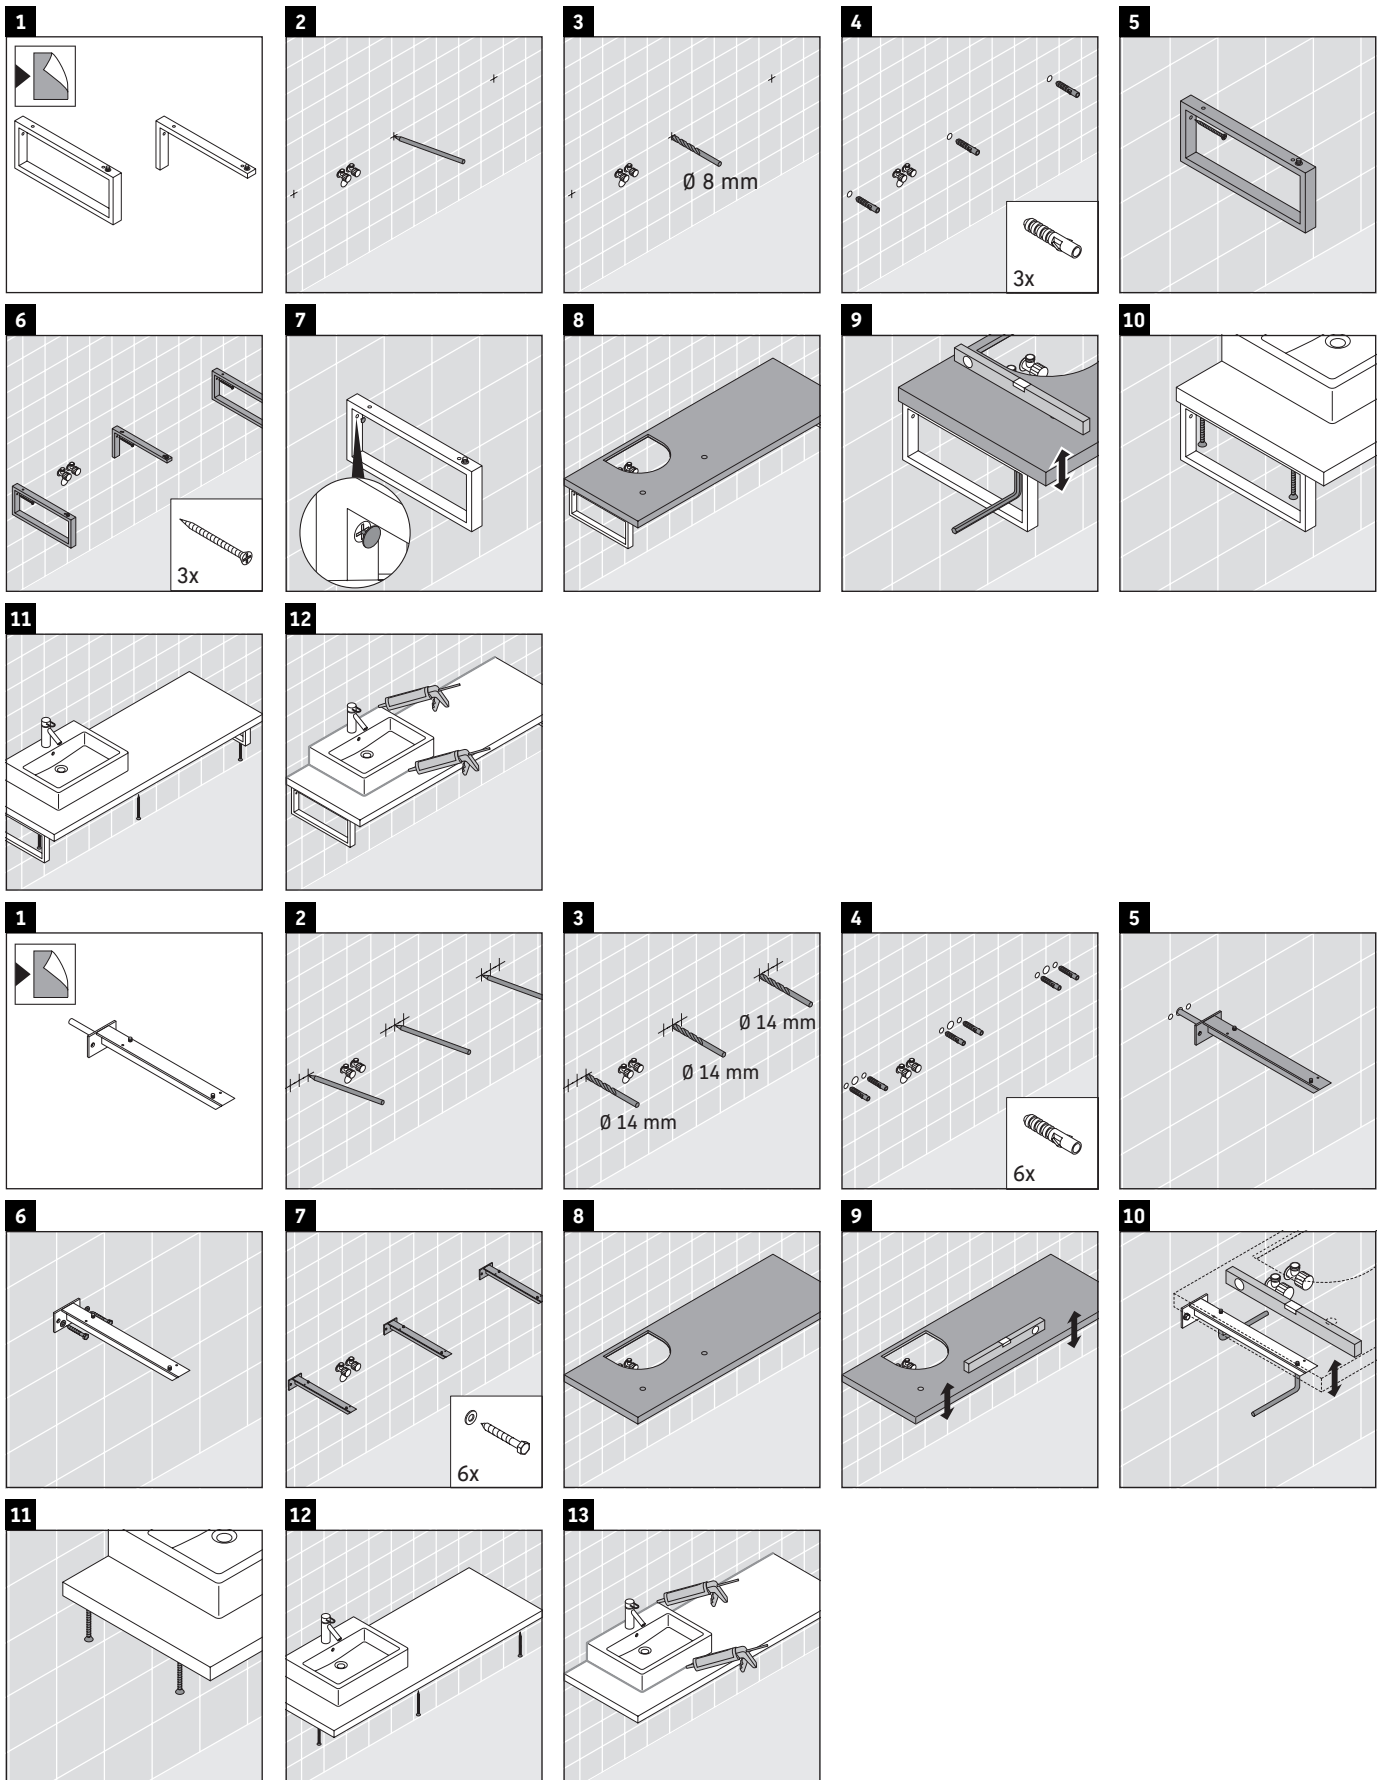

We reserve the right to make technical improvements and design modifications to the products illustrated.

Brioso

BR 100C

Mounting instructions

V = according to the panel specification

Follow all other installation instructions!

The console is not suitable for installation from below with semi built-in and built-in washbasins.

Ceramics wider than 600 mm must be fixed to the wall.

We reserve the right to make technical improvements and design modifications to the products illustrated.

Brioso

BR 100C

Mounting instructions

V = according to the panel specification

Follow all other installation instructions!

The bathroom furniture range complies with the standards and guidelines applicable at the time of delivery and is designed for use in bathrooms.