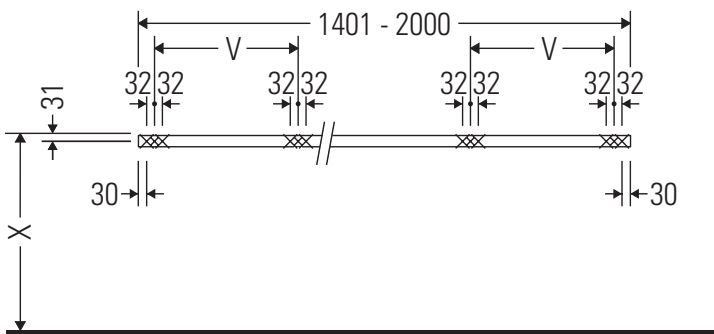

Brioso

BR 100C

Mounting instructions

V = according to the panel specification

Follow all other installation instructions!

The bathroom furniture range complies with the standards and guidelines applicable at the time of delivery and is designed for use in bathrooms.

Direct contact with water should be avoided, for example, when showering.

The console is not suitable for installation from below with semi built-in and built-in washbasins.

Ceramics wider than 600 mm must be fixed to the wall.

We reserve the right to make technical improvements and design modifications to the products illustrated.