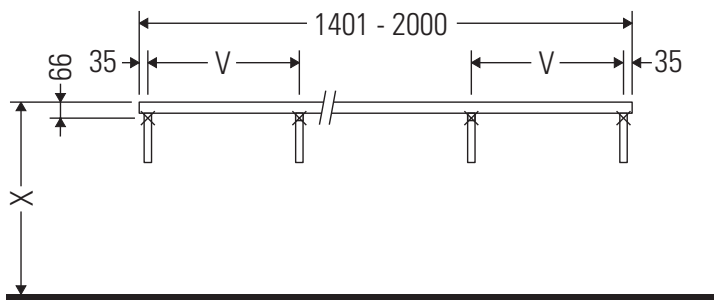

Brioso

BR 100C

Mounting instructions

V = according to the panel specification

Follow all other installation instructions!

The bathroom furniture range complies with the standards and guidelines applicable at the time of delivery and is designed for use in bathrooms.

Direct contact with water should be avoided, for example, when showering.

The console is not suitable for installation from below with semi built-in and built-in washbasins.

Ceramics wider than 600 mm must be fixed to the wall.

We reserve the right to make technical improvements and design modifications to the products illustrated.