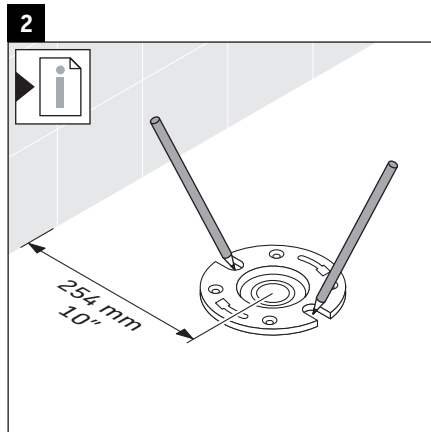

- > Handle with care.

Risk of external leakage.

- > Do not lift or rock the bowl after placement.
- > If you break the watertight seal, you must install a new wax seal.

Water installation

HET (high efficiency toilet): 1.28 gpf / 4.8 lpf

2 Turn off water (Diagram 2)

- > Make sure water is turned off before working on unit.

12 Install flush valve (Diagram 11)

- > Install the flush valve according to the manufacturer's instructions.

2165010000