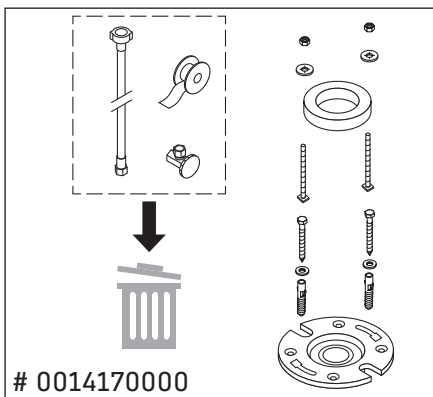

- > Handle with care.

Risk of external leakage.

- > Do not lift or rock the bowl after placement.
- > If you break the watertight seal, you must install a new wax seal.

Water installation

HET (high efficiency toilet): 1.28 gpf / 4.8 lpf

2 Turn off water (Diagram 2)

- > Make sure water is turned off before working on unit.

12 Install flush valve (Diagram 11)

- > Install the flush valve according to the manufacturer's instructions.

2165010000