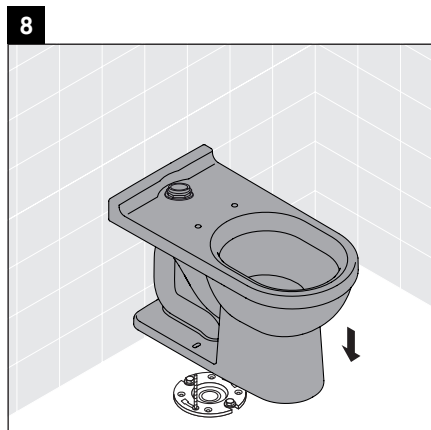

- > Handle with care.

Risk of external leakage.

- > Do not lift or rock the bowl after placement.
- > If you break the watertight seal, you must install a new wax seal.

Water installation

HET (high efficiency toilet): 1.28 gpf / 4.8 lpf

2 Turn off water (Diagram 2)

- > Make sure water is turned off before working on unit.

12 Install flush valve (Diagram 11)

- > Install the flush valve according to the manufacturer's instructions.

2165010000