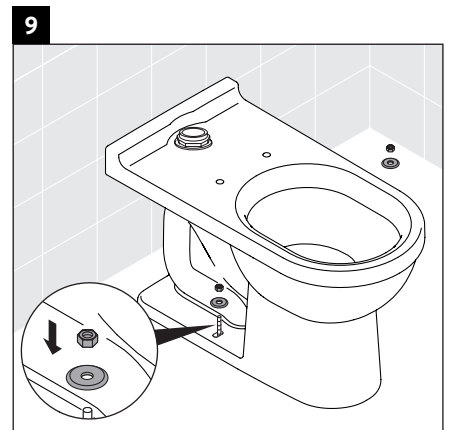

- > Handle with care.

Risk of external leakage.

- > Do not lift or rock the bowl after placement.
- > If you break the watertight seal, you must install a new wax seal.

Water installation

HET (high efficiency toilet): 1.28 gpf / 4.8 lpf

2 Turn off water (Diagram 2)

- > Make sure water is turned off before working on unit.

12 Install flush valve (Diagram 11)

- > Install the flush valve according to the manufacturer's instructions.

2165010000