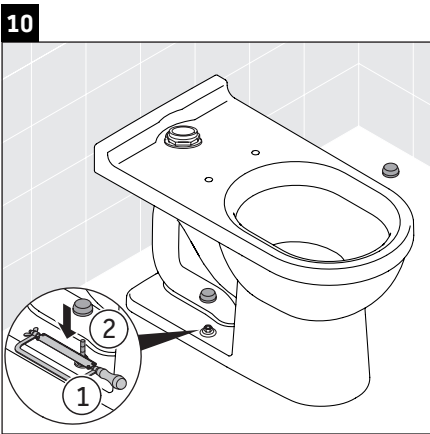

- > Handle with care.

Risk of external leakage.

- > Do not lift or rock the bowl after placement.
- > If you break the watertight seal, you must install a new wax seal.

Water installation

HET (high efficiency toilet): 1.28 gpf / 4.8 lpf

2 Turn off water (Diagram 2)

- > Make sure water is turned off before working on unit.

12 Install flush valve (Diagram 11)

- > Install the flush valve according to the manufacturer's instructions.

2165010000