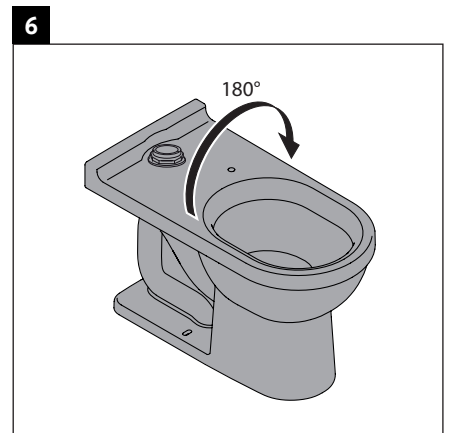

- > Handle with care.

Risk of external leakage.

- > Do not lift or rock the bowl after placement.
- > If you break the watertight seal, you must install a new wax seal.

Water installation

HET (high efficiency toilet): 1.28 gpf / 4.8 lpf

2 Turn off water (Diagram 2)

- > Make sure water is turned off before working on unit.

12 Install flush valve (Diagram 11)

- > Install the flush valve according to the manufacturer's instructions.

2165010000