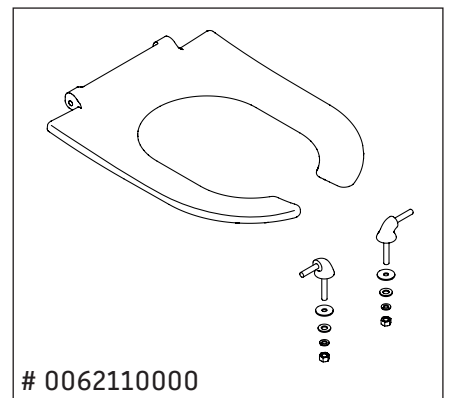

- > Handle with care.

Risk of external leakage.

- > Do not lift or rock the bowl after placement.
- > If you break the watertight seal, you must install a new wax seal.

Water installation

HET (high efficiency toilet): 1.28 gpf / 4.8 lpf

2 Turn off water (Diagram 2)

- > Make sure water is turned off before working on unit.

12 Install flush valve (Diagram 11)

- > Install the flush valve according to the manufacturer's instructions.

2165010000