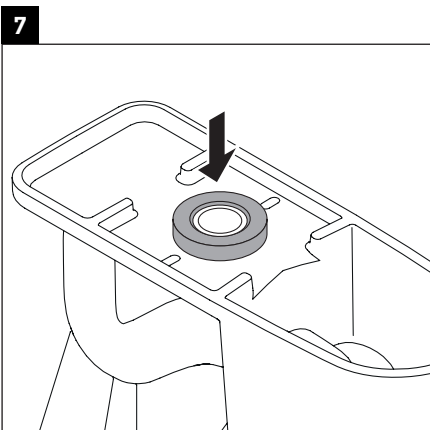

- > Handle with care.

Risk of external leakage.

- > Do not lift or rock the bowl after placement.
- > If you break the watertight seal, you must install a new wax seal.

Water installation

HET (high efficiency toilet): 1.28 gpf / 4.8 lpf

2 Turn off water (Diagram 2)

- > Make sure water is turned off before working on unit.

12 Install flush valve (Diagram 11)

- > Install the flush valve according to the manufacturer's instructions.

2165010000