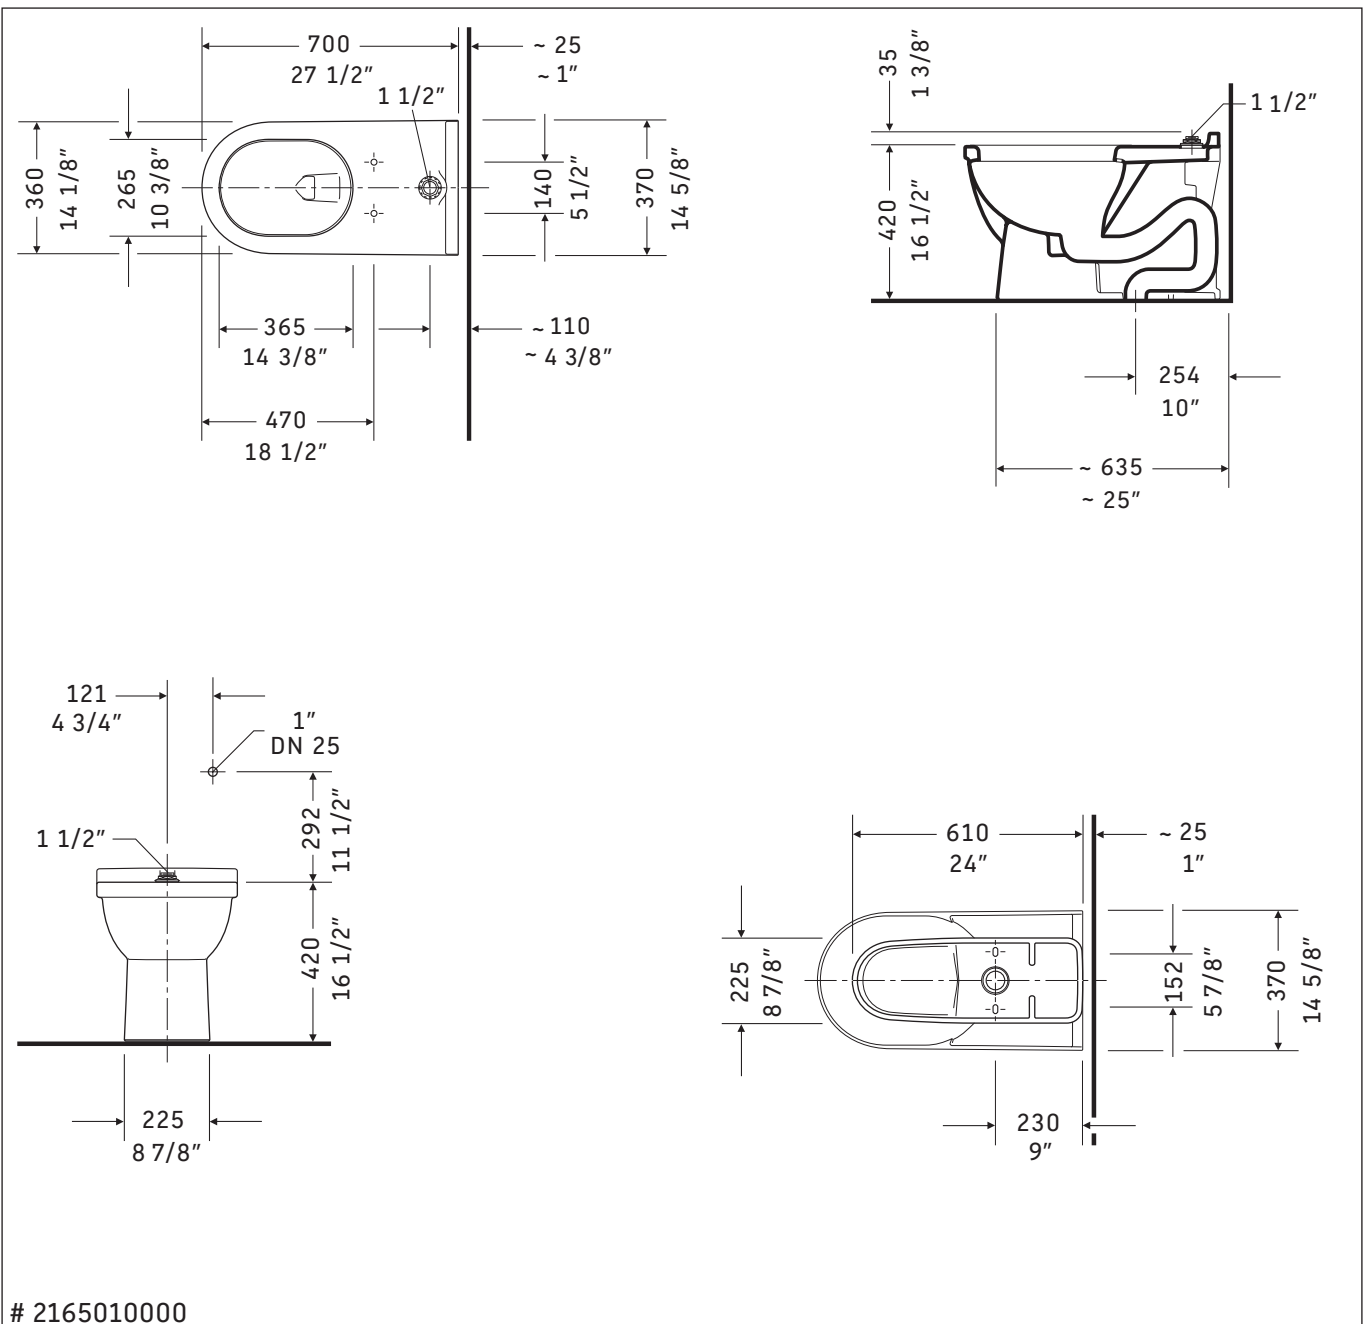

- > Handle with care.

Risk of external leakage.

- > Do not lift or rock the bowl after placement.
- > If you break the watertight seal, you must install a new wax seal.

Water installation

HET (high efficiency toilet): 1.28 gpf / 4.8 lpf

2 Turn off water (Diagram 2)

- > Make sure water is turned off before working on unit.

12 Install flush valve (Diagram 11)

- > Install the flush valve according to the manufacturer's instructions.

2165010000