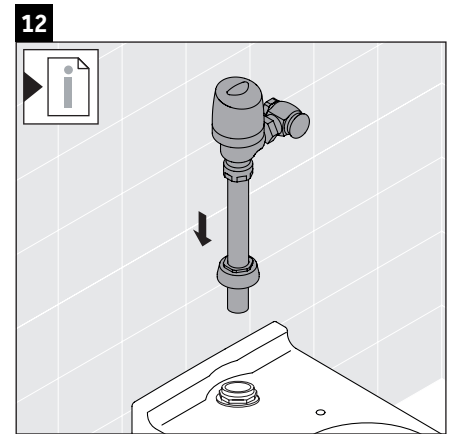

- > Handle with care.

Risk of external leakage.

- > Do not lift or rock the bowl after placement.
- > If you break the watertight seal, you must install a new wax seal.

Water installation

HET (high efficiency toilet): 1.28 gpf / 4.8 lpf

2 Turn off water (Diagram 2)

- > Make sure water is turned off before working on unit.

12 Install flush valve (Diagram 11)

- > Install the flush valve according to the manufacturer's instructions.

2165010000