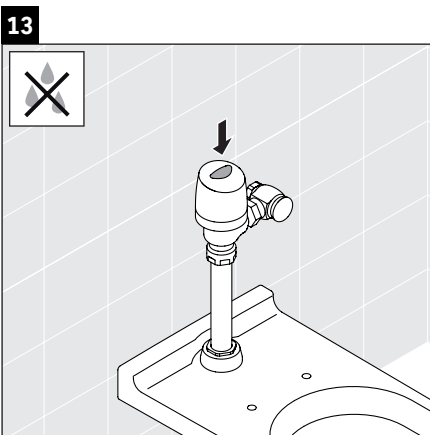

- > Handle with care.

Risk of external leakage.

- > Do not lift or rock the bowl after placement.
- > If you break the watertight seal, you must install a new wax seal.

Water installation

HET (high efficiency toilet): 1.28 gpf / 4.8 lpf

2 Turn off water (Diagram 2)

- > Make sure water is turned off before working on unit.

12 Install flush valve (Diagram 11)

- > Install the flush valve according to the manufacturer's instructions.

2165010000