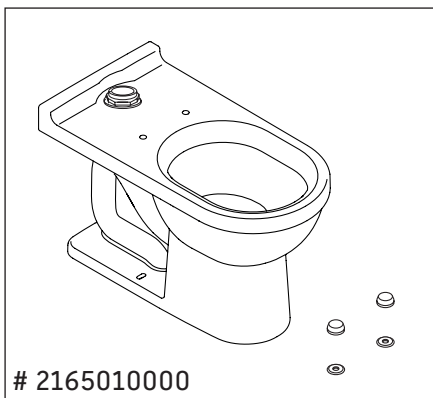

- > Handle with care.

Risk of external leakage.

- > Do not lift or rock the bowl after placement.
- > If you break the watertight seal, you must install a new wax seal.

Water installation

HET (high efficiency toilet): 1.28 gpf / 4.8 lpf

2 Turn off water (Diagram 2)

- > Make sure water is turned off before working on unit.

12 Install flush valve (Diagram 11)

- > Install the flush valve according to the manufacturer's instructions.

2165010000