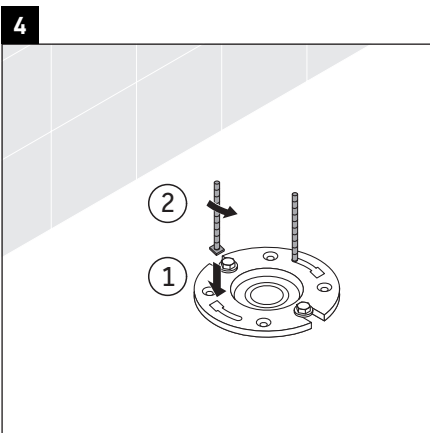

- > Handle with care.

Risk of external leakage.

- > Do not lift or rock the bowl after placement.
- > If you break the watertight seal, you must install a new wax seal.

Water installation

HET (high efficiency toilet): 1.28 gpf / 4.8 lpf

2 Turn off water (Diagram 2)

- > Make sure water is turned off before working on unit.

12 Install flush valve (Diagram 11)

- > Install the flush valve according to the manufacturer's instructions.

2165010000