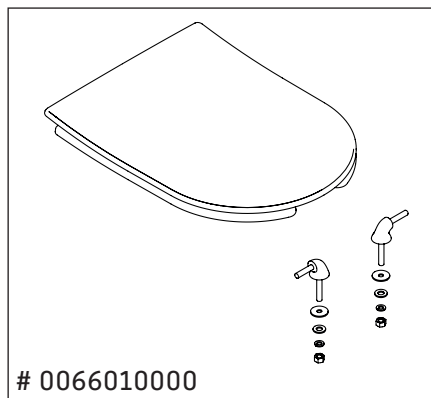

- > Handle with care.

Risk of external leakage.

- > Do not lift or rock the bowl after placement.
- > If you break the watertight seal, you must install a new wax seal.

Water installation

HET (high efficiency toilet): 1.28 gpf / 4.8 lpf

2 Turn off water (Diagram 2)

- > Make sure water is turned off before working on unit.

12 Install flush valve (Diagram 11)

- > Install the flush valve according to the manufacturer's instructions.

2165010000