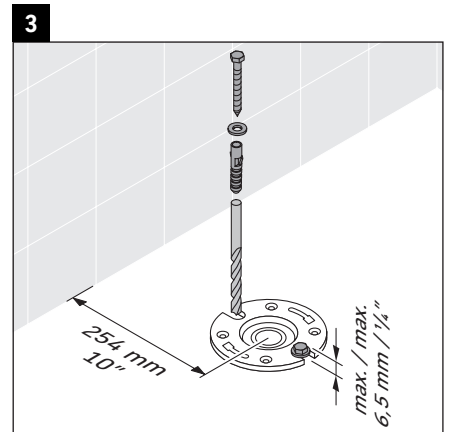

- > Handle with care.

Risk of external leakage.

- > Do not lift or rock the bowl after placement.
- > If you break the watertight seal, you must install a new wax seal.

Water installation

HET (high efficiency toilet): 1.28 gpf / 4.8 lpf

2 Turn off water (Diagram 2)

- > Make sure water is turned off before working on unit.

12 Install flush valve (Diagram 11)

- > Install the flush valve according to the manufacturer's instructions.

2165010000