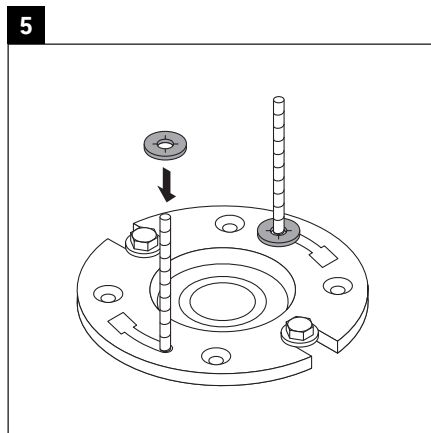

- > Handle with care.

Risk of external leakage.

- > Do not lift or rock the bowl after placement.
- > If you break the watertight seal, you must install a new wax seal.

Water installation

HET (high efficiency toilet): 1.28 gpf / 4.8 lpf

2 Turn off water (Diagram 2)

- > Make sure water is turned off before working on unit.

12 Install flush valve (Diagram 11)

- > Install the flush valve according to the manufacturer's instructions.

2165010000