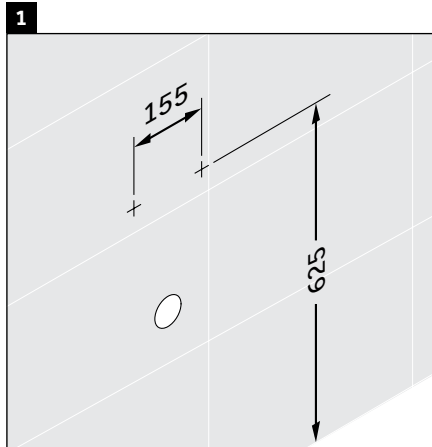

280930..00, # 280930..07, # 280930..92

281530..00, # 281530..07

*to be installed only with a WaterSense labeled flush valve with the same flush rating

Duravit AG
P.O. Box 240
Werderstr. 36
78132 Hornberg
Germany
Phone +49 78 33 70 0
Fax +49 78 33 70 289
info@duravit.com
www.duravit.com