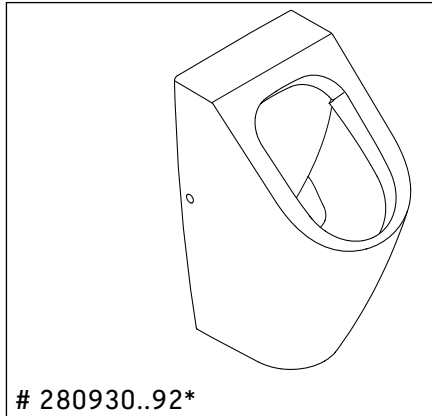

*to be installed only with a WaterSense labeled flush valve with the same flush rating