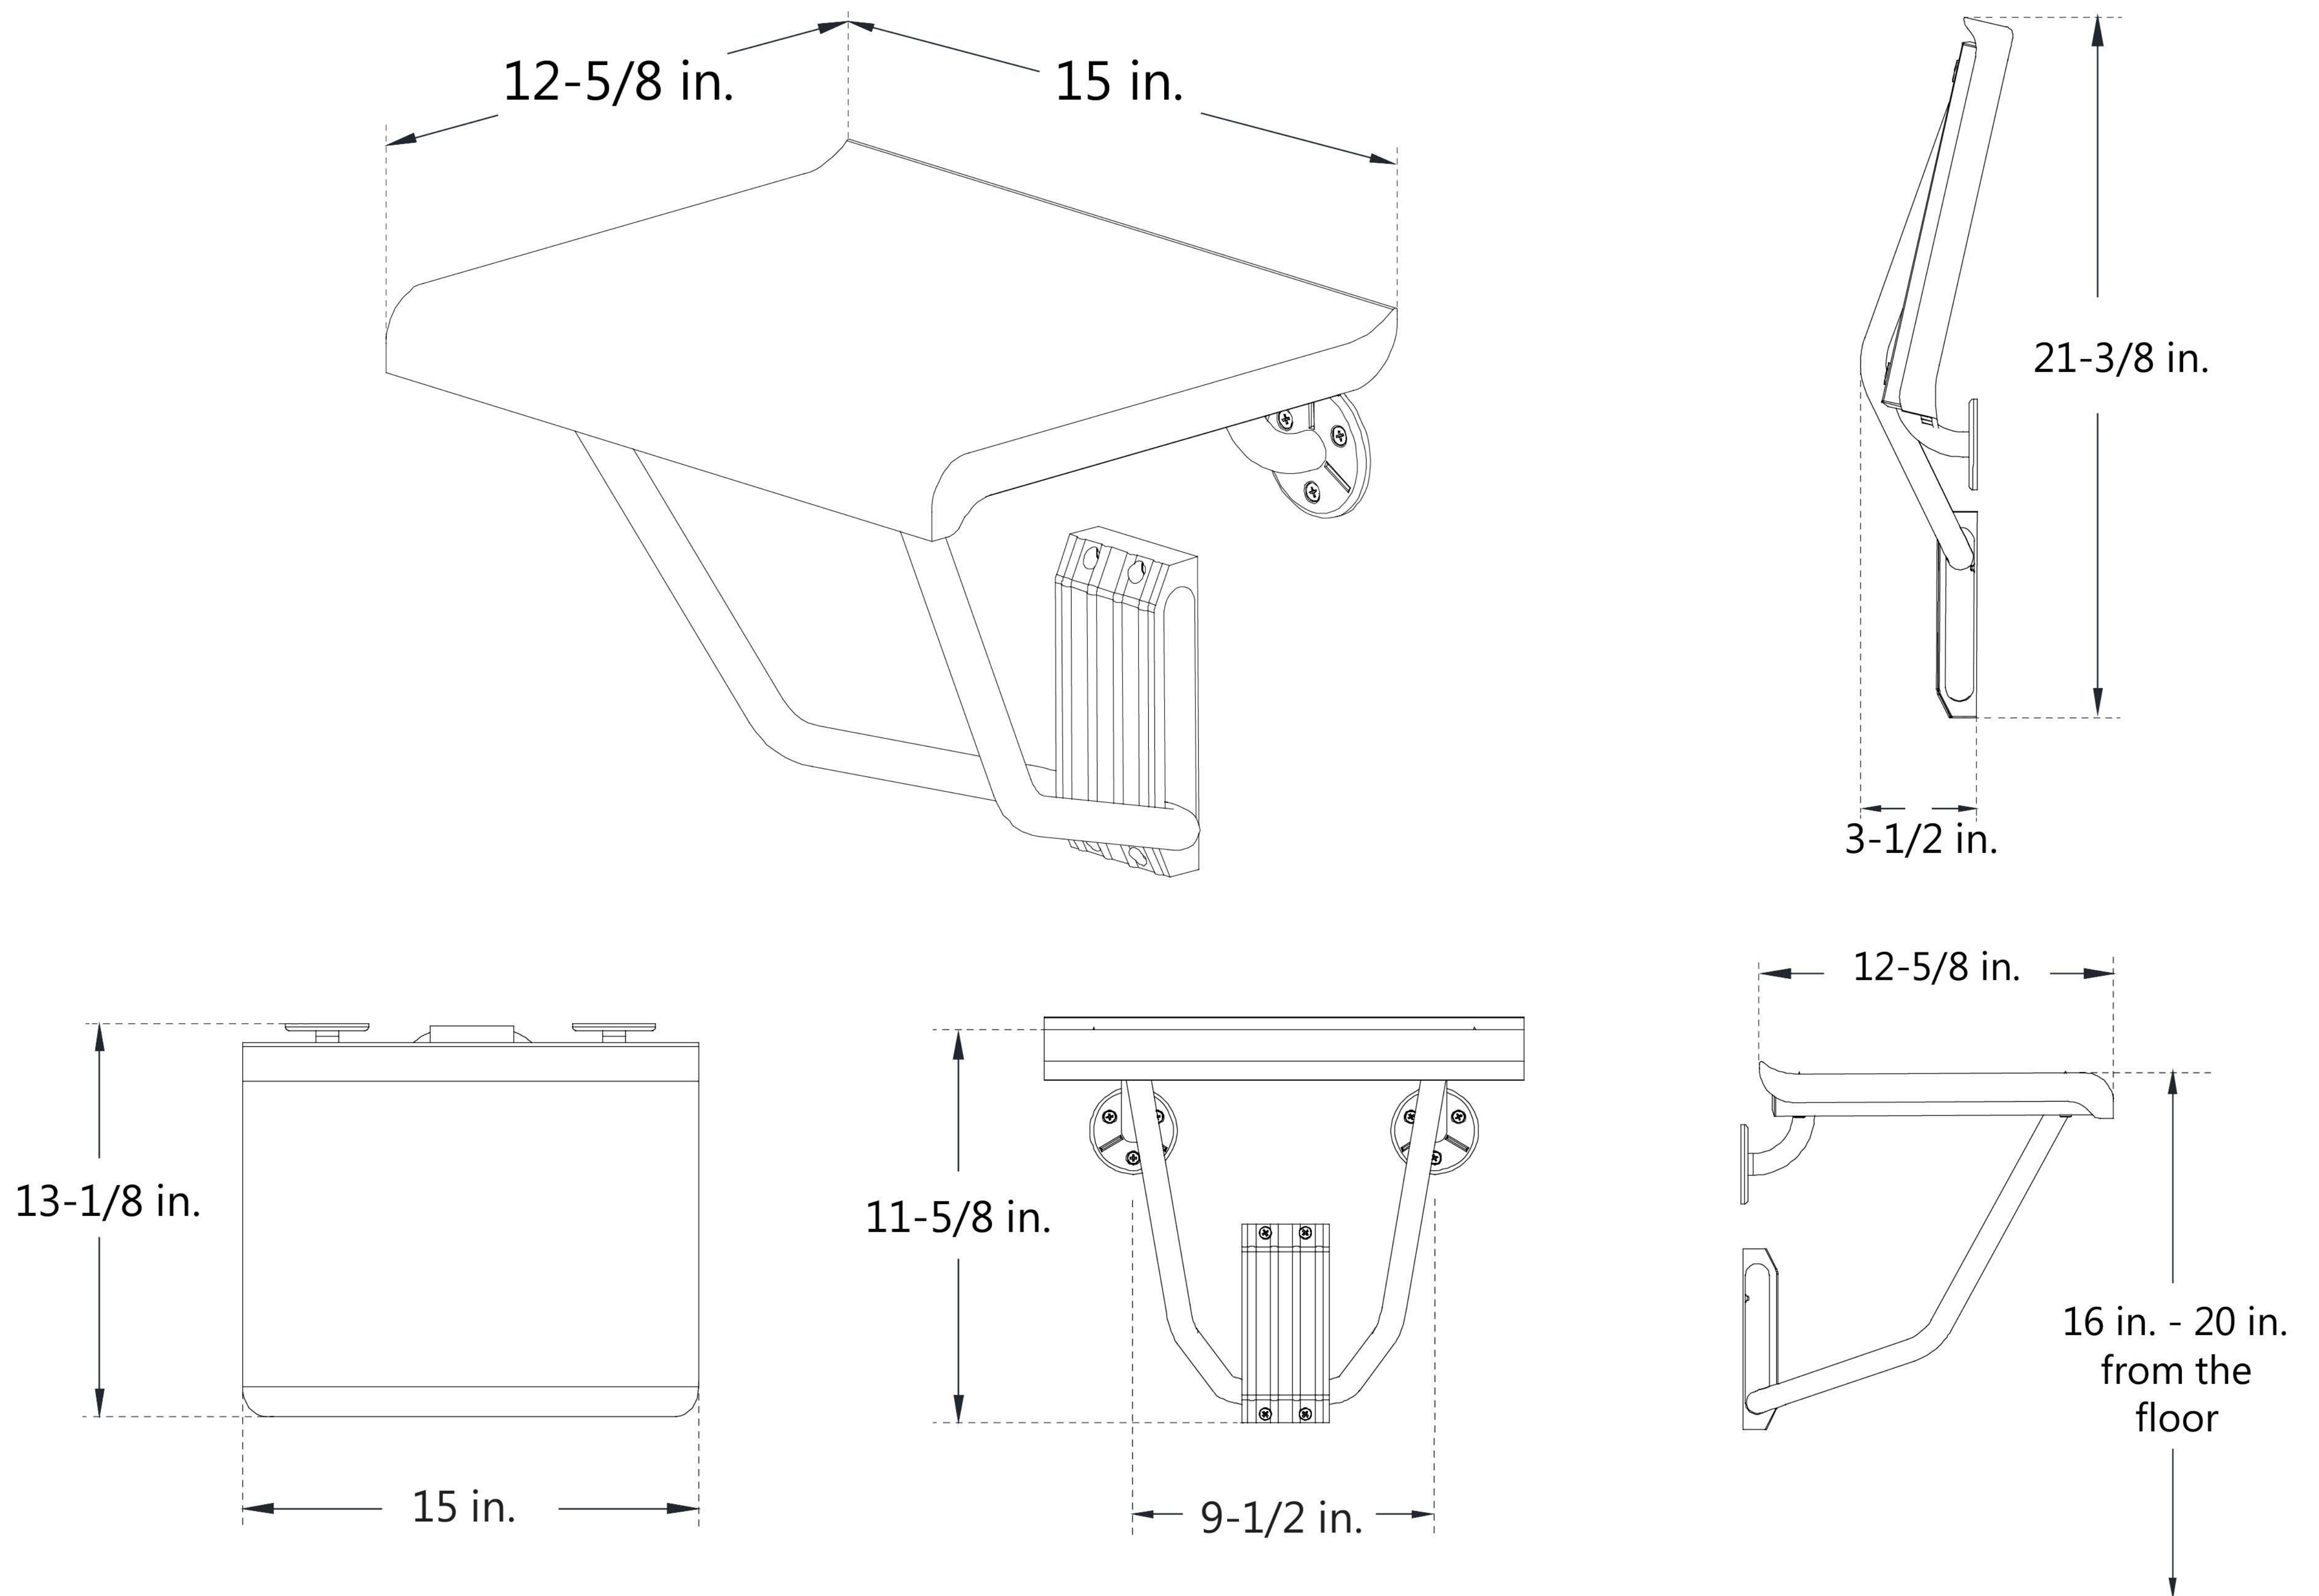

SHST-01-PL

PLASTIC SHOWER SEAT

Plastic Folding Shower Seat

DreamLine reserves the right to update or modify the hardware or materials pictured without prior notice for the purpose of product improvement and customer satisfaction.