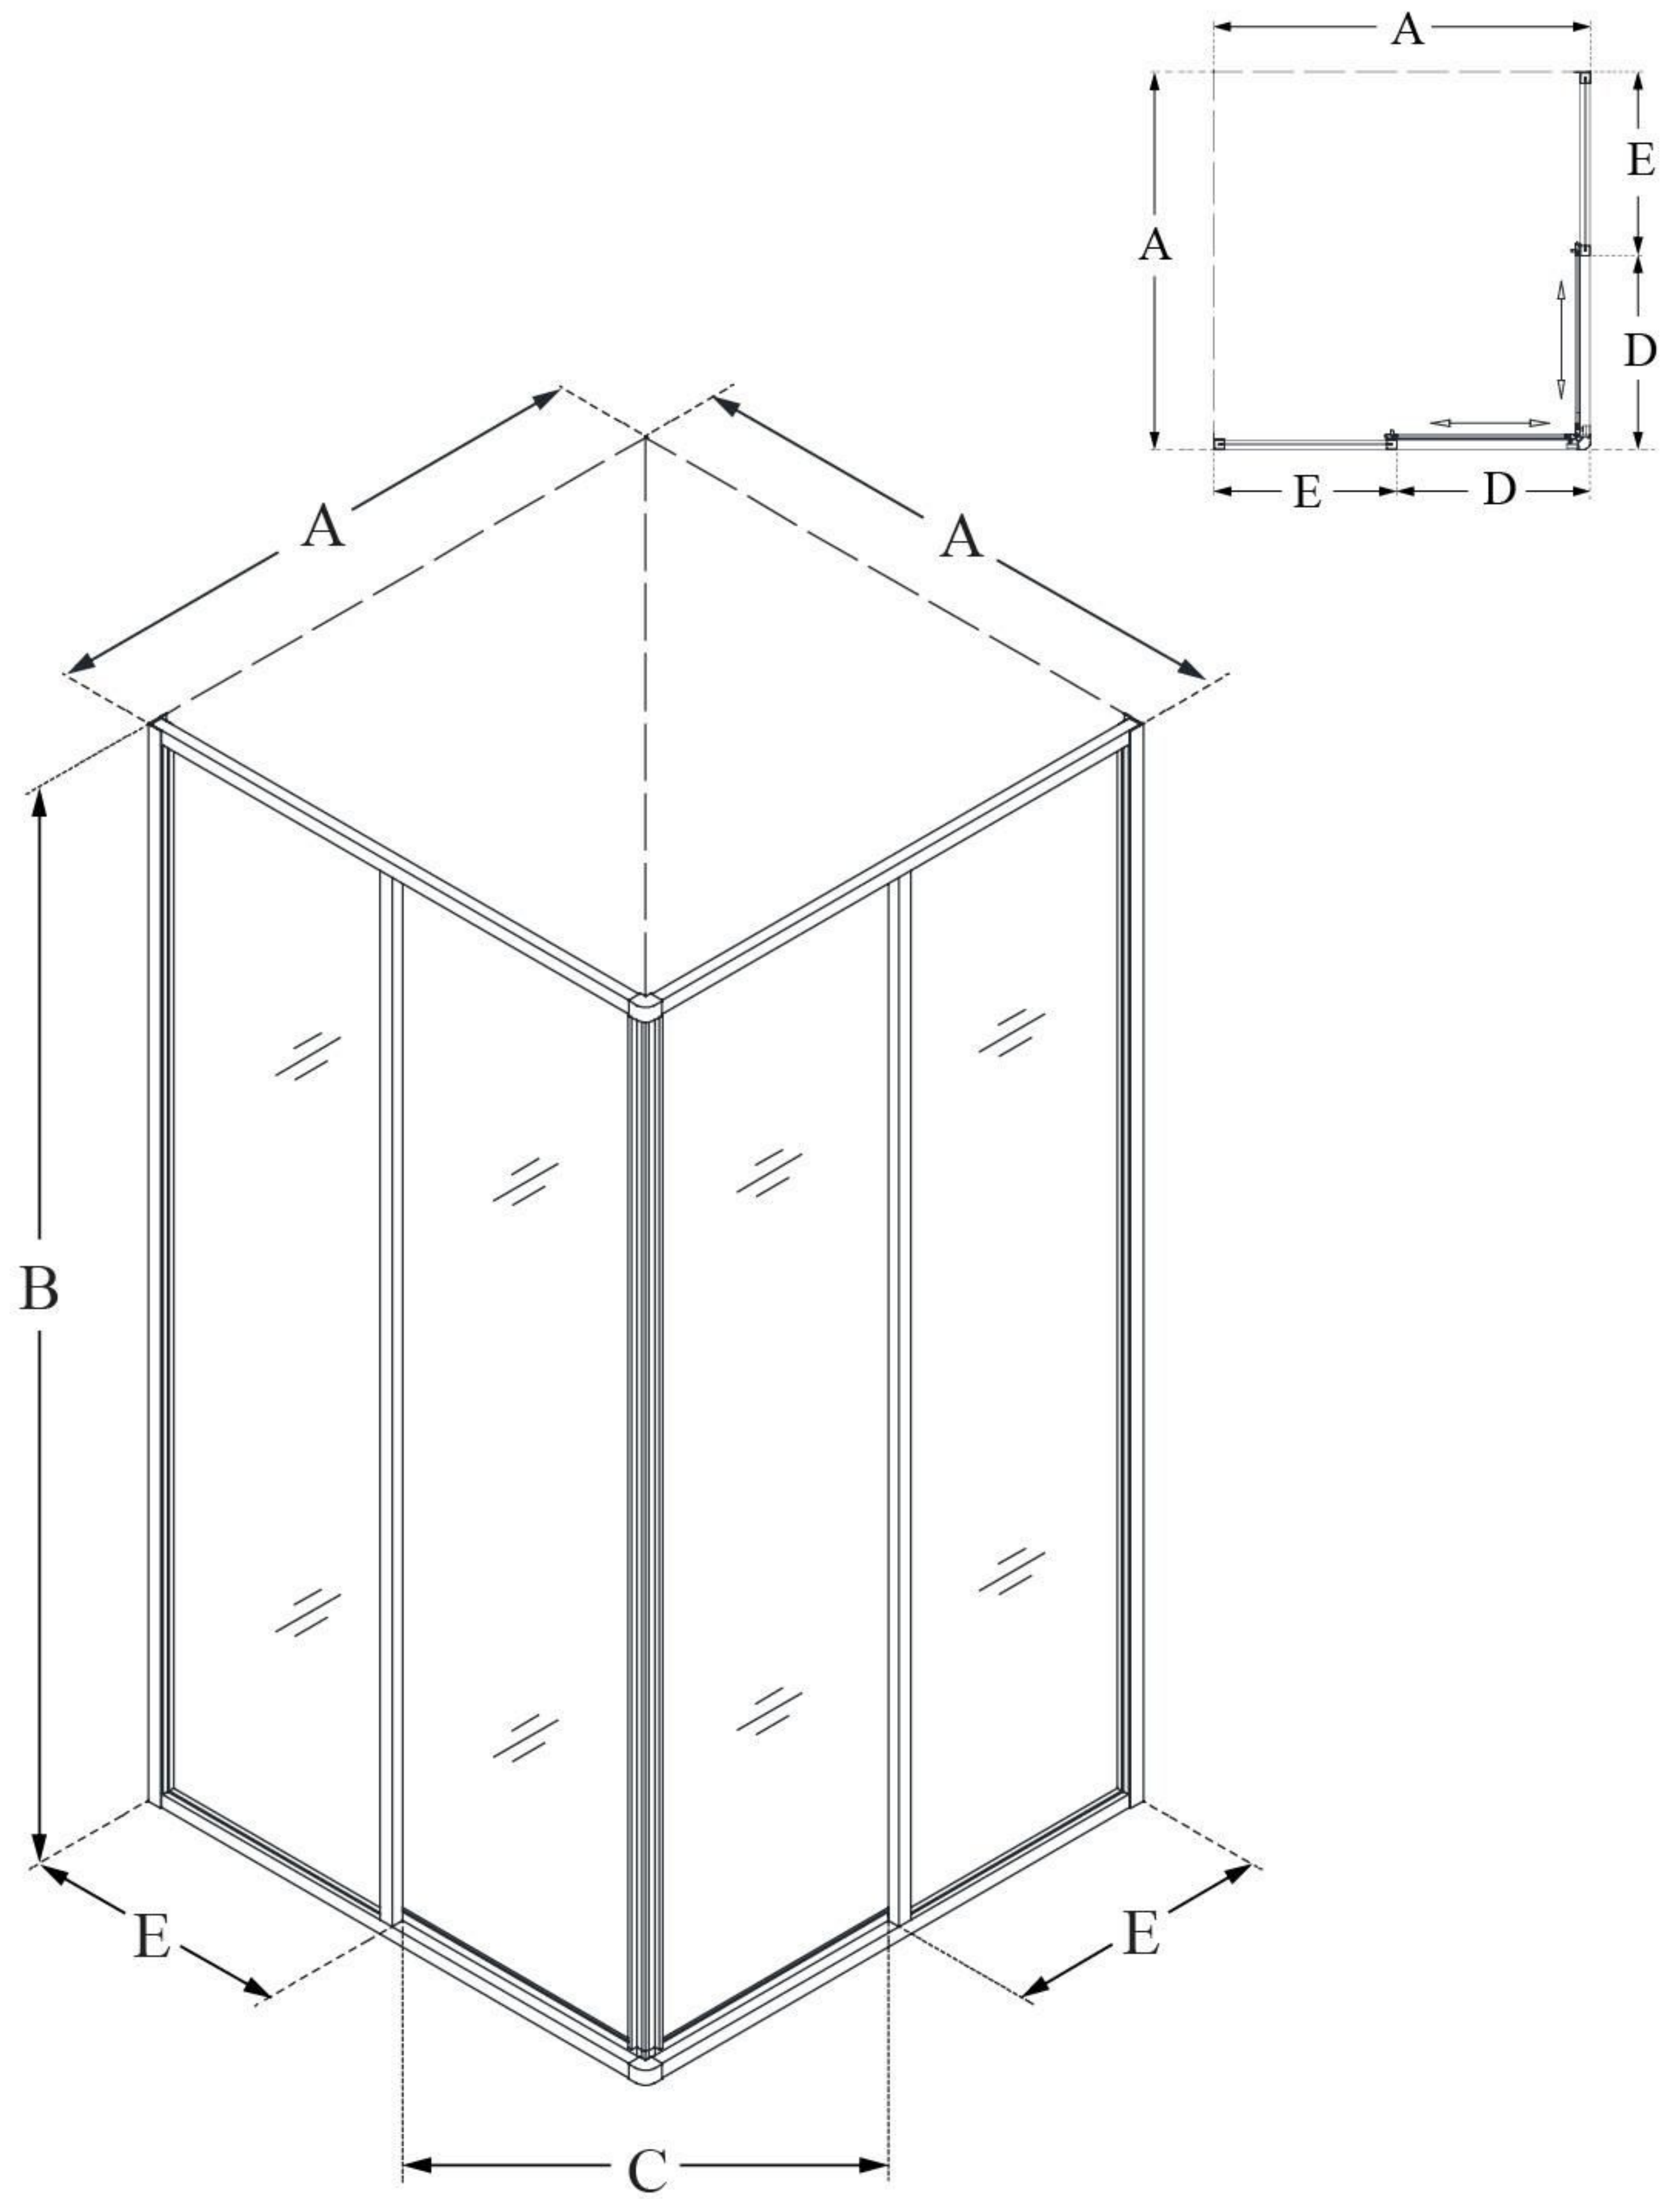

SHEN-8134340

CORNERVIEW

DreamLine Cornerview 34 1/2" D
x 34 1/2" W x 72" H Framed Sliding
Shower Enclosure

SLIDING DOOR

CONFIGURATION DIMENSIONS:

A: 34 1/2"

MODEL WIDTH

B: 72"

MODEL HEIGHT

C: 20 3/4"

ACCESS WIDTH

D: 17 7/8"

DOOR WIDTH

E: 16 3/4"

INLINE PANEL WIDTH

DreamLine reserves the right to update or modify the hardware or materials pictured without prior notice for the purpose of product improvement and customer satisfaction.