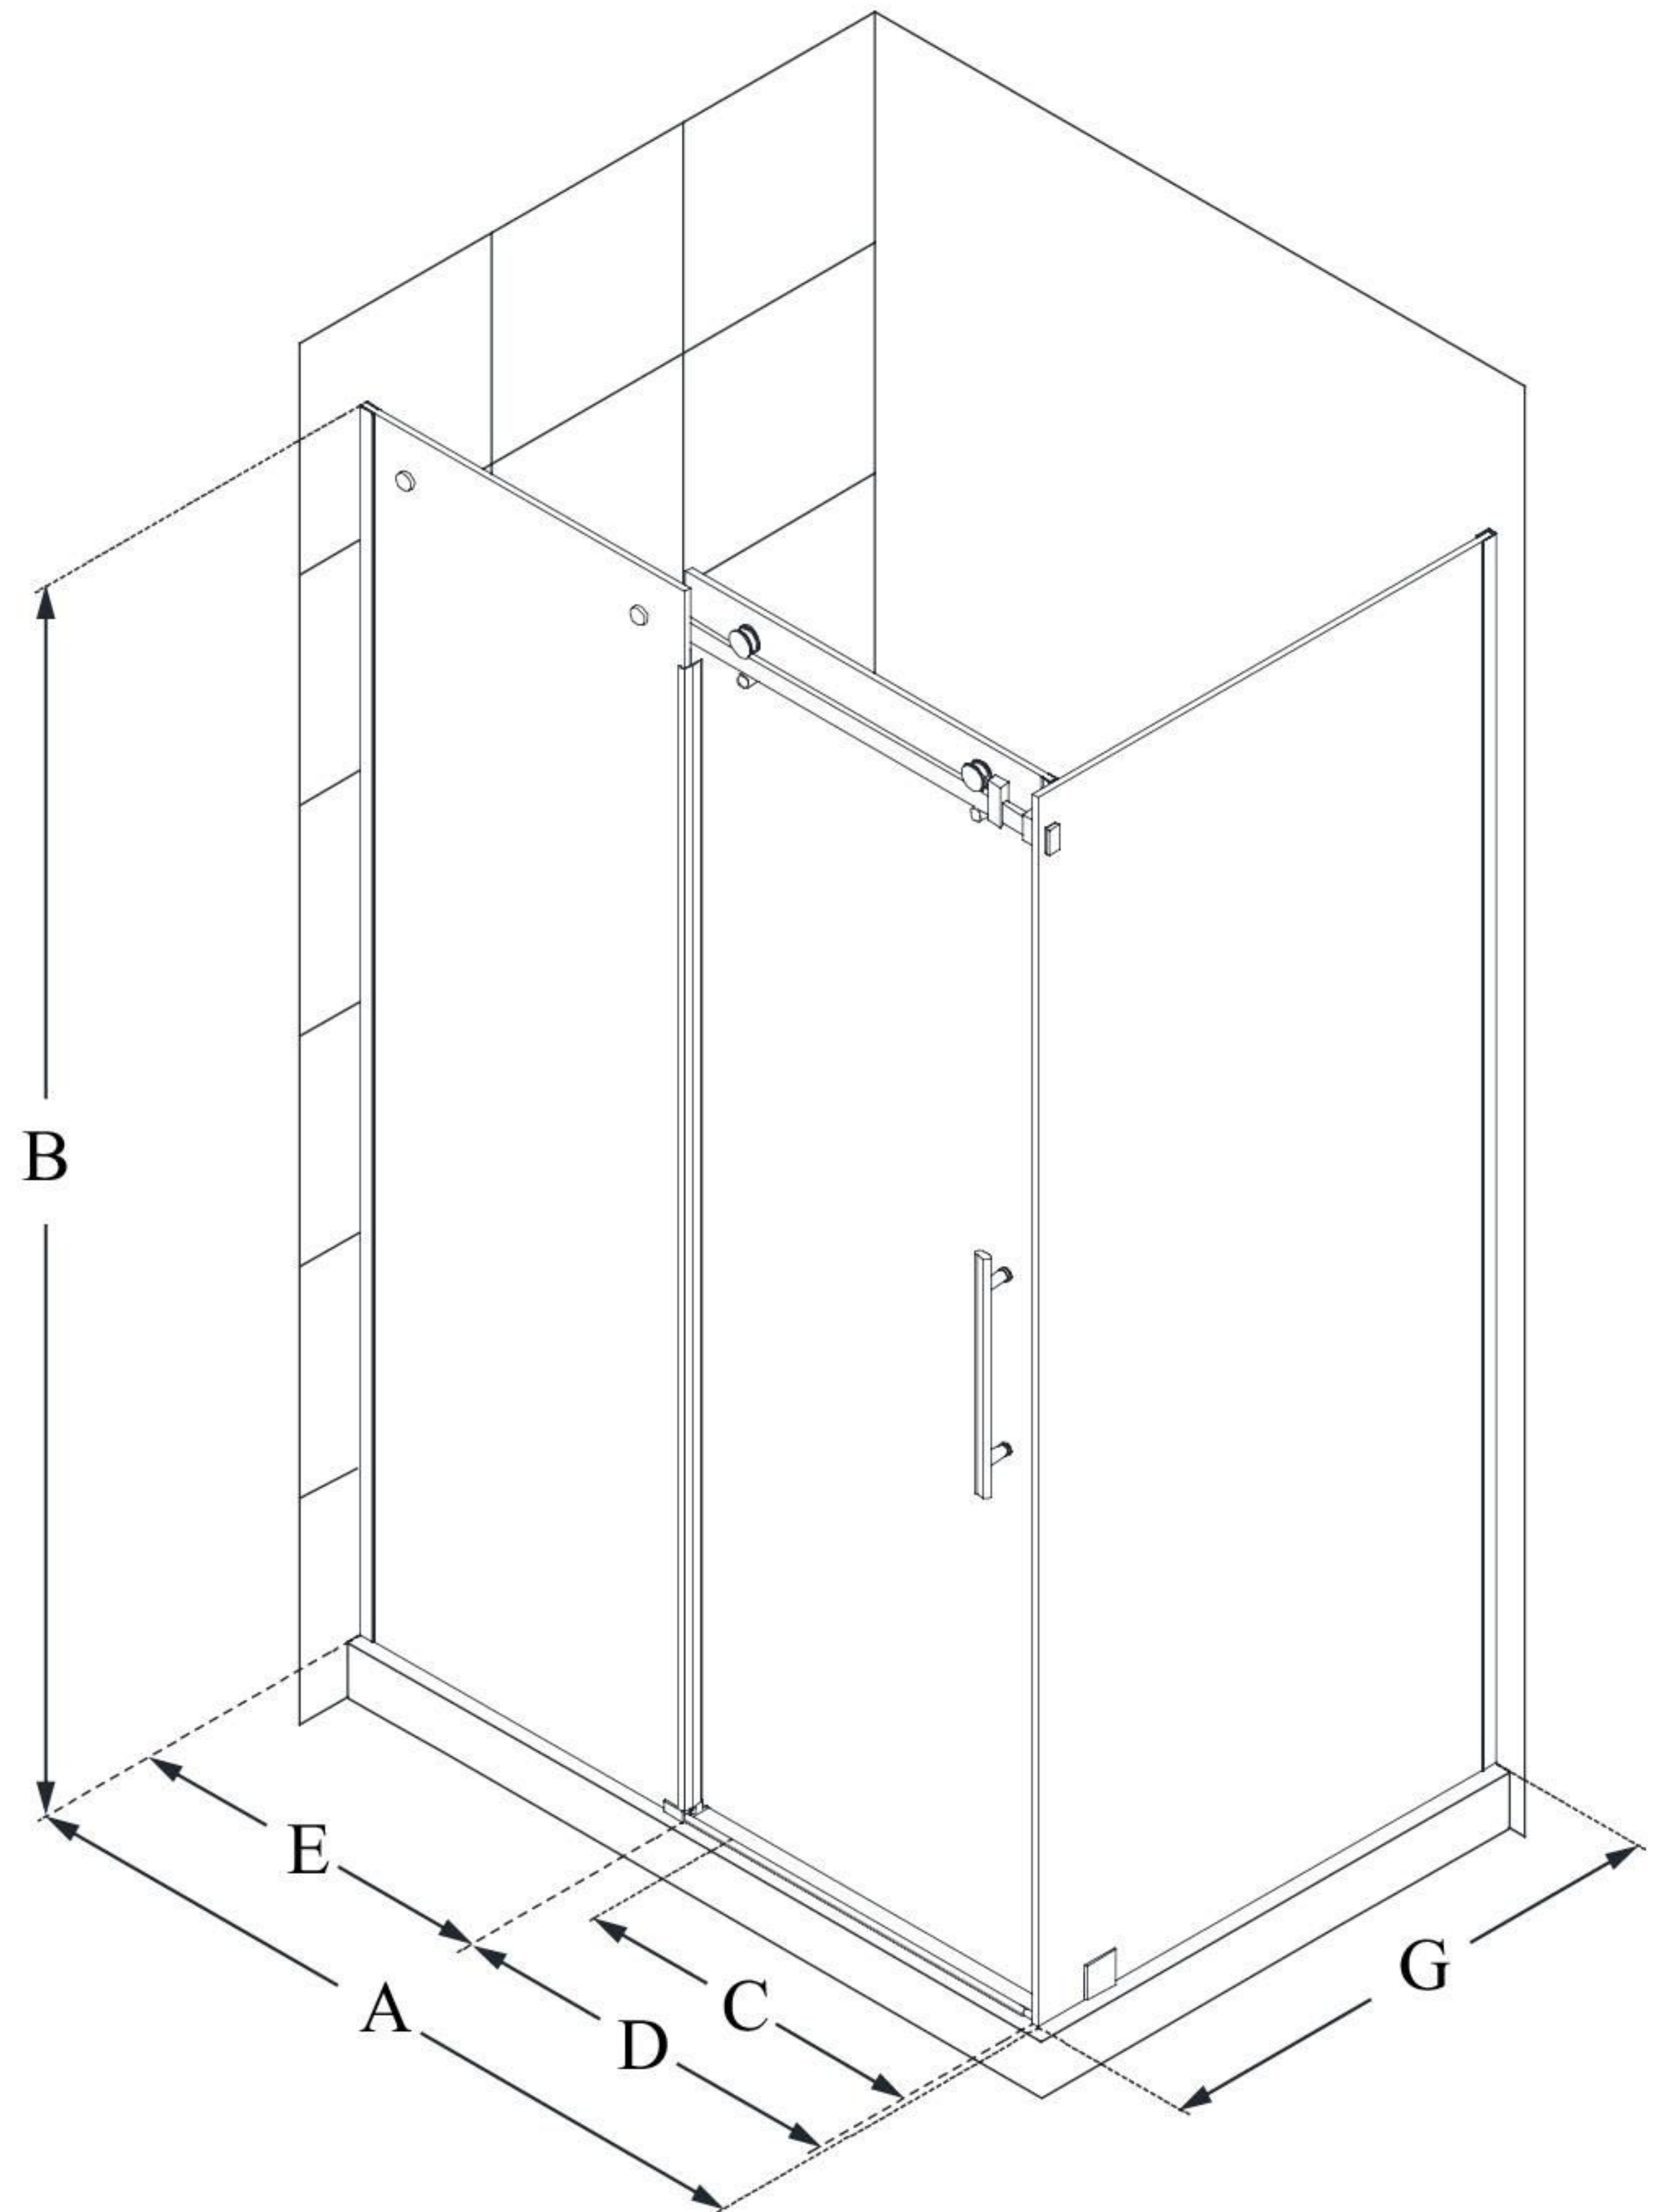

SHEN-6434600

ENIGMA AIR

DreamLine Enigma Air 34 3/4"
D x 60 3/8" W x 76" H Frameless
Sliding Shower Enclosure

SLIDING DOOR

CONFIGURATION DIMENSIONS:

A: 56 3/8 - 60 3/8"

MODEL WIDTH

B: 76"

MODEL HEIGHT

C: 22 - 26"

ACCESS WIDTH

D: 32"

DOOR WIDTH

E: 28 7/8"

INLINE PANEL WIDTH

G: 34 3/4"

RETURN PANEL WIDTH

DreamLine reserves the right to update or modify the hardware or materials pictured without prior notice for the purpose of product improvement and customer satisfaction.