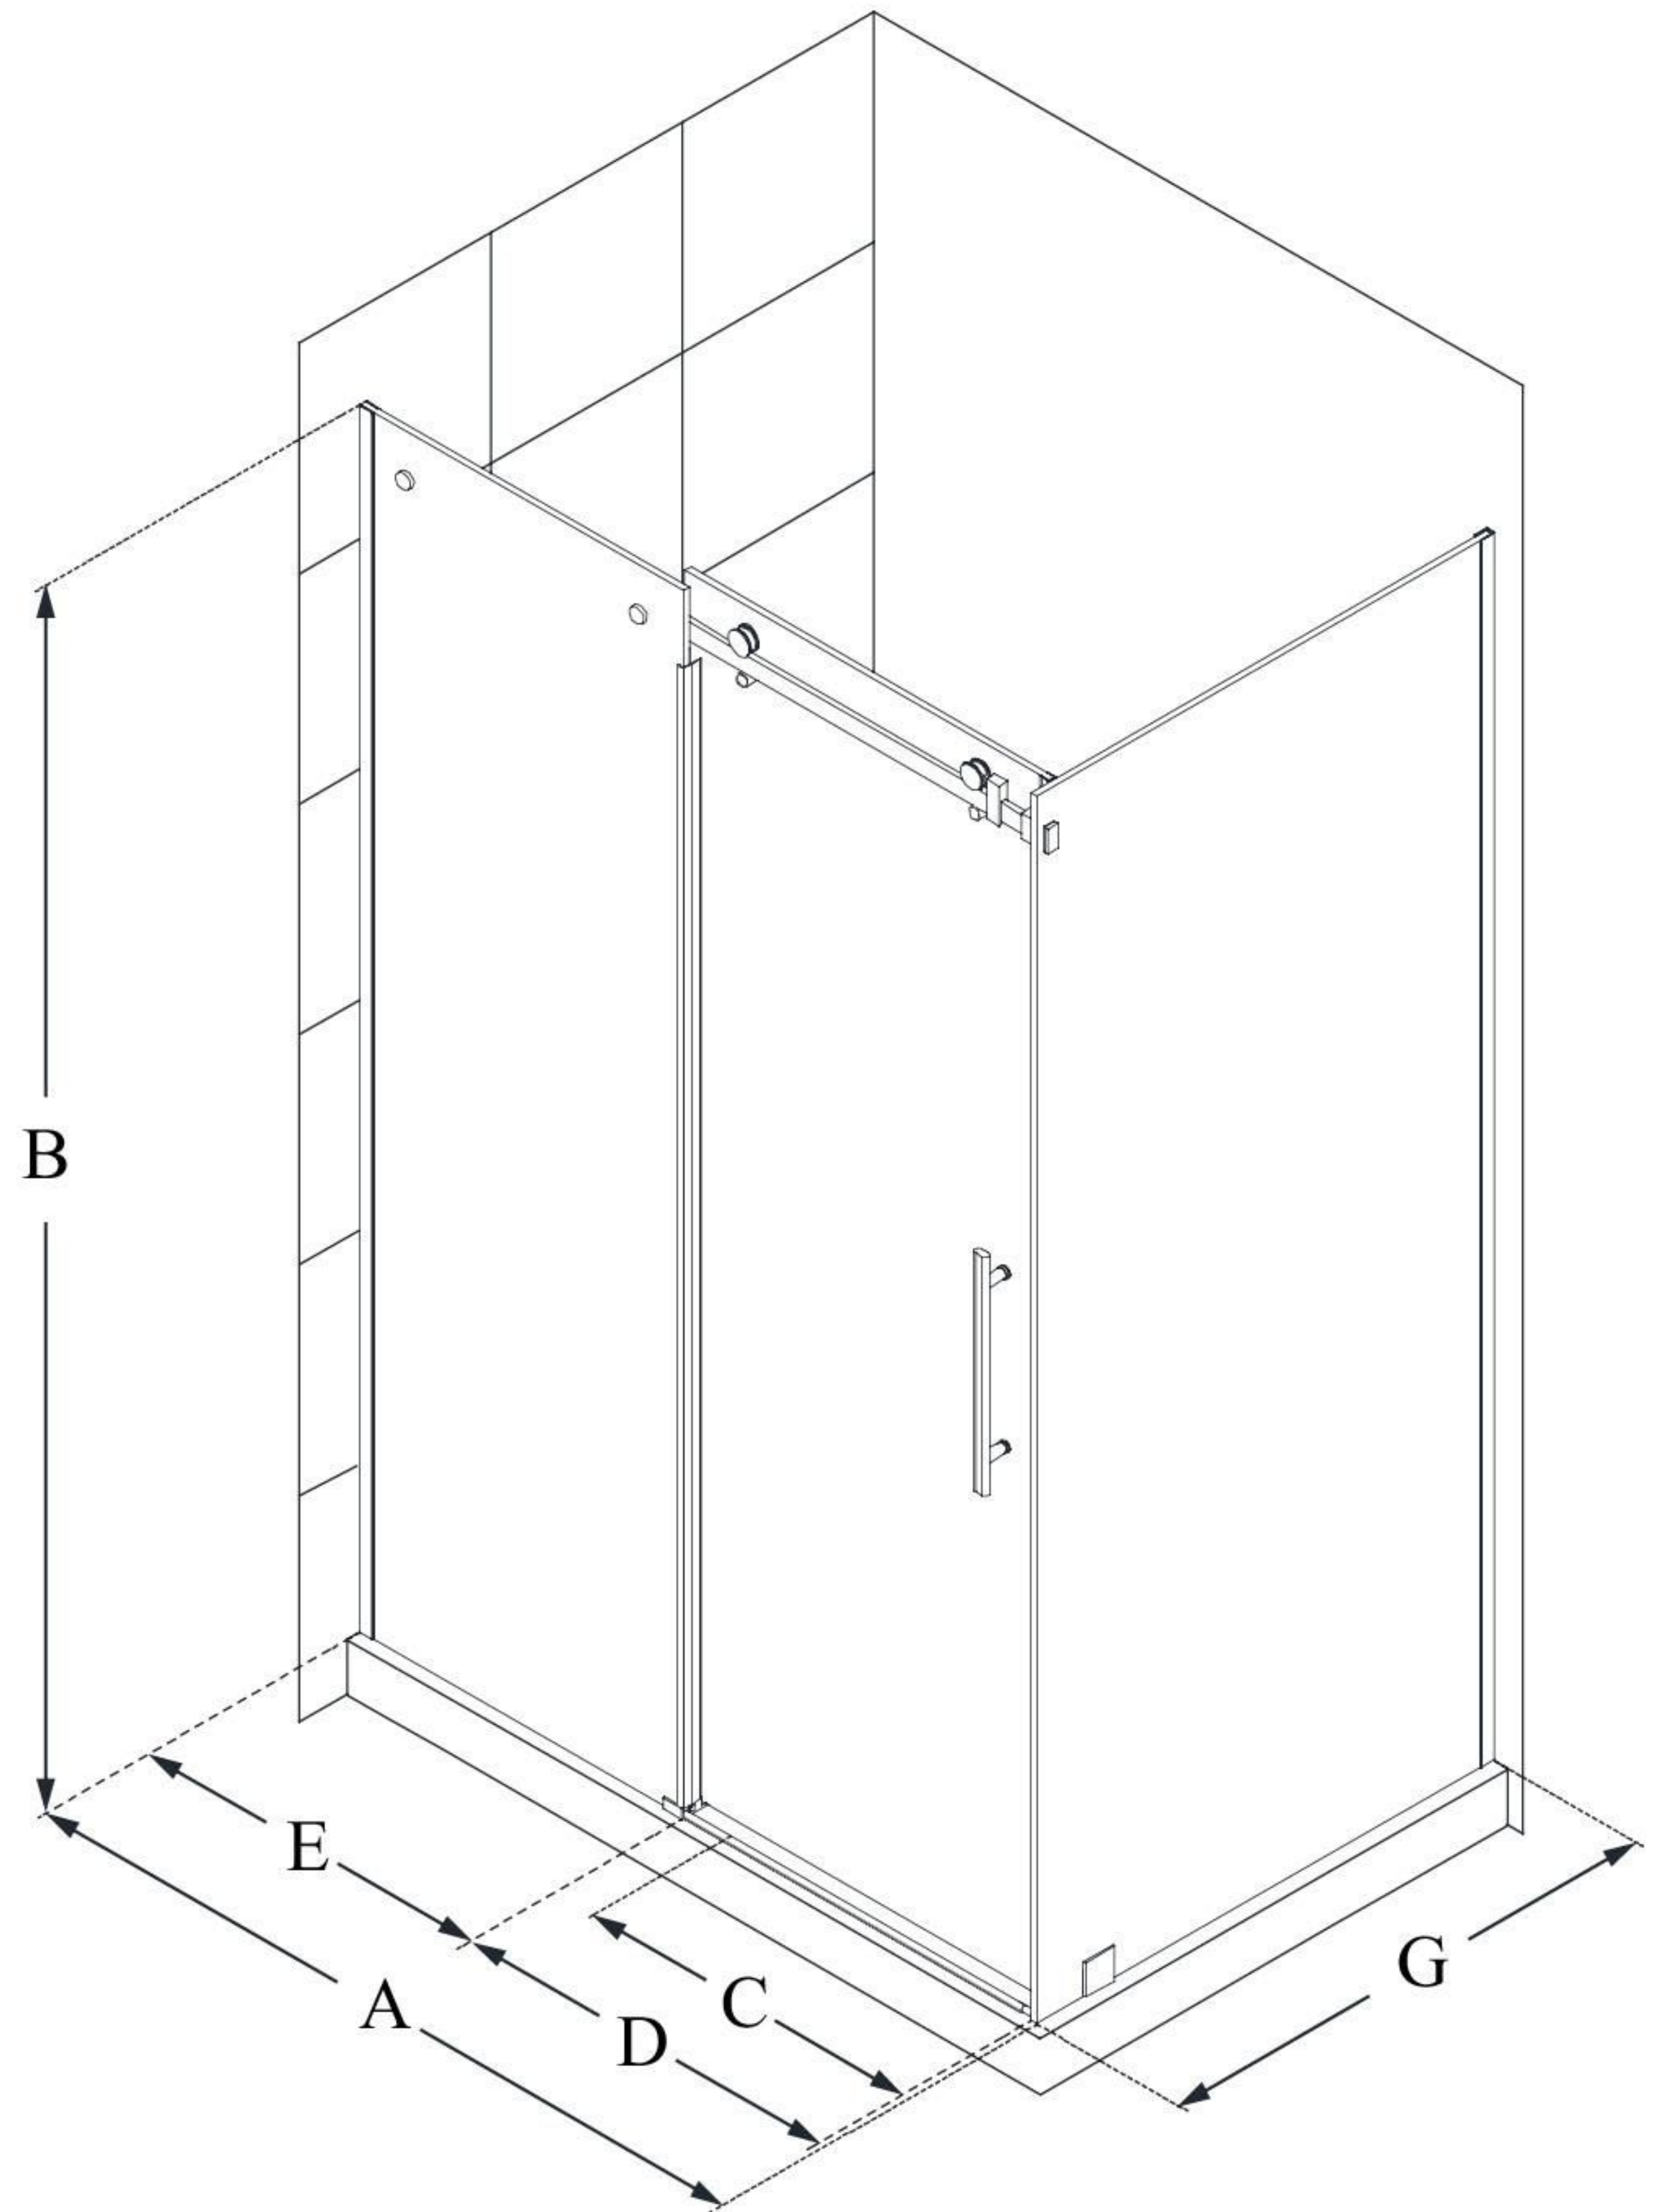

SHEN-6434480

ENIGMA AIR

DreamLine Enigma Air 34 3/4"
D x 48 3/8" W x 76" H Frameless
Sliding Shower Enclosure

SLIDING DOOR

CONFIGURATION DIMENSIONS:

A: 44 3/8 - 48 3/8"

MODEL WIDTH

B: 76"

MODEL HEIGHT

C: 16 - 20"

ACCESS WIDTH

D: 26"

DOOR WIDTH

E: 23"

INLINE PANEL WIDTH

G: 34 3/4"

RETURN PANEL WIDTH

DreamLine reserves the right to update or modify the hardware or materials pictured without prior notice for the purpose of product improvement and customer satisfaction.