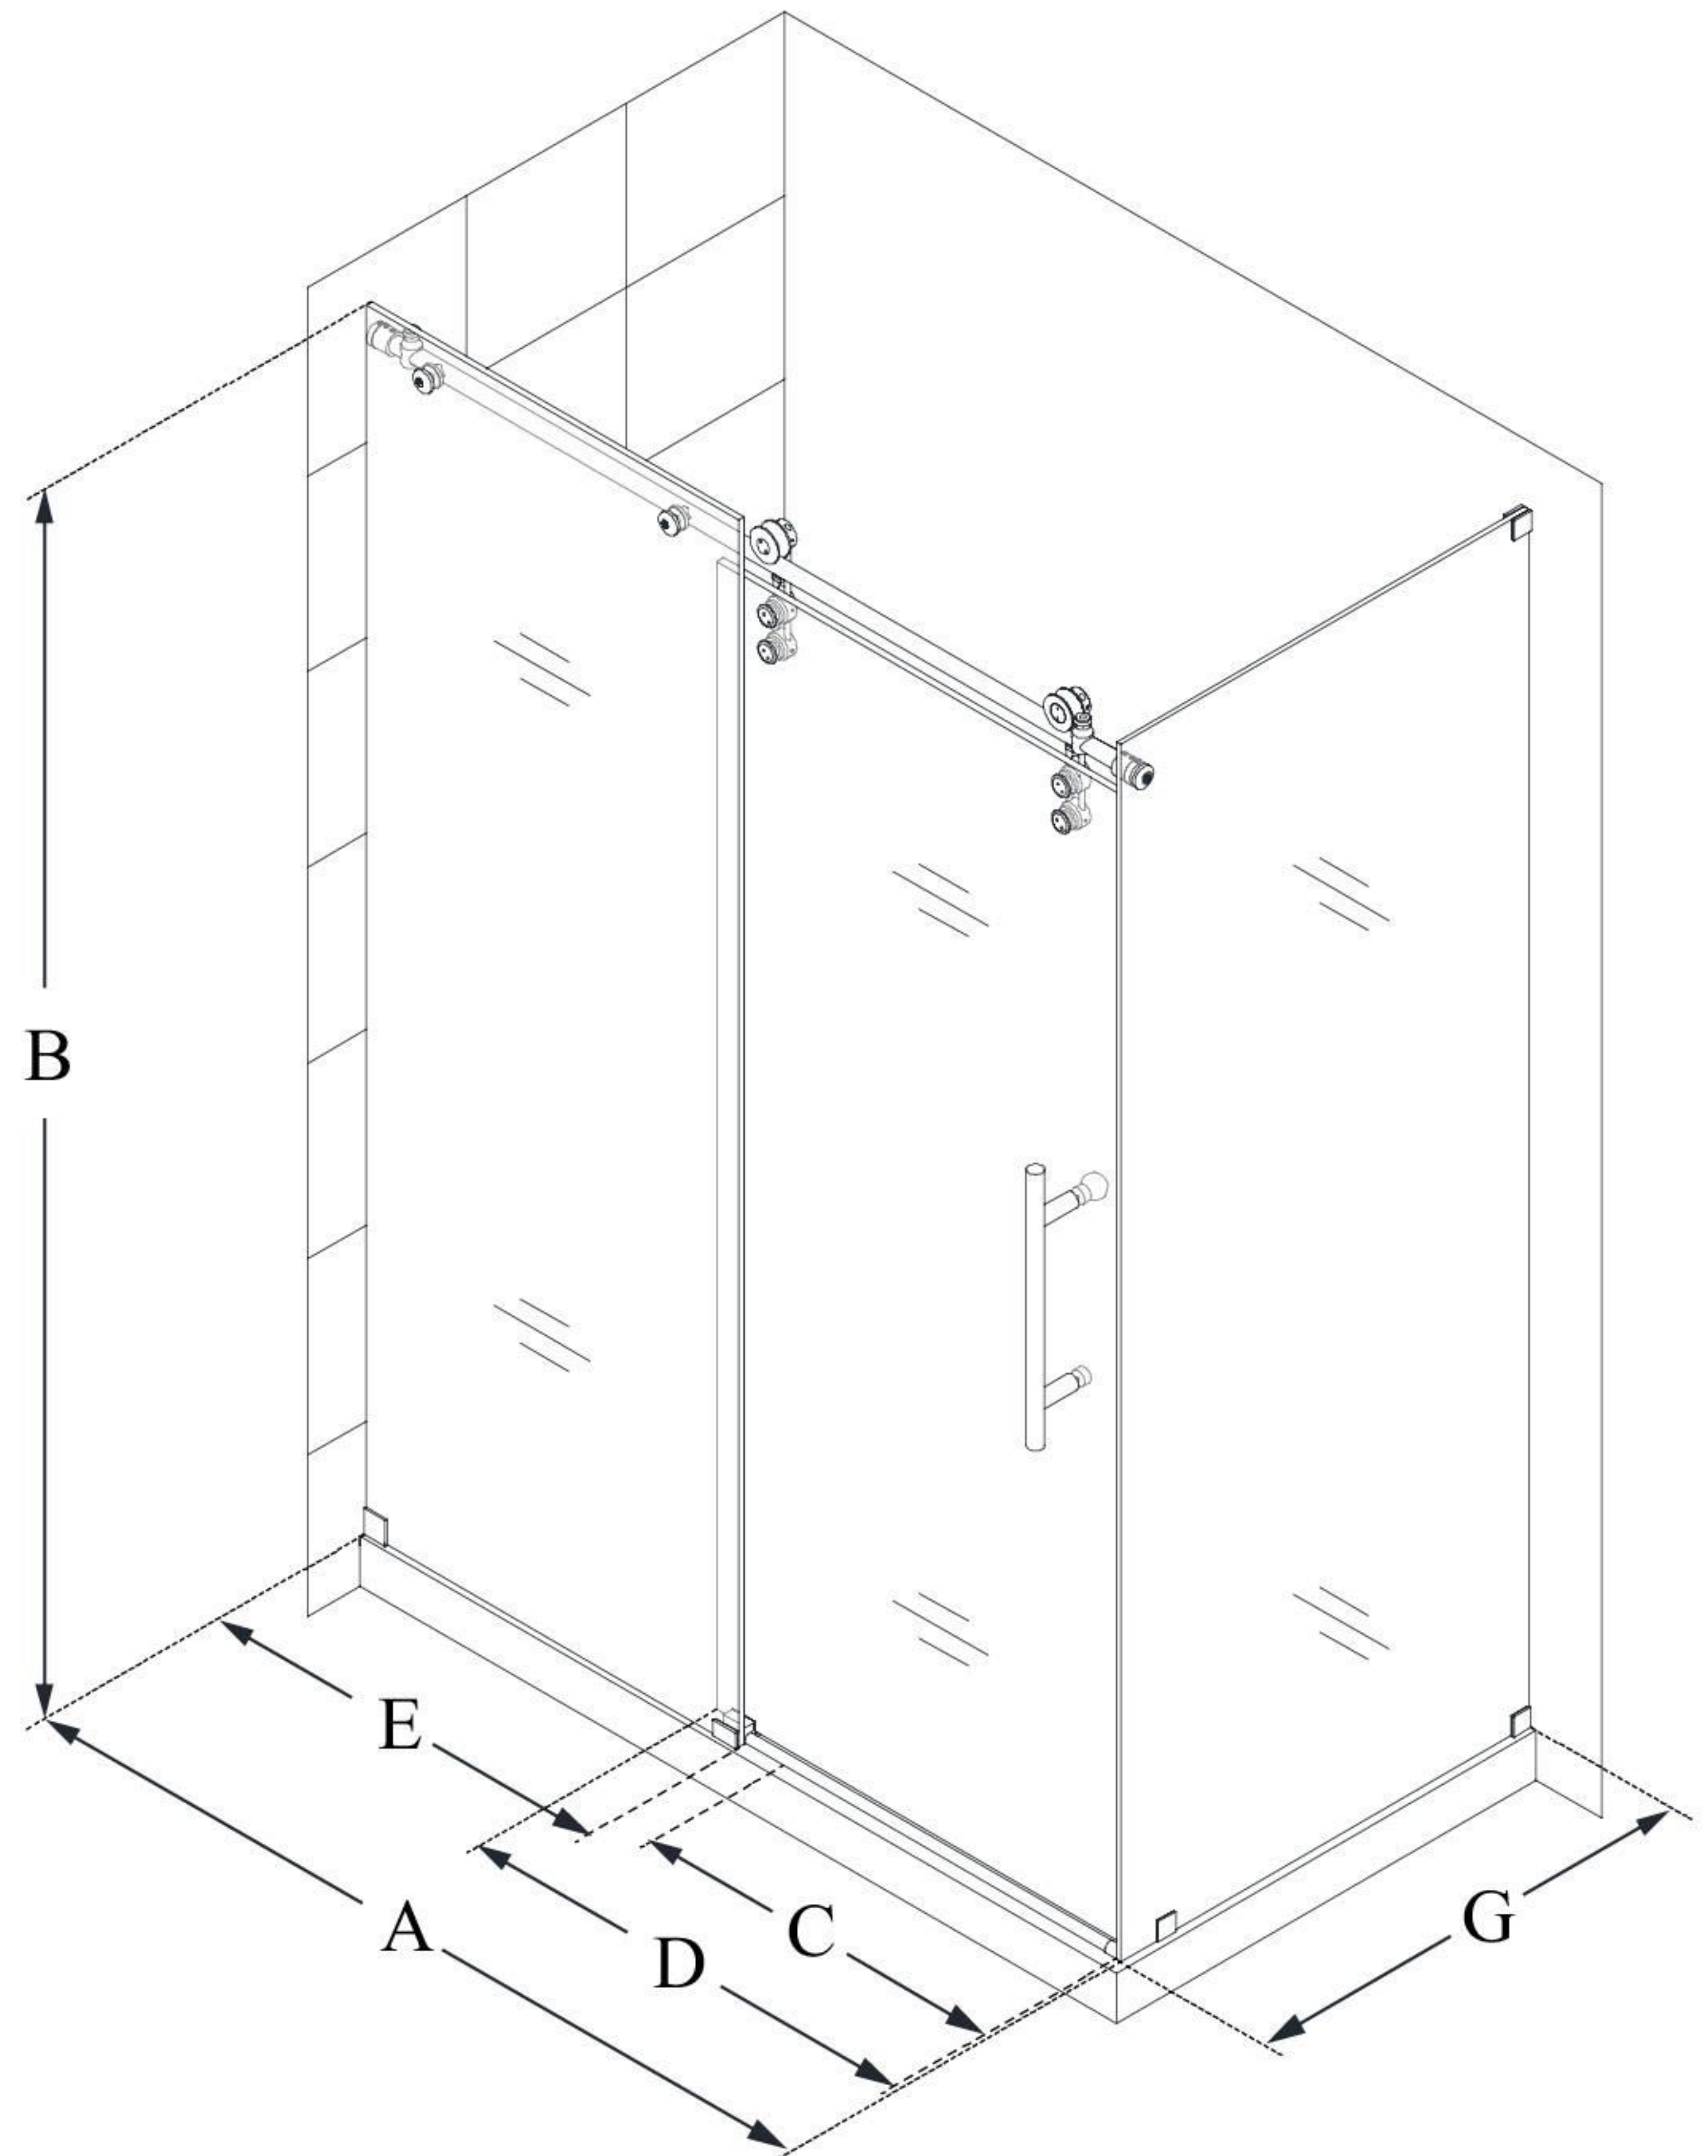

## **ENIGMA-Z**

DreamLine Enigma-Z 34 1/2" D x  
60 3/8" W x 76" H Fully Frameless  
Sliding Shower Enclosure

**SLIDING DOOR**

### **CONFIGURATION DIMENSIONS:**

**A: 56 3/8 - 60 3/8"**

MODEL WIDTH

**B: 76"**

MODEL HEIGHT

**C: 23 - 27"**

ACCESS WIDTH

**D: 32"**

DOOR WIDTH

**E: 29 3/16"**

INLINE PANEL WIDTH

**G: 34 1/2"**

RETURN PANEL WIDTH

DreamLine reserves the right to update or modify the hardware or materials pictured without prior notice for the purpose of product improvement and customer satisfaction.