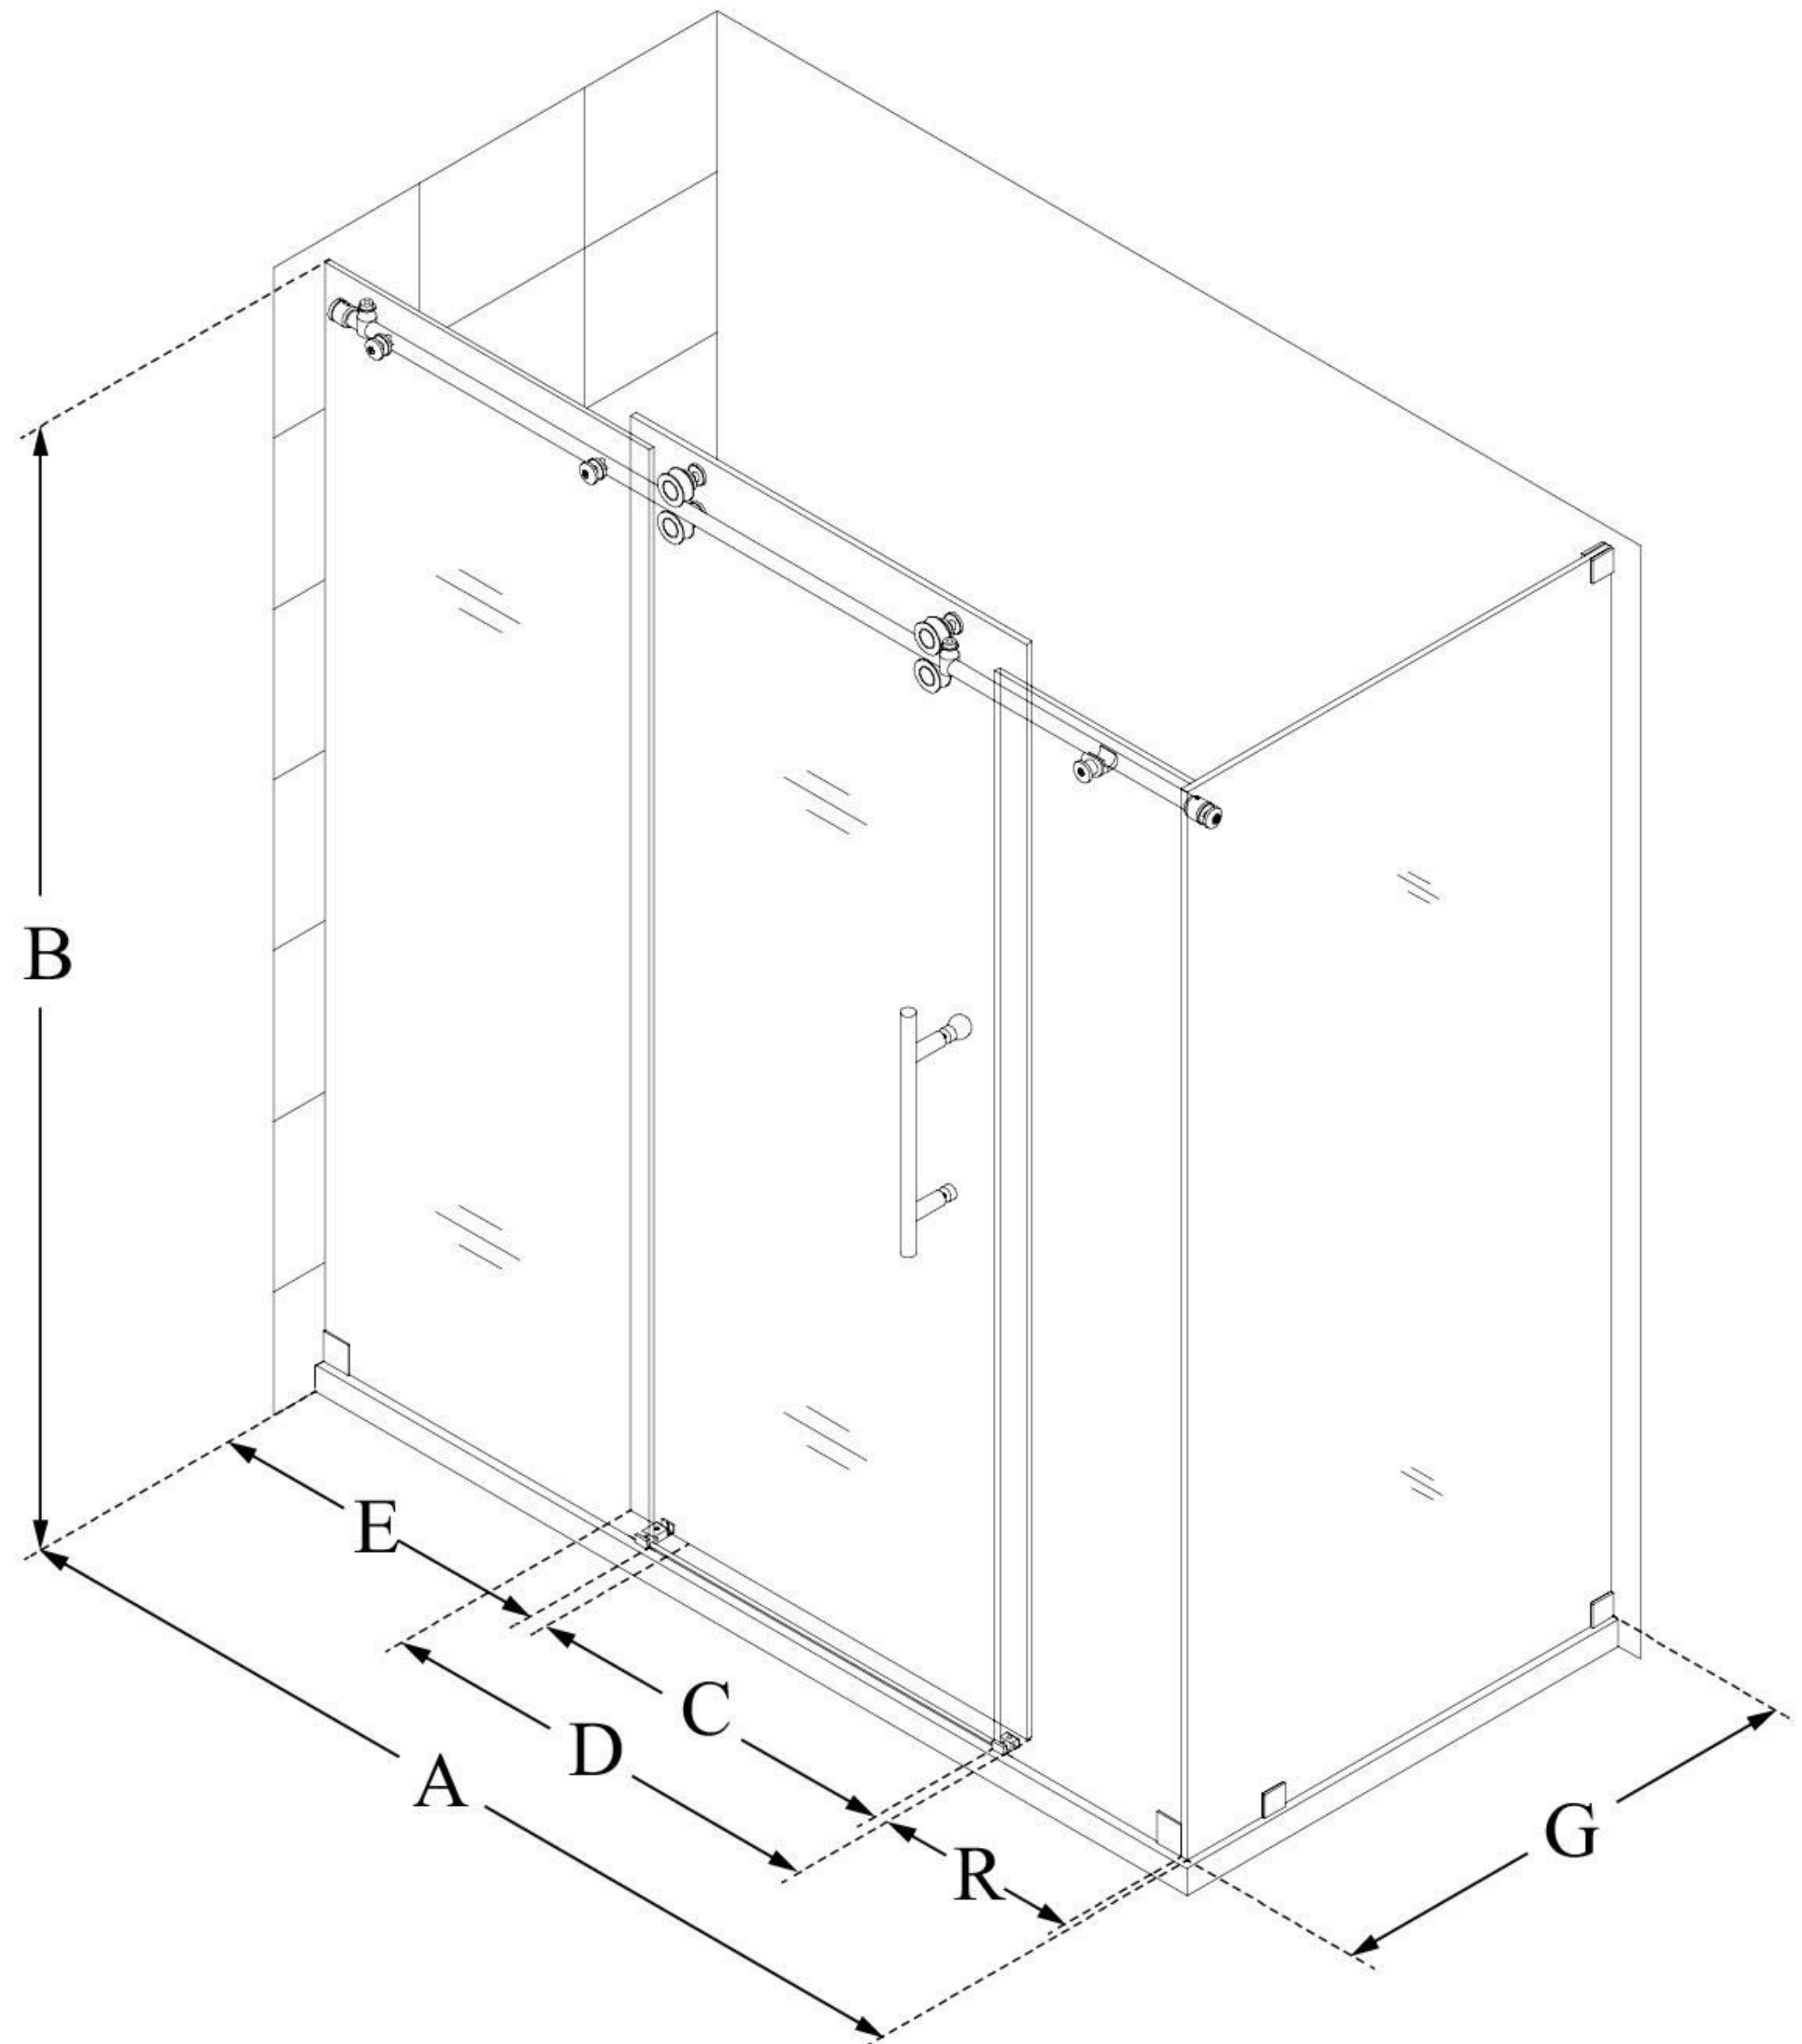

SHEN-6134722

ENIGMA-XO

DreamLine Enigma-XO 34 1/2
in. D x 72 3/8 in. W x 76 in. H
Fully Frameless Sliding Shower
Enclosure

SLIDING DOOR

**CONFIGURATION
DIMENSIONS:**

A: 68 3/8" - 72 3/8"

MODEL WIDTH

B: 76"

MODEL HEIGHT

C: 21 5/8" - 25 5/8"

ACCESS WIDTH

D: 32"

DOOR WIDTH

E: 29 3/16"

INLINE PANEL WIDTH

R: 13 3/8"

ADDITIONAL INLINE PANEL WIDTH

G: 34 1/2"

RETURN PANEL WIDTH

DreamLine reserves the right to update or modify the hardware or materials pictured without prior notice for the purpose of product improvement and customer satisfaction.