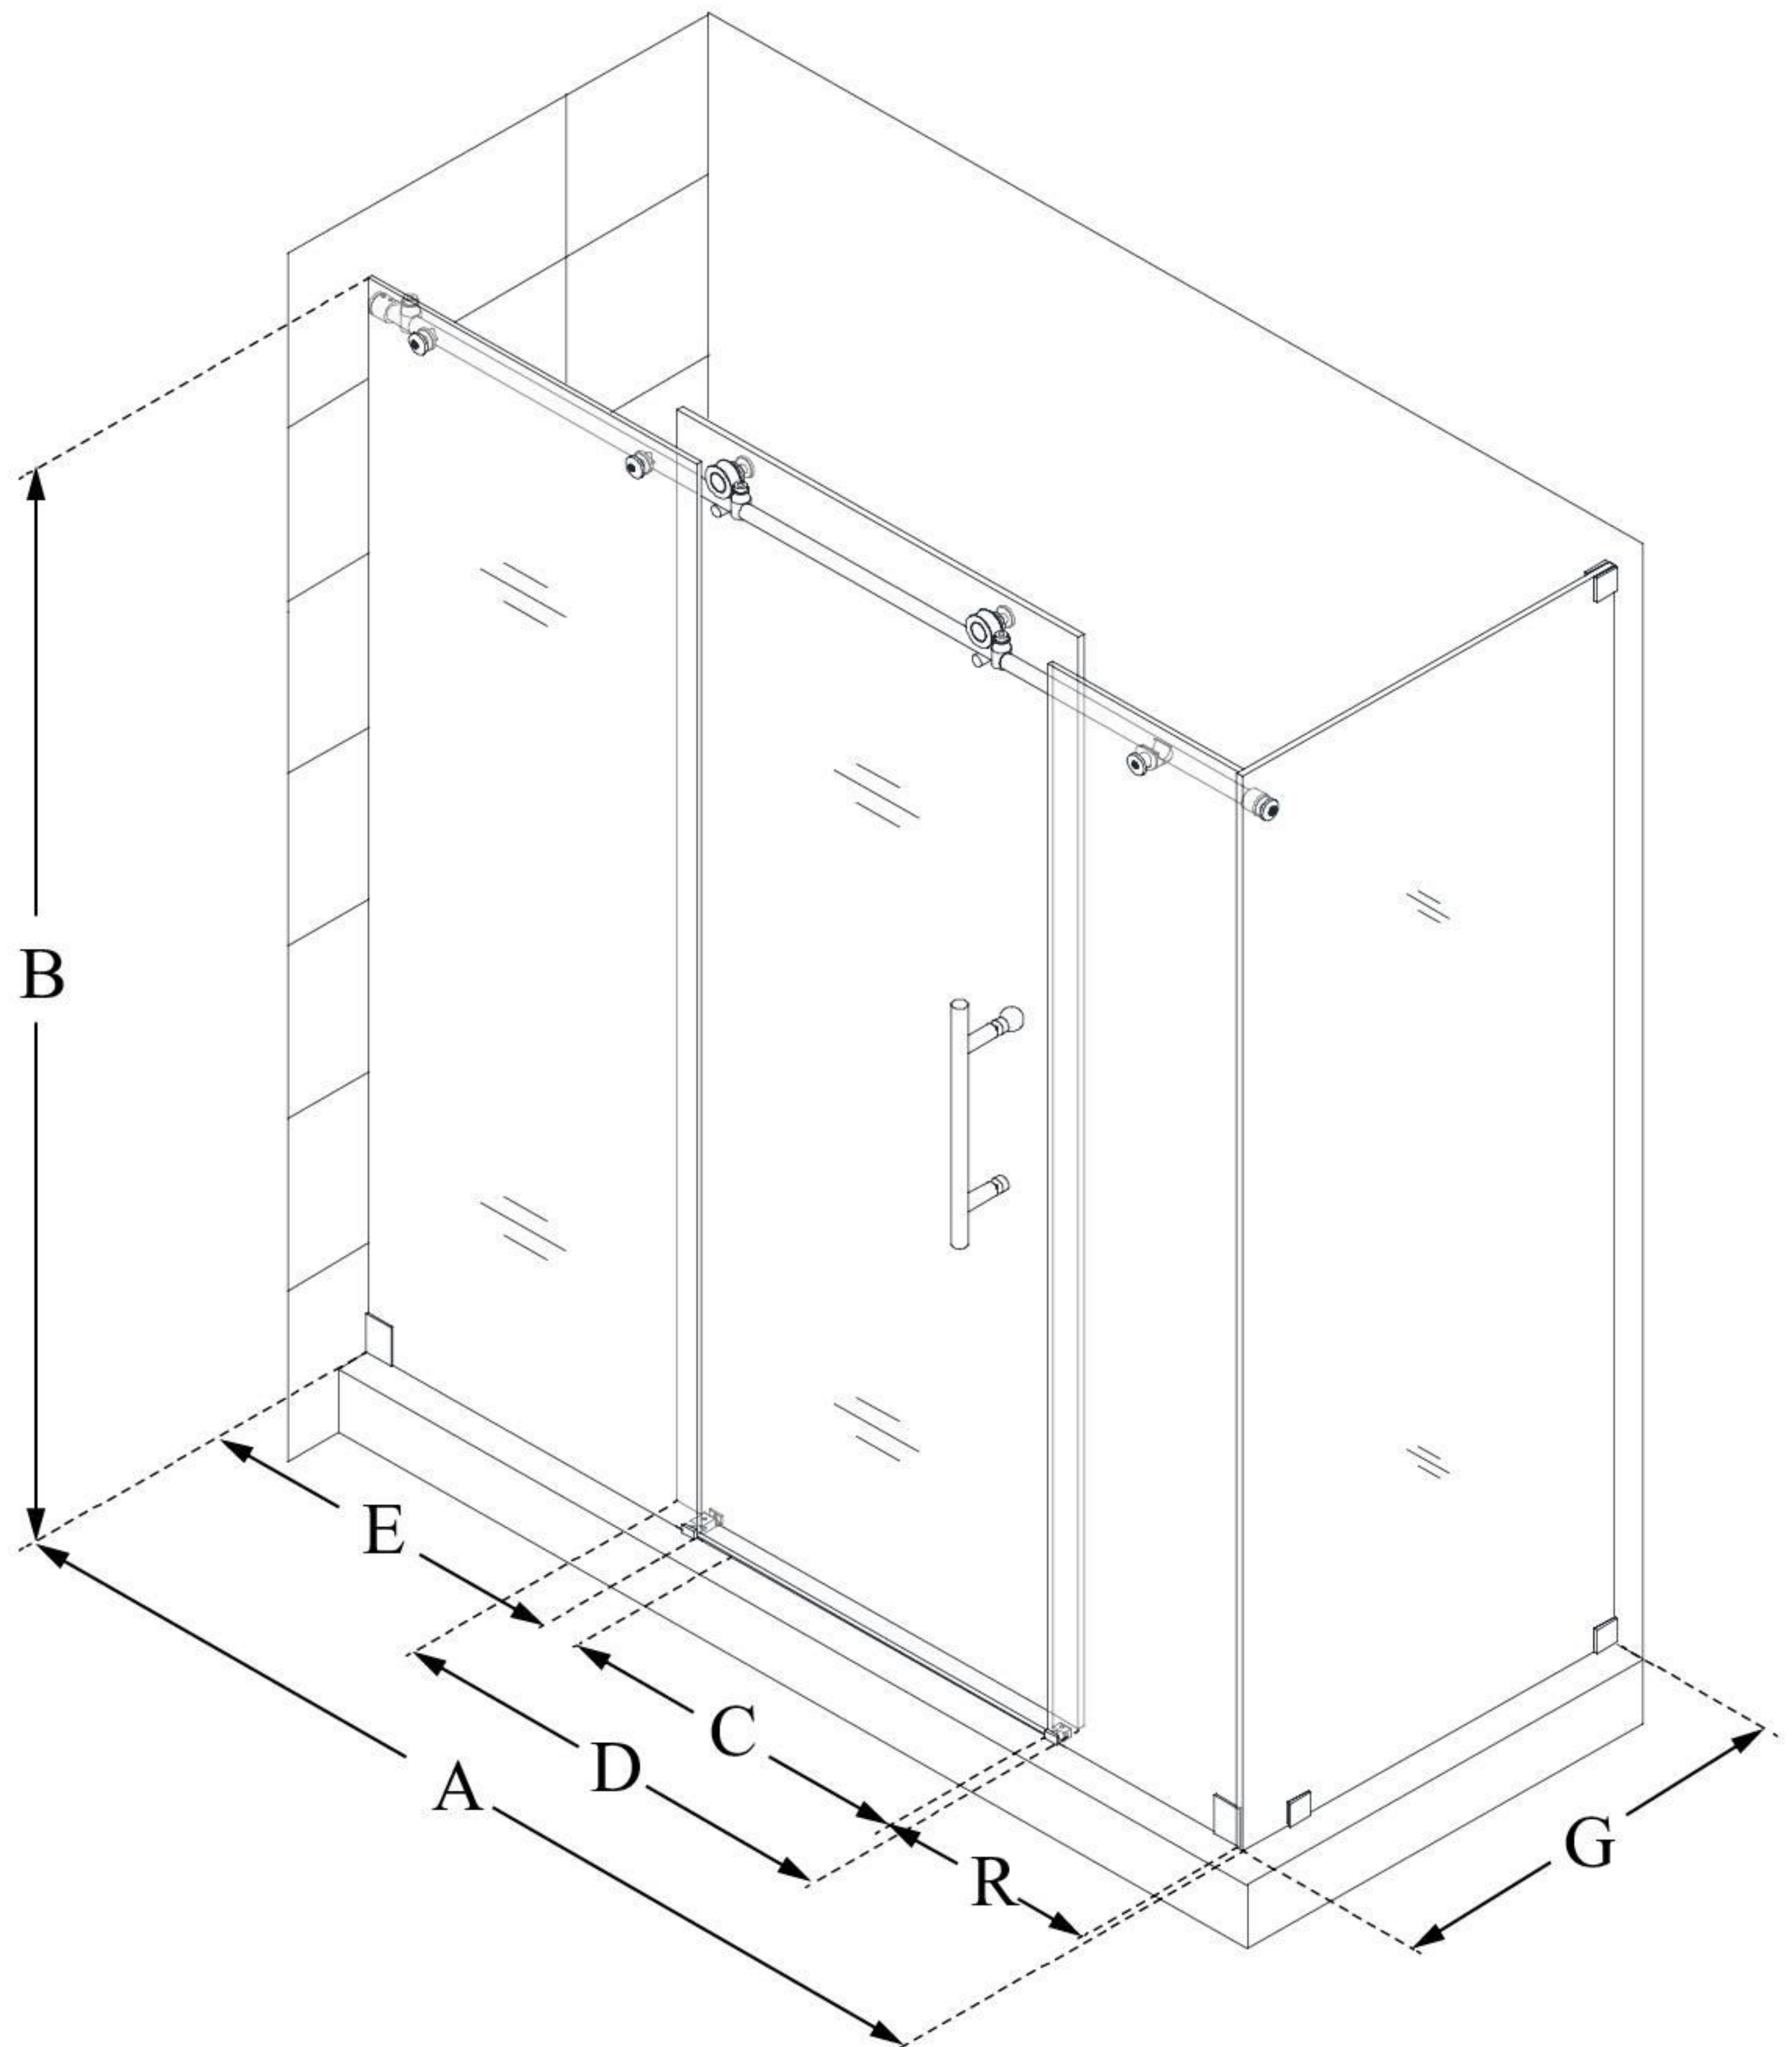

SHEN-6134720

ENIGMA-X

DreamLine Enigma-X 34 1/2" D x
72 3/8" W x 76" H Fully Frameless
Sliding Shower Enclosure

SLIDING DOOR

CONFIGURATION DIMENSIONS:

A: 68 3/8 - 72 3/8"

MODEL WIDTH

B: 76"

MODEL HEIGHT

C: 21 5/8 - 25 5/8"

ACCESS WIDTH

D: 32"

DOOR WIDTH

E: 29 3/16"

INLINE PANEL WIDTH

R: 13 3/8"

ADDITIONAL INLINE PANEL WIDTH

G: 34 1/2"

RETURN PANEL WIDTH

DreamLine reserves the right to update or modify the hardware or materials pictured without prior notice for the purpose of product improvement and customer satisfaction.