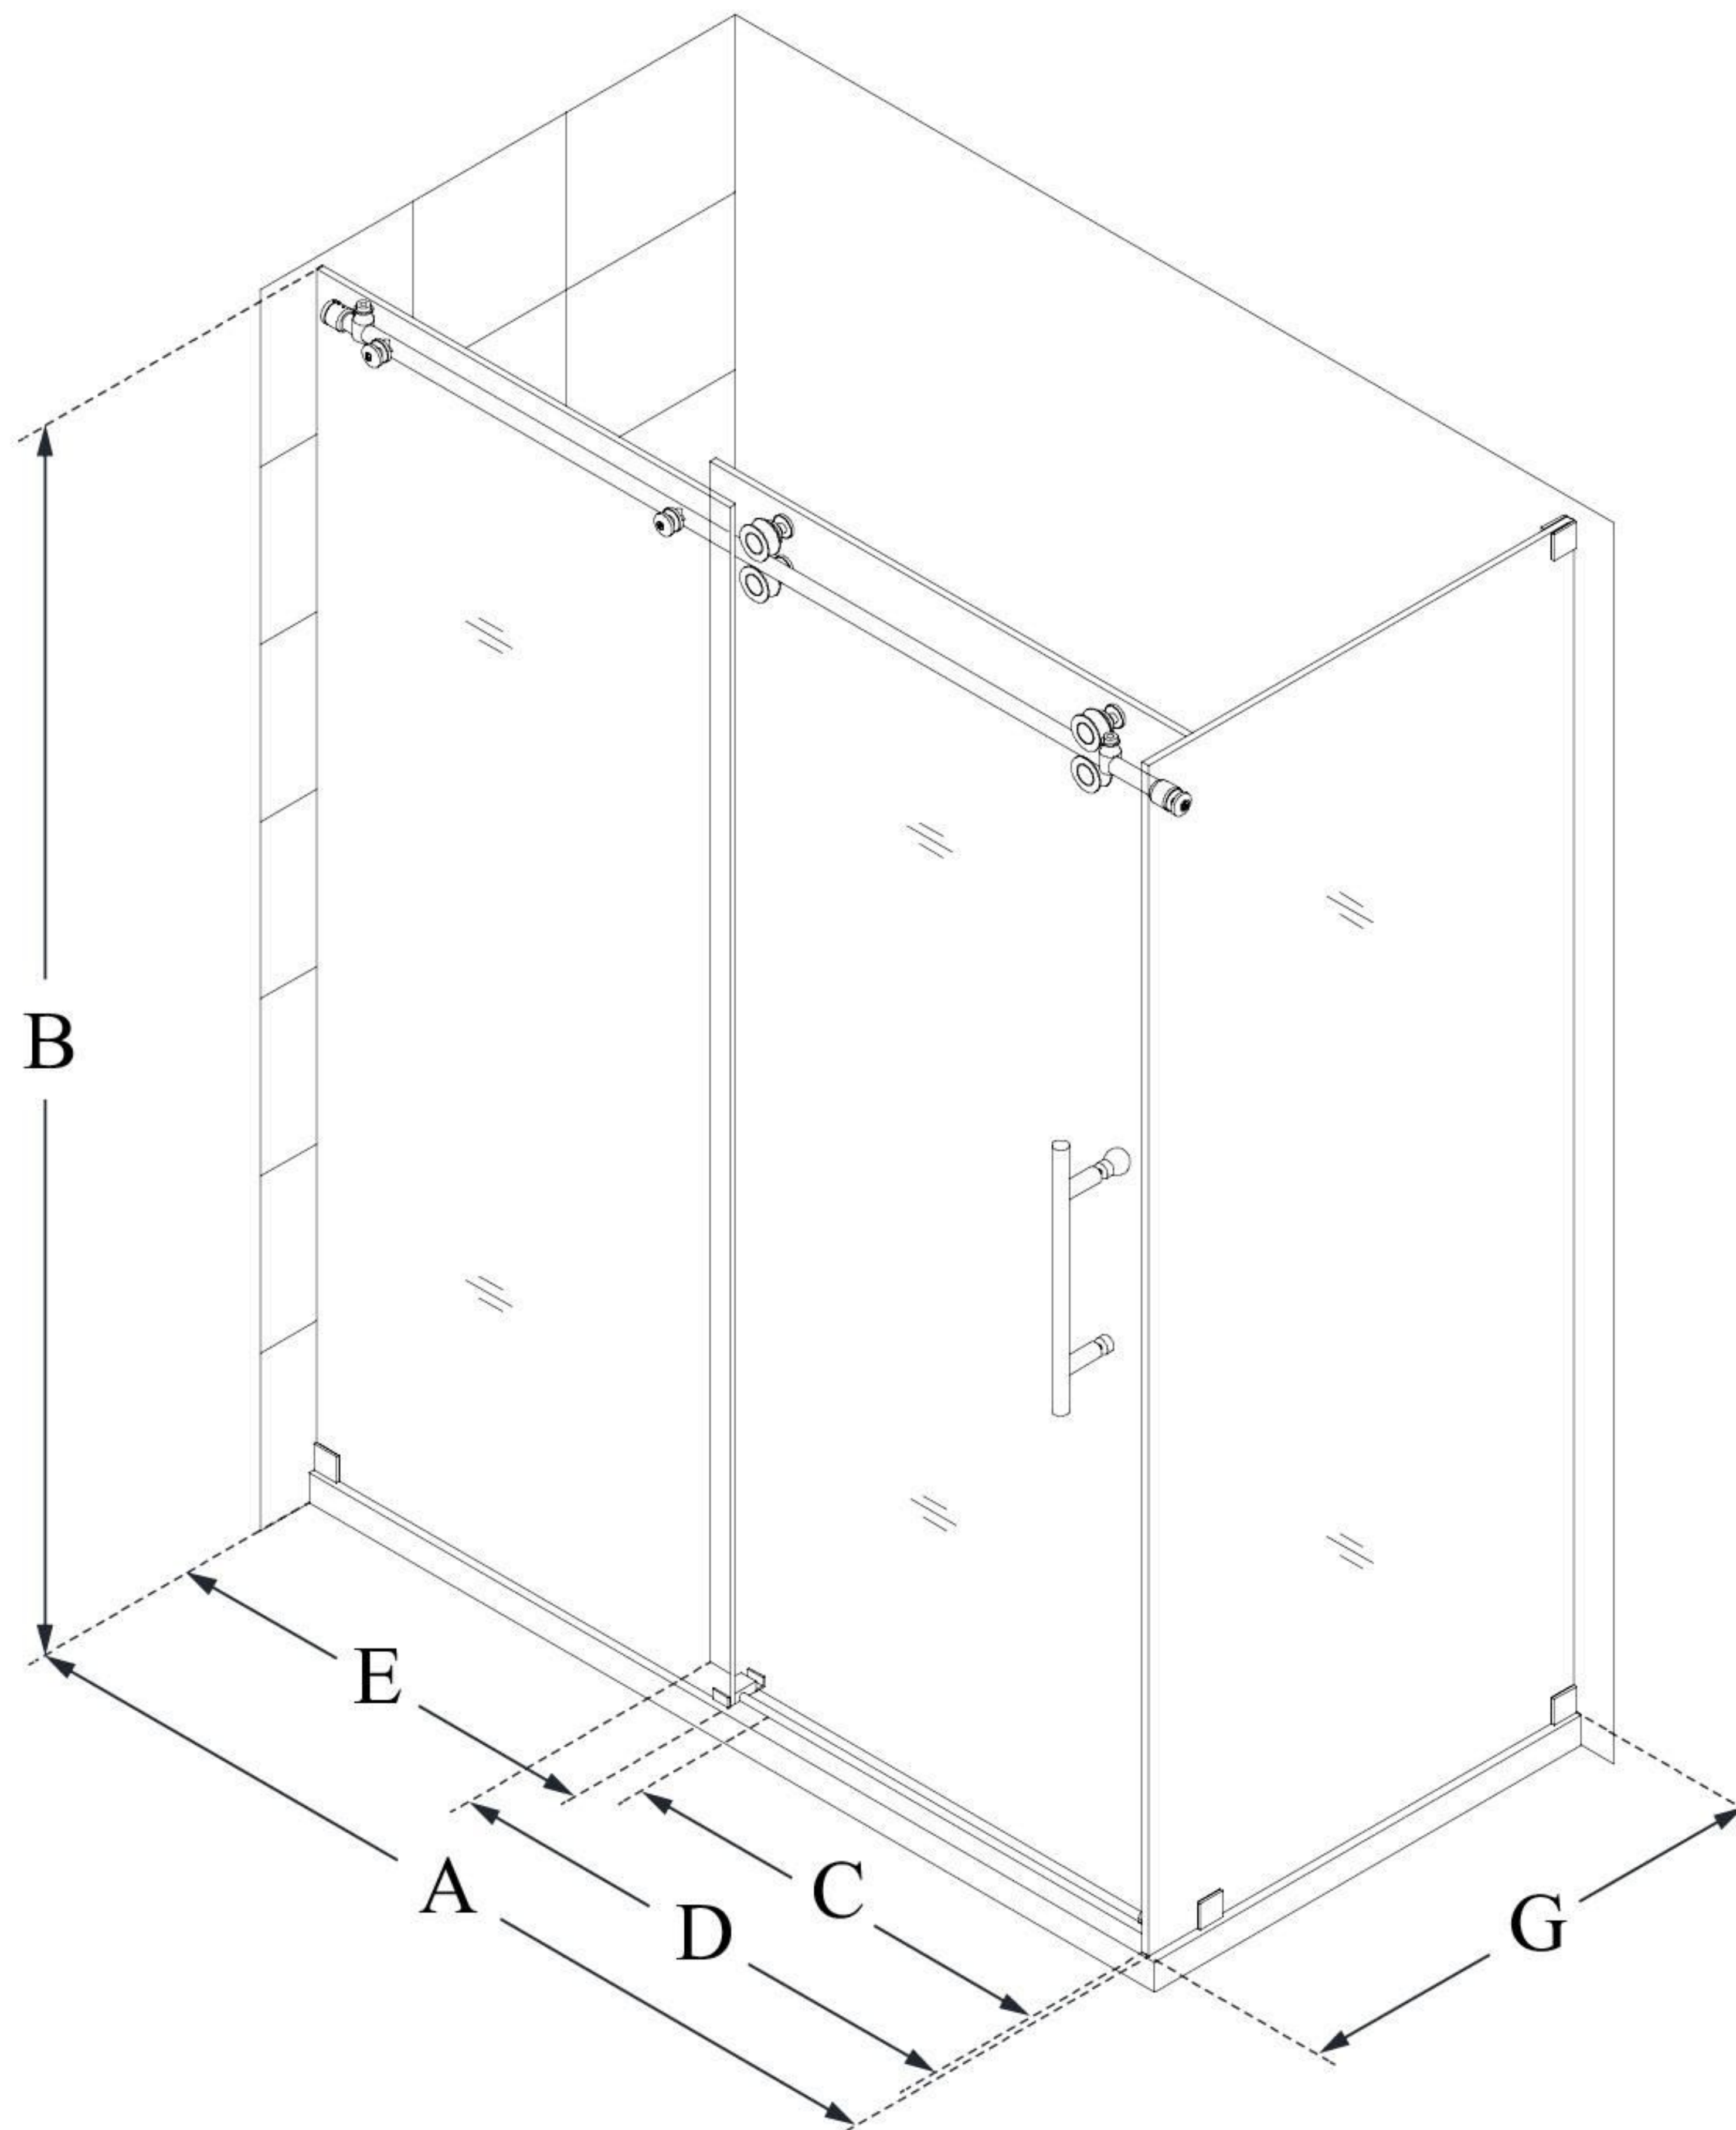

SHEN-6134602

ENIGMA-XO

DreamLine Enigma-XO 34 1/2
in. D x 60 3/8 in. W x 76 in. H
Fully Frameless Sliding Shower
Enclosure

SLIDING DOOR

CONFIGURATION DIMENSIONS:

A: 56 3/8" - 60 3/8"

MODEL WIDTH

B: 76"

MODEL HEIGHT

C: 22 - 26"

ACCESS WIDTH

D: 32"

DOOR WIDTH

E: 29 3/16"

INLINE PANEL WIDTH

G: 34 1/2"

RETURN PANEL WIDTH

DreamLine reserves the right to update or modify the hardware or materials pictured without prior notice for the purpose of product improvement and customer satisfaction.