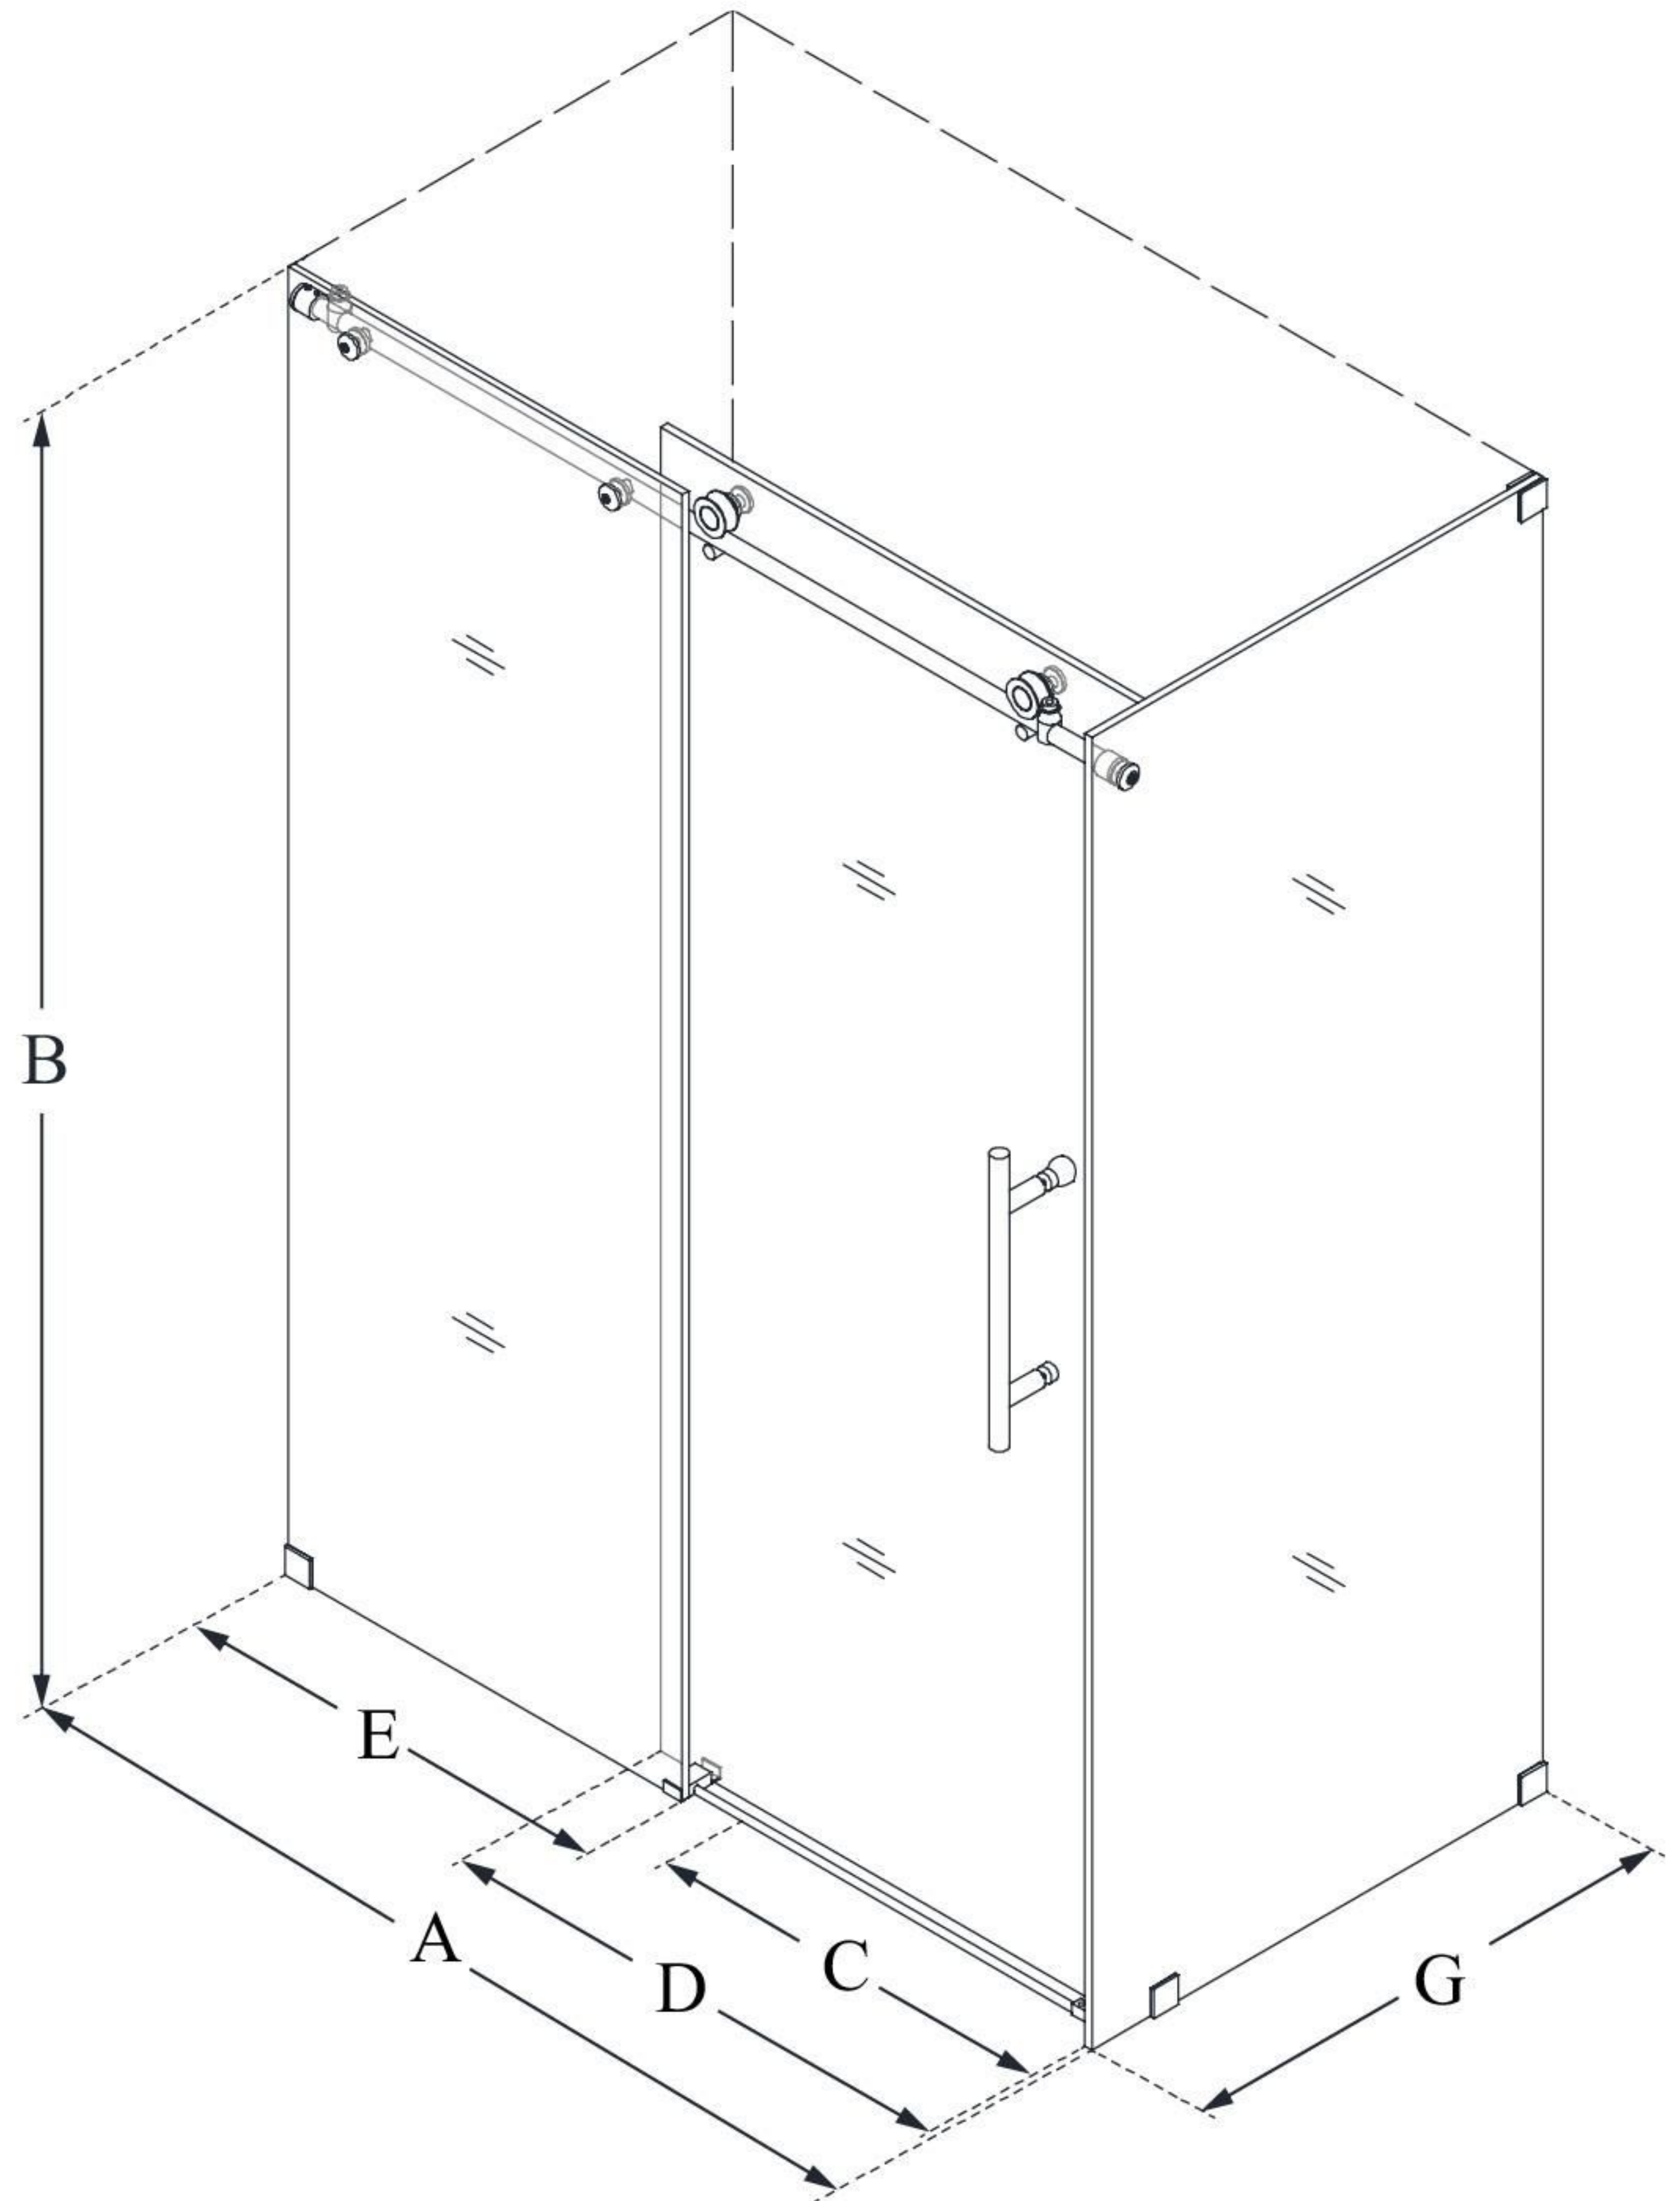

SHEN-6134600

ENIGMA-X

DreamLine Enigma-X 34 1/2" D x
60 3/8" W x 76" H Fully Frameless
Sliding Shower Enclosure

SLIDING DOOR

CONFIGURATION DIMENSIONS:

A: 56 3/8 - 60 3/8"

MODEL WIDTH

B: 76"

MODEL HEIGHT

C: 22 - 26"

ACCESS WIDTH

D: 32"

DOOR WIDTH

E: 29 3/16"

INLINE PANEL WIDTH

G: 34 1/2"

RETURN PANEL WIDTH

DreamLine reserves the right to update or modify the hardware or materials pictured without prior notice for the purpose of product improvement and customer satisfaction.