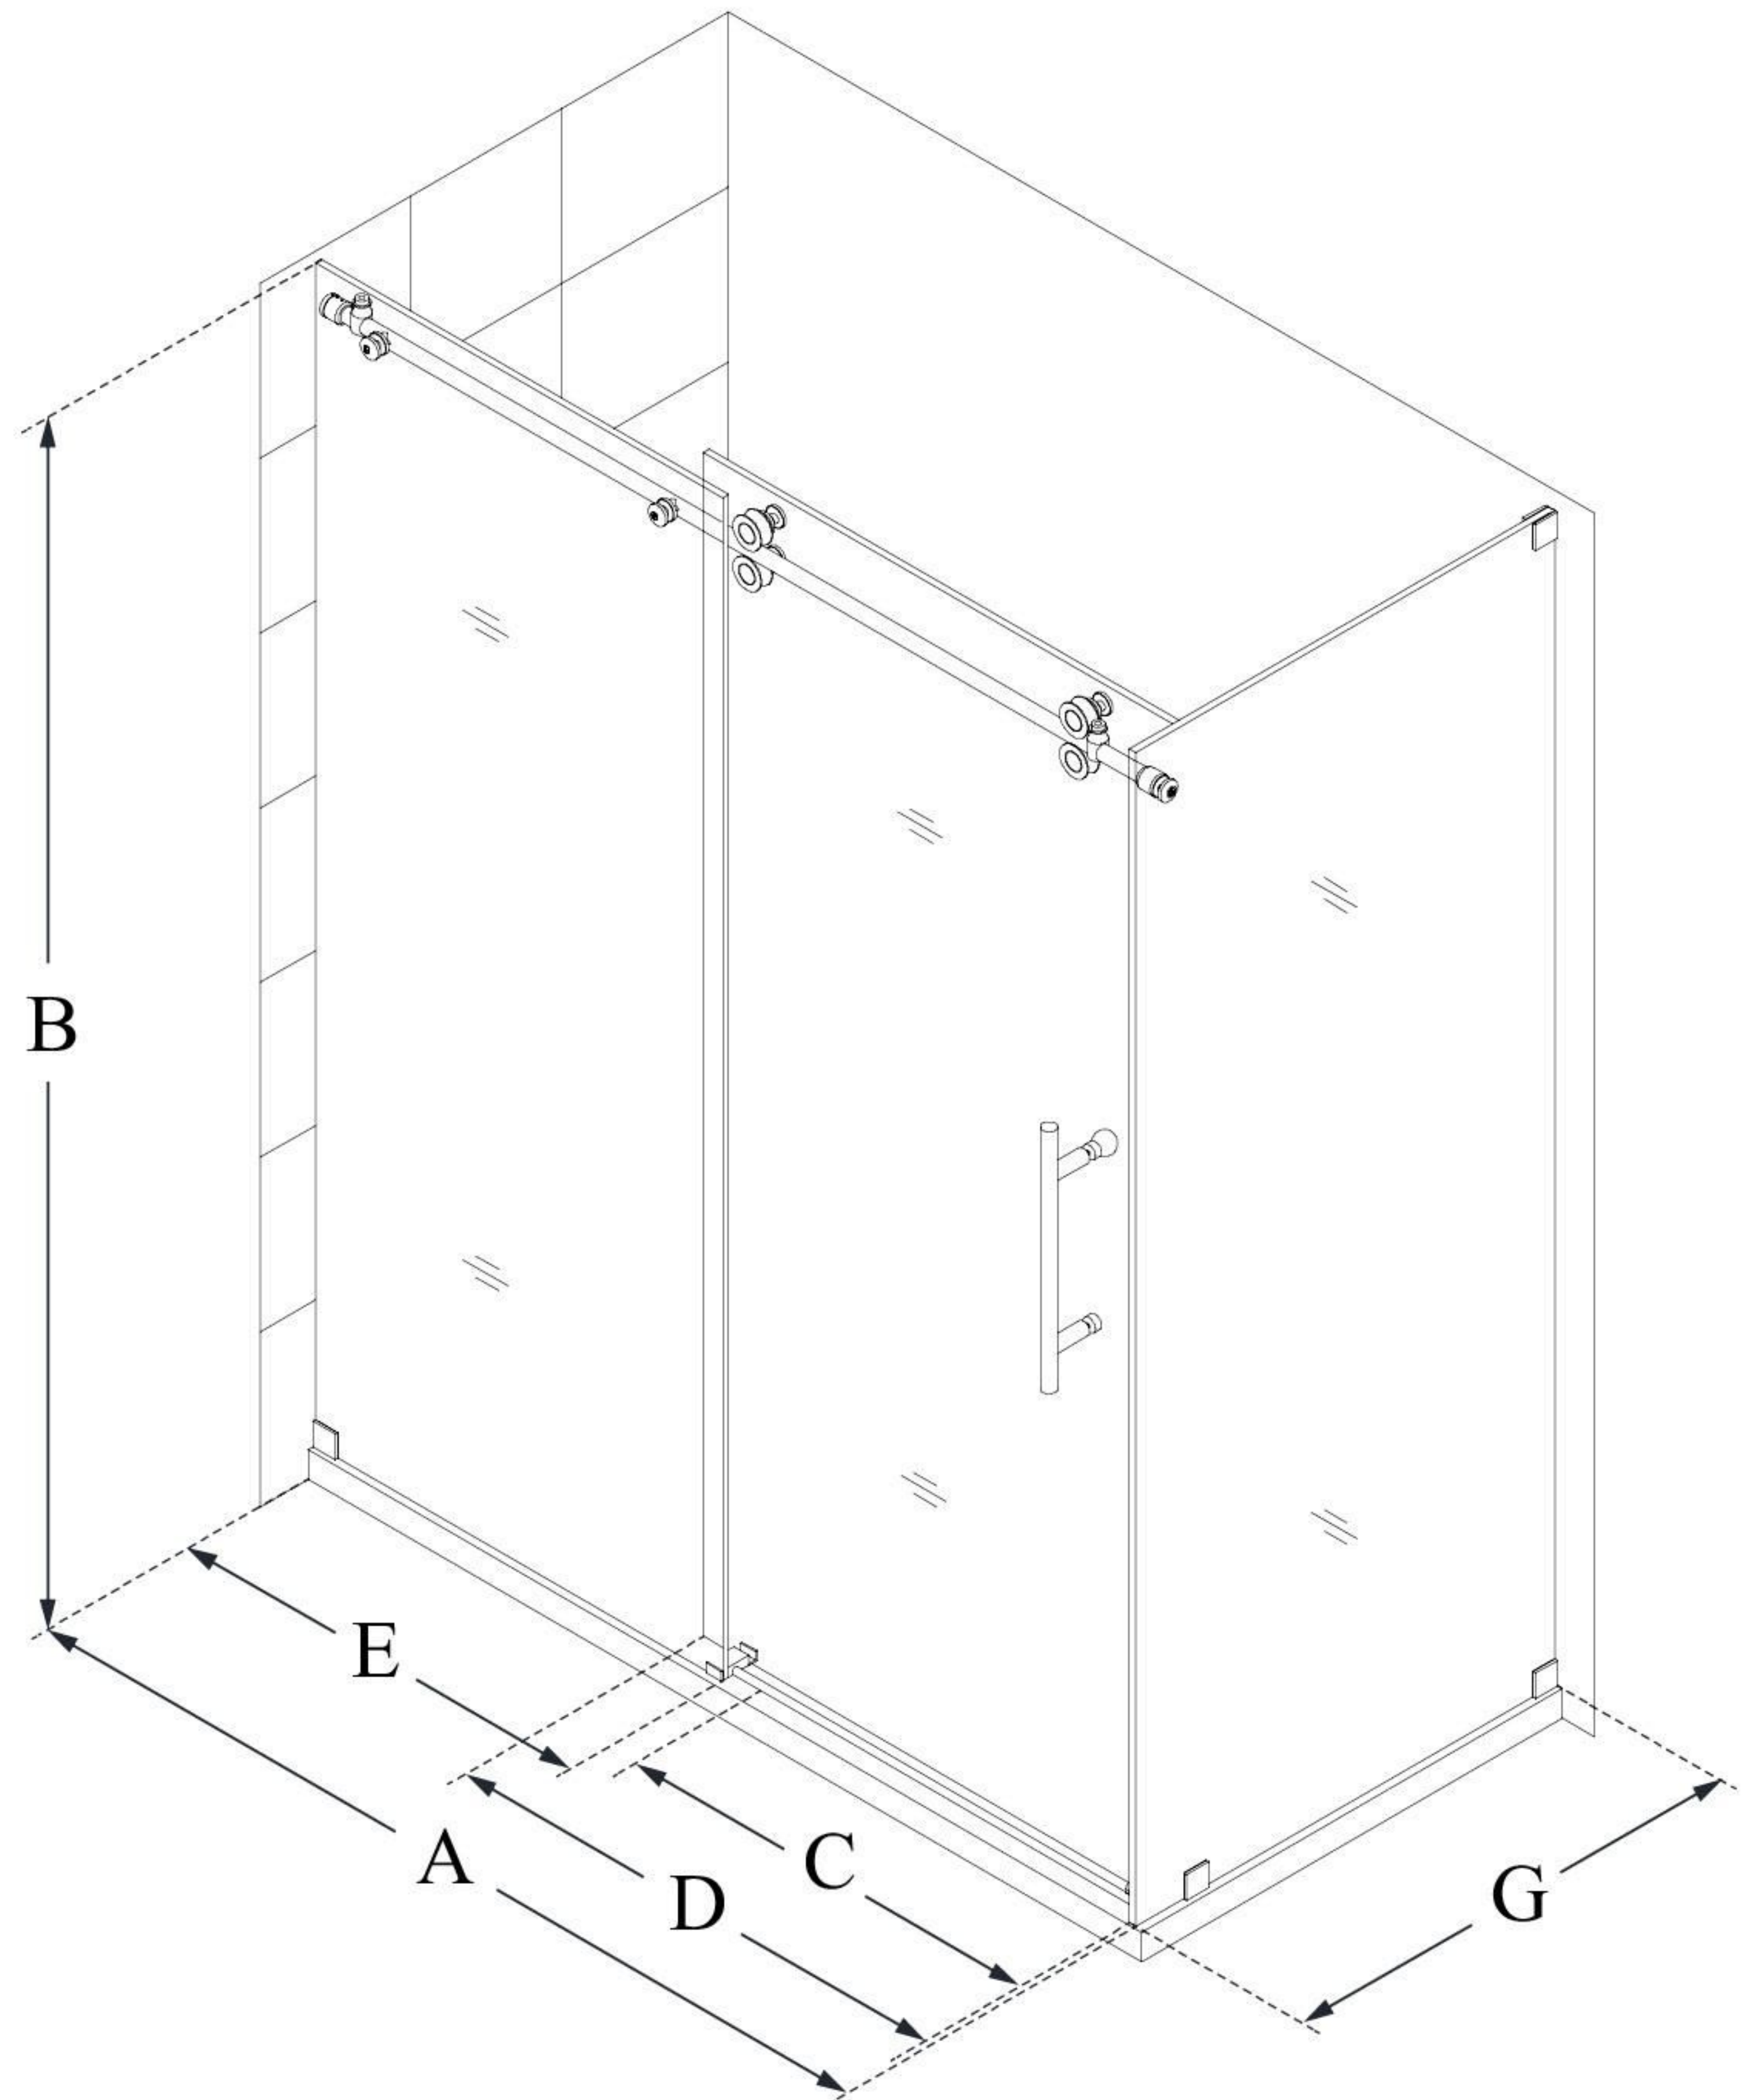

## **ENIGMA-XO**

DreamLine Enigma-XO 34 1/2  
in. D x 54 3/8 in. W x 76 in. H  
Fully Frameless Sliding Shower  
Enclosure

**SLIDING DOOR**

### **CONFIGURATION DIMENSIONS:**

**A: 50" - 54"**

MODEL WIDTH

**B: 76"**

MODEL HEIGHT

**C: 19" - 23"**

ACCESS WIDTH

**D: 29"**

DOOR WIDTH

**E: 26 1/8"**

INLINE PANEL WIDTH

**G: 34 1/2"**

RETURN PANEL WIDTH

DreamLine reserves the right to update or modify the hardware or materials pictured without prior notice for the purpose of product improvement and customer satisfaction.