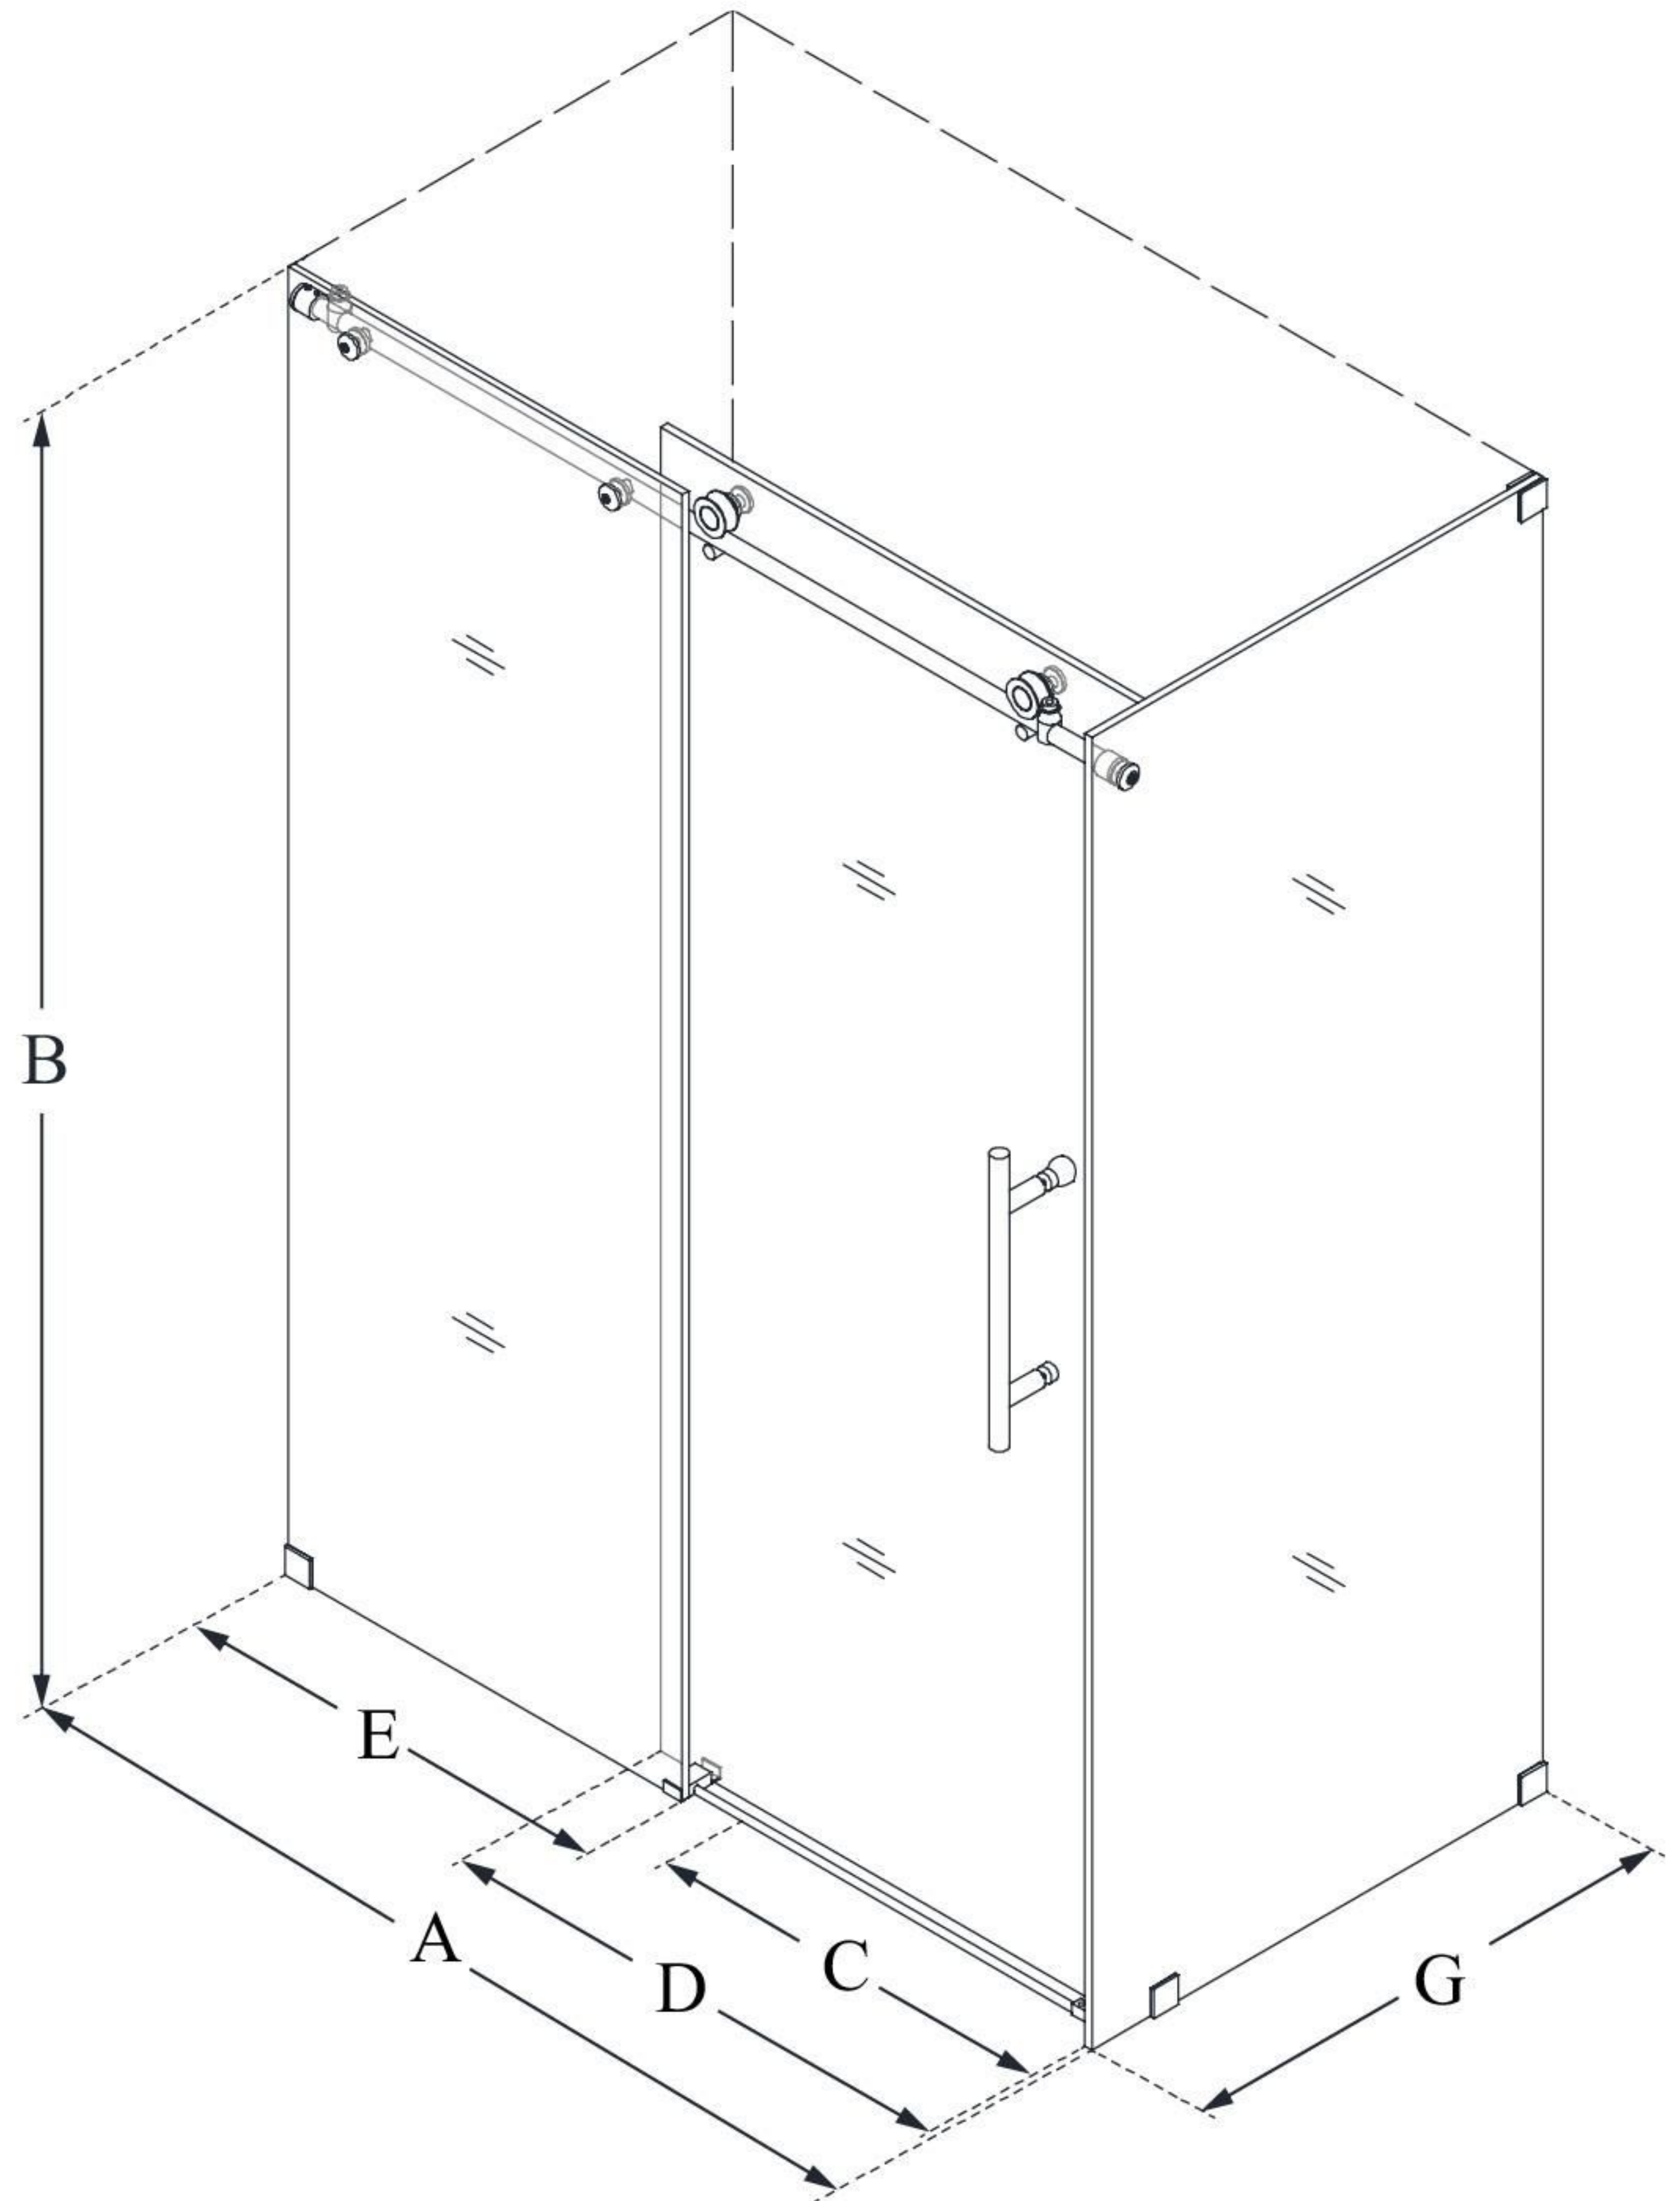

## ENIGMA-X

DreamLine Enigma-X 34 1/2" D x  
48 3/8" W x 76" H Fully Frameless  
Sliding Shower Enclosure

SLIDING DOOR

### CONFIGURATION DIMENSIONS:

**A: 44 3/8 - 48 3/8"**

MODEL WIDTH

**B: 76"**

MODEL HEIGHT

**C: 16 -20"**

ACCESS WIDTH

**D: 26"**

DOOR WIDTH

**E: 23 1/8"**

INLINE PANEL WIDTH

**G: 34 1/2"**

RETURN PANEL WIDTH

DreamLine reserves the right to update or modify the hardware or materials pictured without prior notice for the purpose of product improvement and customer satisfaction.