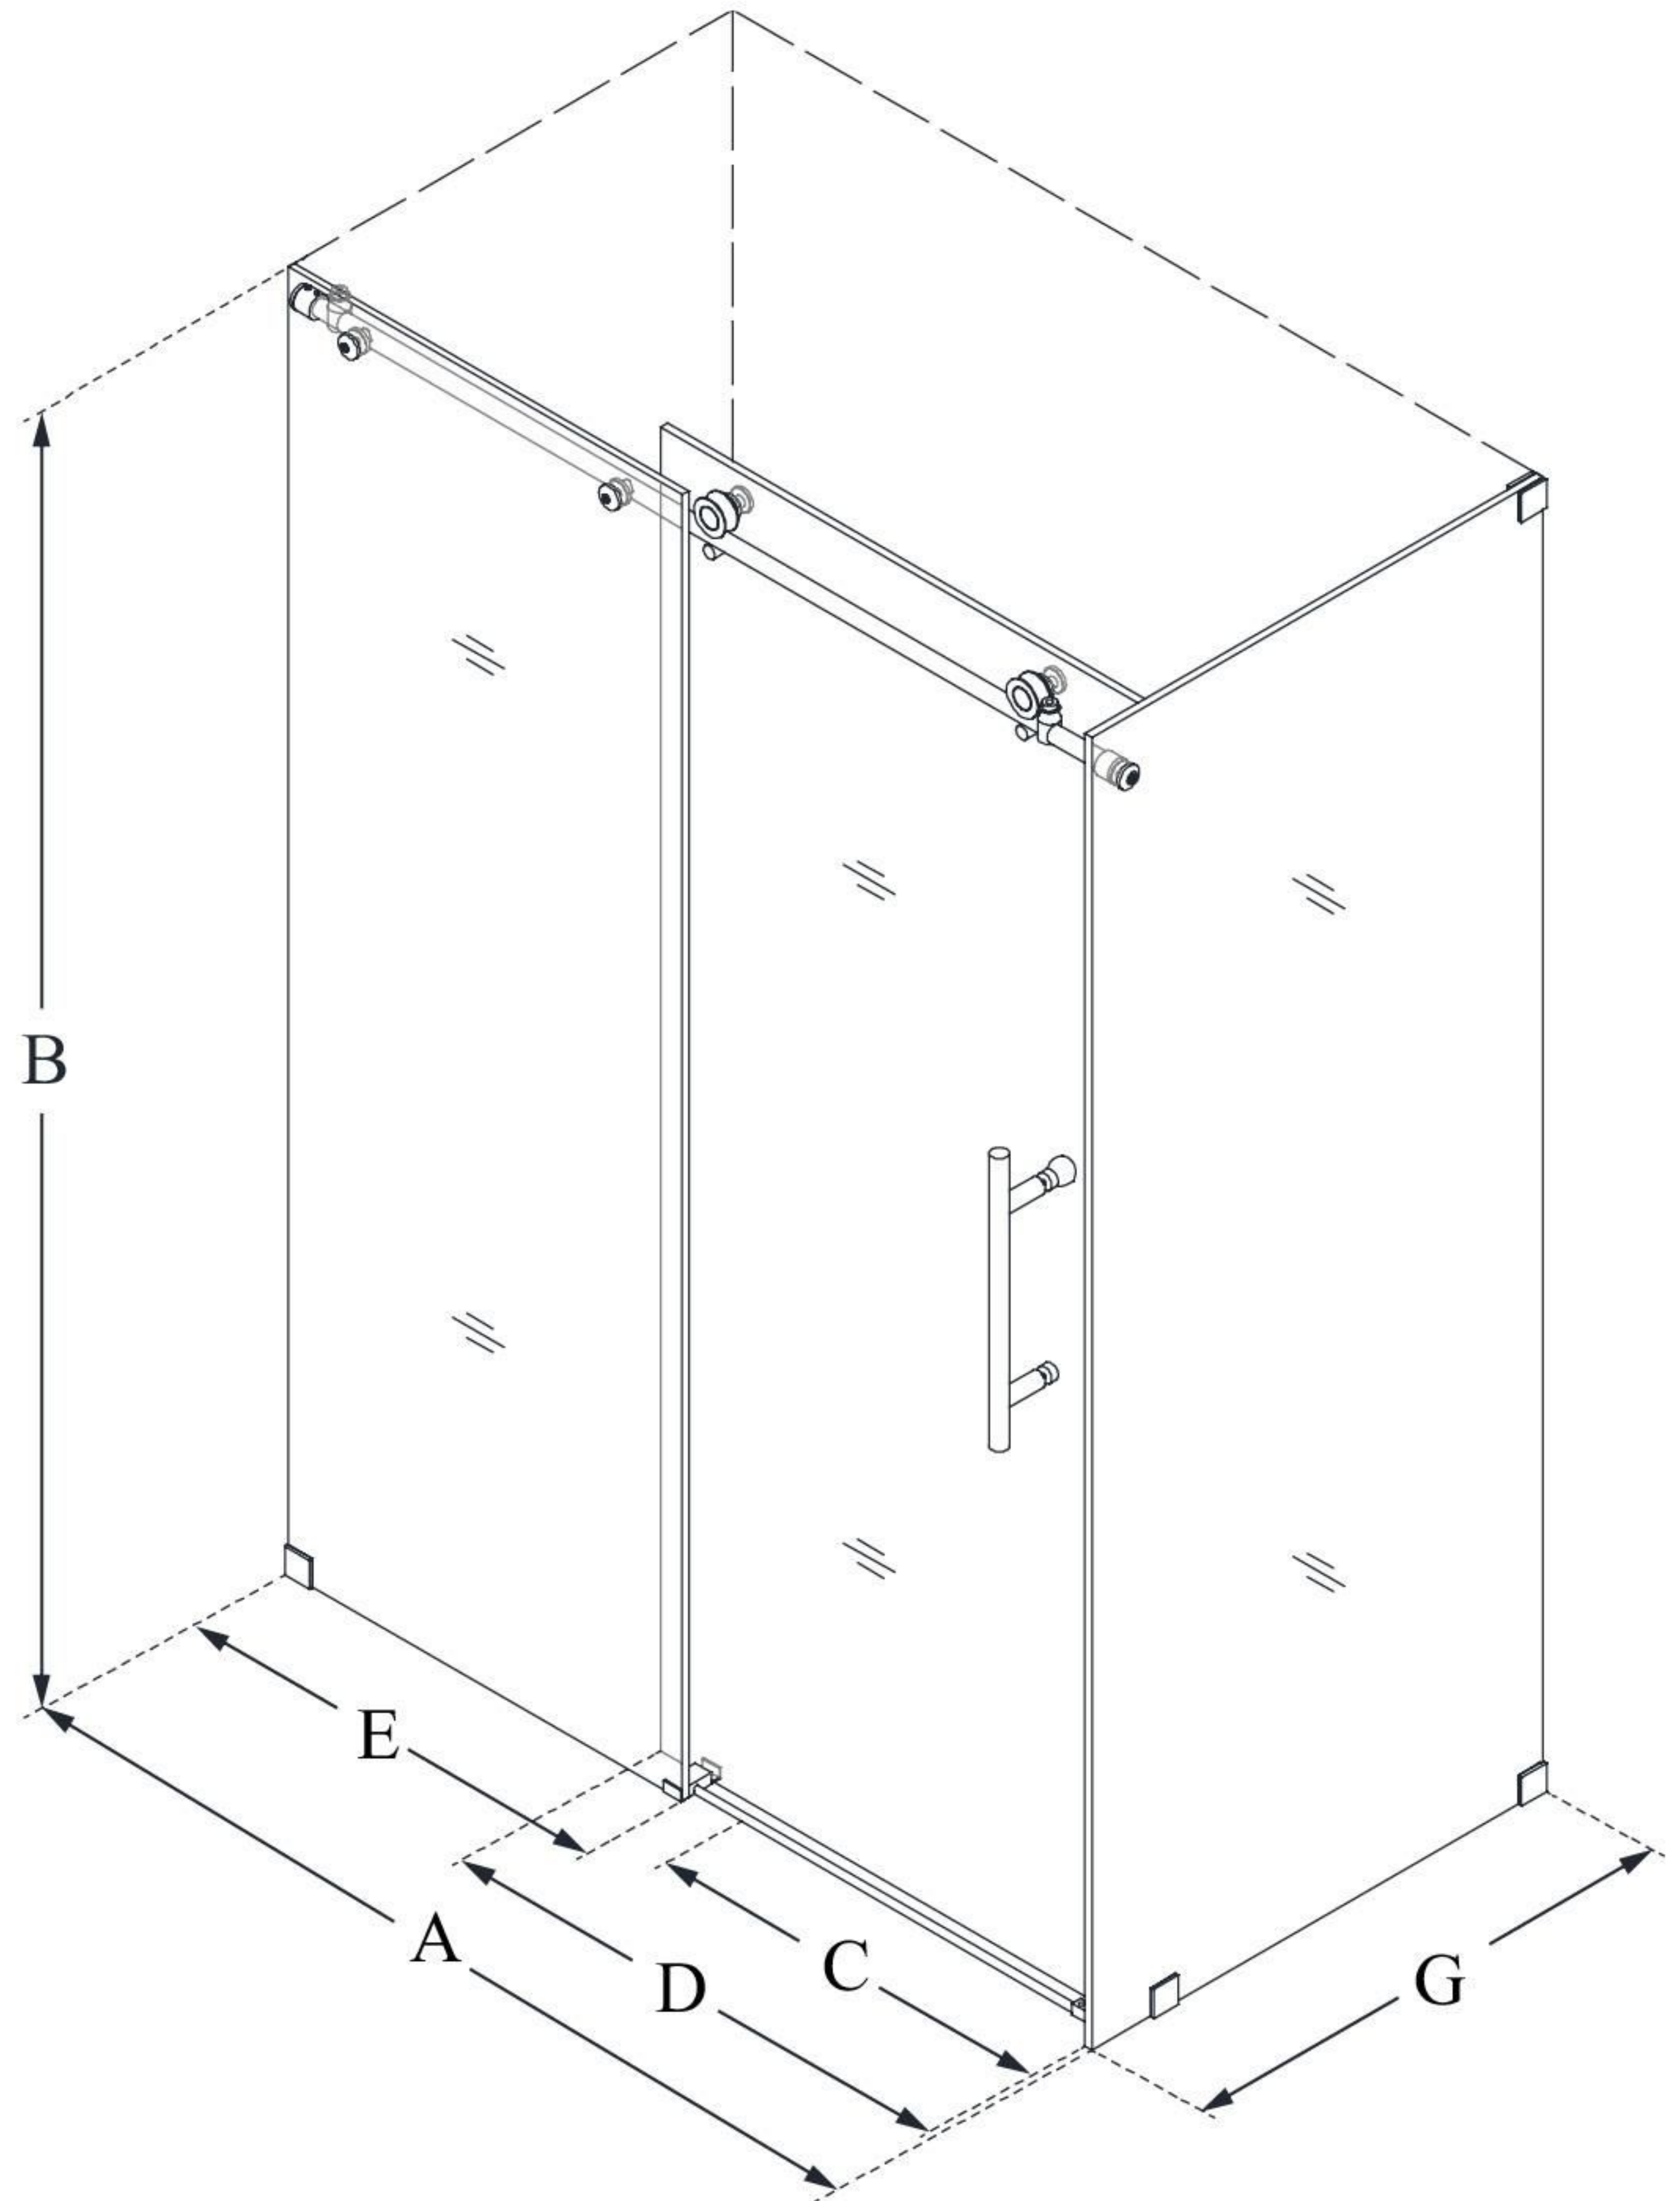

SHEN-6132601

ENIGMA-X

DreamLine Enigma-X 32 1/2" D x
60 3/8" W x 76" H Fully Frameless
Sliding Shower Enclosure

SLIDING DOOR

CONFIGURATION DIMENSIONS:

A: 56 3/8 - 60 3/8"

MODEL WIDTH

B: 76"

MODEL HEIGHT

C: 22 - 26"

ACCESS WIDTH

D: 32"

DOOR WIDTH

E: 29 3/16"

INLINE PANEL WIDTH

G: 32 1/2"

RETURN PANEL WIDTH

DreamLine reserves the right to update or modify the hardware or materials pictured without prior notice for the purpose of product improvement and customer satisfaction.