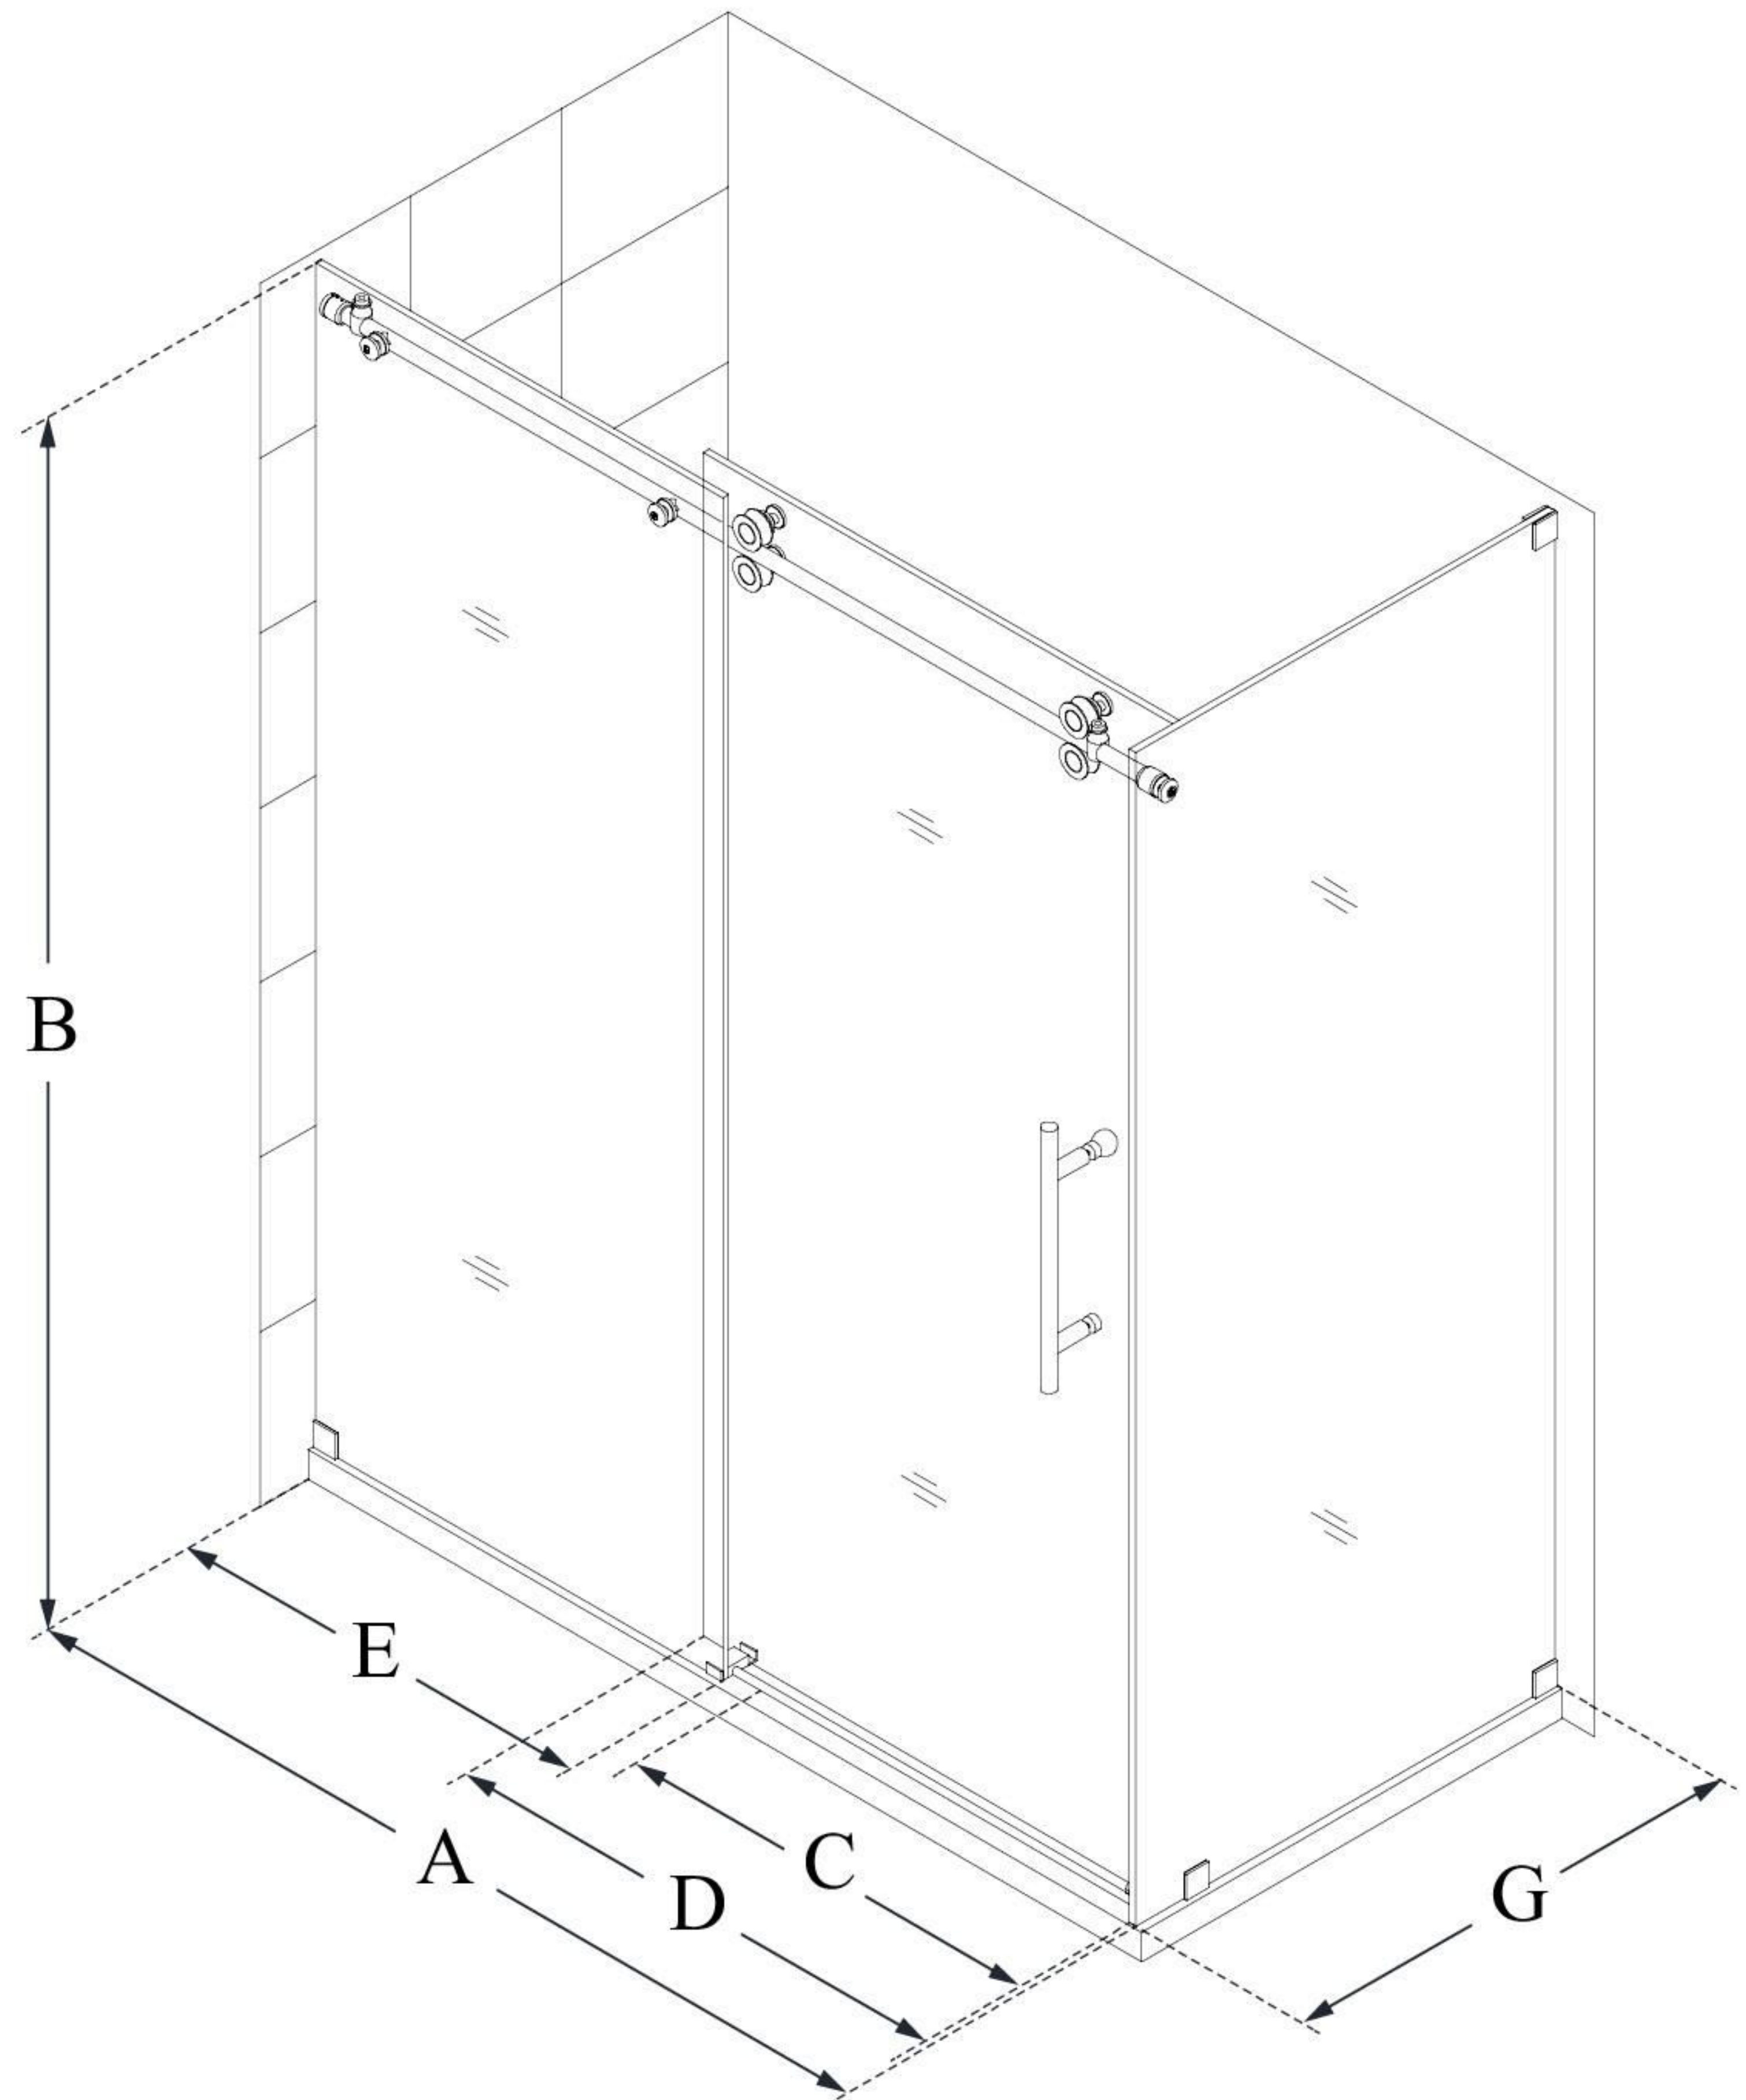

SHEN-6132482

ENIGMA-XO

DreamLine Enigma-XO 32 1/2
in. D x 48 3/8 in. W x 76 in. H
Fully Frameless Sliding Shower
Enclosure

SLIDING DOOR

CONFIGURATION DIMENSIONS:

A: 44 3/8" - 48 3/8"

MODEL WIDTH

B: 76"

MODEL HEIGHT

C: 16 - 20"

ACCESS WIDTH

D: 26"

DOOR WIDTH

E: 23 1/8"

INLINE PANEL WIDTH

G: 32 1/2"

RETURN PANEL WIDTH

DreamLine reserves the right to update or modify the hardware or materials pictured without prior notice for the purpose of product improvement and customer satisfaction.