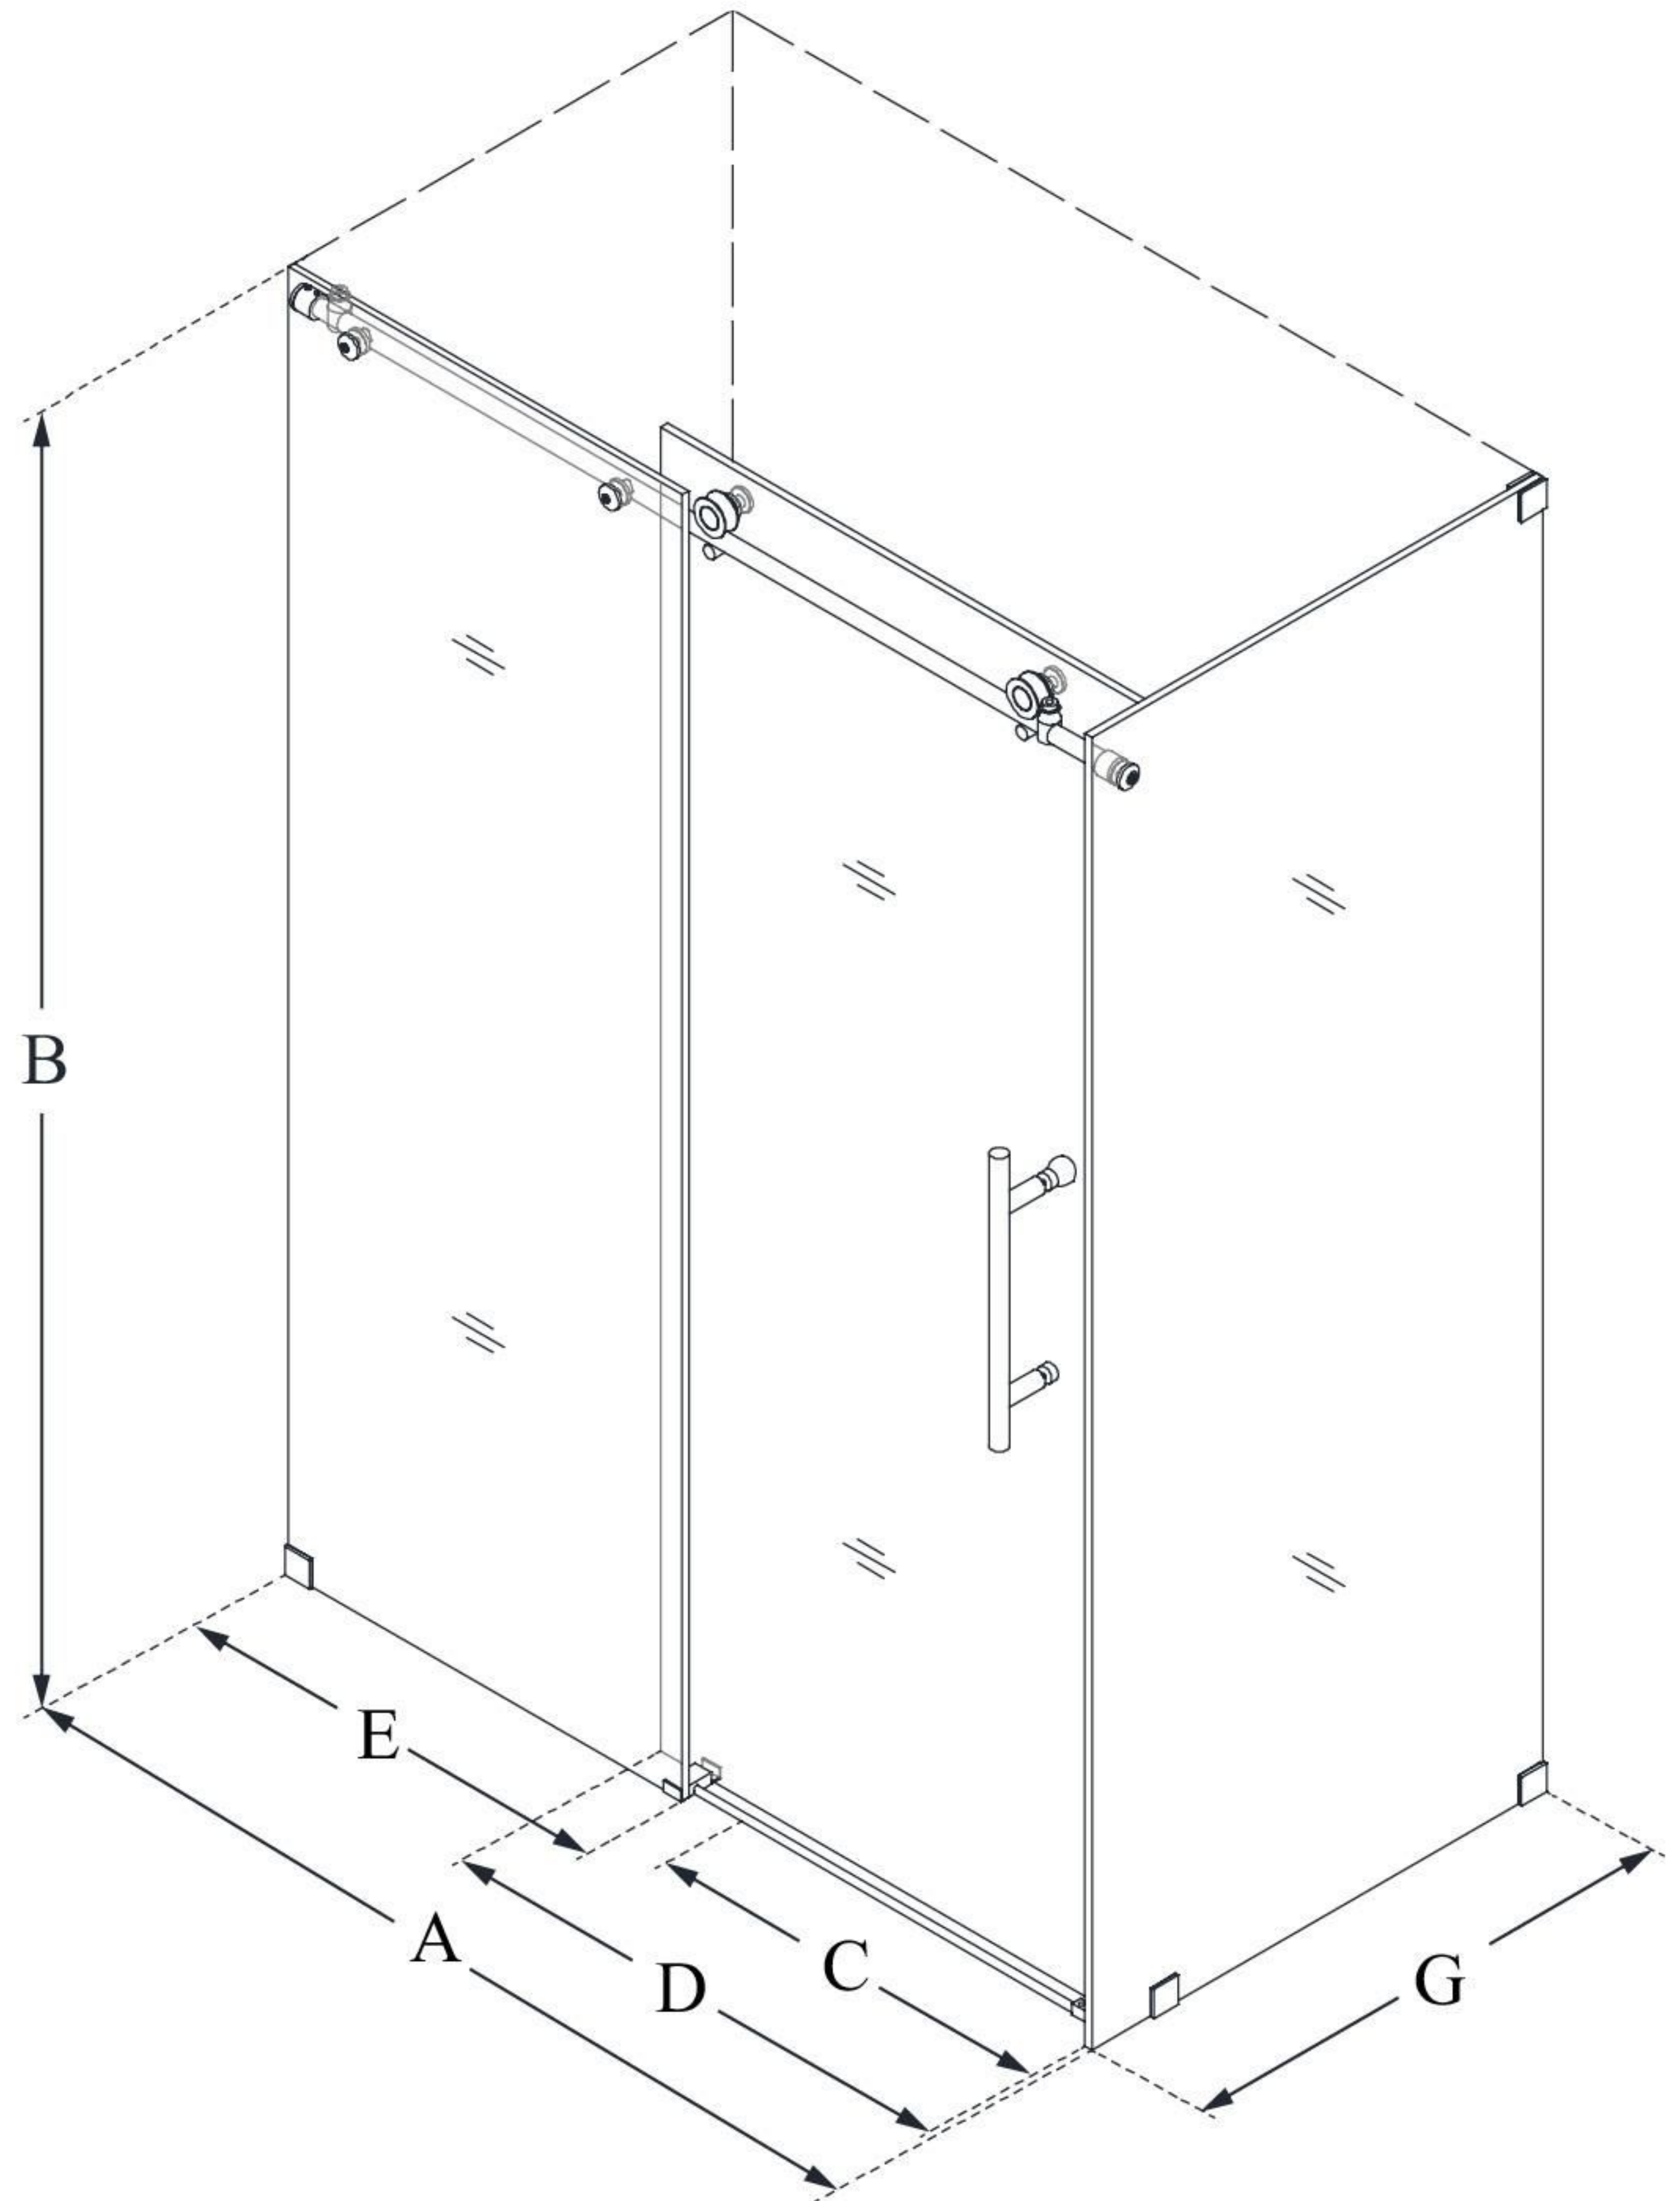

SHEN-6132481

ENIGMA-X

DreamLine Enigma-X 32 1/2" D x
48 3/8" W x 76" H Fully Frameless
Sliding Shower Enclosure

SLIDING DOOR

CONFIGURATION DIMENSIONS:

A: 44 3/8 - 48 3/8"

MODEL WIDTH

B: 76"

MODEL HEIGHT

C: 16 -20"

ACCESS WIDTH

D: 26"

DOOR WIDTH

E: 23 1/8"

INLINE PANEL WIDTH

G: 32 1/2"

RETURN PANEL WIDTH

DreamLine reserves the right to update or modify the hardware or materials pictured without prior notice for the purpose of product improvement and customer satisfaction.