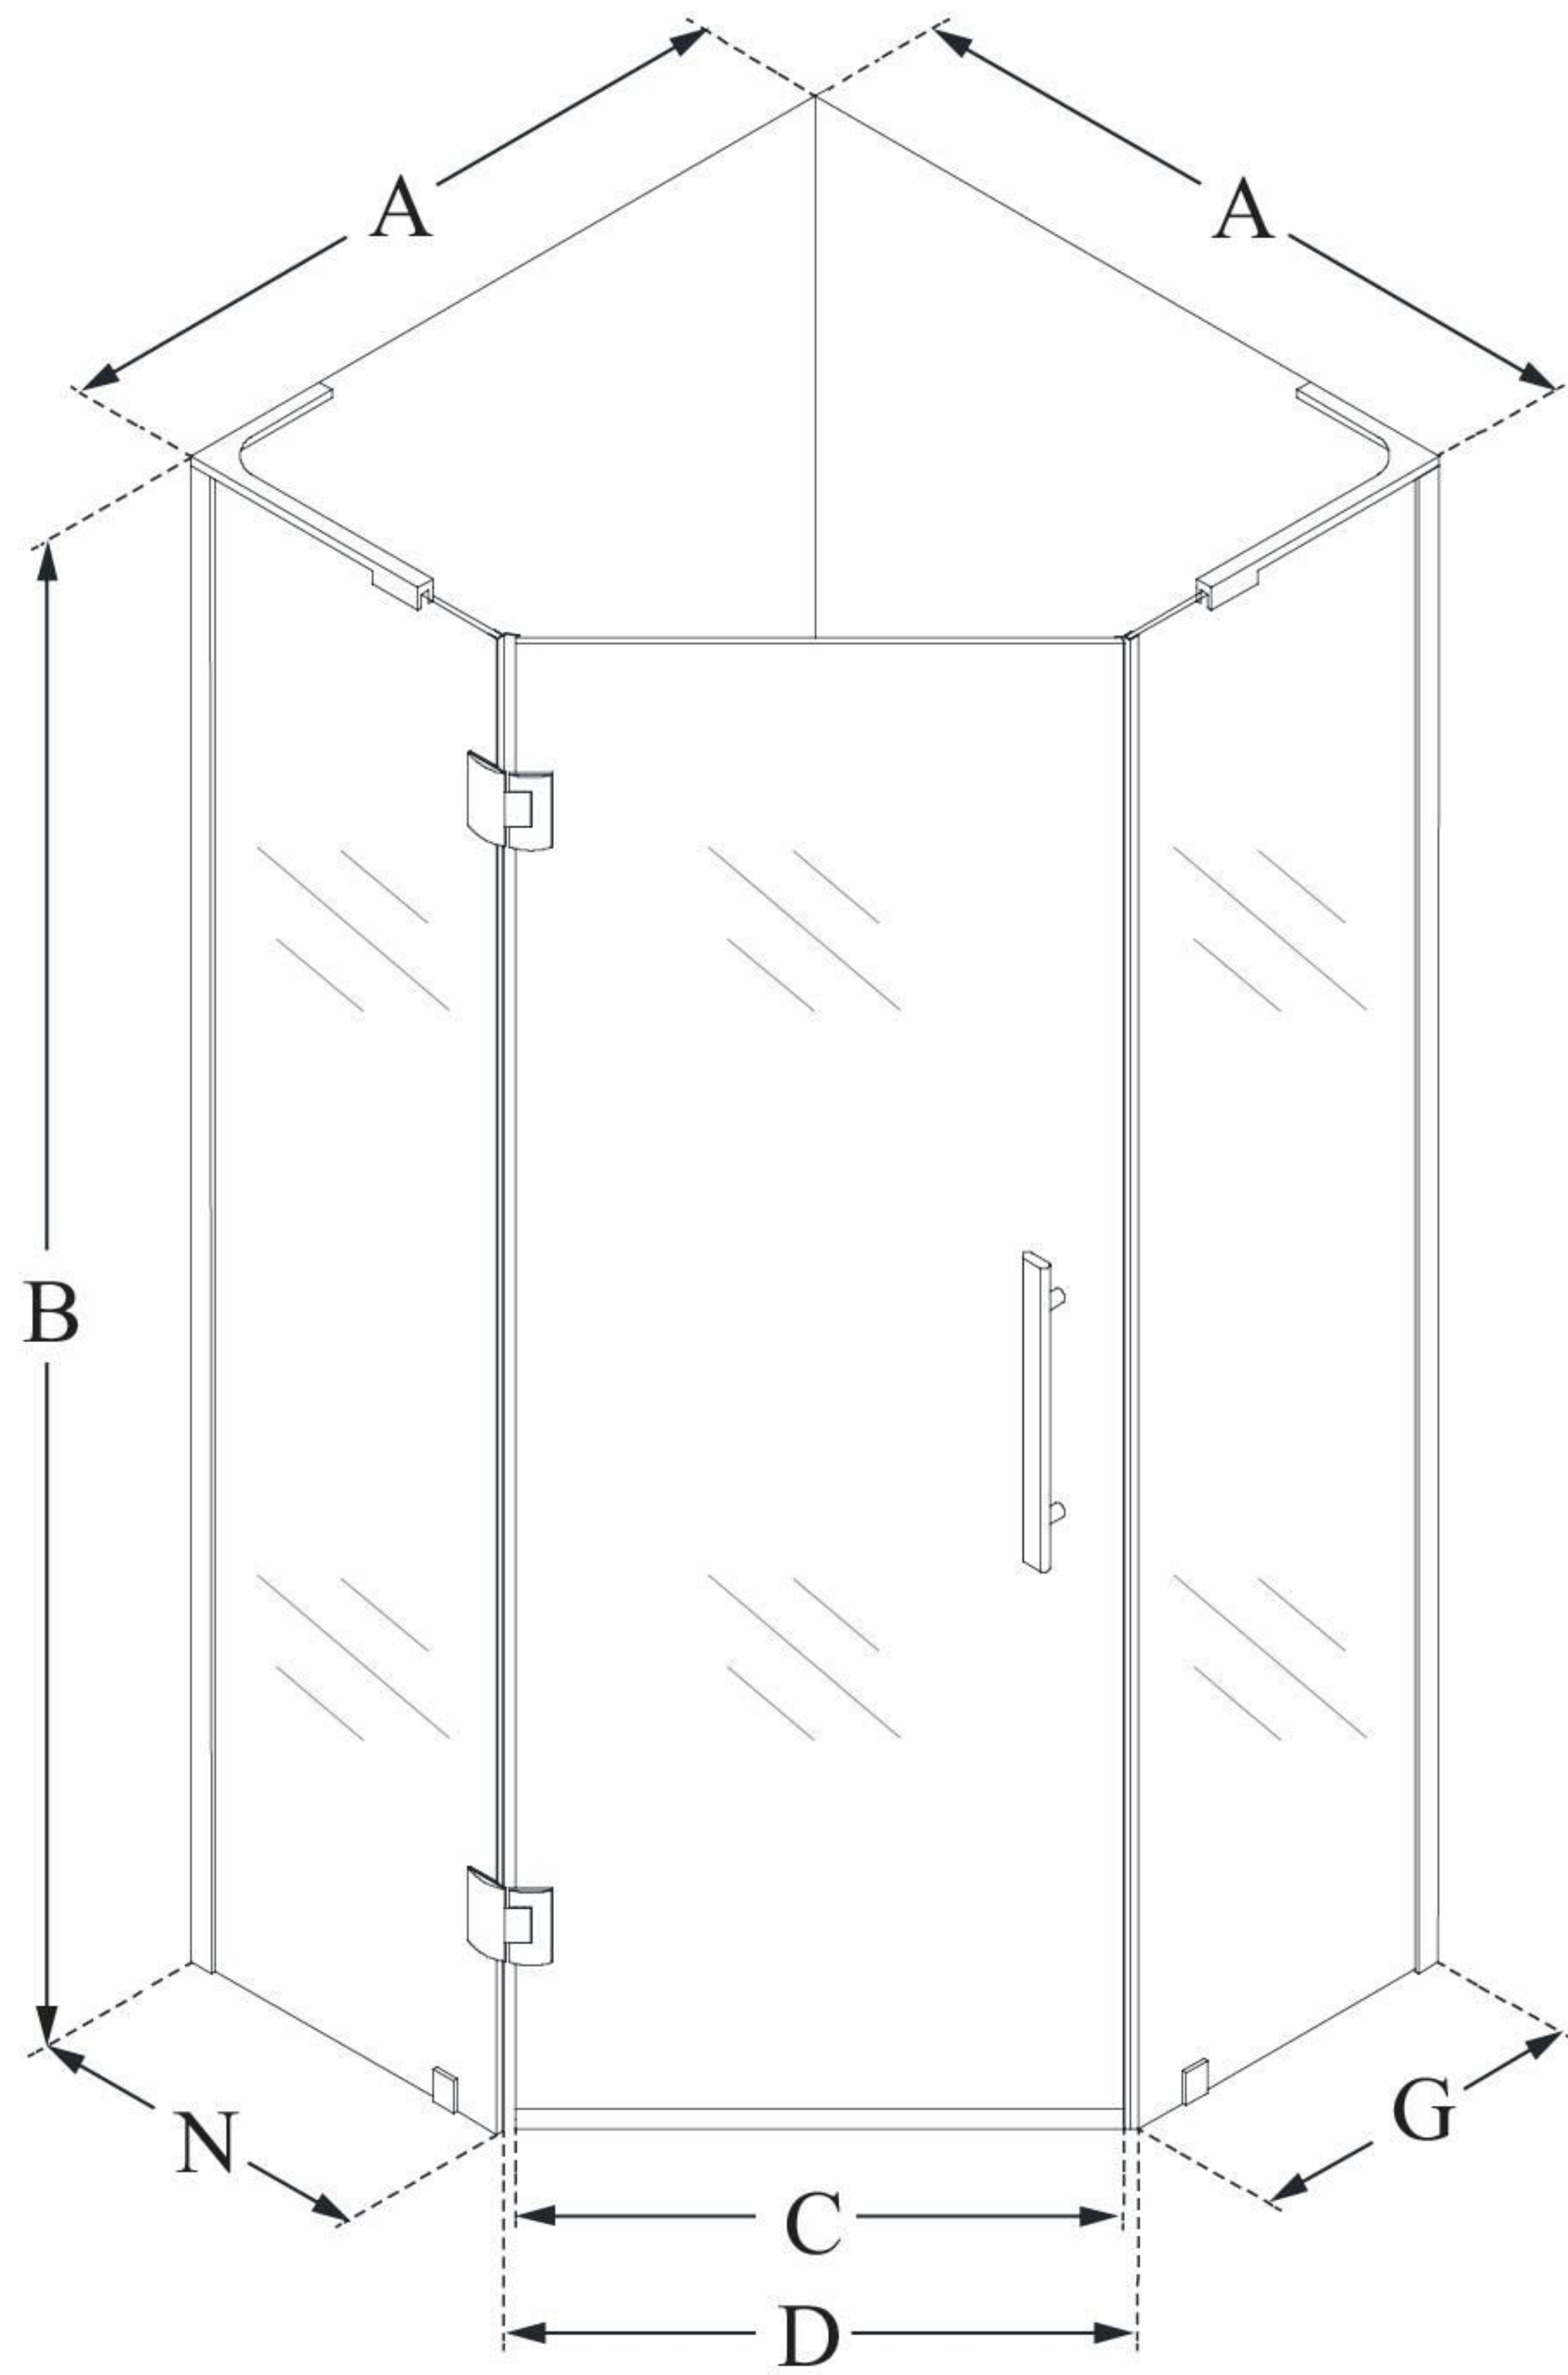

SHEN-2640400

PRISM PLUS

DreamLine Prism Plus 40" x 40"
x 72" Frameless Hinged Shower
Enclosure

SWING DOOR

CONFIGURATION DIMENSIONS:

A: 40"

MODEL WIDTH

B: 72"

MODEL HEIGHT

C: 23 1/8"

ACCESS WIDTH

D: 23 5/8"

DOOR WIDTH

A: 40"

MODEL DEPTH

G: 22 11/16"

SIDE PANEL WIDTH

N: 22 1/2"

HINGE PANEL WIDTH

DreamLine reserves the right to update or modify the hardware or materials pictured without prior notice for the purpose of product improvement and customer satisfaction.