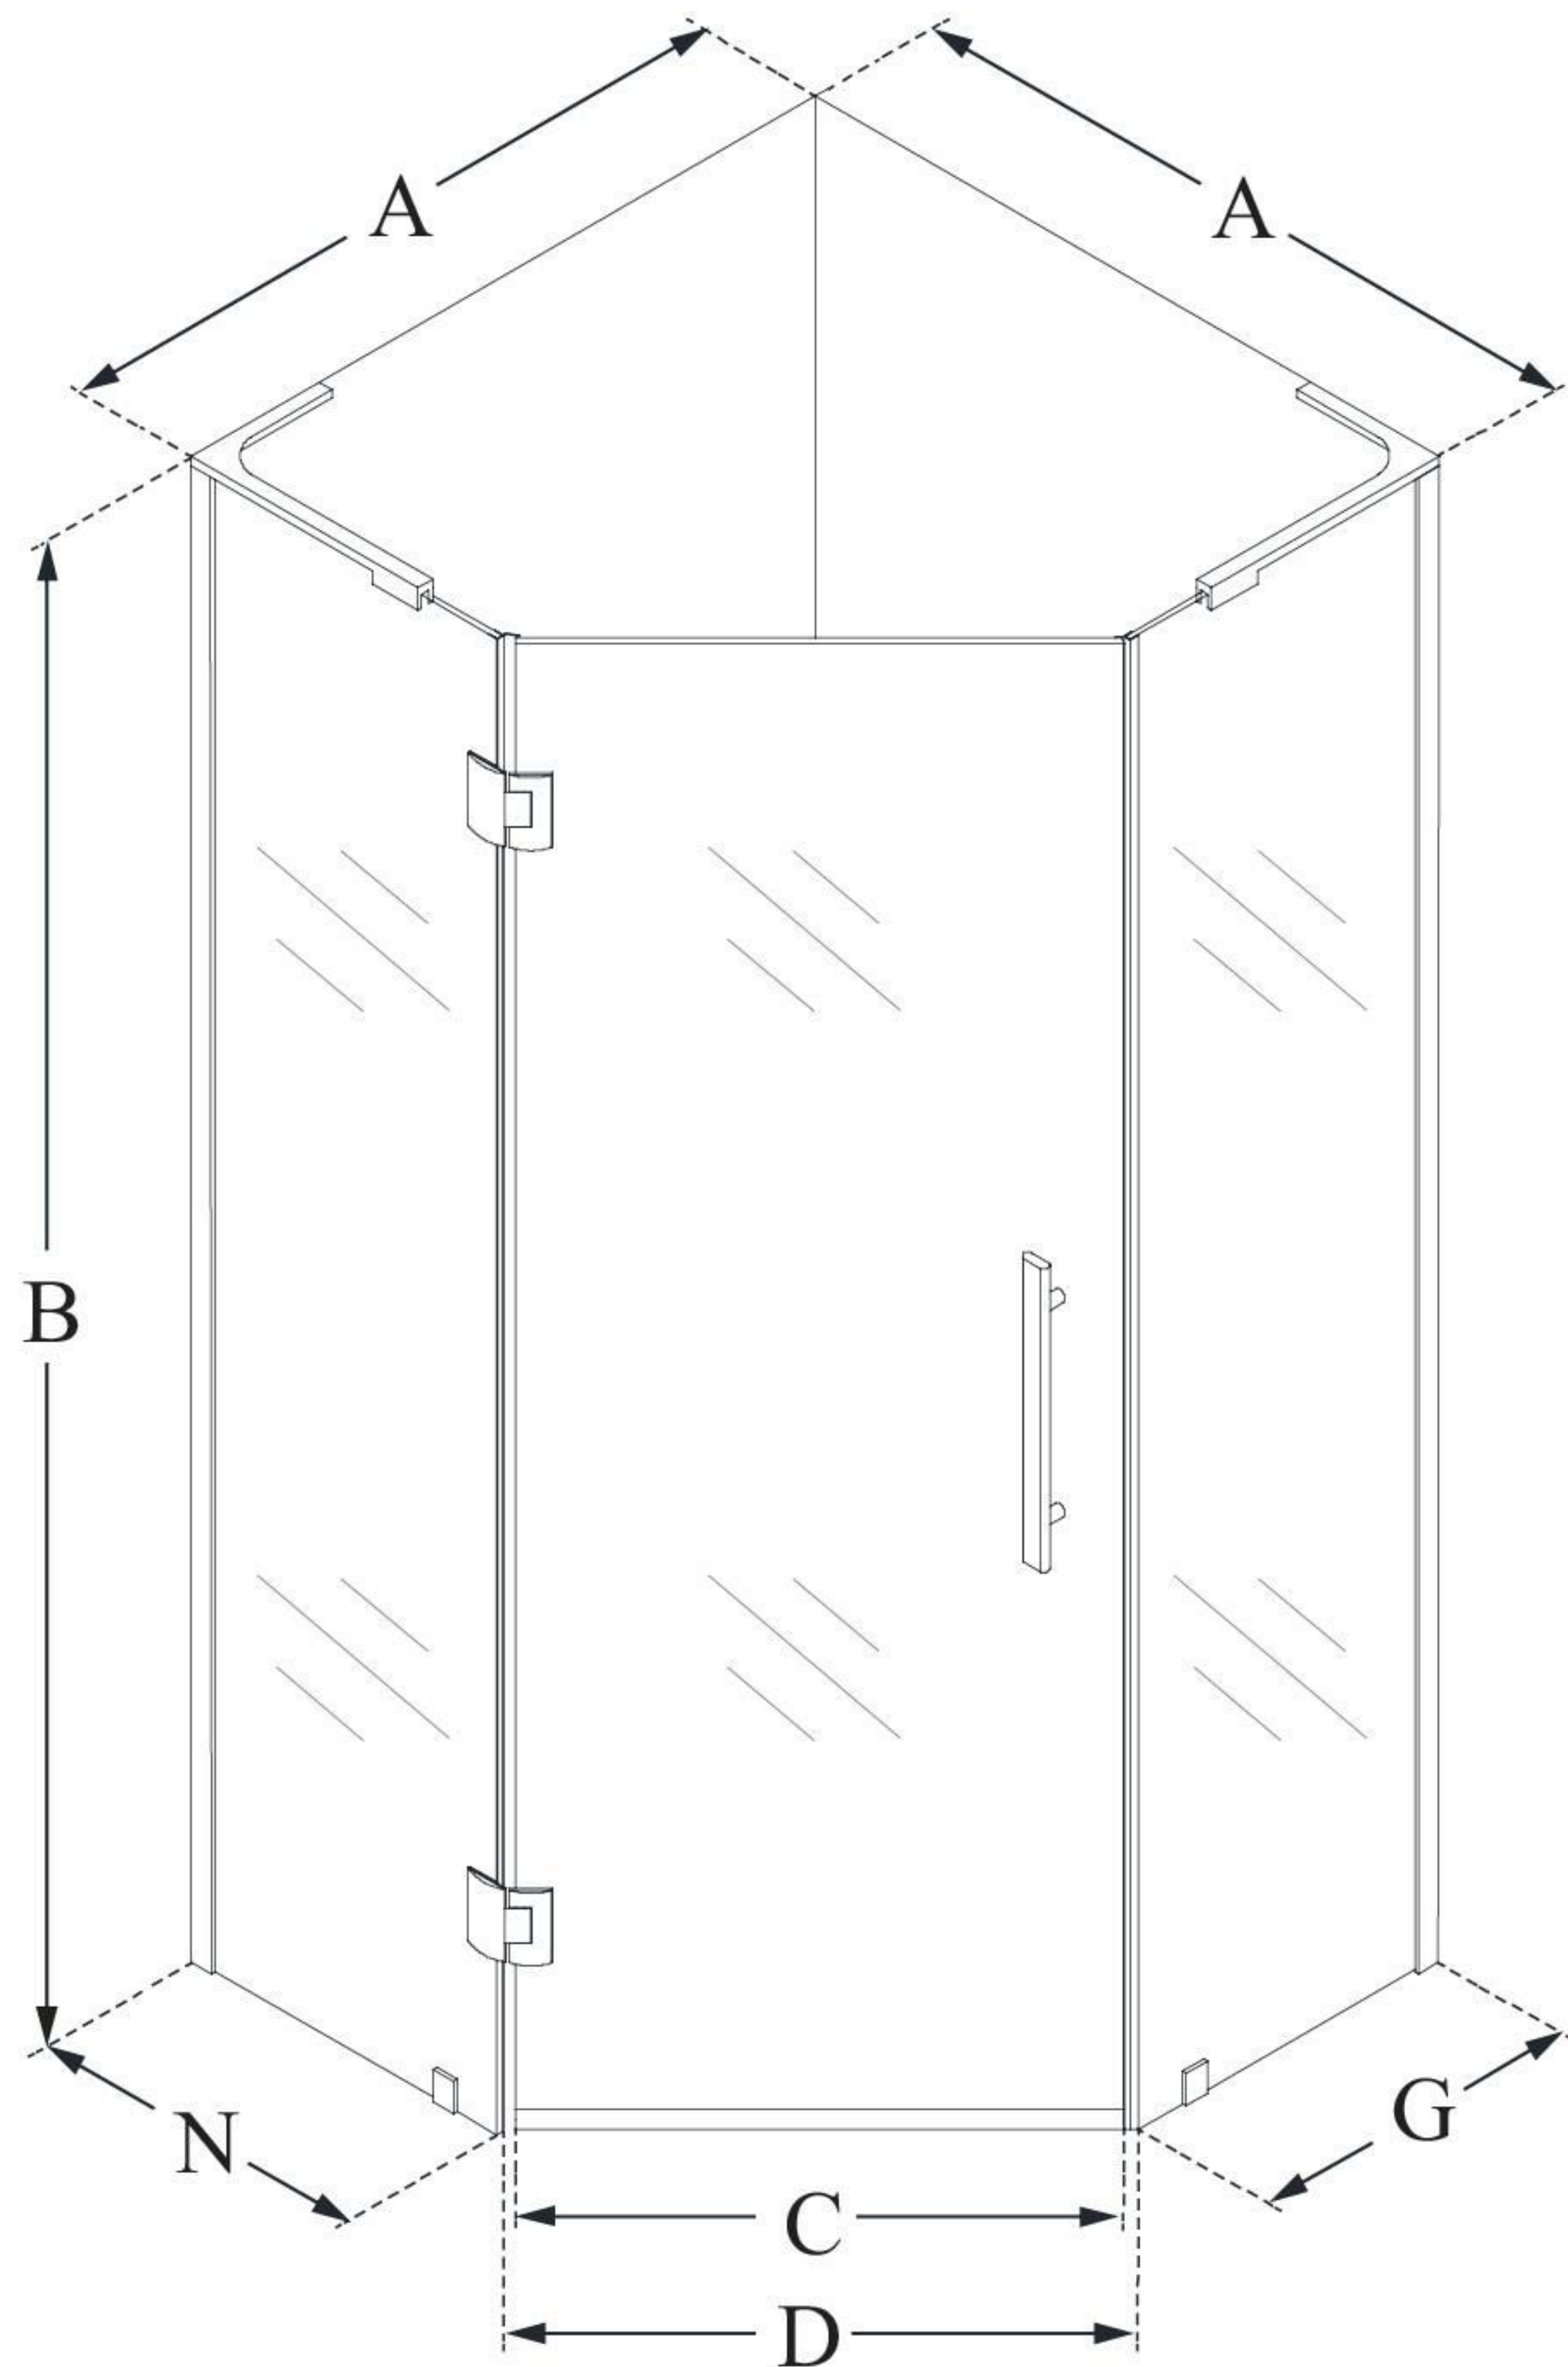

SHEN-2638380

PRISM PLUS

DreamLine Prism Plus 38" x 38"
x 72" Frameless Hinged Shower
Enclosure

SWING DOOR

CONFIGURATION DIMENSIONS:

A: 38"

MODEL WIDTH

B: 72"

MODEL HEIGHT

C: 23 1/8"

ACCESS WIDTH

D: 23 5/8"

DOOR WIDTH

A: 38"

MODEL DEPTH

G: 20 11/16"

SIDE PANEL WIDTH

N: 20 1/2"

HINGE PANEL WIDTH

DreamLine reserves the right to update or modify the hardware or materials pictured without prior notice for the purpose of product improvement and customer satisfaction.