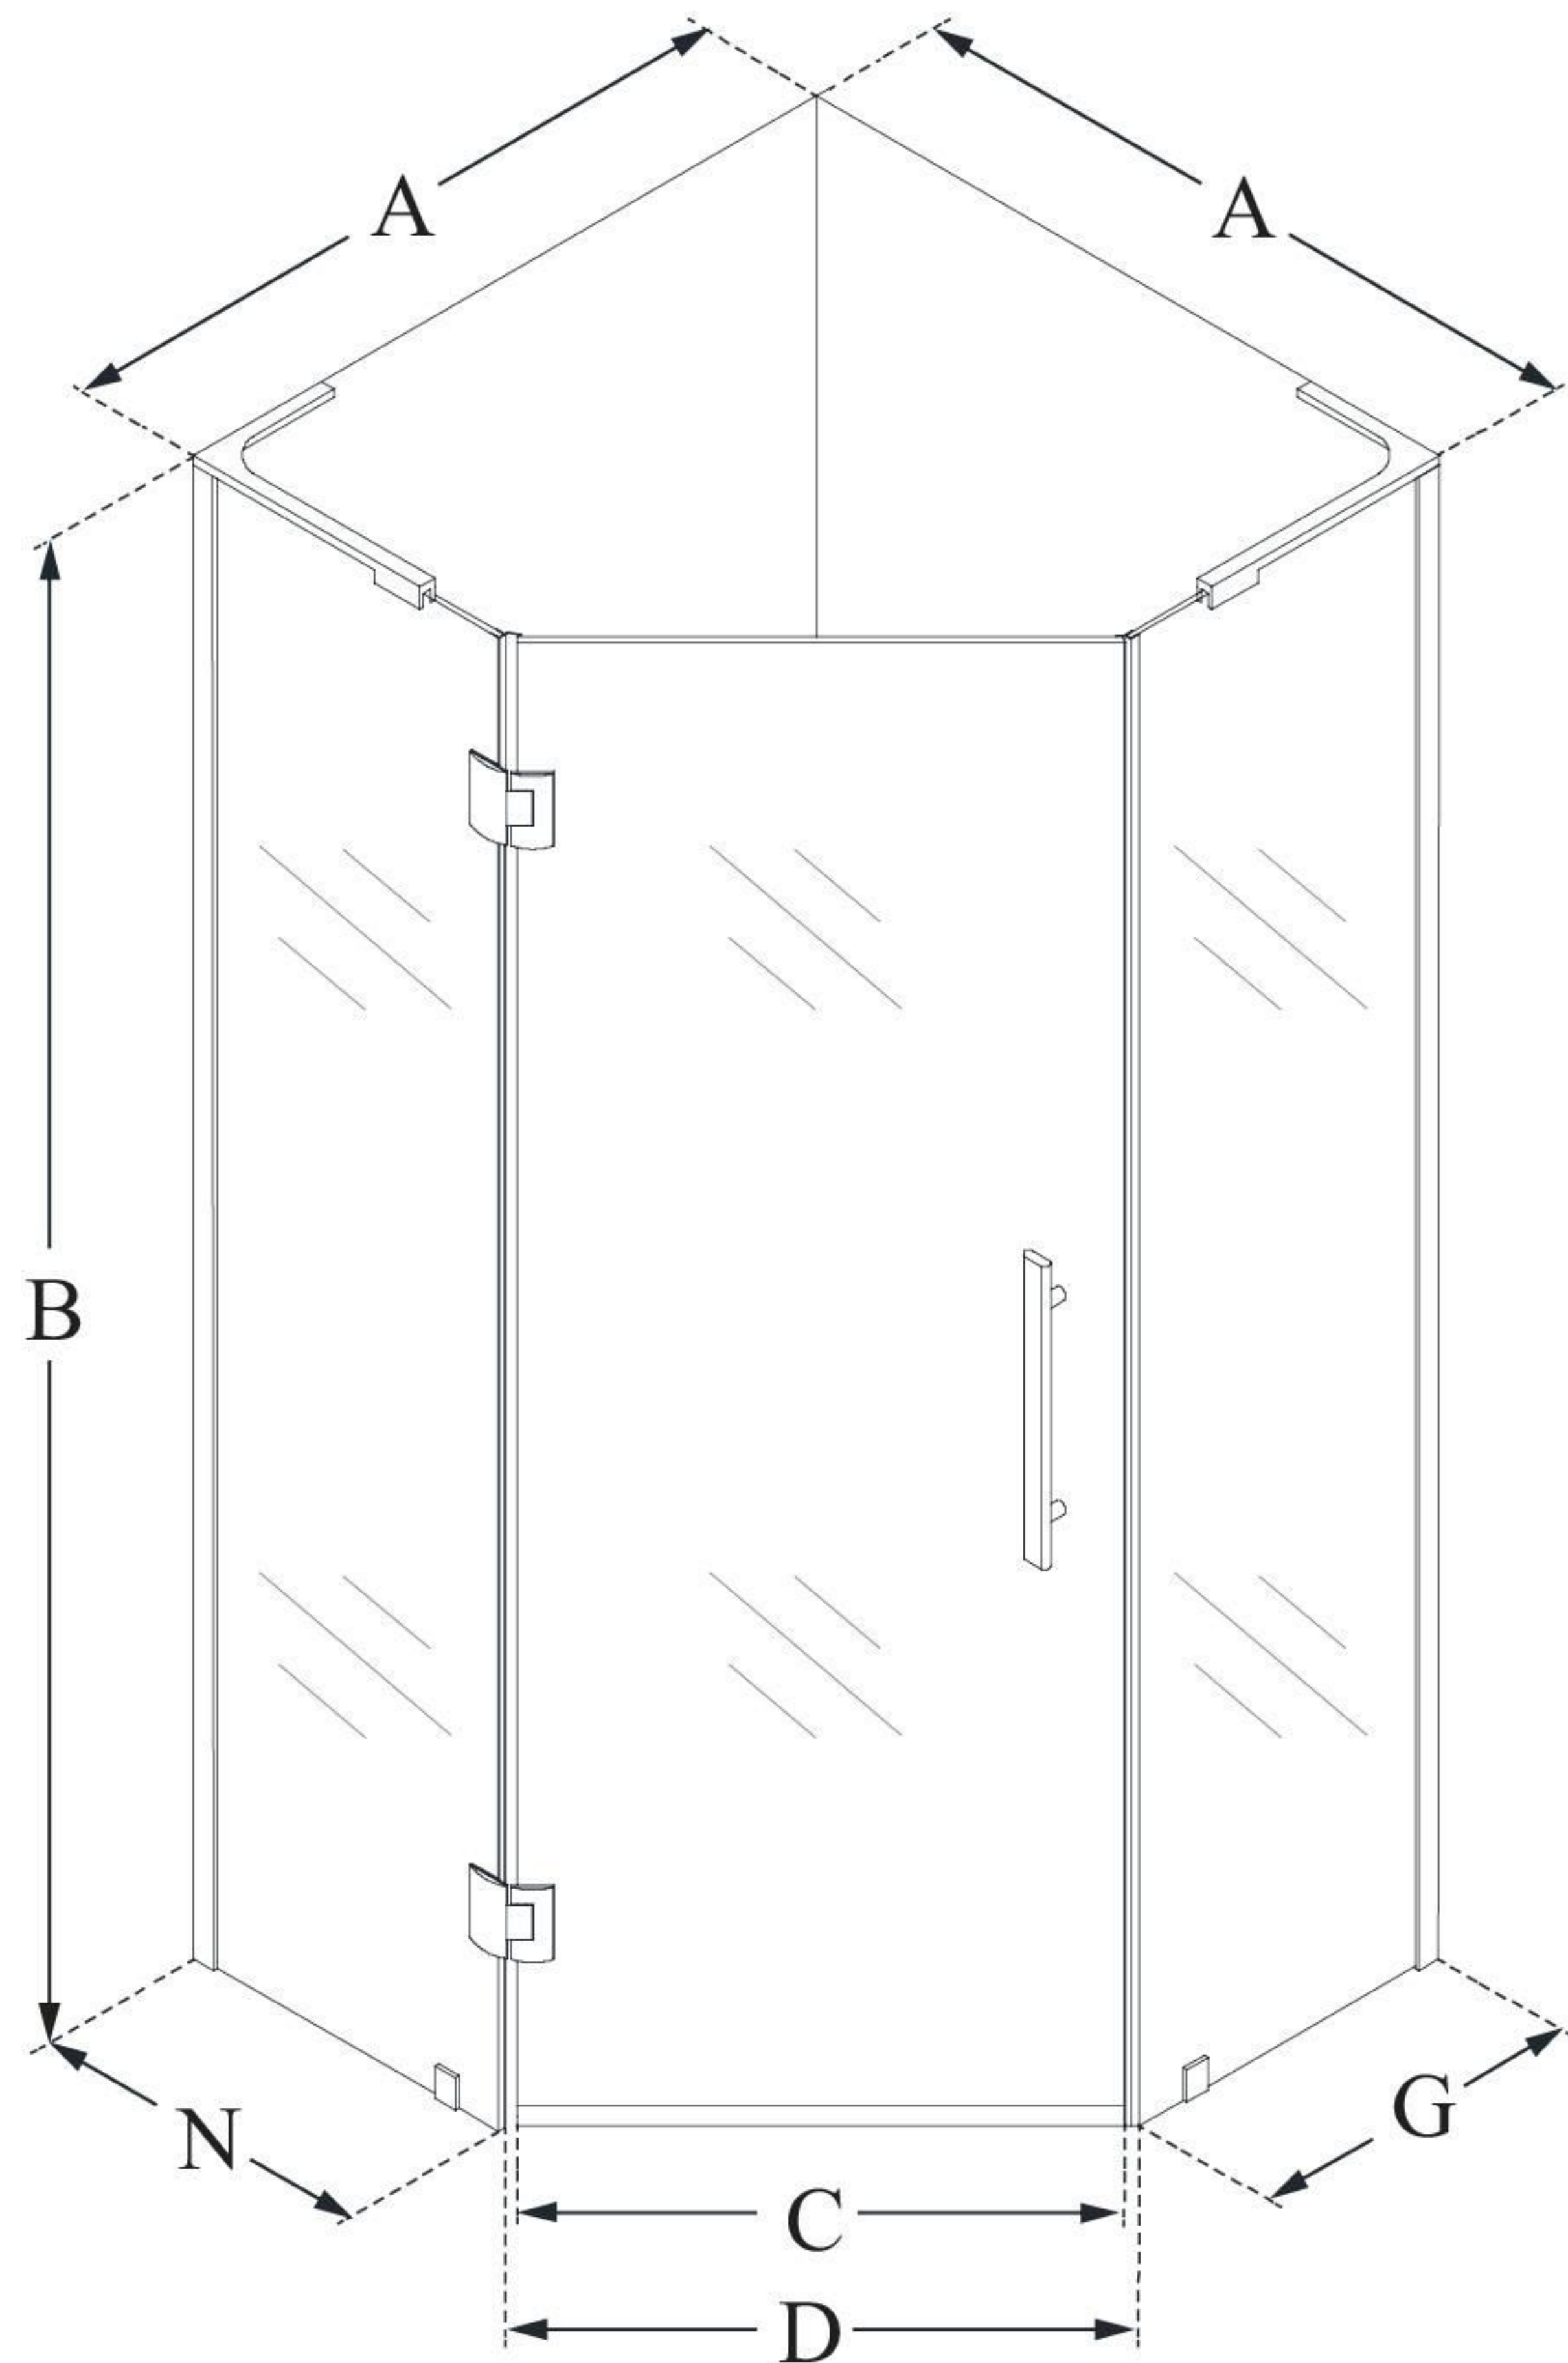

# PRISM PLUS

DreamLine Prism Plus 36" x 36"  
x 72" Frameless Hinged Shower  
Enclosure

**SWING DOOR**

## CONFIGURATION DIMENSIONS:

**A: 36"**

MODEL WIDTH

**B: 72"**

MODEL HEIGHT

**C: 23 1/8"**

ACCESS WIDTH

**D: 23 5/8"**

DOOR WIDTH

**A: 36"**

MODEL DEPTH

**G: 18 11/16"**

SIDE PANEL WIDTH

**N: 18 1/2"**

HINGE PANEL WIDTH

DreamLine reserves the right to update or modify the hardware or materials pictured without prior notice for the purpose of product improvement and customer satisfaction.