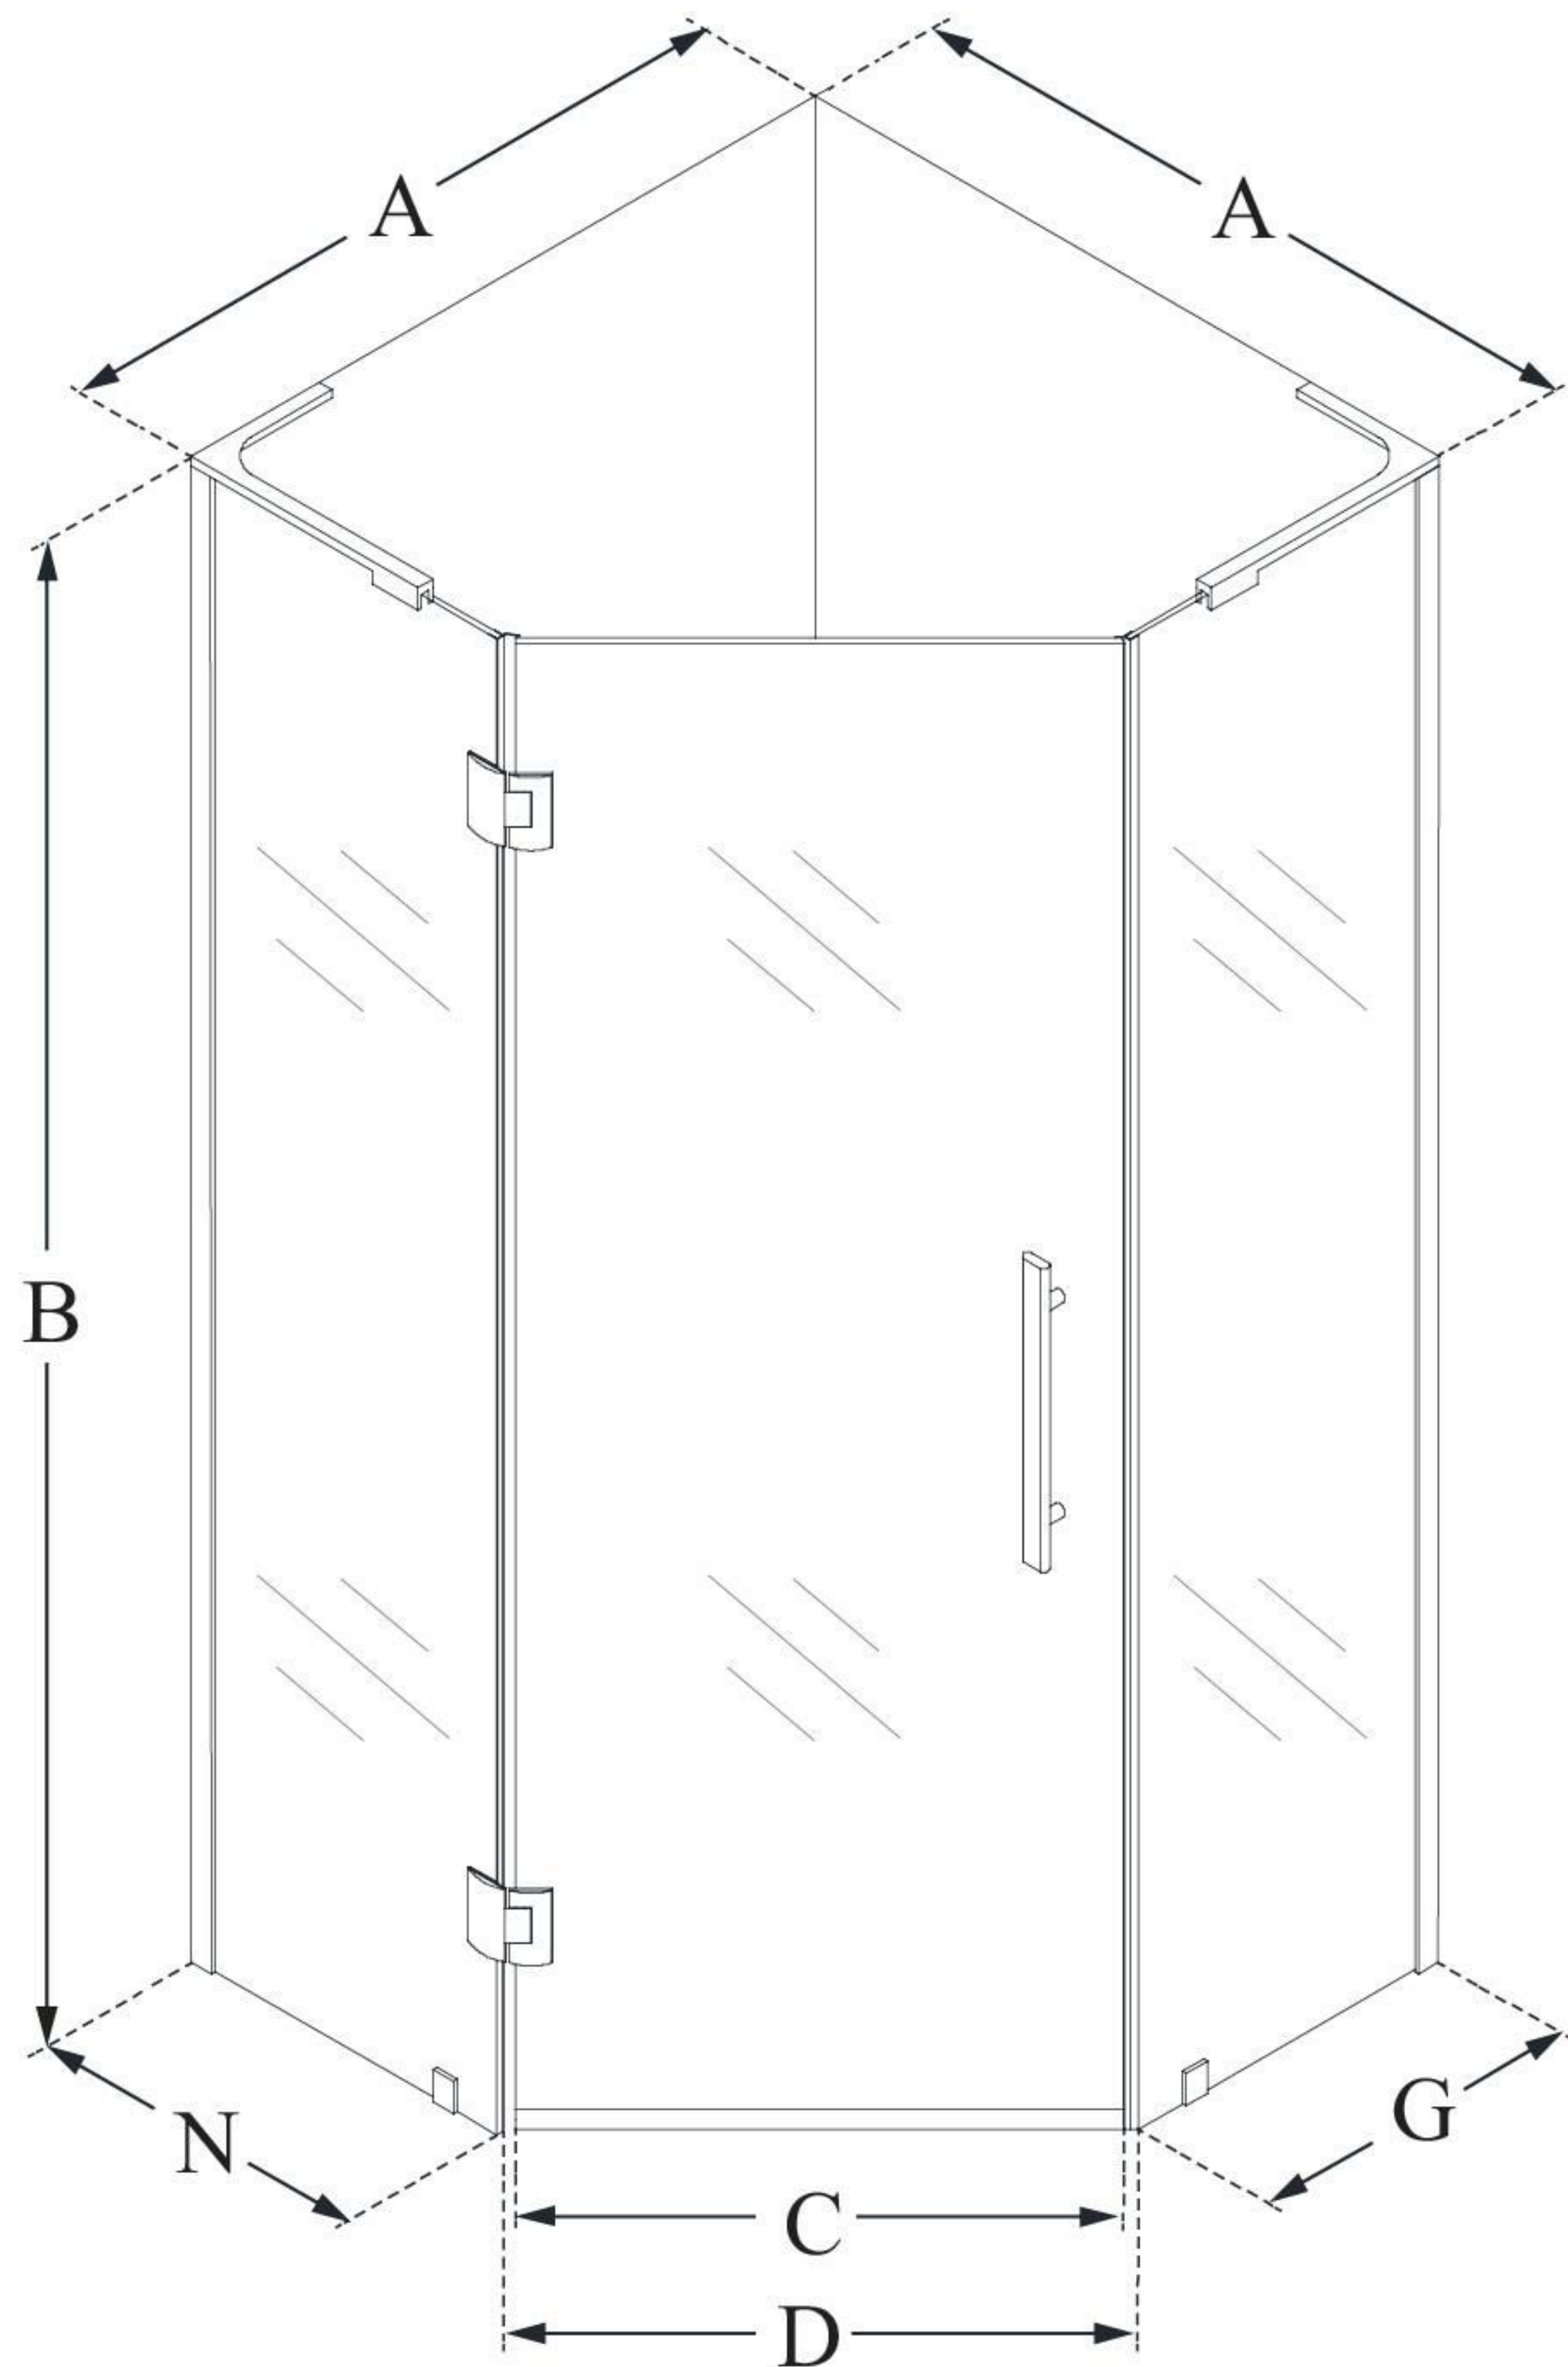

# PRISM PLUS

DreamLine Prism Plus 34" x 34"  
x 72" Frameless Hinged Shower  
Enclosure

**SWING DOOR**

## CONFIGURATION DIMENSIONS:

**A: 34"**

MODEL WIDTH

**B: 72"**

MODEL HEIGHT

**C: 23 1/8"**

ACCESS WIDTH

**D: 23 5/8"**

DOOR WIDTH

**A: 34"**

MODEL DEPTH

**G: 16 11/16"**

SIDE PANEL WIDTH

**N: 16 1/2"**

HINGE PANEL WIDTH

DreamLine reserves the right to update or modify the hardware or materials pictured without prior notice for the purpose of product improvement and customer satisfaction.