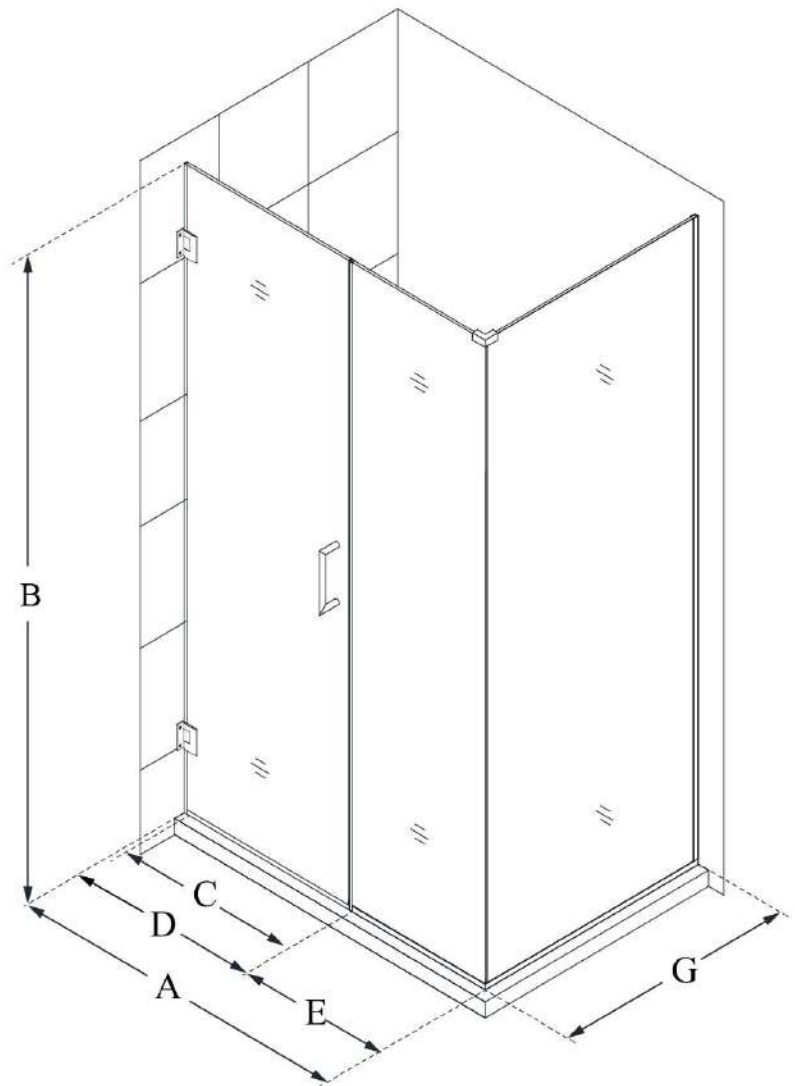

SHEN-24605340

UNIDOOR PLUS

DreamLine Unidoor Plus 60 1/2"
W x 34 3/8" D x 72" H Frameless
Hinged Shower Enclosure, Clear
Glass

SWING DOOR

CONFIGURATION DIMENSIONS:

A: 60 1/2"

MODEL WIDTH

B: 72"

MODEL HEIGHT

C: 29"

ACCESS WIDTH

D: 30"

DOOR WIDTH

E: 30 1/2"

INLINE PANEL WIDTH

G: 34 3/8"

RETURN PANEL WIDTH

DreamLine reserves the right to update or modify the hardware or materials pictured without prior notice for the purpose of product improvement and customer satisfaction.