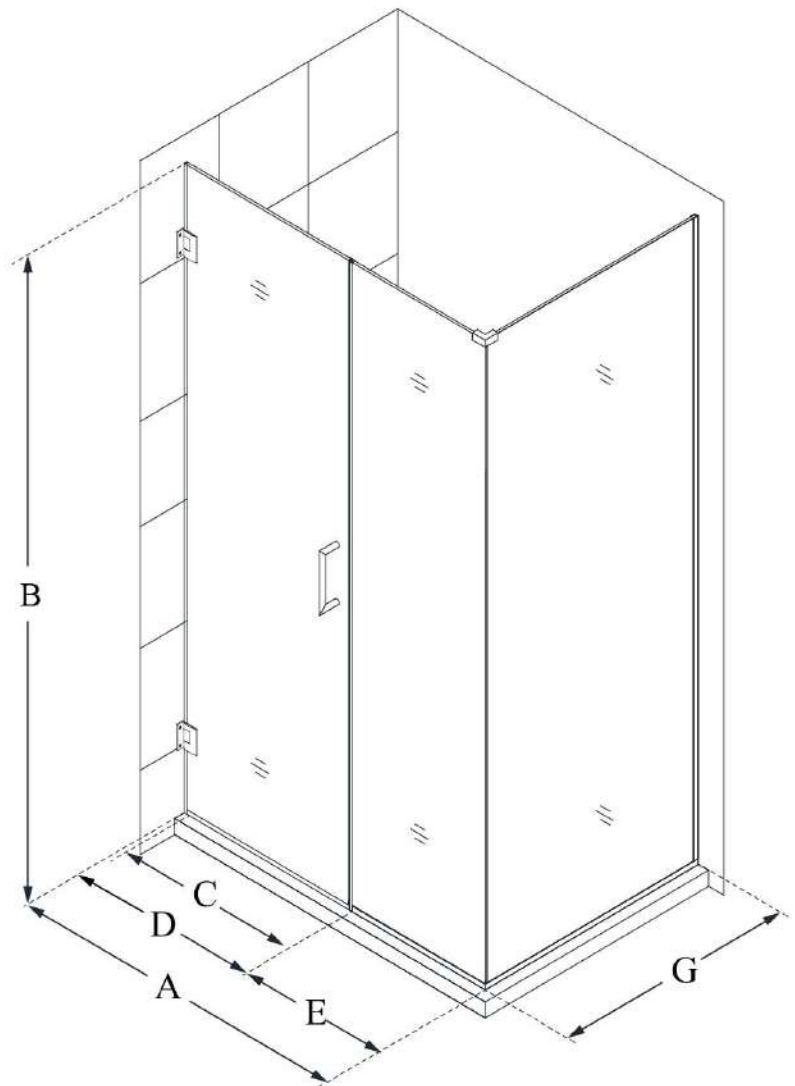

SHEN-24600340

UNIDOOR PLUS

DreamLine Unidoor Plus 60" W
x 34 3/8" D x 72" H Frameless
Hinged Shower Enclosure, Clear
Glass

SWING DOOR

CONFIGURATION DIMENSIONS:

A: 60"

MODEL WIDTH

B: 72"

MODEL HEIGHT

C: 29"

ACCESS WIDTH

D: 30"

DOOR WIDTH

E: 30"

INLINE PANEL WIDTH

G: 34 3/8"

RETURN PANEL WIDTH

DreamLine reserves the right to update or modify the hardware or materials pictured without prior notice for the purpose of product improvement and customer satisfaction.