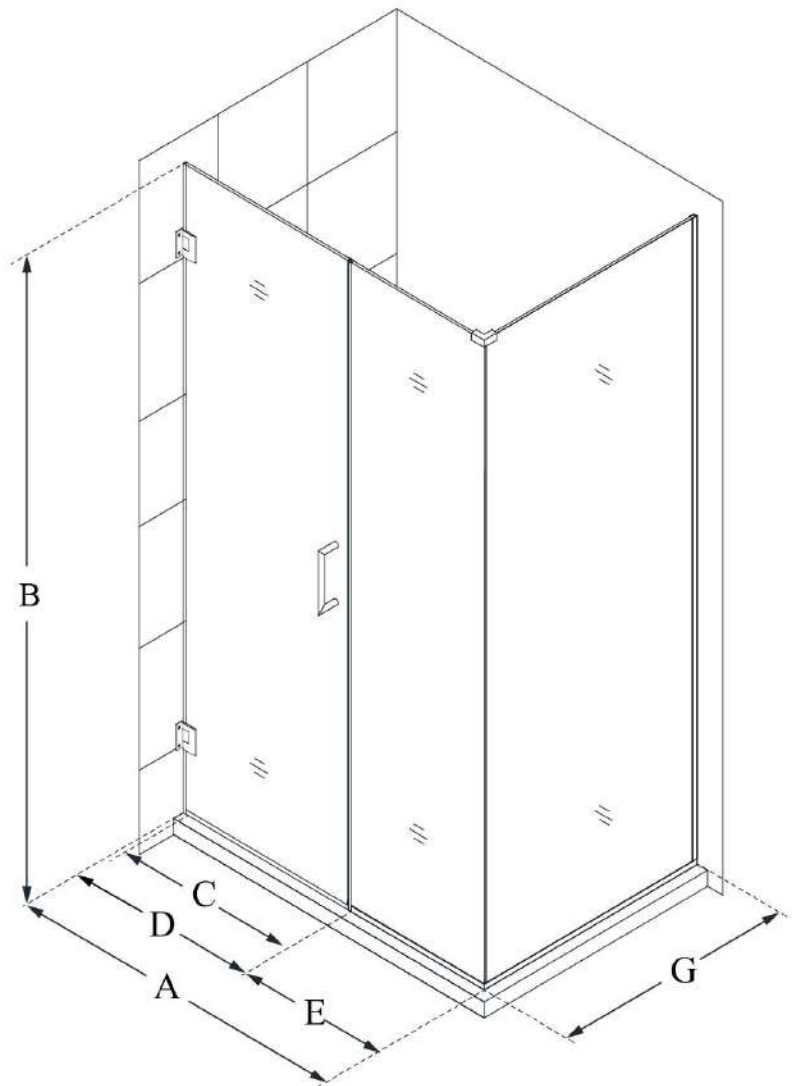

SHEN-24595340

UNIDOOR PLUS

DreamLine Unidoor Plus 59 1/2"
W x 34 3/8" D x 72" H Frameless
Hinged Shower Enclosure, Clear
Glass

SWING DOOR

CONFIGURATION DIMENSIONS:

A: 59 1/2"

MODEL WIDTH

B: 72"

MODEL HEIGHT

C: 28"

ACCESS WIDTH

D: 29"

DOOR WIDTH

E: 30 1/2"

INLINE PANEL WIDTH

G: 34 3/8"

RETURN PANEL WIDTH

DreamLine reserves the right to update or modify the hardware or materials pictured without prior notice for the purpose of product improvement and customer satisfaction.