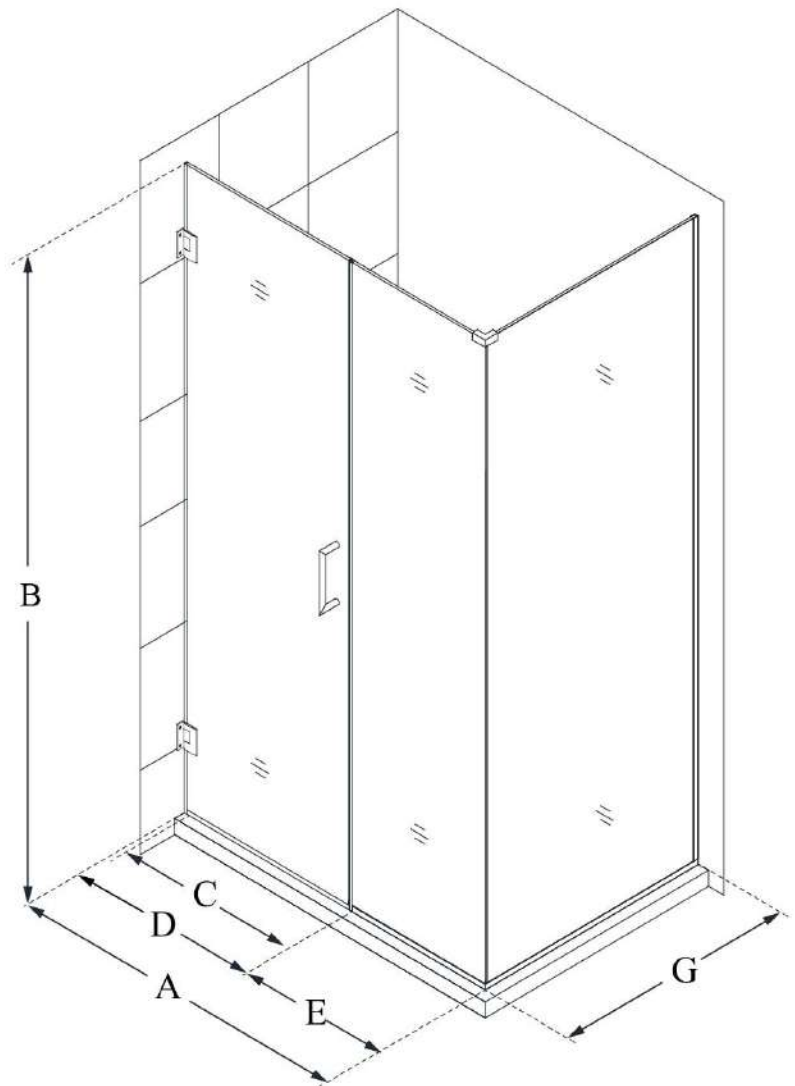

SHEN-24590340

UNIDOOR PLUS

DreamLine Unidoor Plus 59" W
x 34 3/8" D x 72" H Frameless
Hinged Shower Enclosure, Clear
Glass

SWING DOOR

CONFIGURATION DIMENSIONS:

A: 59"
MODEL WIDTH

B: 72"
MODEL HEIGHT

C: 28"
ACCESS WIDTH

D: 29"
DOOR WIDTH

E: 30"
INLINE PANEL WIDTH

G: 34 3/8"
RETURN PANEL WIDTH

DreamLine reserves the right to update or modify the hardware or materials pictured without prior notice for the purpose of product improvement and customer satisfaction.