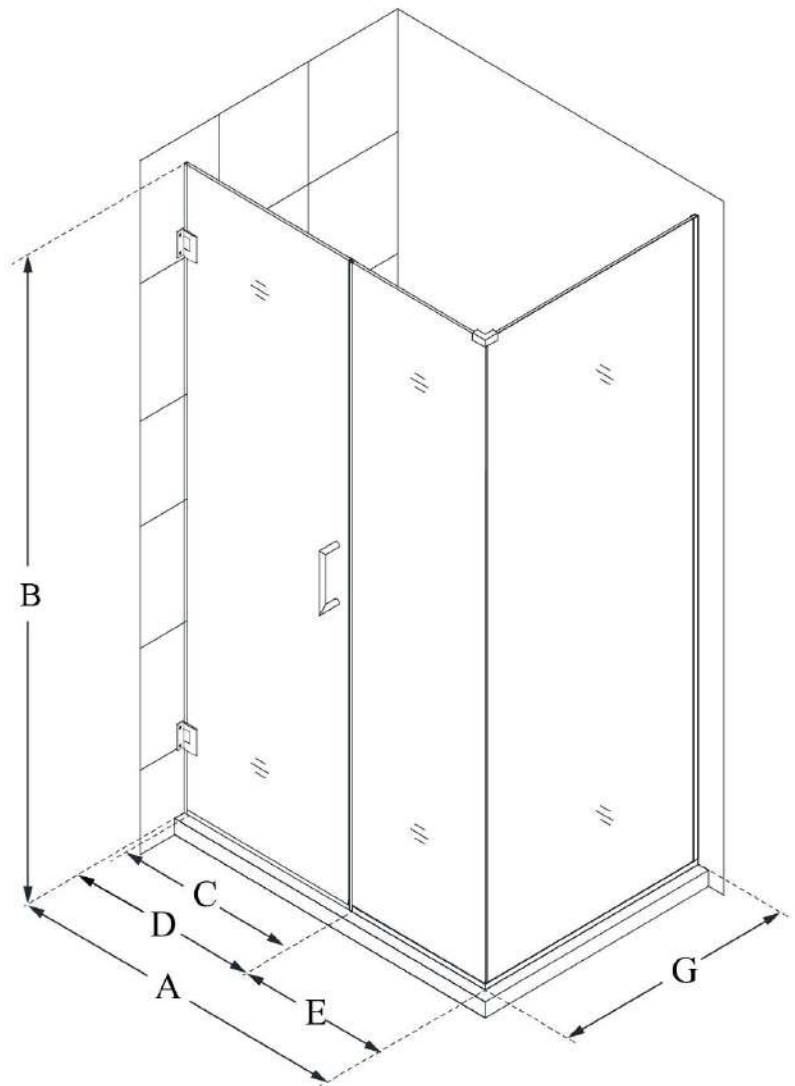

## UNIDOOR PLUS

DreamLine Unidoor Plus 58 1/2"  
W x 34 3/8" D x 72" H Frameless  
Hinged Shower Enclosure, Clear  
Glass

**SWING DOOR**

### CONFIGURATION DIMENSIONS:

**A: 58 1/2"**

MODEL WIDTH

**B: 72"**

MODEL HEIGHT

**C: 27"**

ACCESS WIDTH

**D: 28"**

DOOR WIDTH

**E: 30 1/2"**

INLINE PANEL WIDTH

**G: 34 3/8"**

RETURN PANEL WIDTH

DreamLine reserves the right to update or modify the hardware or materials pictured without prior notice for the purpose of product improvement and customer satisfaction.