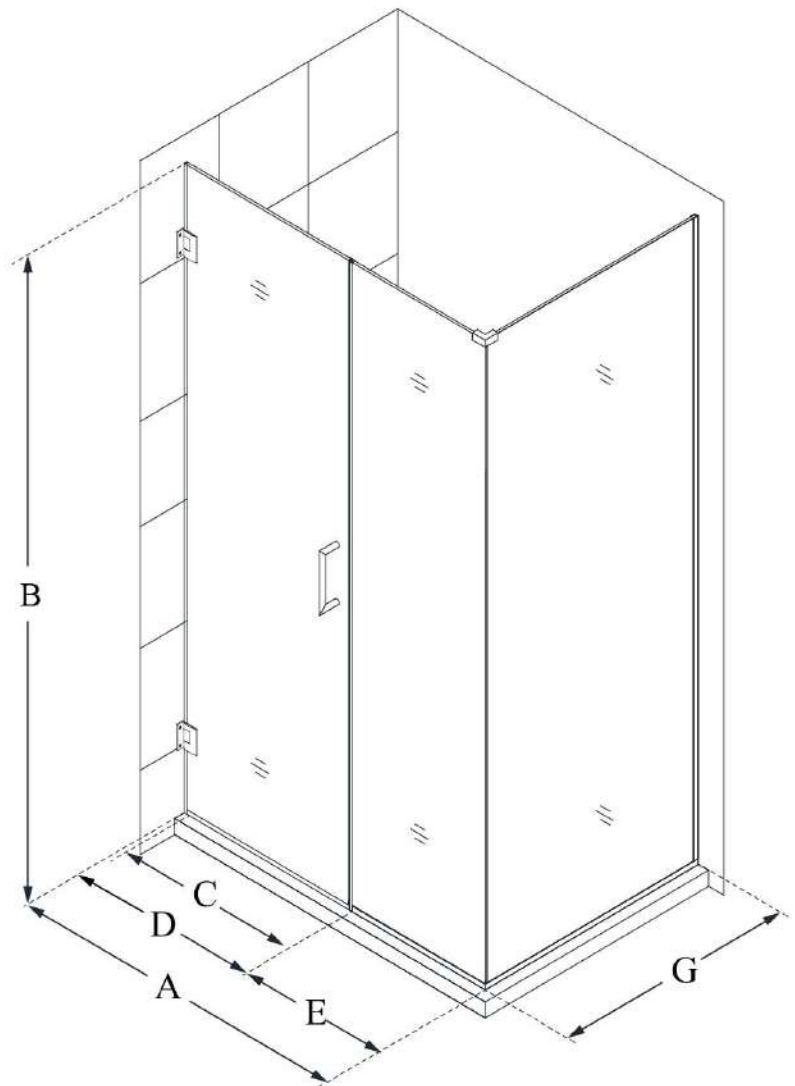

## UNIDOOR PLUS

DreamLine Unidoor Plus 58" W  
x 34 3/8" D x 72" H Frameless  
Hinged Shower Enclosure, Clear  
Glass

**SWING DOOR**

### CONFIGURATION DIMENSIONS:

**A: 58"**

MODEL WIDTH

**B: 72"**

MODEL HEIGHT

**C: 27"**

ACCESS WIDTH

**D: 28"**

DOOR WIDTH

**E: 30"**

INLINE PANEL WIDTH

**G: 34 3/8"**

RETURN PANEL WIDTH

DreamLine reserves the right to update or modify the hardware or materials pictured without prior notice for the purpose of product improvement and customer satisfaction.