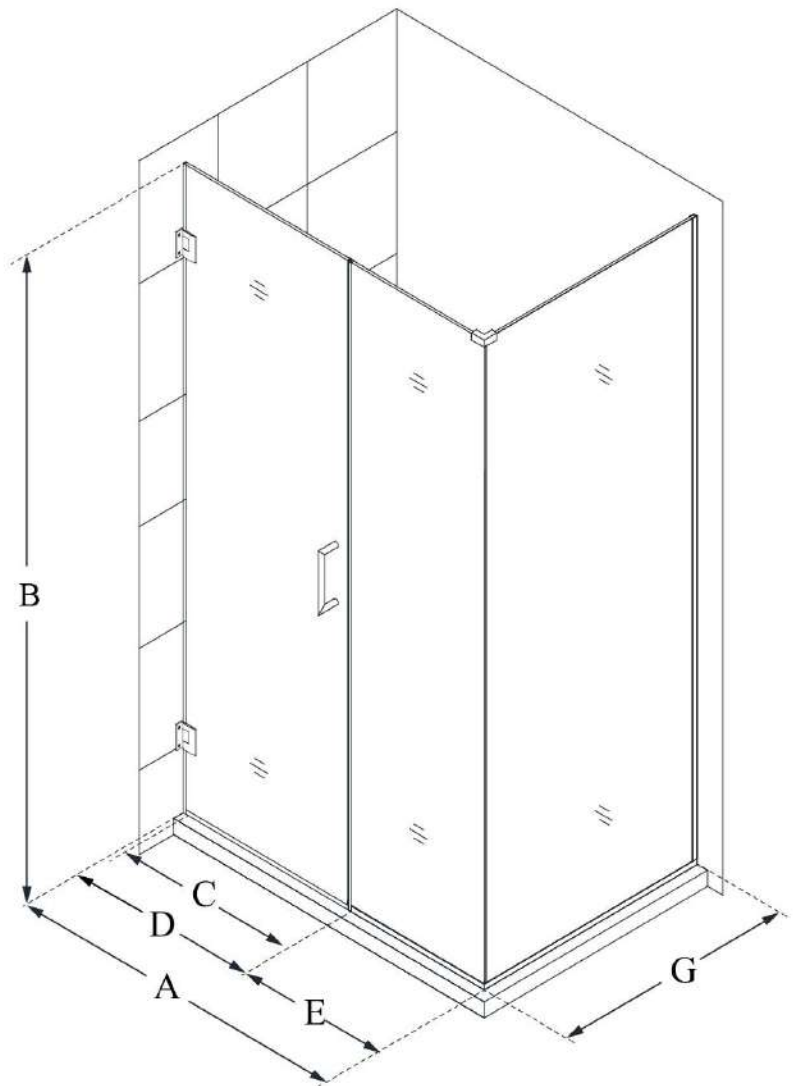

## UNIDOOR PLUS

DreamLine Unidoor Plus 58" W  
x 30 3/8" D x 72" H Frameless  
Hinged Shower Enclosure, Clear  
Glass

**SWING DOOR**

### CONFIGURATION DIMENSIONS:

**A: 58"**

MODEL WIDTH

**B: 72"**

MODEL HEIGHT

**C: 27"**

ACCESS WIDTH

**D: 28"**

DOOR WIDTH

**E: 30"**

INLINE PANEL WIDTH

**G: 30 3/8"**

RETURN PANEL WIDTH

DreamLine reserves the right to update or modify the hardware or materials pictured without prior notice for the purpose of product improvement and customer satisfaction.