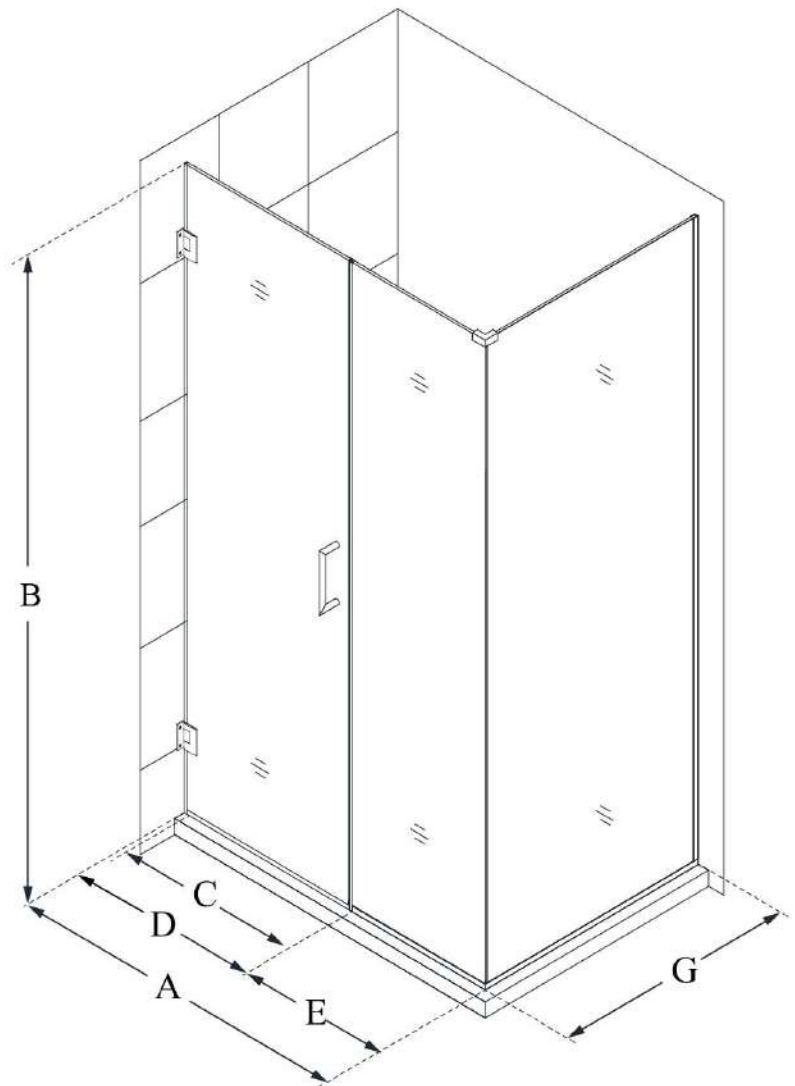

SHEN-24575340

UNIDOOR PLUS

DreamLine Unidoor Plus 57 1/2"
W x 34 3/8" D x 72" H Frameless
Hinged Shower Enclosure, Clear
Glass

SWING DOOR

CONFIGURATION DIMENSIONS:

A: 57 1/2"

MODEL WIDTH

B: 72"

MODEL HEIGHT

C: 26"

ACCESS WIDTH

D: 27"

DOOR WIDTH

E: 30 1/2"

INLINE PANEL WIDTH

G: 34 3/8"

RETURN PANEL WIDTH

DreamLine reserves the right to update or modify the hardware or materials pictured without prior notice for the purpose of product improvement and customer satisfaction.