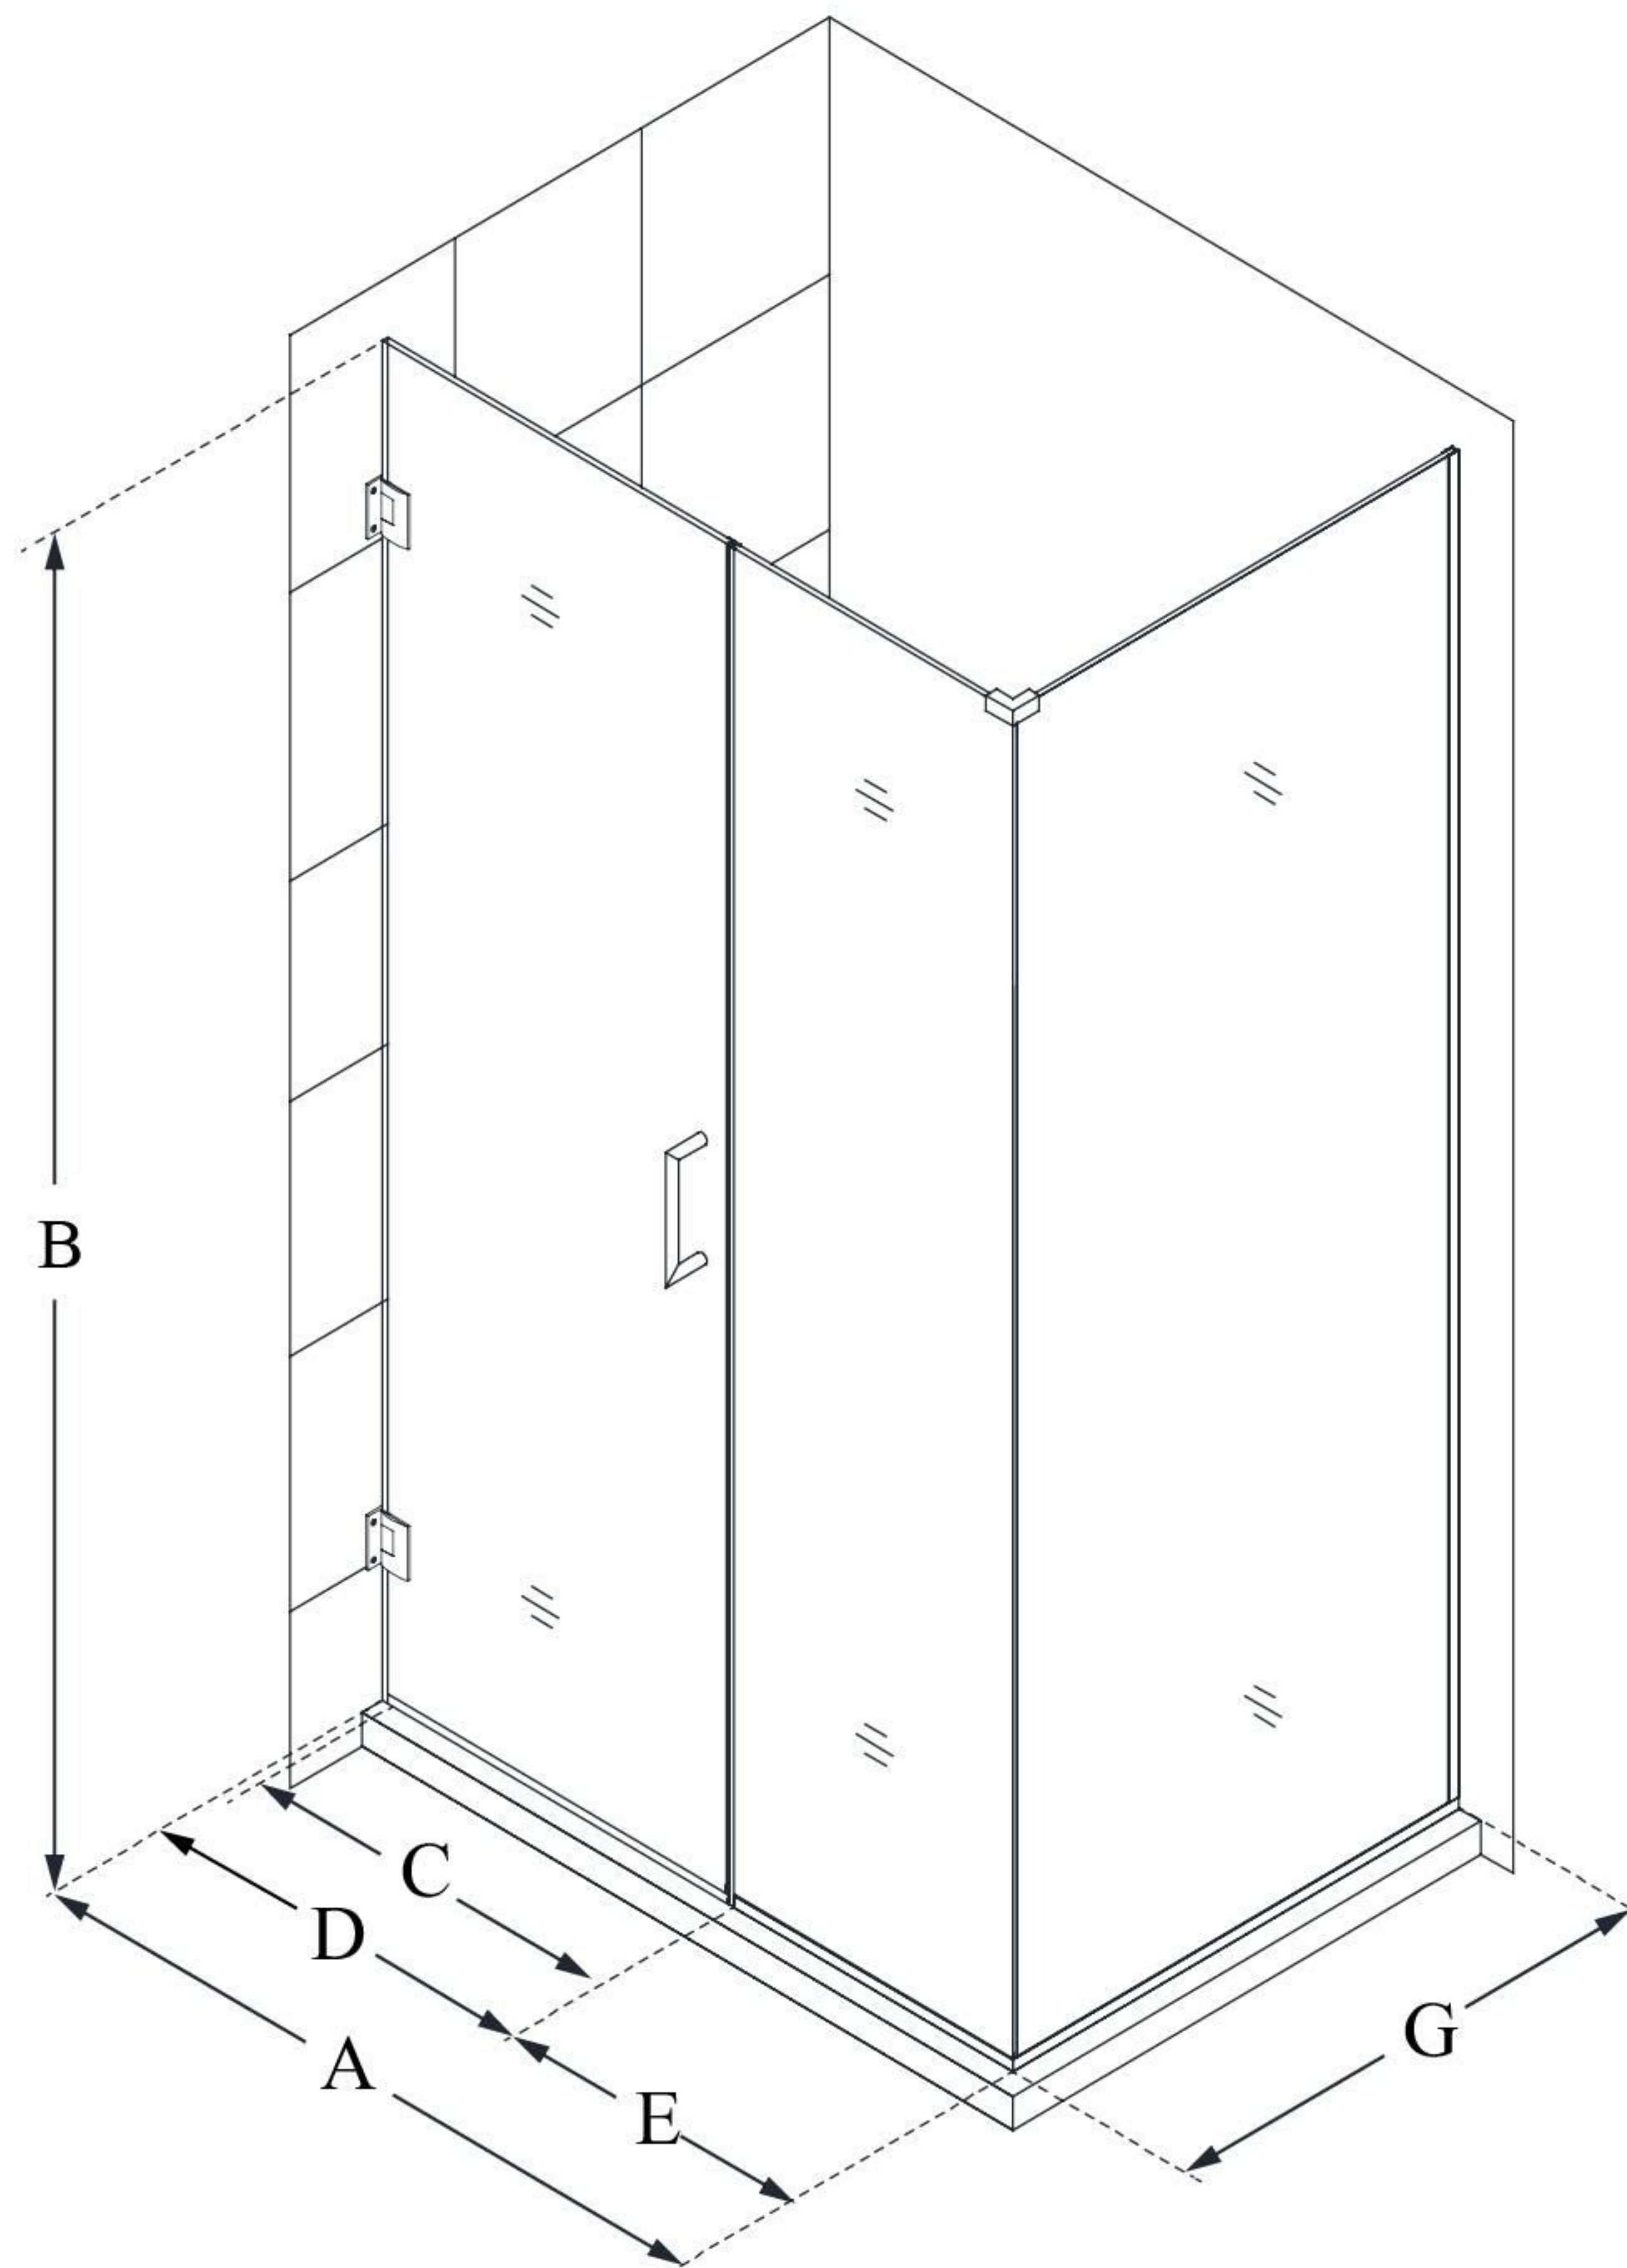

SHEN-24570340

UNIDOOR PLUS

DreamLine Unidoor Plus 57" W
x 34 3/8" D x 72" H Frameless
Hinged Shower Enclosure, Clear
Glass

SWING DOOR

CONFIGURATION DIMENSIONS:

A: 57"

MODEL WIDTH

B: 72"

MODEL HEIGHT

C: 26"

ACCESS WIDTH

D: 27"

DOOR WIDTH

E: 30"

INLINE PANEL WIDTH

G: 34 3/8"

RETURN PANEL WIDTH

DreamLine reserves the right to update or modify the hardware or materials pictured without prior notice for the purpose of product improvement and customer satisfaction.