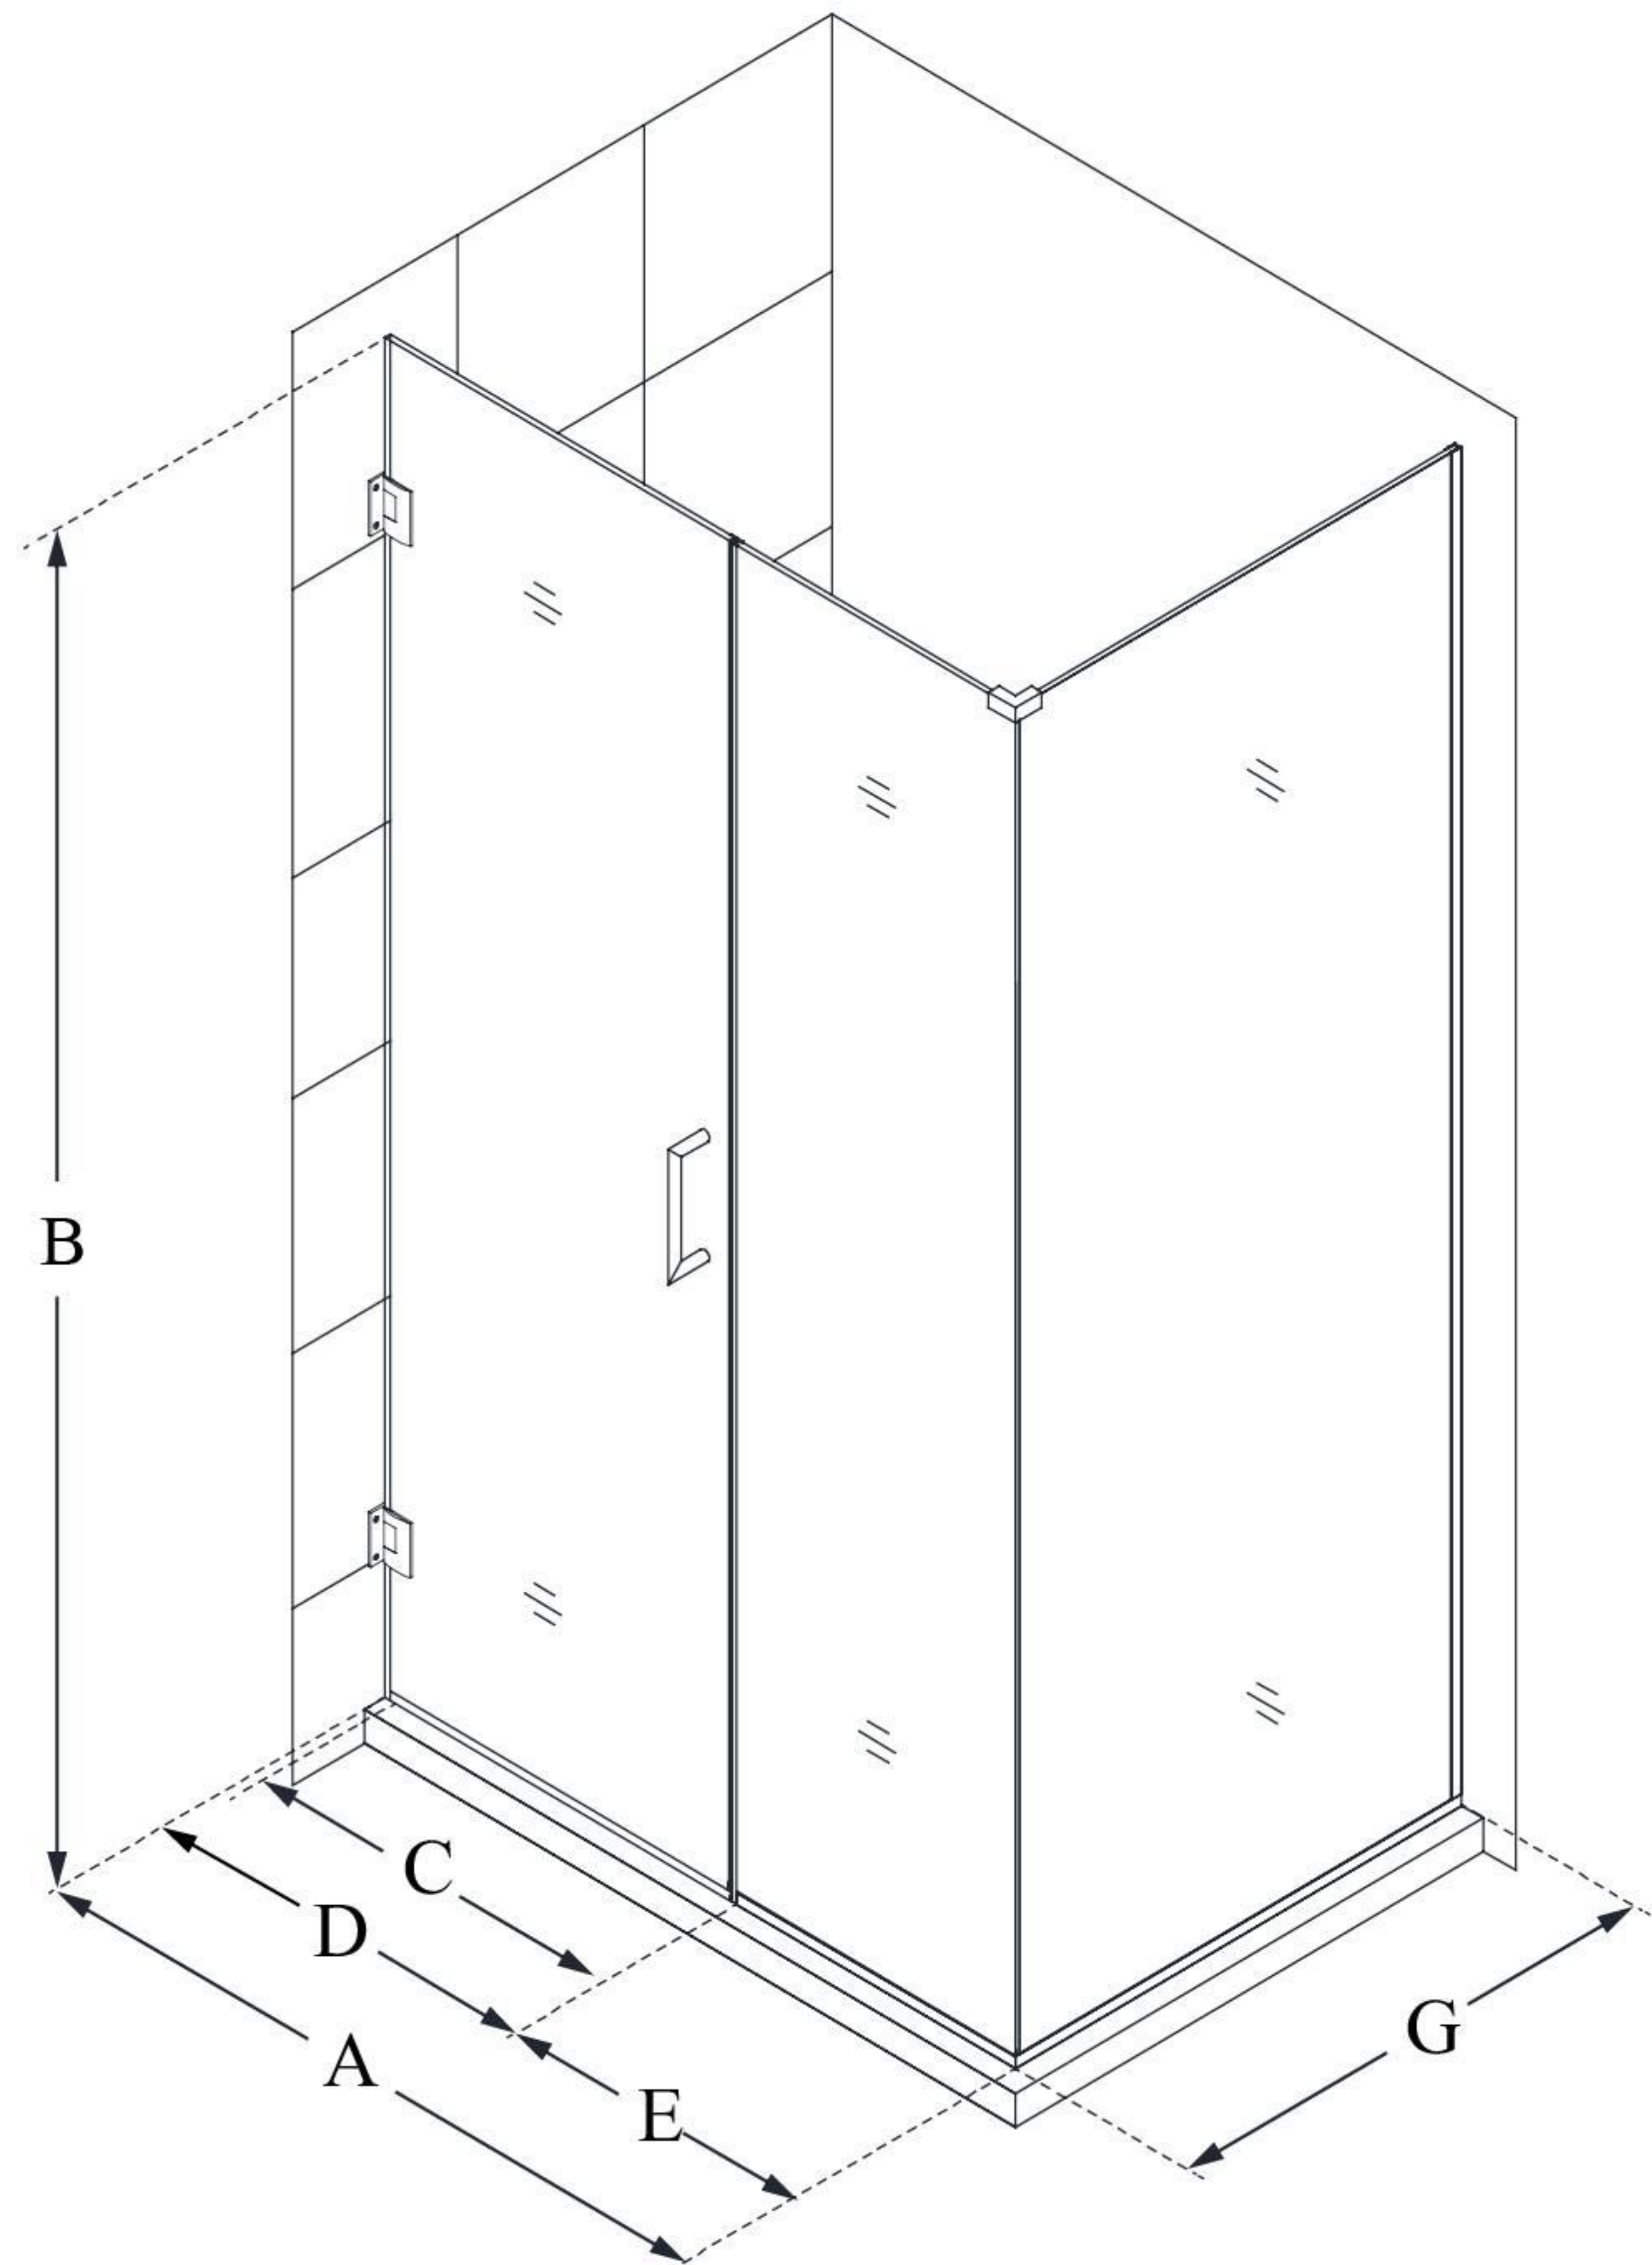

SHEN-24570300

UNIDOOR PLUS

DreamLine Unidoor Plus 57" W
x 30 3/8" D x 72" H Frameless
Hinged Shower Enclosure, Clear
Glass

SWING DOOR

CONFIGURATION DIMENSIONS:

A: 57"

MODEL WIDTH

B: 72"

MODEL HEIGHT

C: 26"

ACCESS WIDTH

D: 27"

DOOR WIDTH

E: 30"

INLINE PANEL WIDTH

G: 30 3/8"

RETURN PANEL WIDTH

DreamLine reserves the right to update or modify the hardware or materials pictured without prior notice for the purpose of product improvement and customer satisfaction.