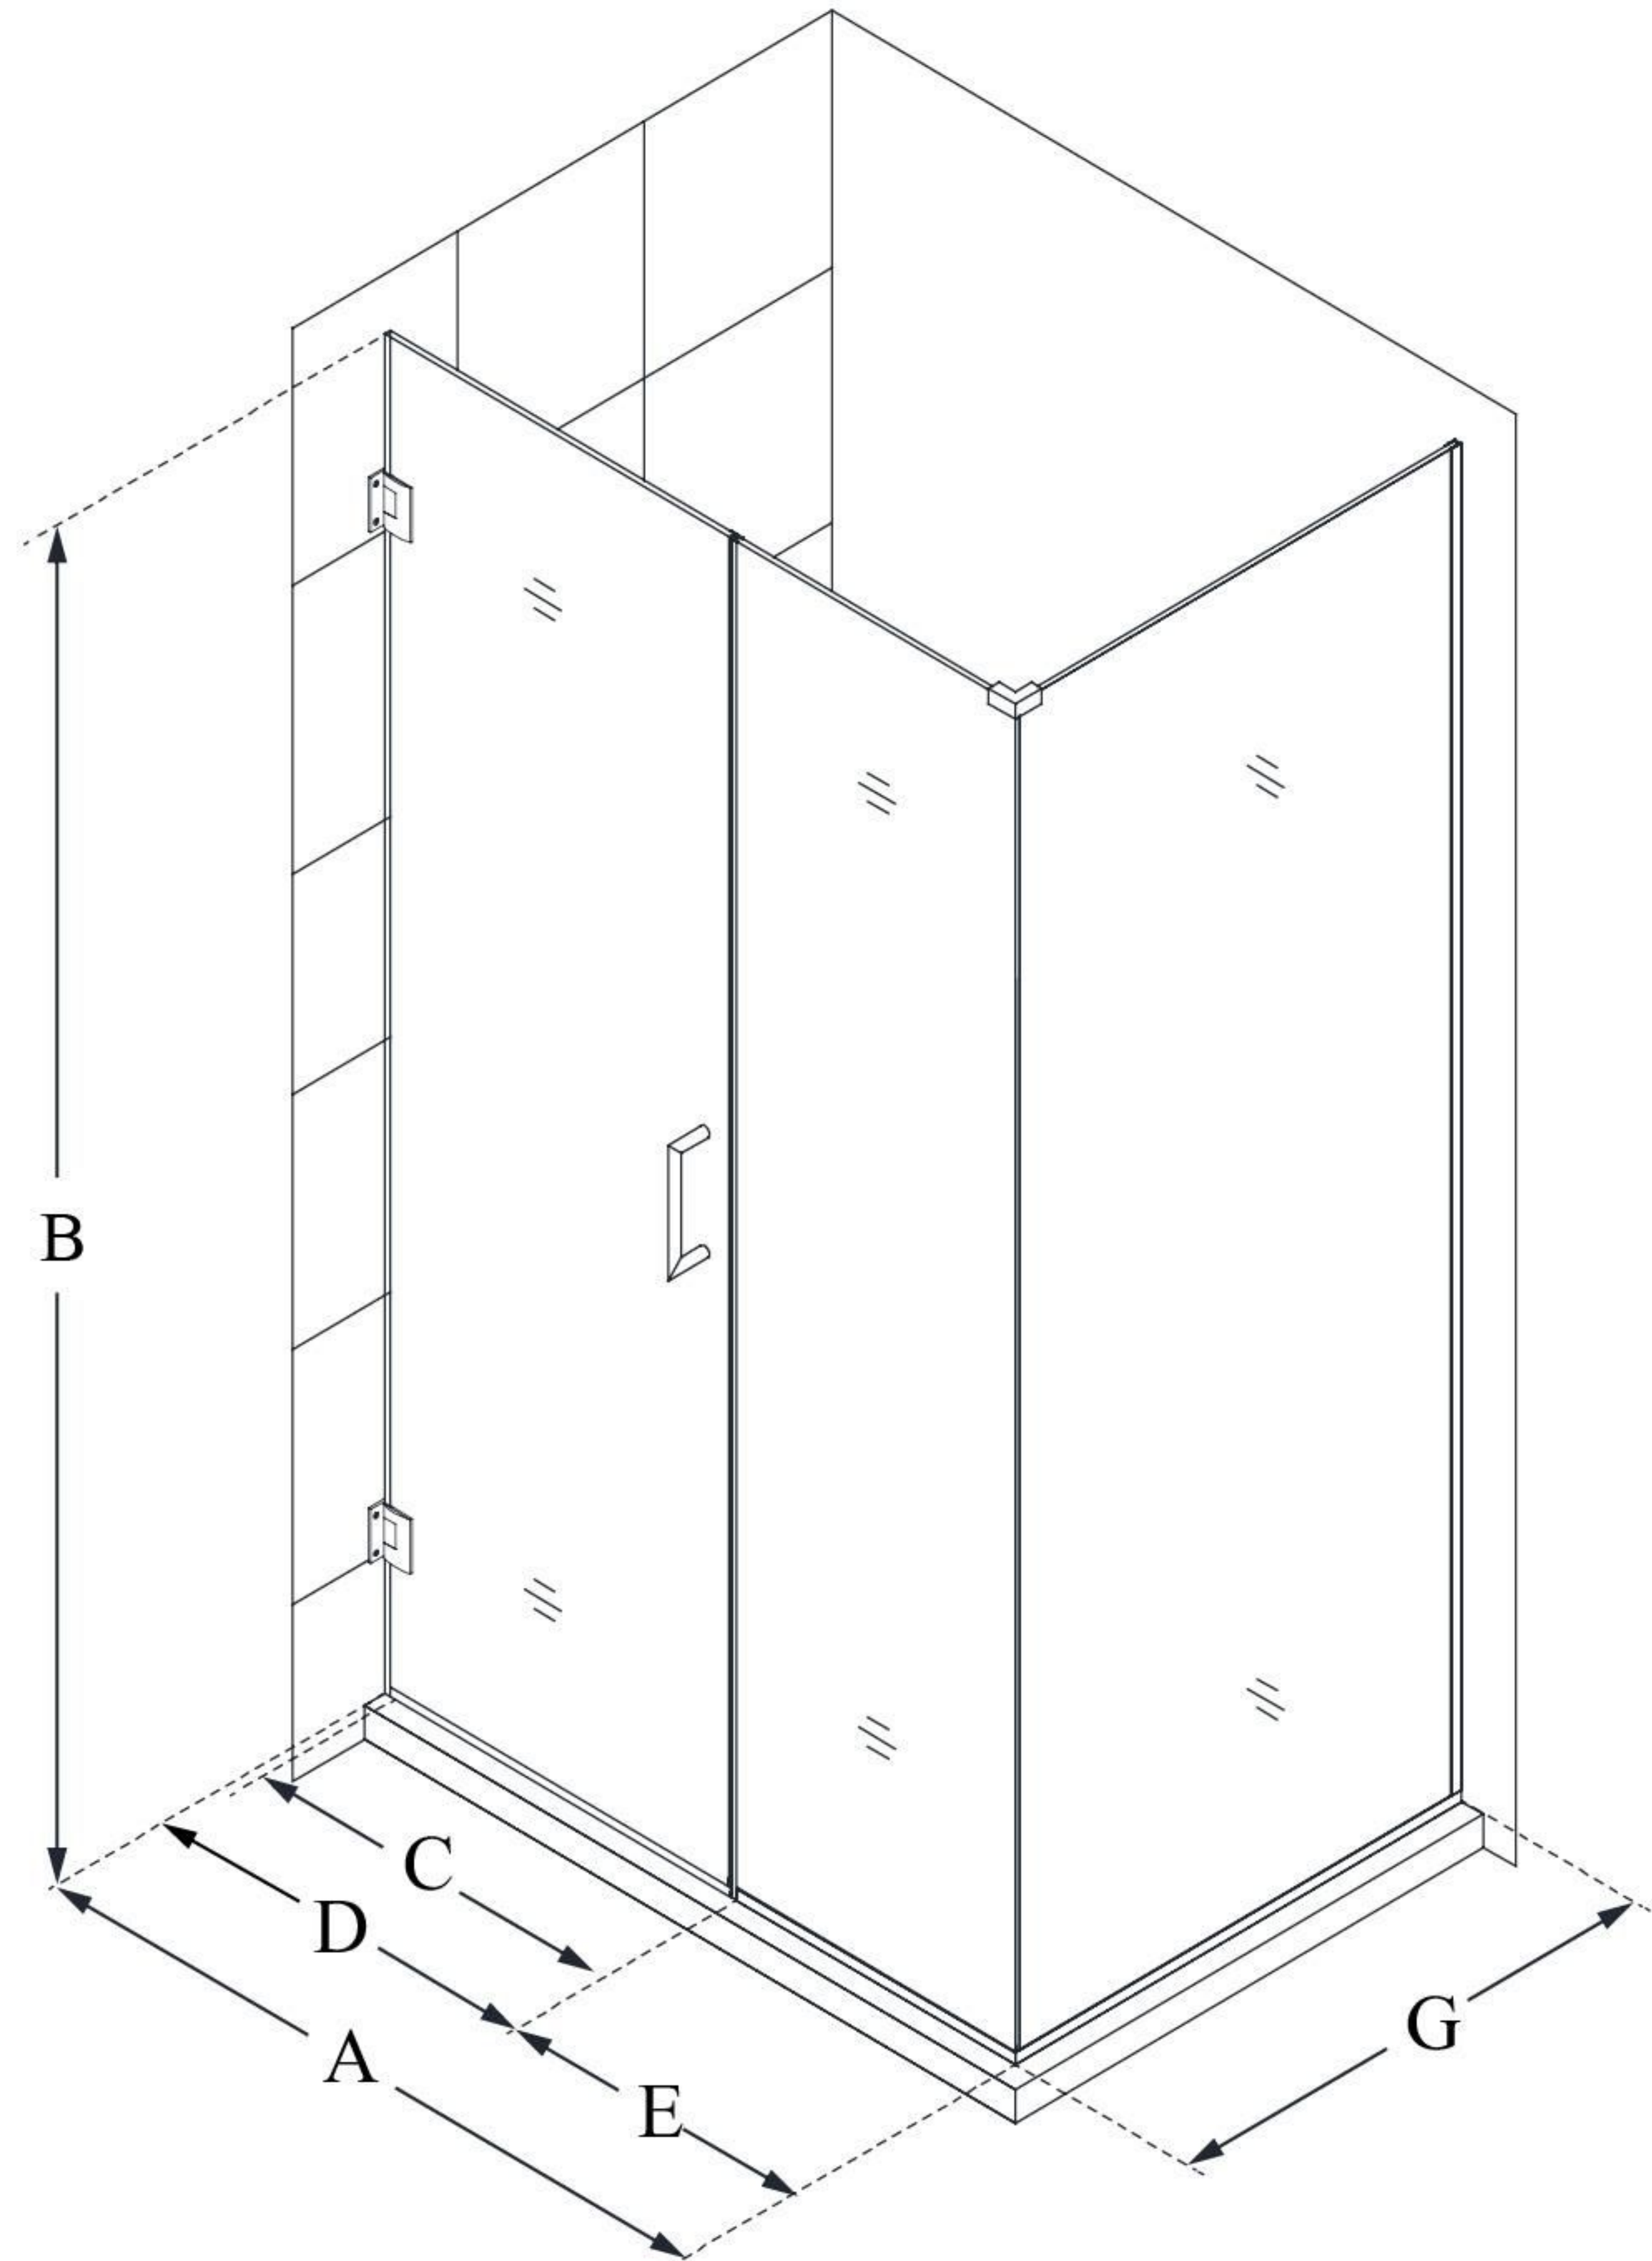

# UNIDOOR PLUS

DreamLine Unidoor Plus 56" W  
x 34 3/8" D x 72" H Frameless  
Hinged Shower Enclosure, Clear  
Glass

**SWING DOOR**

## CONFIGURATION DIMENSIONS:

**A: 56"**

MODEL WIDTH

**B: 72"**

MODEL HEIGHT

**C: 25"**

ACCESS WIDTH

**D: 26"**

DOOR WIDTH

**E: 30"**

INLINE PANEL WIDTH

**G: 34 3/8"**

RETURN PANEL WIDTH

DreamLine reserves the right to update or modify the hardware or materials pictured without prior notice for the purpose of product improvement and customer satisfaction.