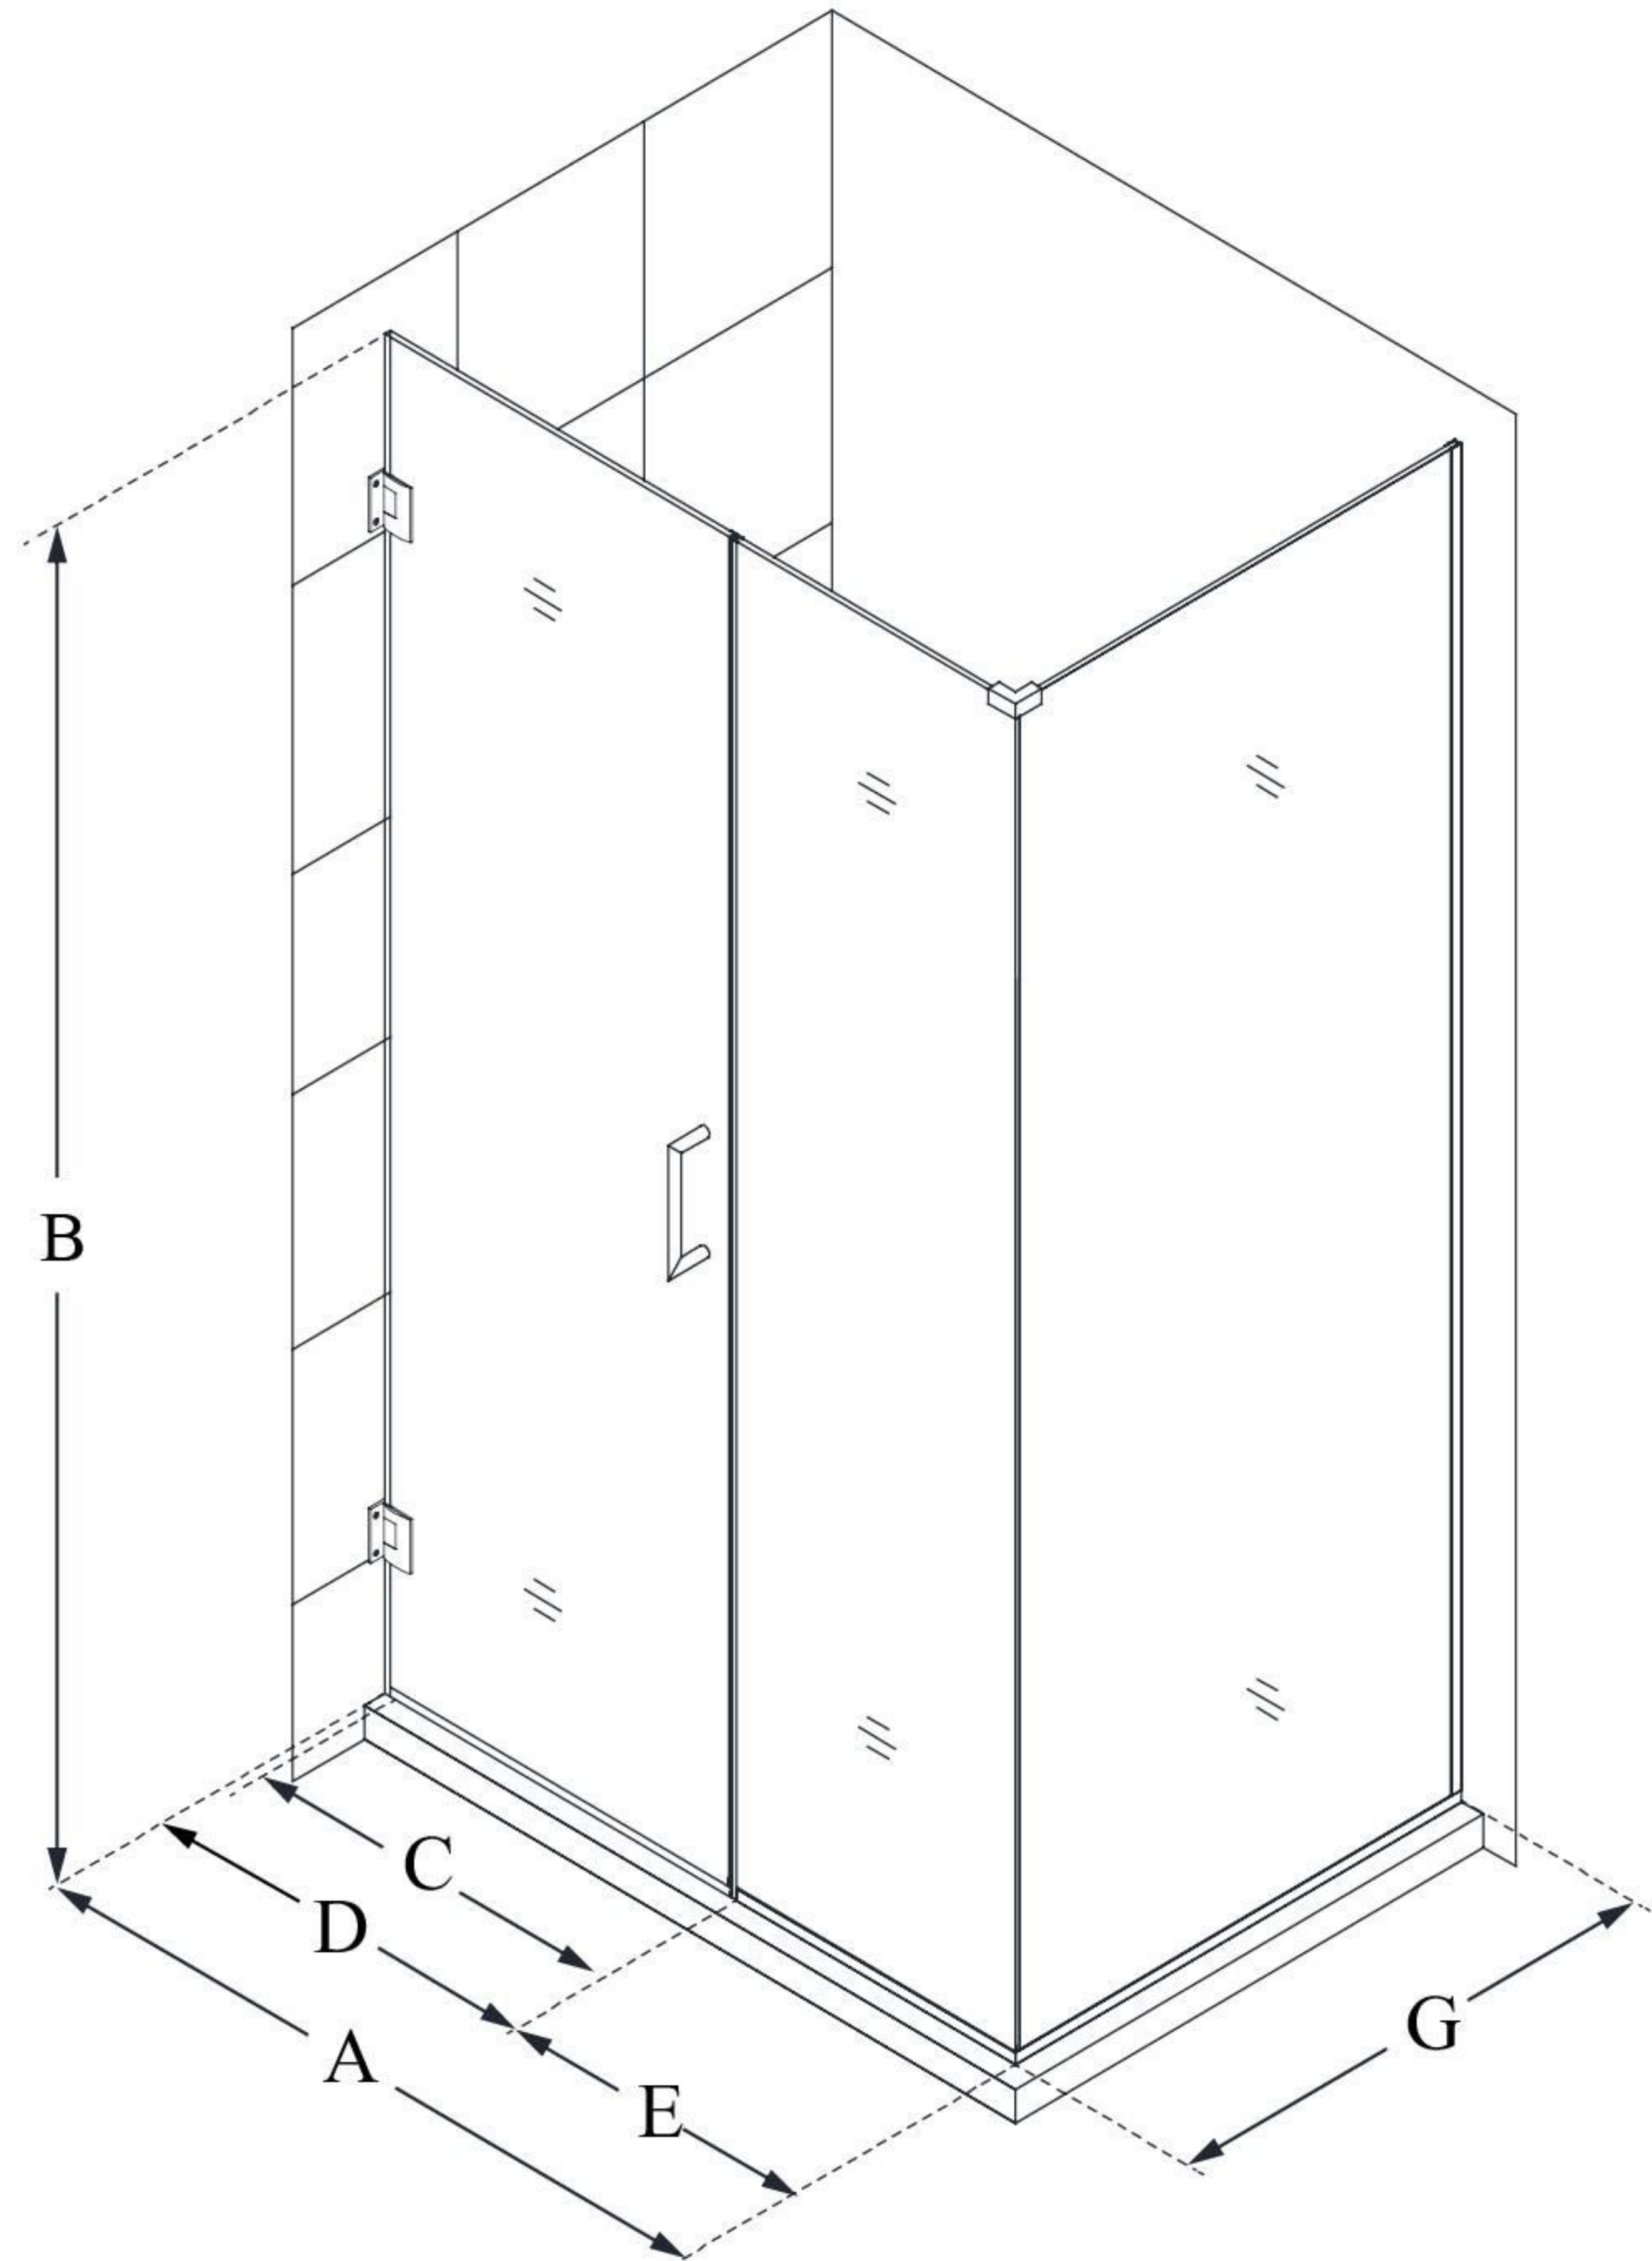

# UNIDOOR PLUS

DreamLine Unidoor Plus 56" W  
x 30 3/8" D x 72" H Frameless  
Hinged Shower Enclosure, Clear  
Glass

**SWING DOOR**

## CONFIGURATION DIMENSIONS:

**A: 56"**

MODEL WIDTH

**B: 72"**

MODEL HEIGHT

**C: 25"**

ACCESS WIDTH

**D: 26"**

DOOR WIDTH

**E: 30"**

INLINE PANEL WIDTH

**G: 30 3/8"**

RETURN PANEL WIDTH

DreamLine reserves the right to update or modify the hardware or materials pictured without prior notice for the purpose of product improvement and customer satisfaction.