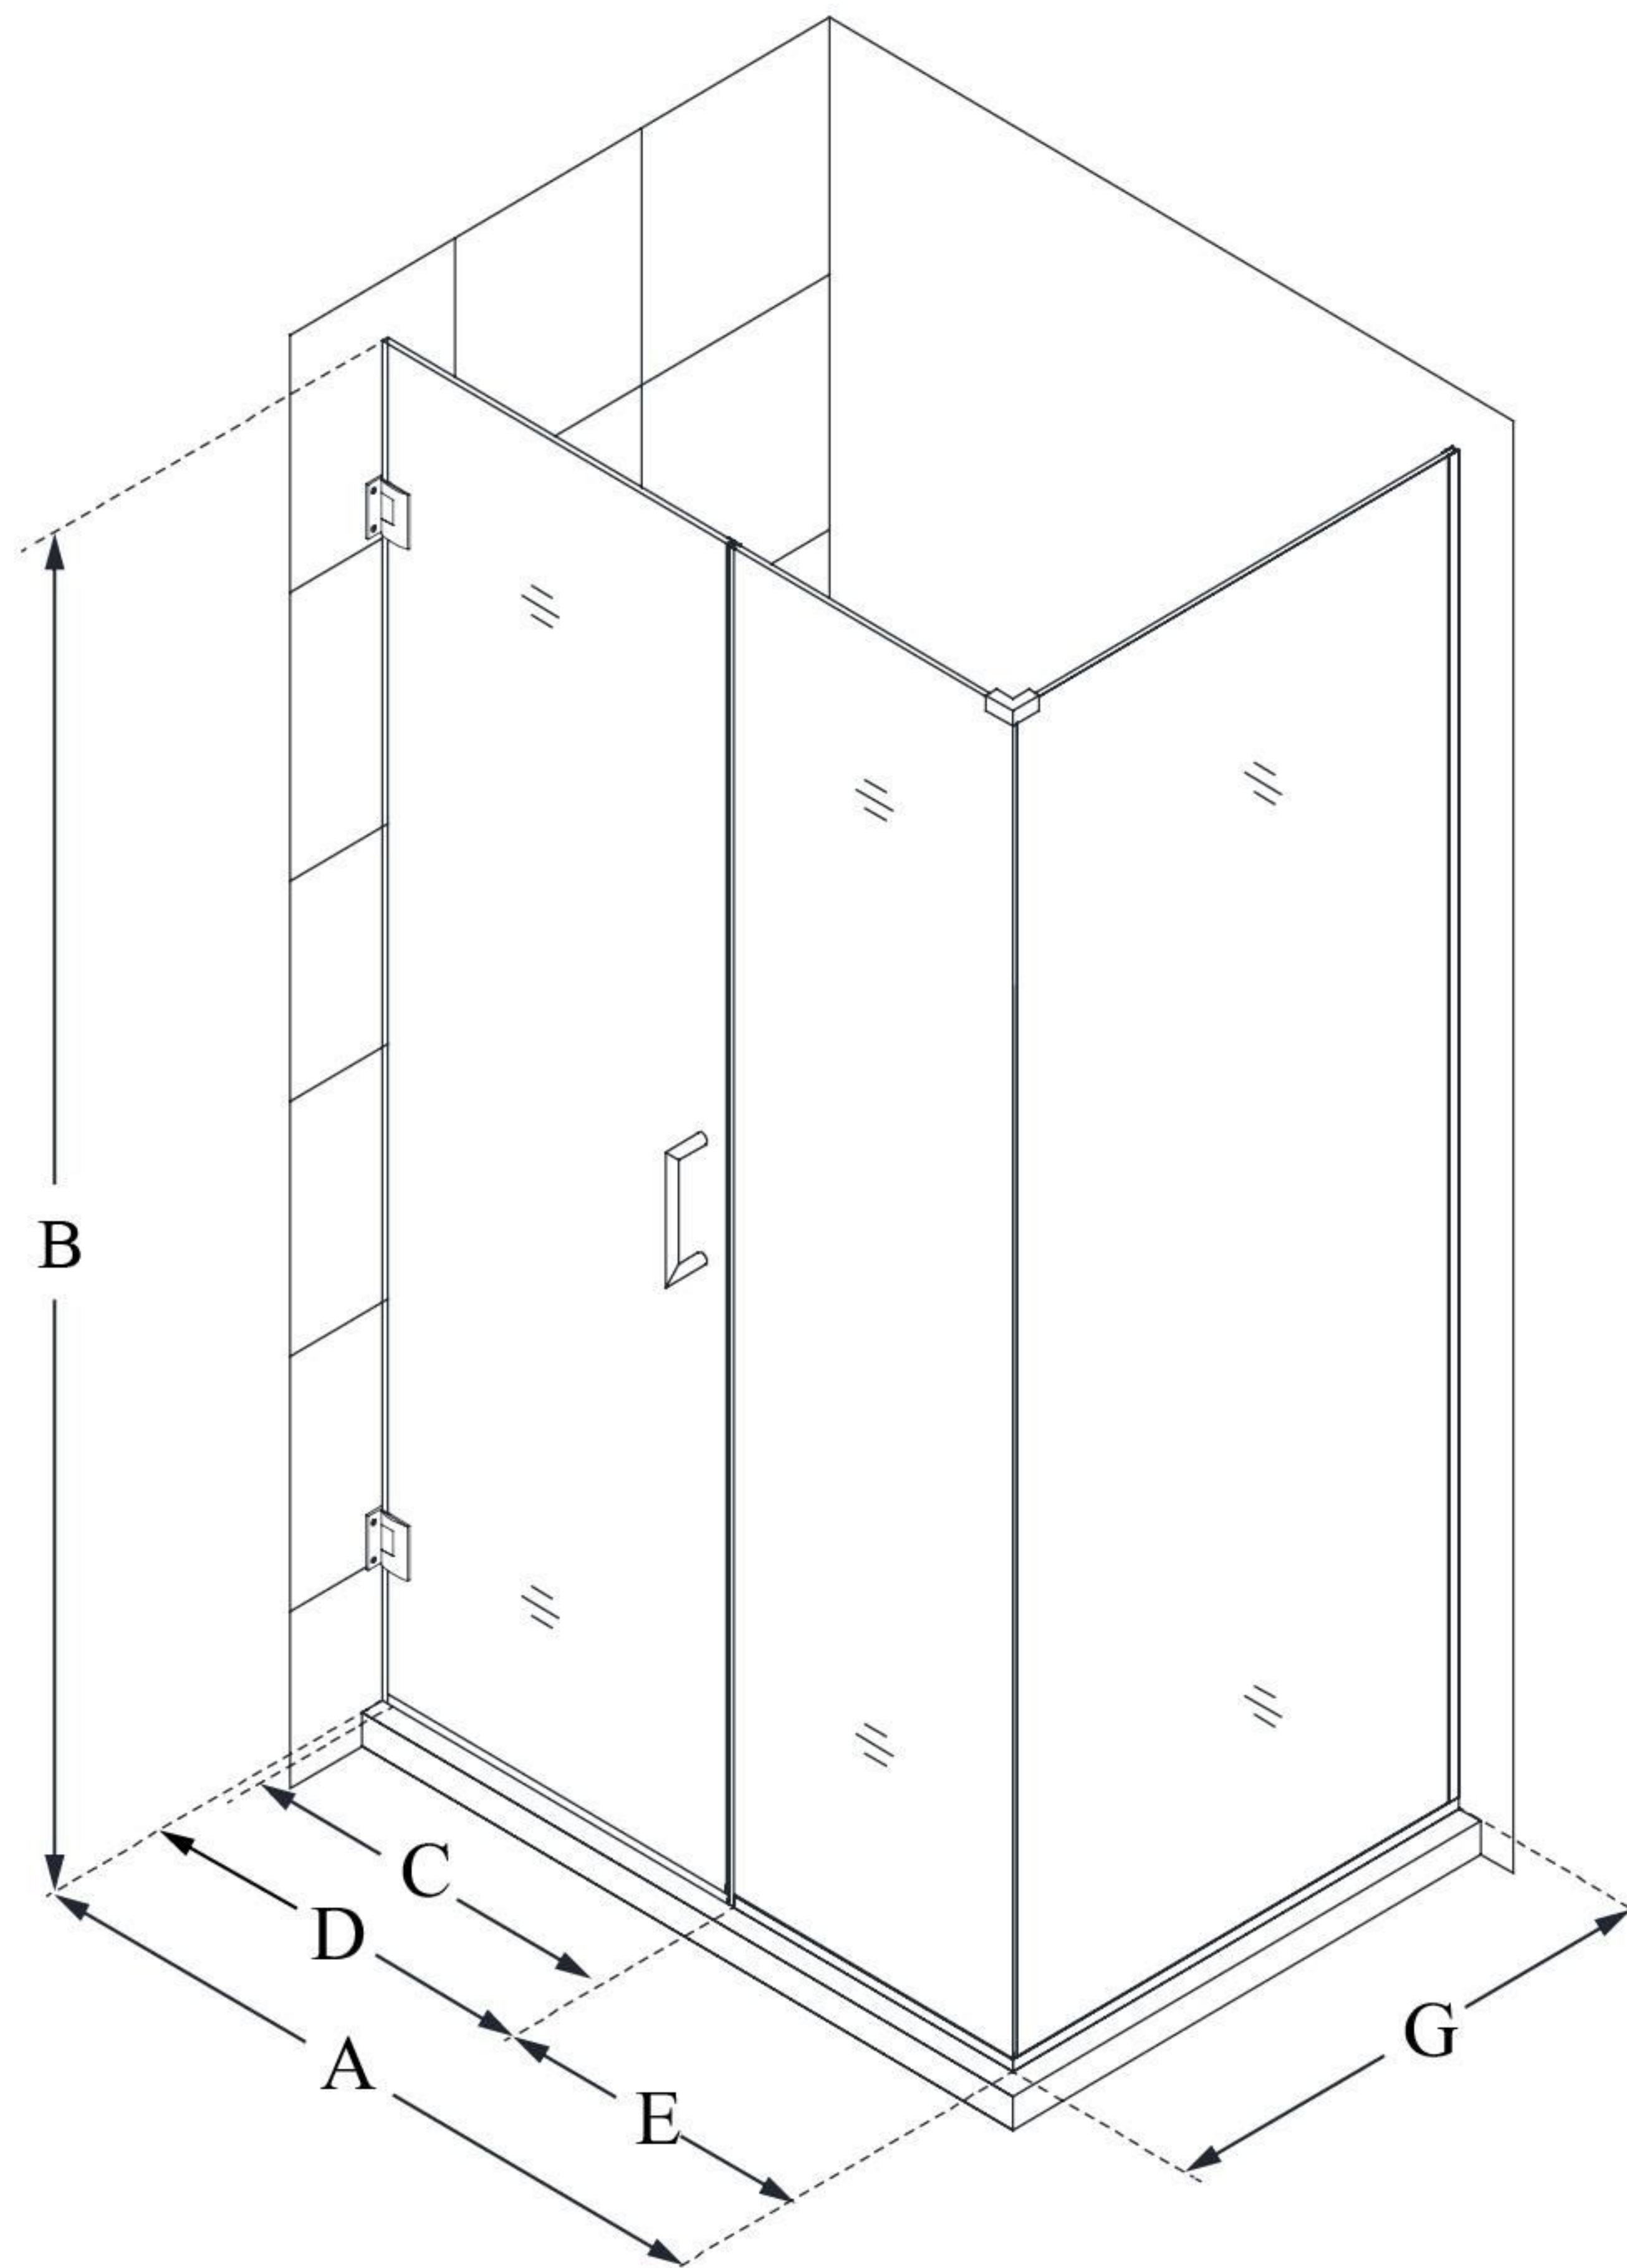

SHEN-24555340

UNIDOOR PLUS

DreamLine Unidoor Plus 55 1/2"
W x 34 3/8" D x 72" H Frameless
Hinged Shower Enclosure, Clear
Glass

SWING DOOR

CONFIGURATION DIMENSIONS:

A: 55 1/2"

MODEL WIDTH

B: 72"

MODEL HEIGHT

C: 24"

ACCESS WIDTH

D: 25"

DOOR WIDTH

E: 30 1/2"

INLINE PANEL WIDTH

G: 34 3/8"

RETURN PANEL WIDTH

DreamLine reserves the right to update or modify the hardware or materials pictured without prior notice for the purpose of product improvement and customer satisfaction.