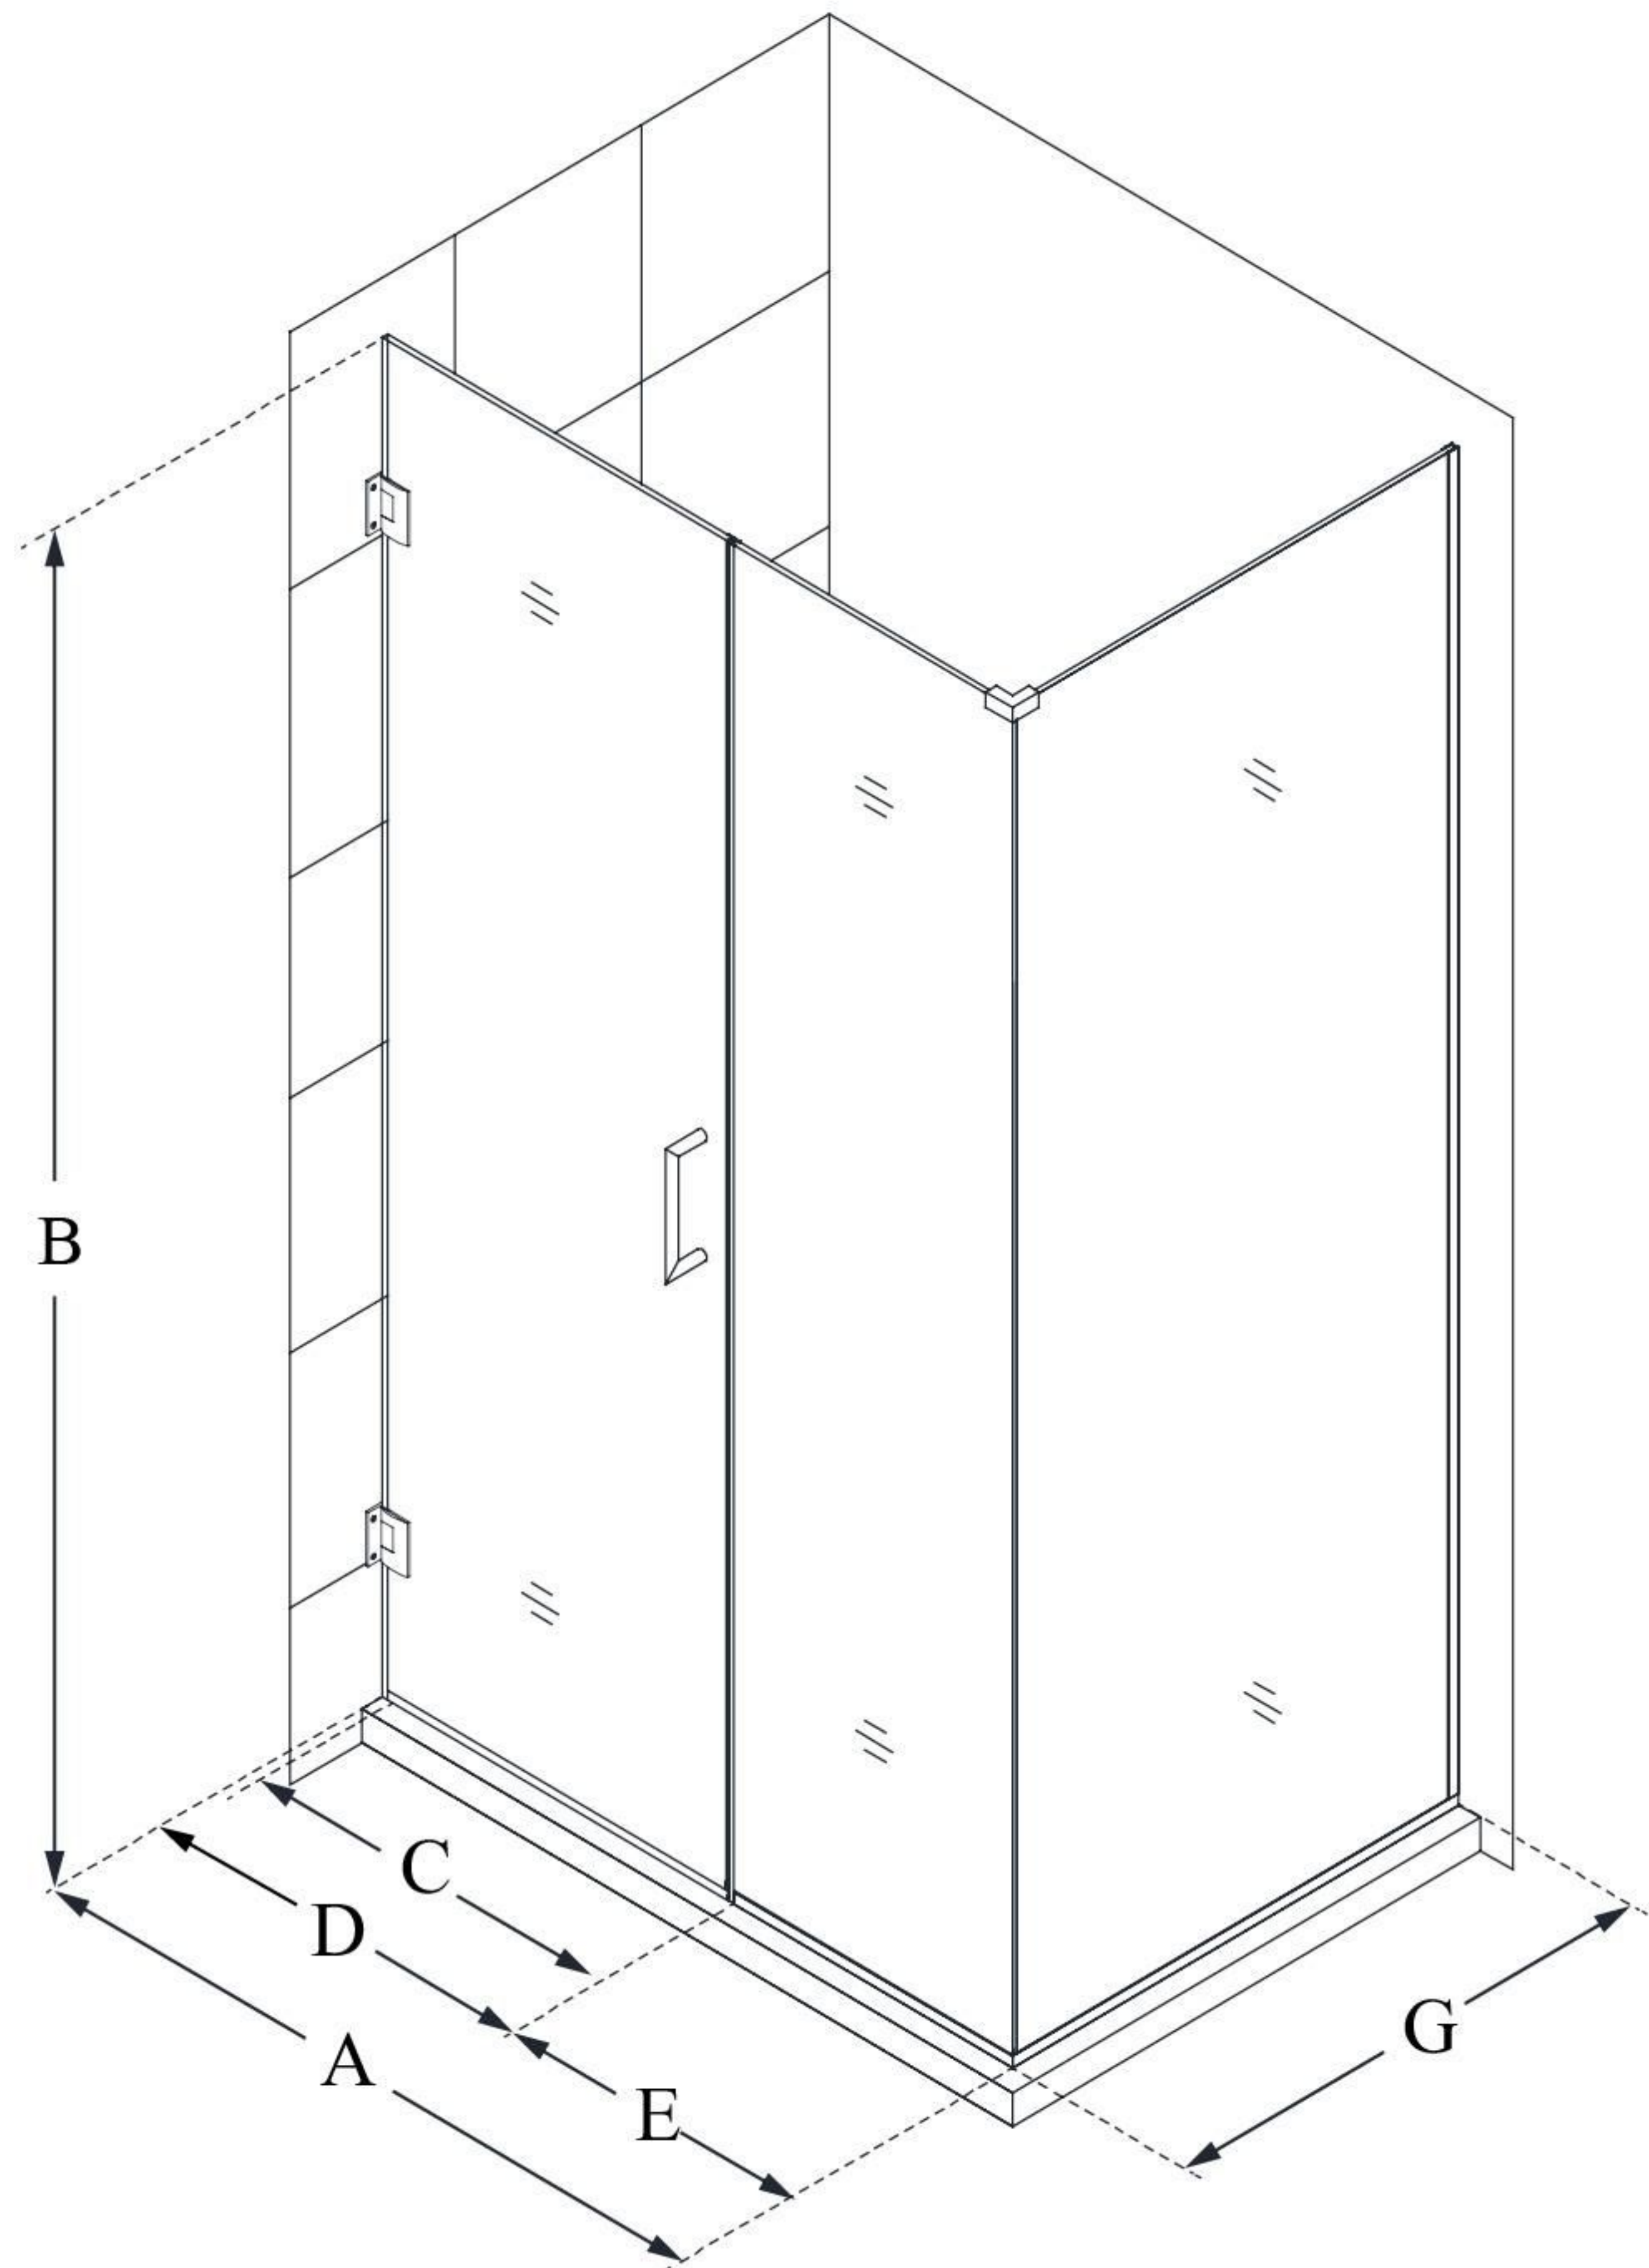

# UNIDOOR PLUS

DreamLine Unidoor Plus 55" W  
x 34 3/8" D x 72" H Frameless  
Hinged Shower Enclosure, Clear  
Glass

**SWING DOOR**

## CONFIGURATION DIMENSIONS:

**A: 55"**

MODEL WIDTH

**B: 72"**

MODEL HEIGHT

**C: 24"**

ACCESS WIDTH

**D: 25"**

DOOR WIDTH

**E: 30"**

INLINE PANEL WIDTH

**G: 34 3/8"**

RETURN PANEL WIDTH

DreamLine reserves the right to update or modify the hardware or materials pictured without prior notice for the purpose of product improvement and customer satisfaction.