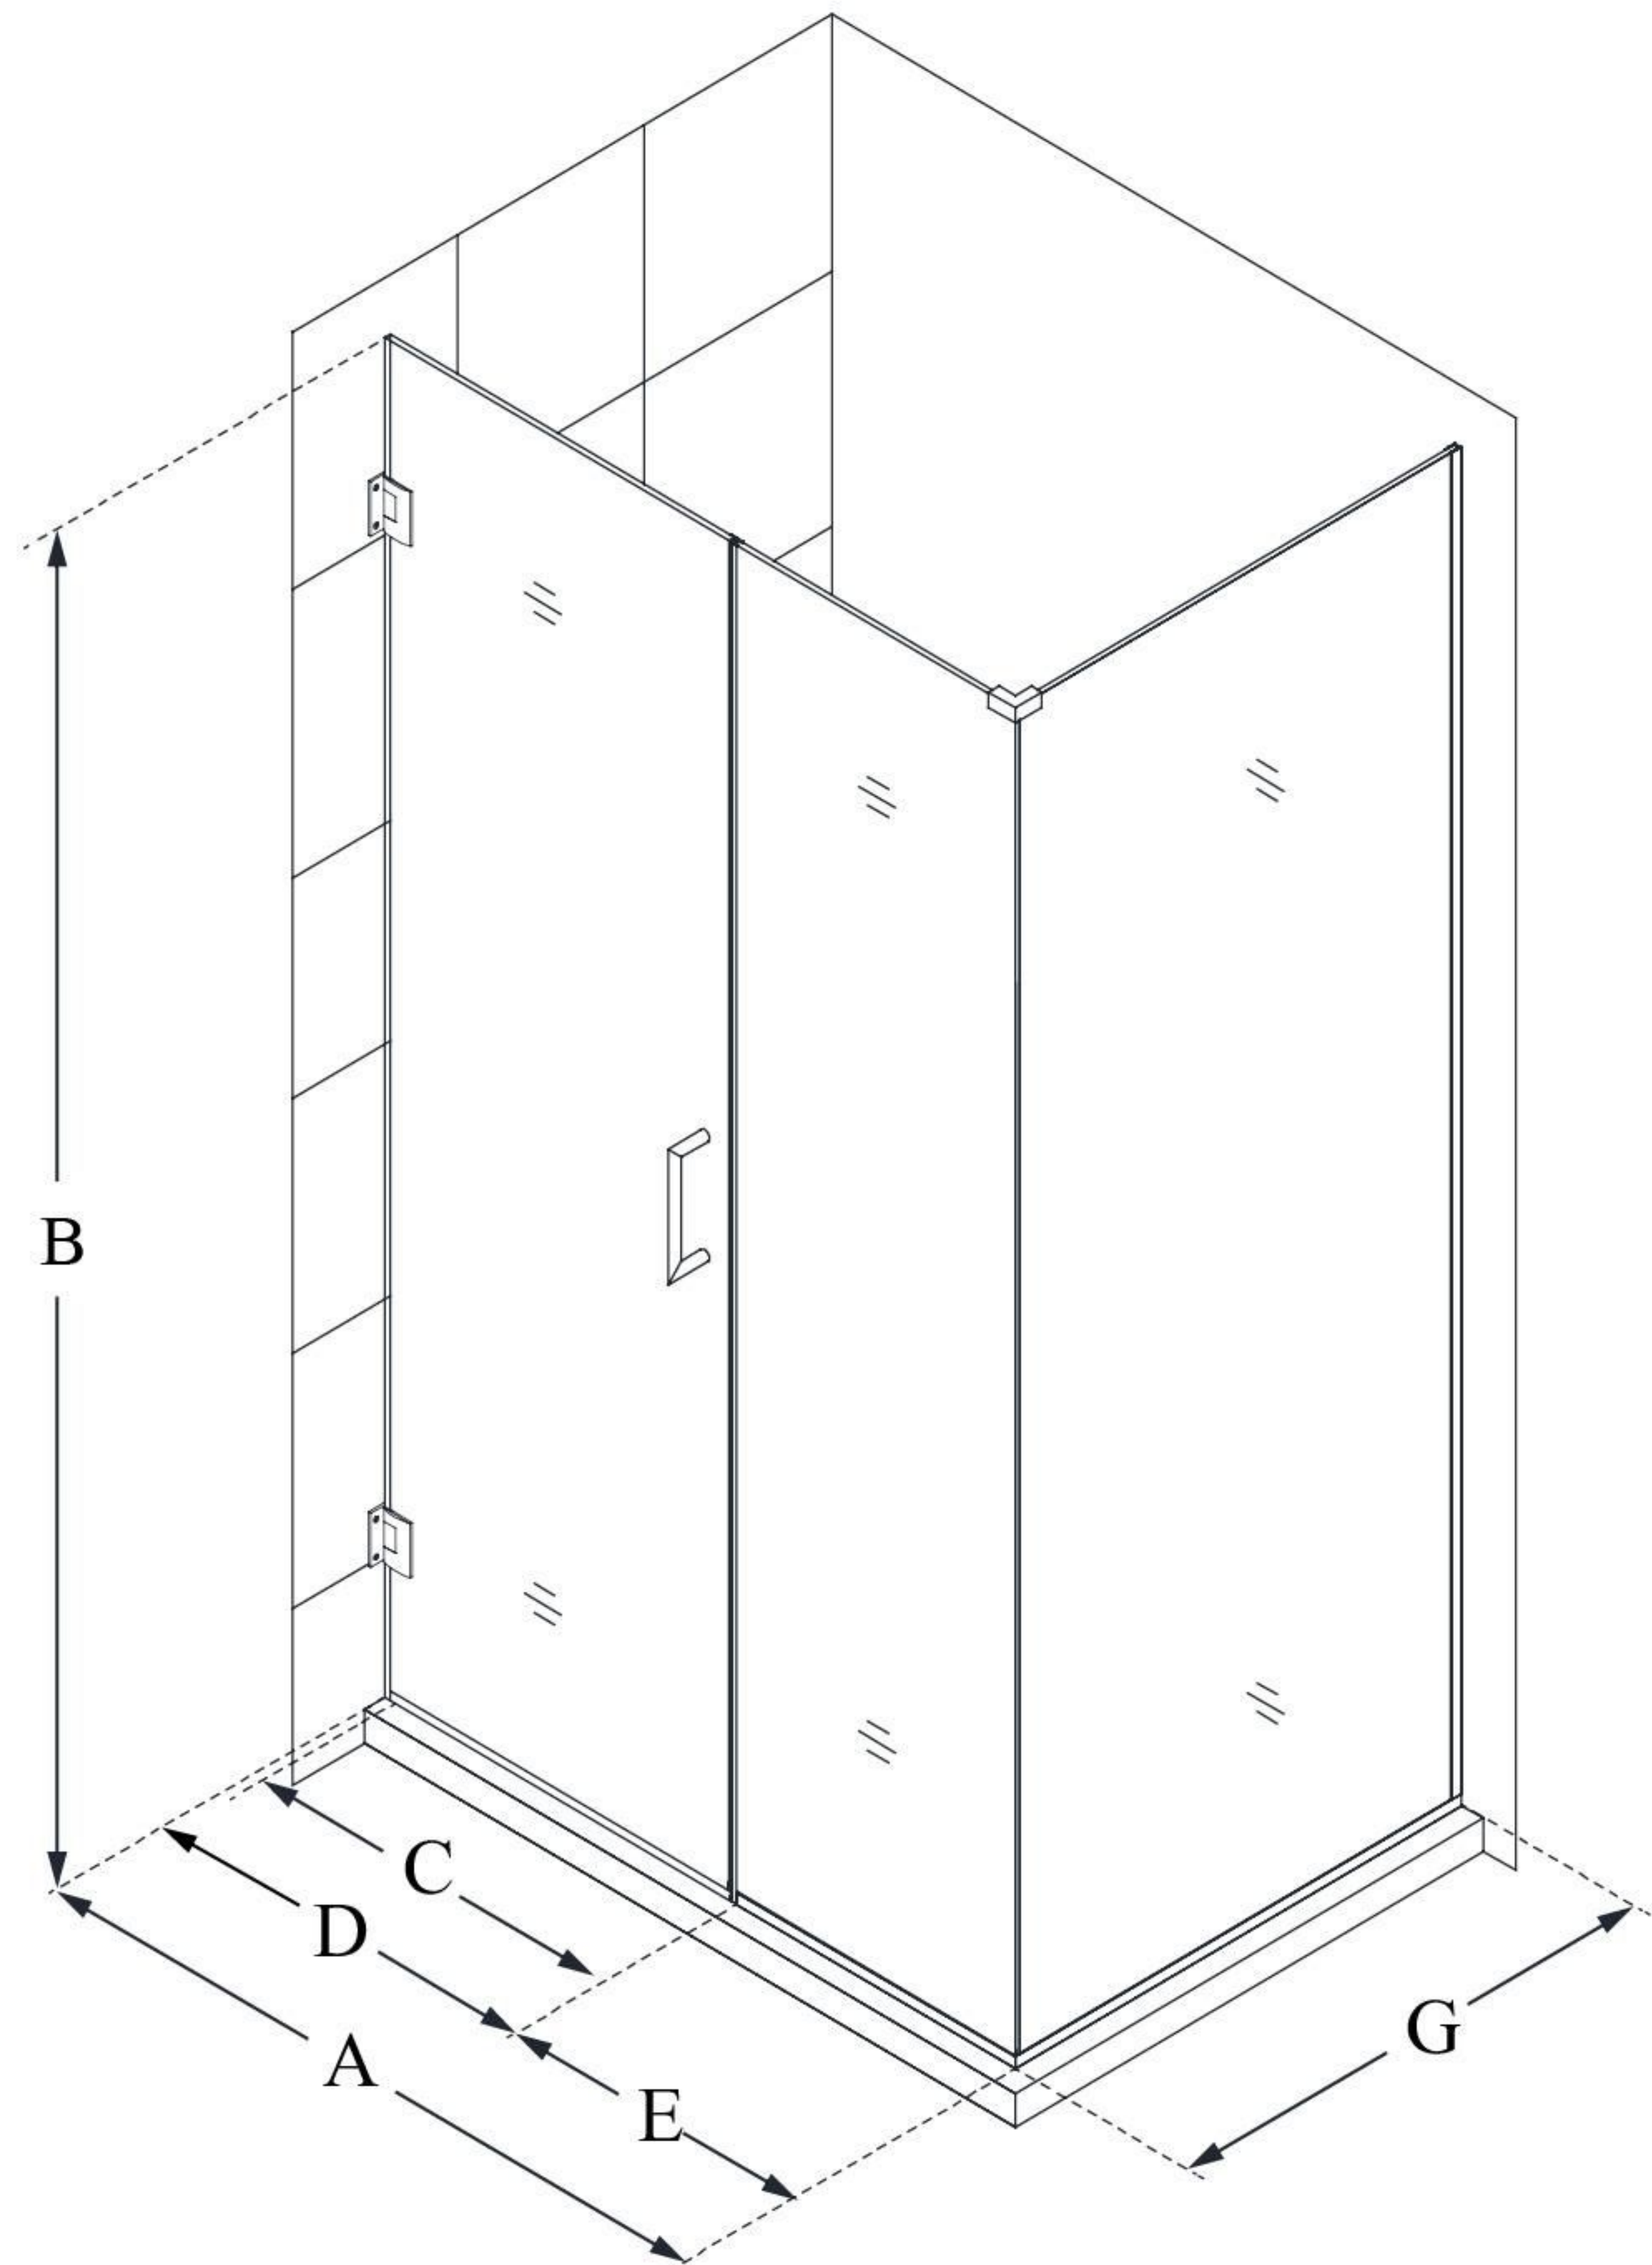

SHEN-24550300

UNIDOOR PLUS

DreamLine Unidoor Plus 55" W
x 30 3/8" D x 72" H Frameless
Hinged Shower Enclosure, Clear
Glass

SWING DOOR

CONFIGURATION DIMENSIONS:

A: 55"

MODEL WIDTH

B: 72"

MODEL HEIGHT

C: 24"

ACCESS WIDTH

D: 25"

DOOR WIDTH

E: 30"

INLINE PANEL WIDTH

G: 30 3/8"

RETURN PANEL WIDTH

DreamLine reserves the right to update or modify the hardware or materials pictured without prior notice for the purpose of product improvement and customer satisfaction.