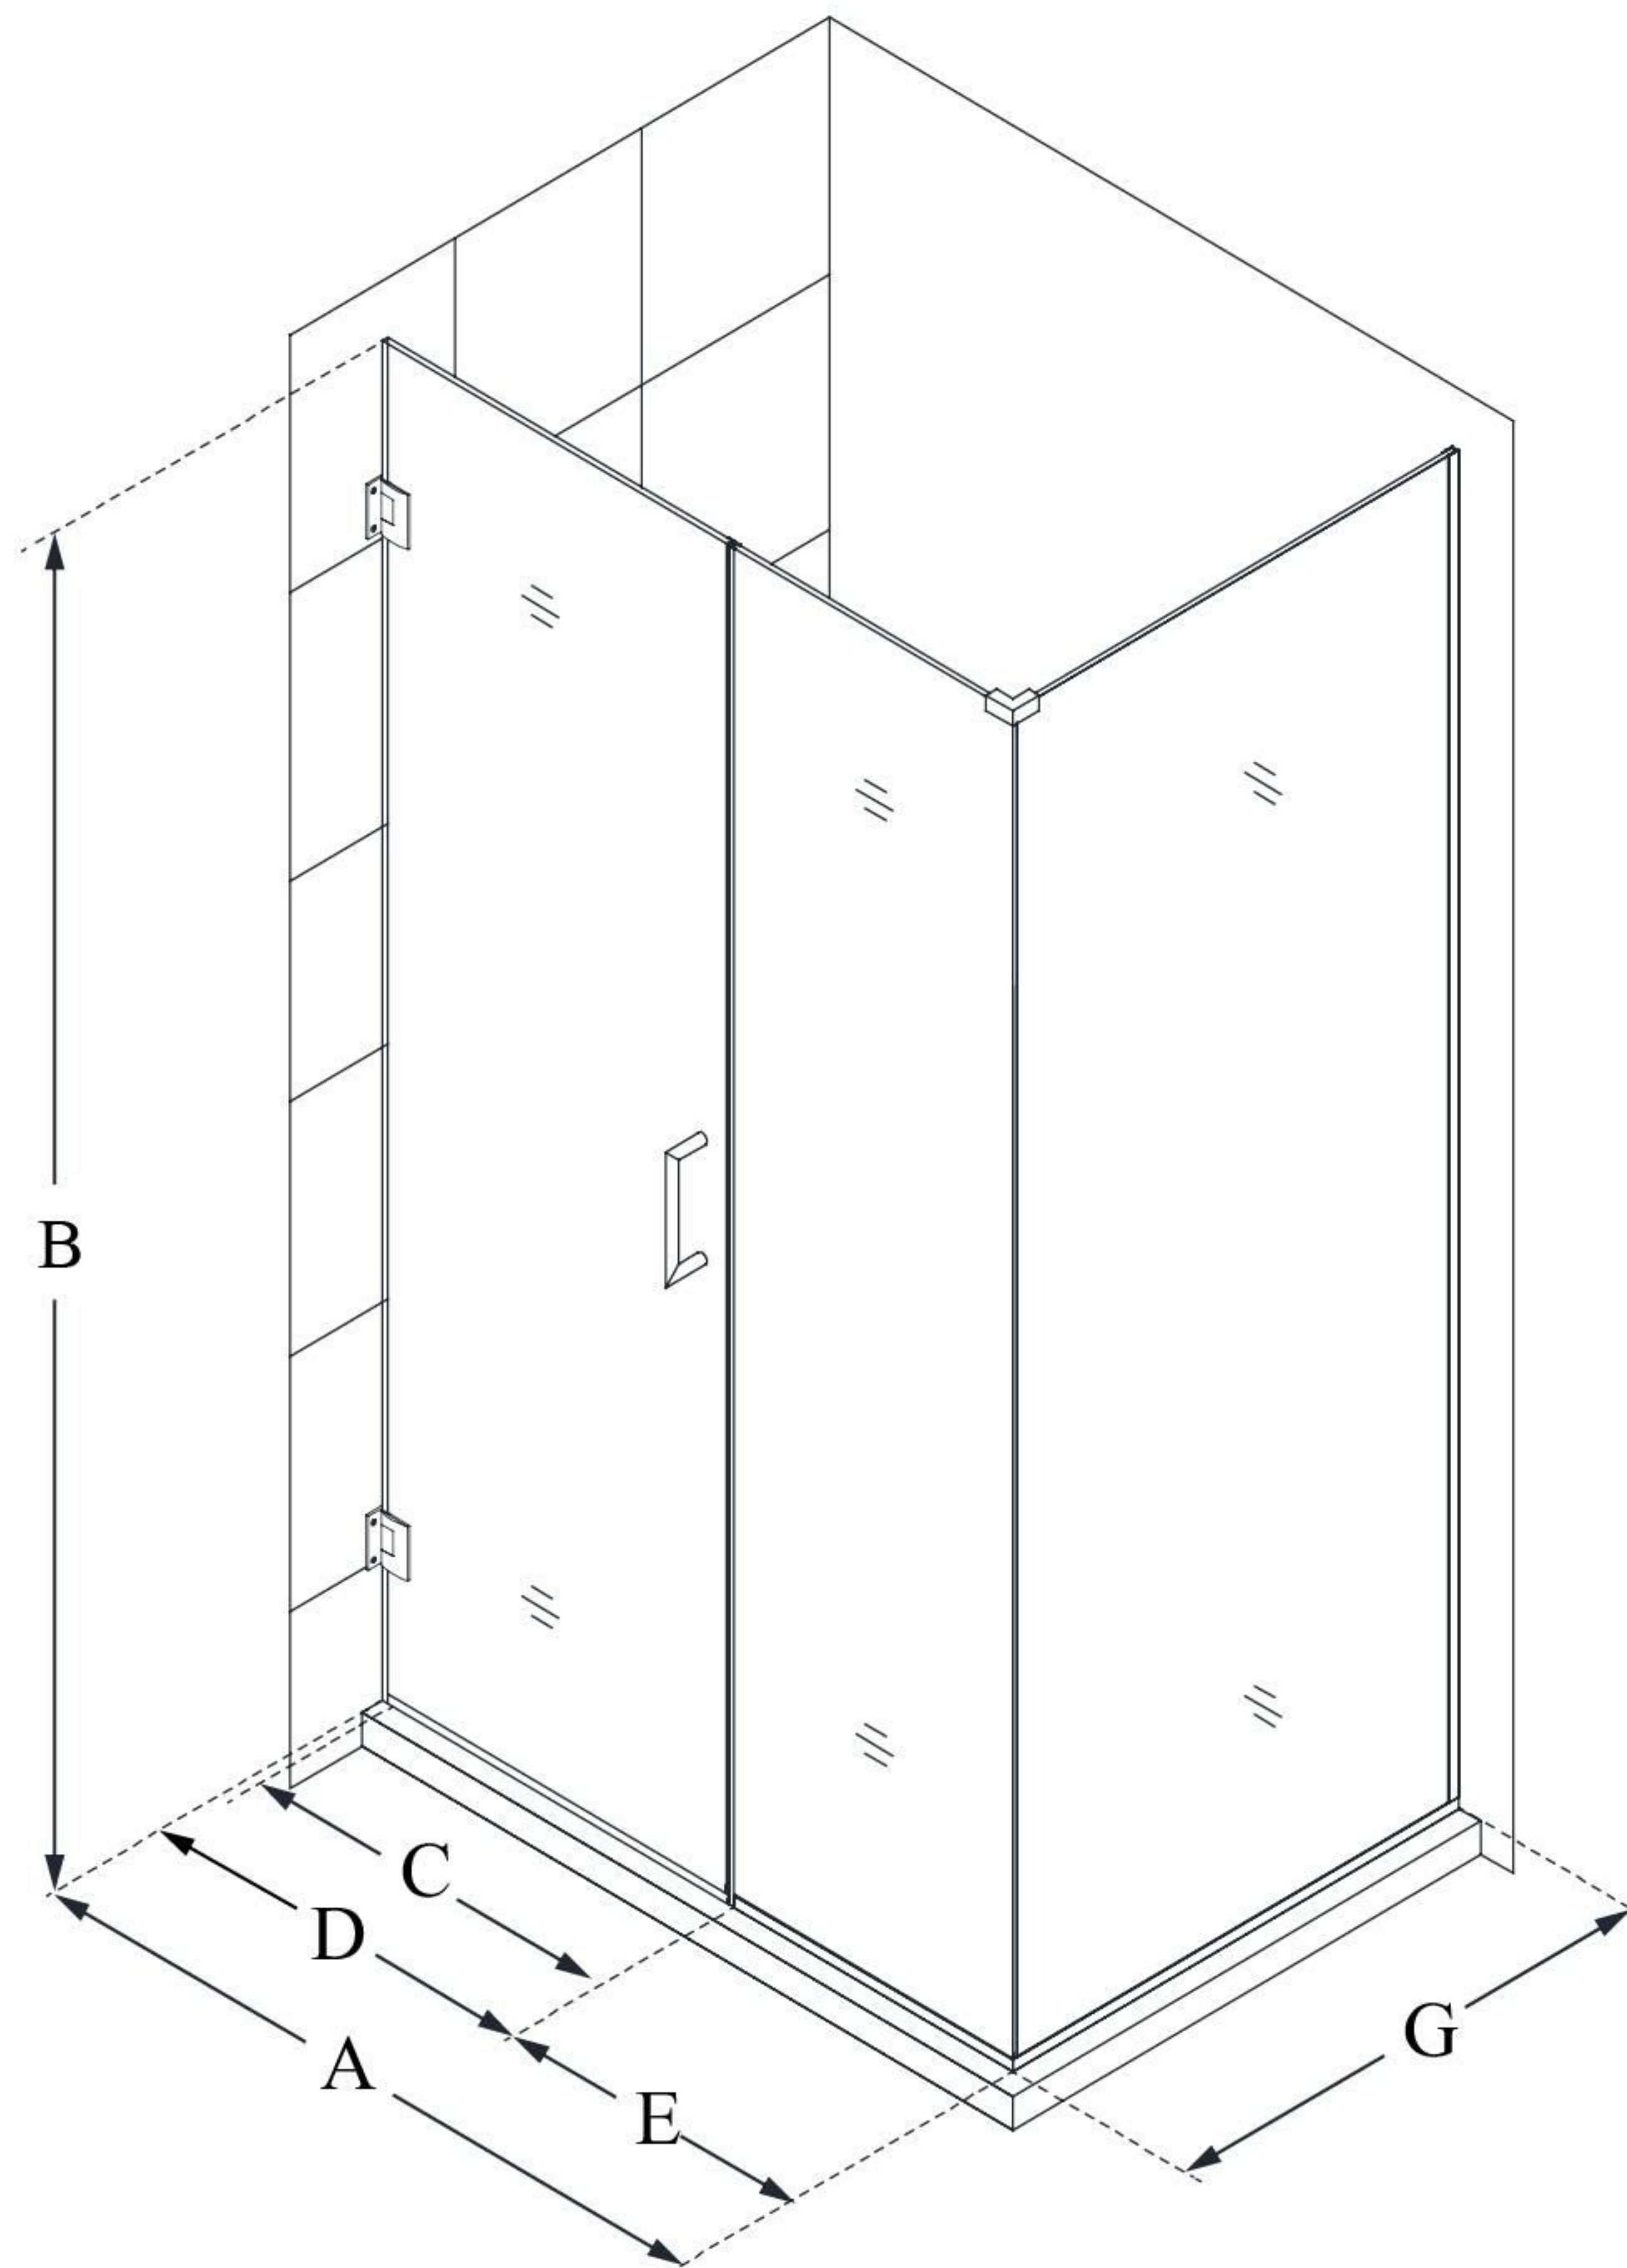

# UNIDOOR PLUS

DreamLine Unidoor Plus 54" W  
x 34 3/8" D x 72" H Frameless  
Hinged Shower Enclosure, Clear  
Glass

**SWING DOOR**

## CONFIGURATION DIMENSIONS:

**A: 54"**

MODEL WIDTH

**B: 72"**

MODEL HEIGHT

**C: 23"**

ACCESS WIDTH

**D: 24"**

DOOR WIDTH

**E: 30"**

INLINE PANEL WIDTH

**G: 34 3/8"**

RETURN PANEL WIDTH

DreamLine reserves the right to update or modify the hardware or materials pictured without prior notice for the purpose of product improvement and customer satisfaction.