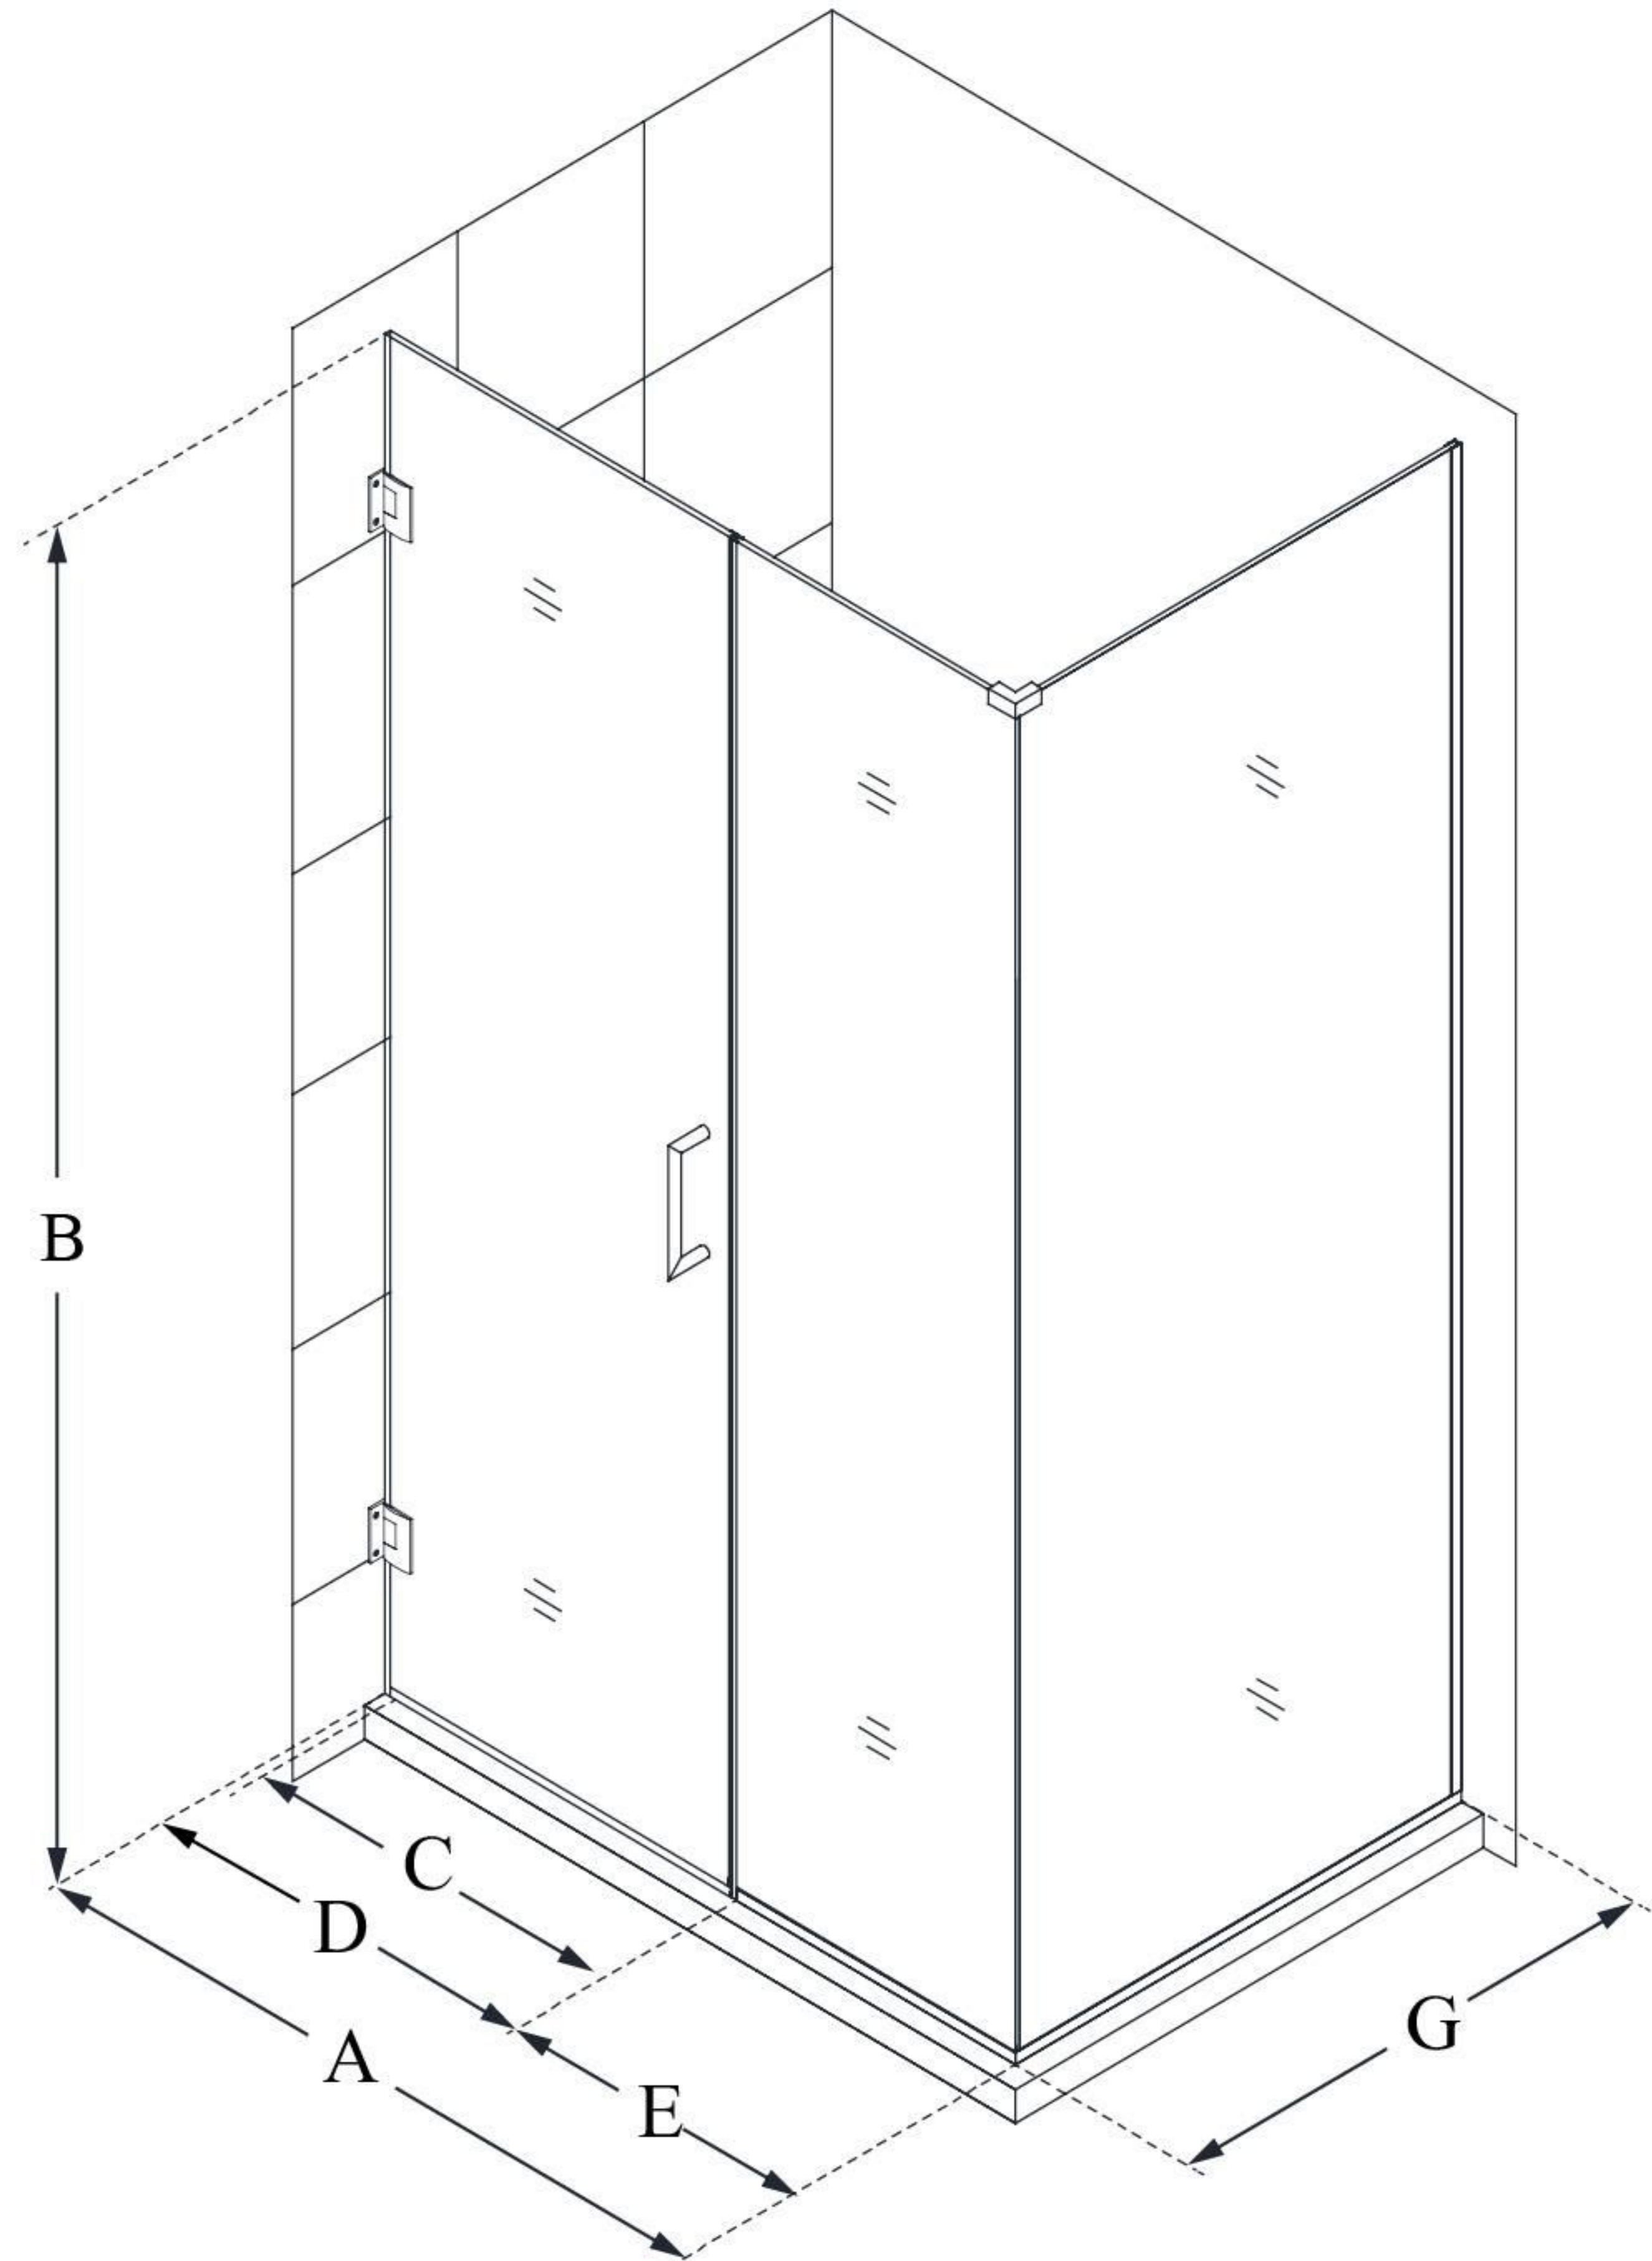

SHEN-24540300

UNIDOOR PLUS

DreamLine Unidoor Plus 54" W
x 30 3/8" D x 72" H Frameless
Hinged Shower Enclosure, Clear
Glass

SWING DOOR

CONFIGURATION DIMENSIONS:

A: 54"

MODEL WIDTH

B: 72"

MODEL HEIGHT

C: 23"

ACCESS WIDTH

D: 24"

DOOR WIDTH

E: 30"

INLINE PANEL WIDTH

G: 30 3/8"

RETURN PANEL WIDTH

DreamLine reserves the right to update or modify the hardware or materials pictured without prior notice for the purpose of product improvement and customer satisfaction.