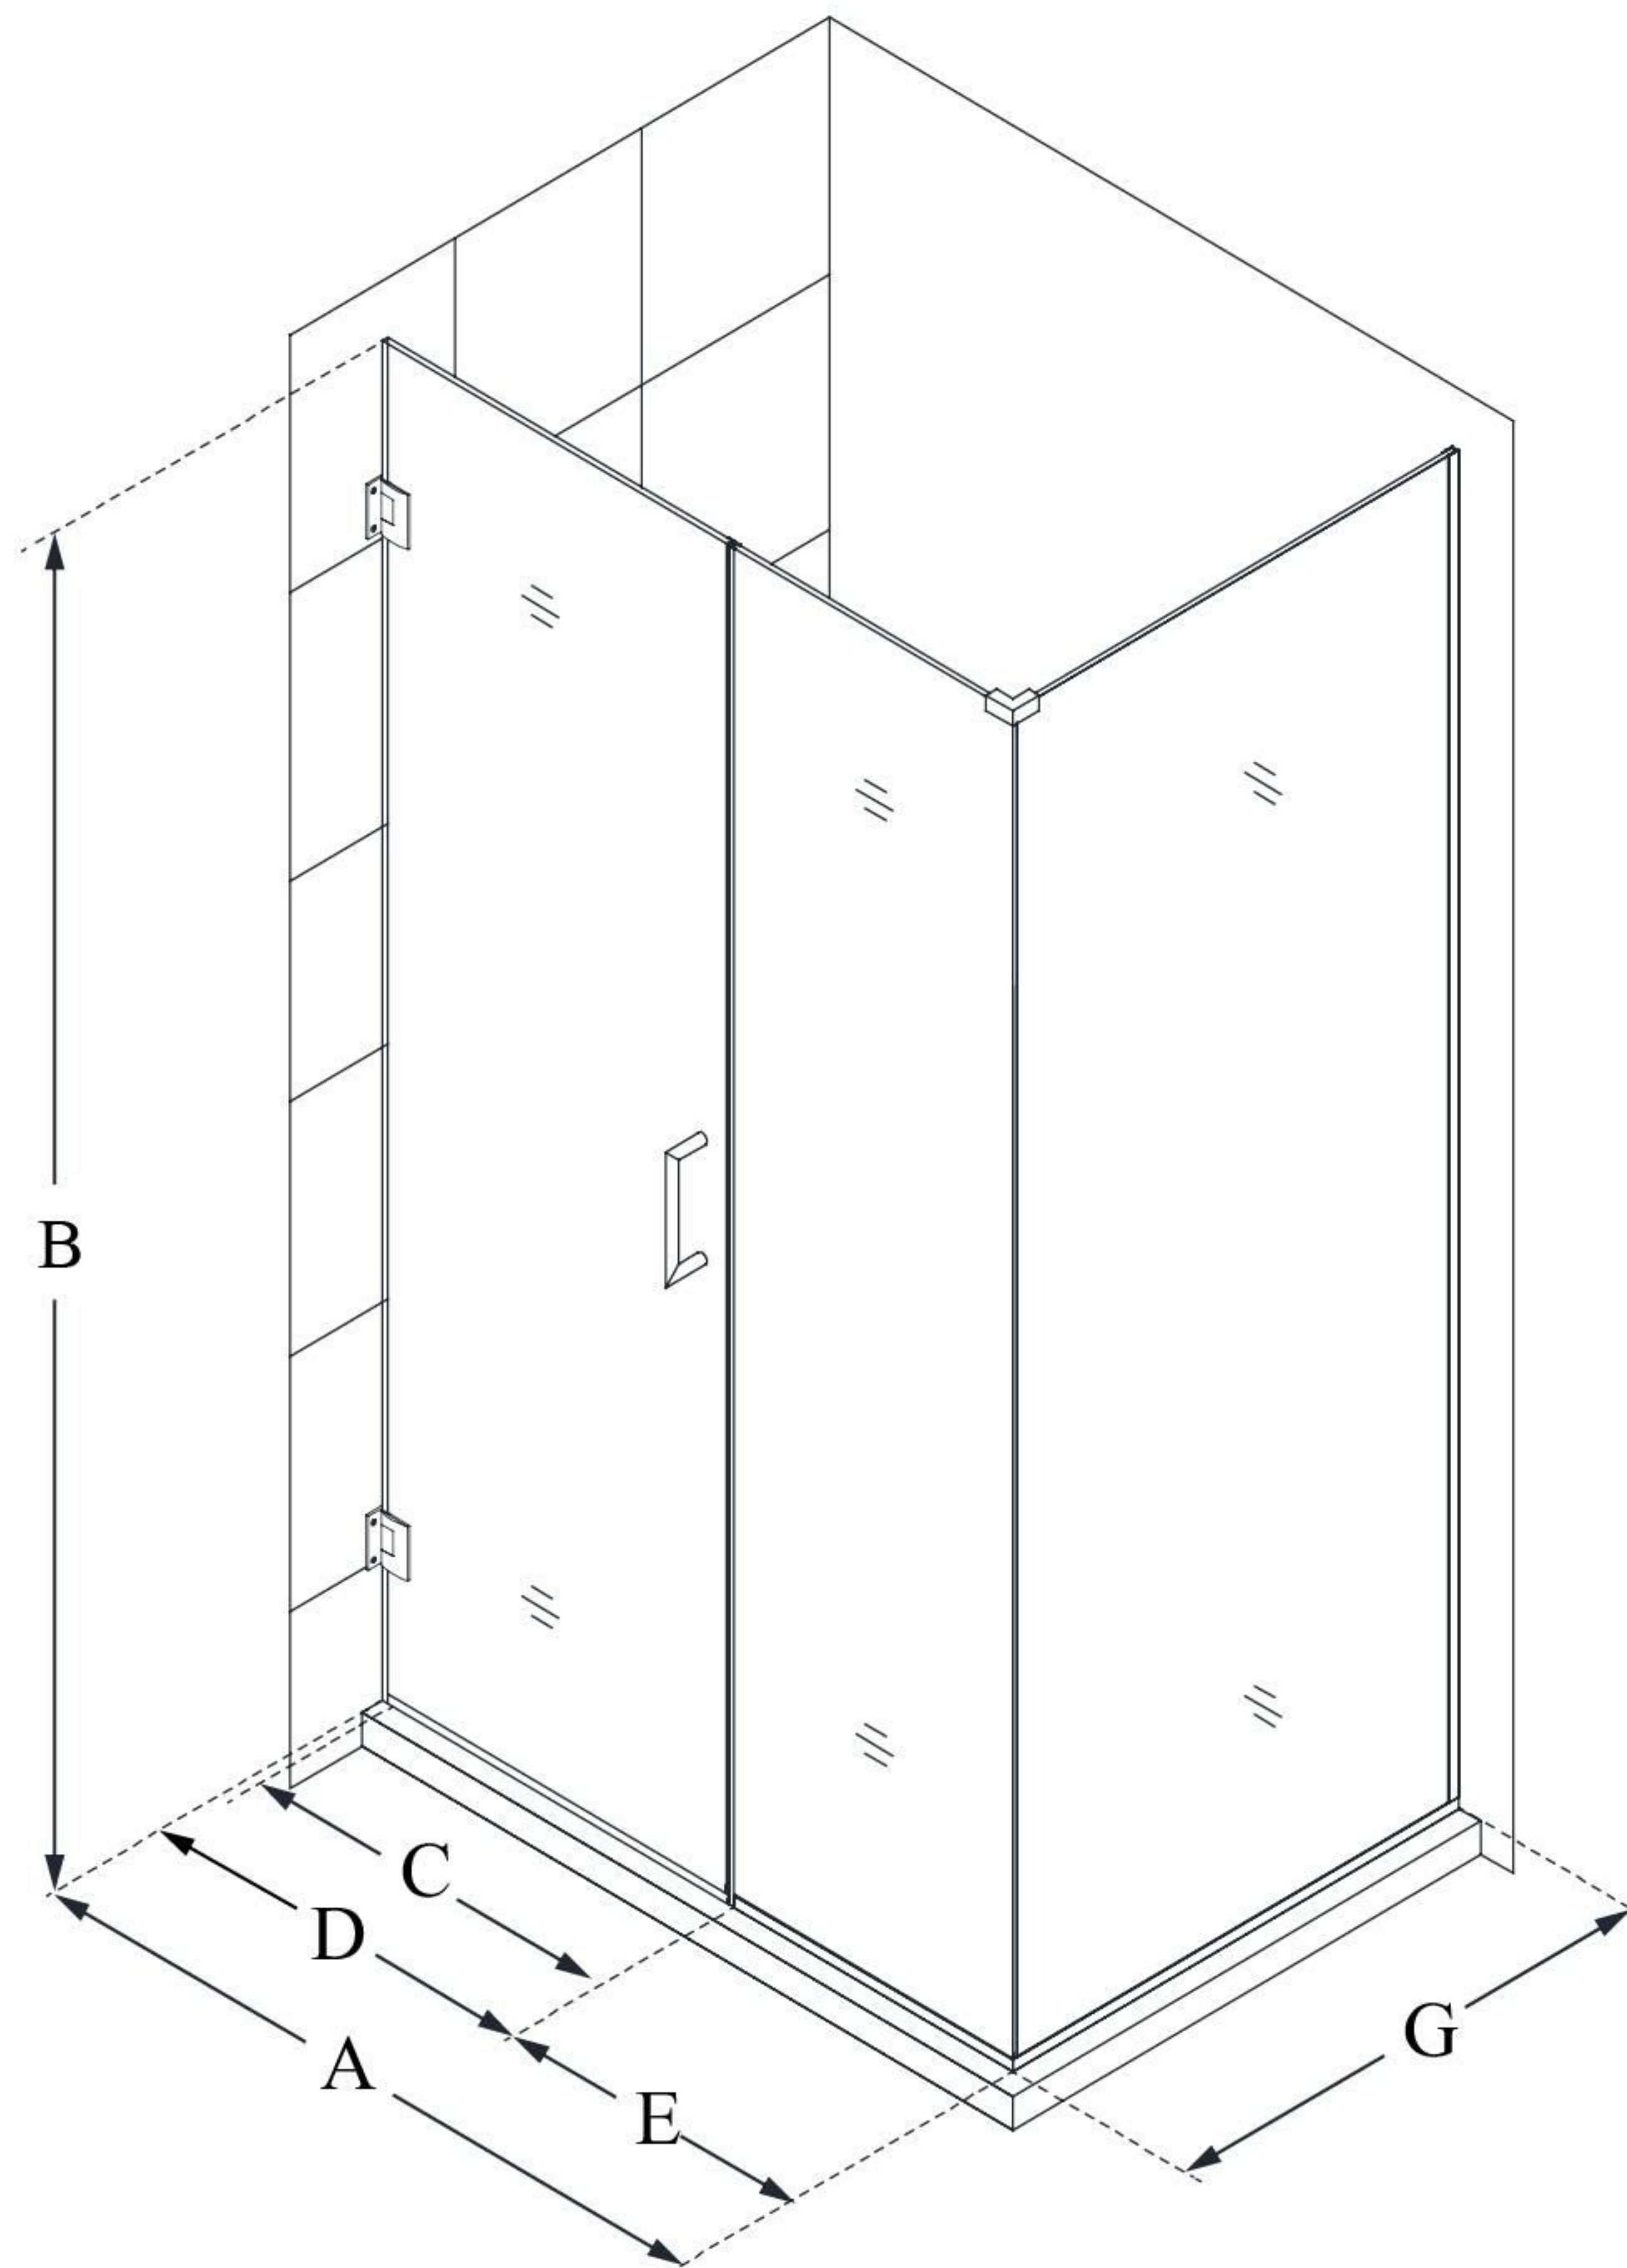

SHEN-24535340

UNIDOOR PLUS

DreamLine Unidoor Plus 53 1/2"
W x 34 3/8" D x 72" H Frameless
Hinged Shower Enclosure, Clear
Glass

SWING DOOR

CONFIGURATION DIMENSIONS:

A: 53 1/2"

MODEL WIDTH

B: 72"

MODEL HEIGHT

C: 22"

ACCESS WIDTH

D: 23"

DOOR WIDTH

E: 30 1/2"

INLINE PANEL WIDTH

G: 34 3/8"

RETURN PANEL WIDTH

DreamLine reserves the right to update or modify the hardware or materials pictured without prior notice for the purpose of product improvement and customer satisfaction.