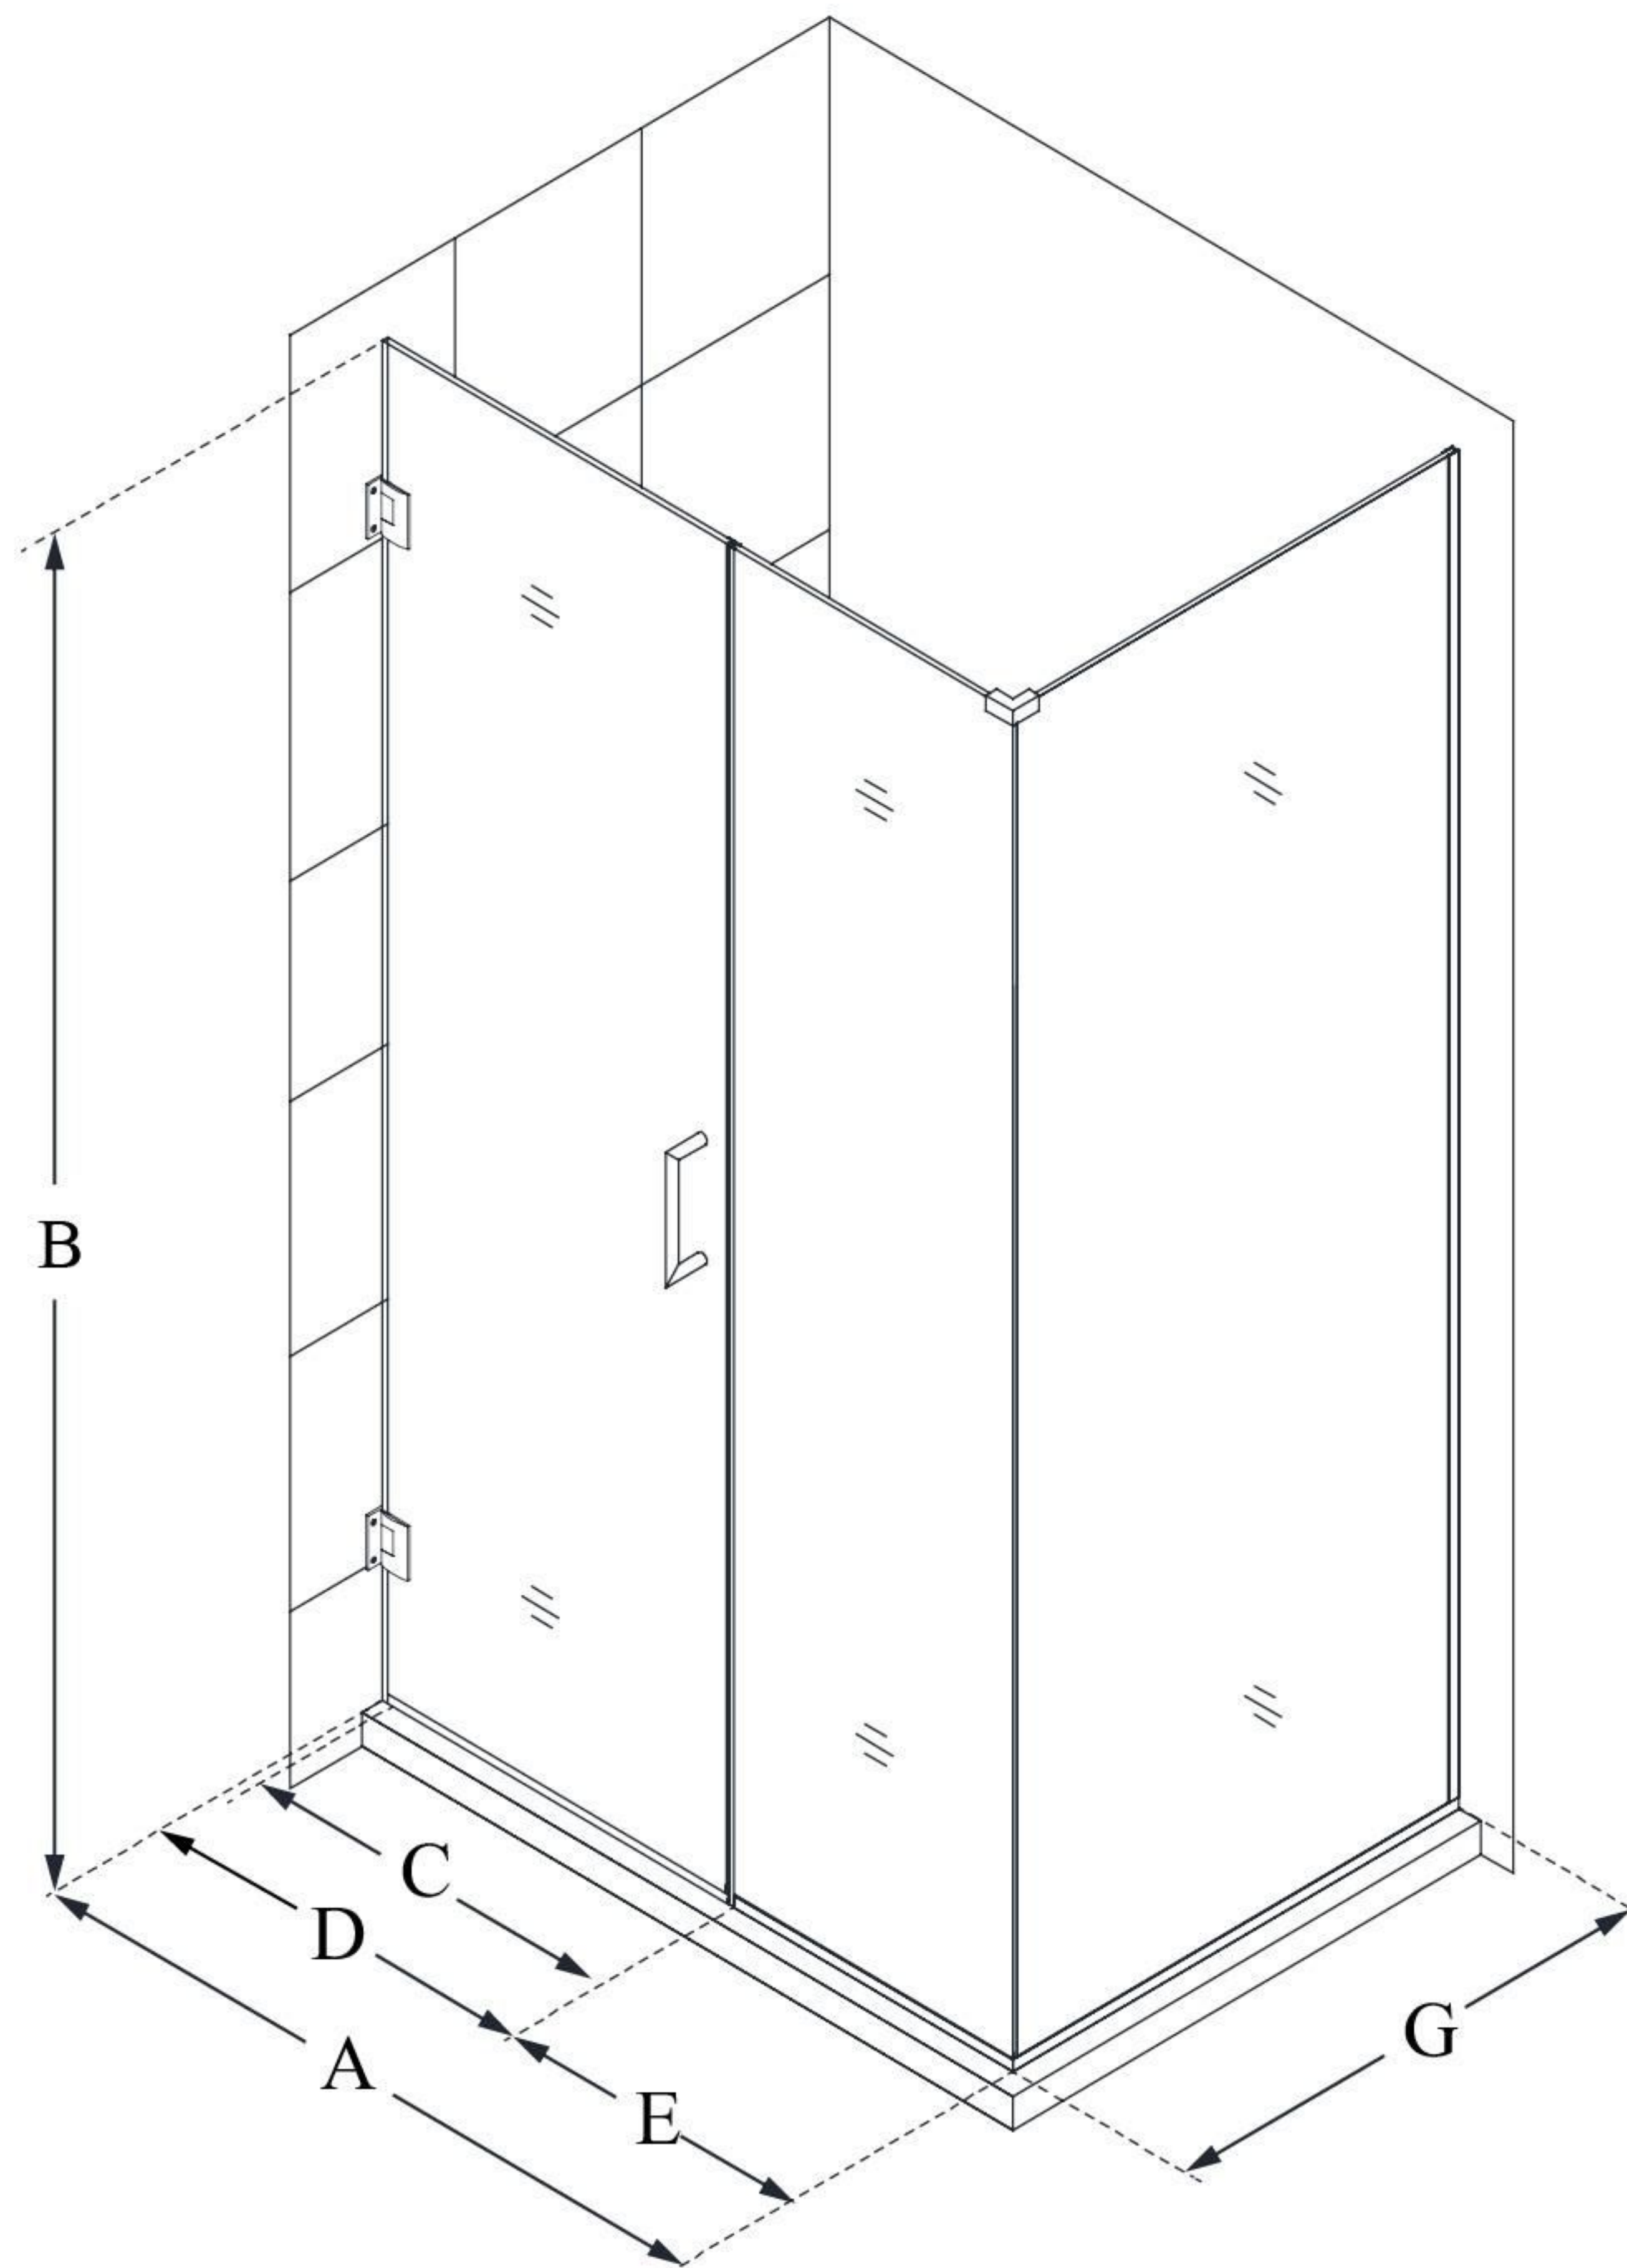

# UNIDOOR PLUS

DreamLine Unidoor Plus 53" W  
x 34 3/8" D x 72" H Frameless  
Hinged Shower Enclosure, Clear  
Glass

**SWING DOOR**

## CONFIGURATION DIMENSIONS:

**A: 53"**

MODEL WIDTH

**B: 72"**

MODEL HEIGHT

**C: 22"**

ACCESS WIDTH

**D: 23"**

DOOR WIDTH

**E: 30"**

INLINE PANEL WIDTH

**G: 34 3/8"**

RETURN PANEL WIDTH

DreamLine reserves the right to update or modify the hardware or materials pictured without prior notice for the purpose of product improvement and customer satisfaction.