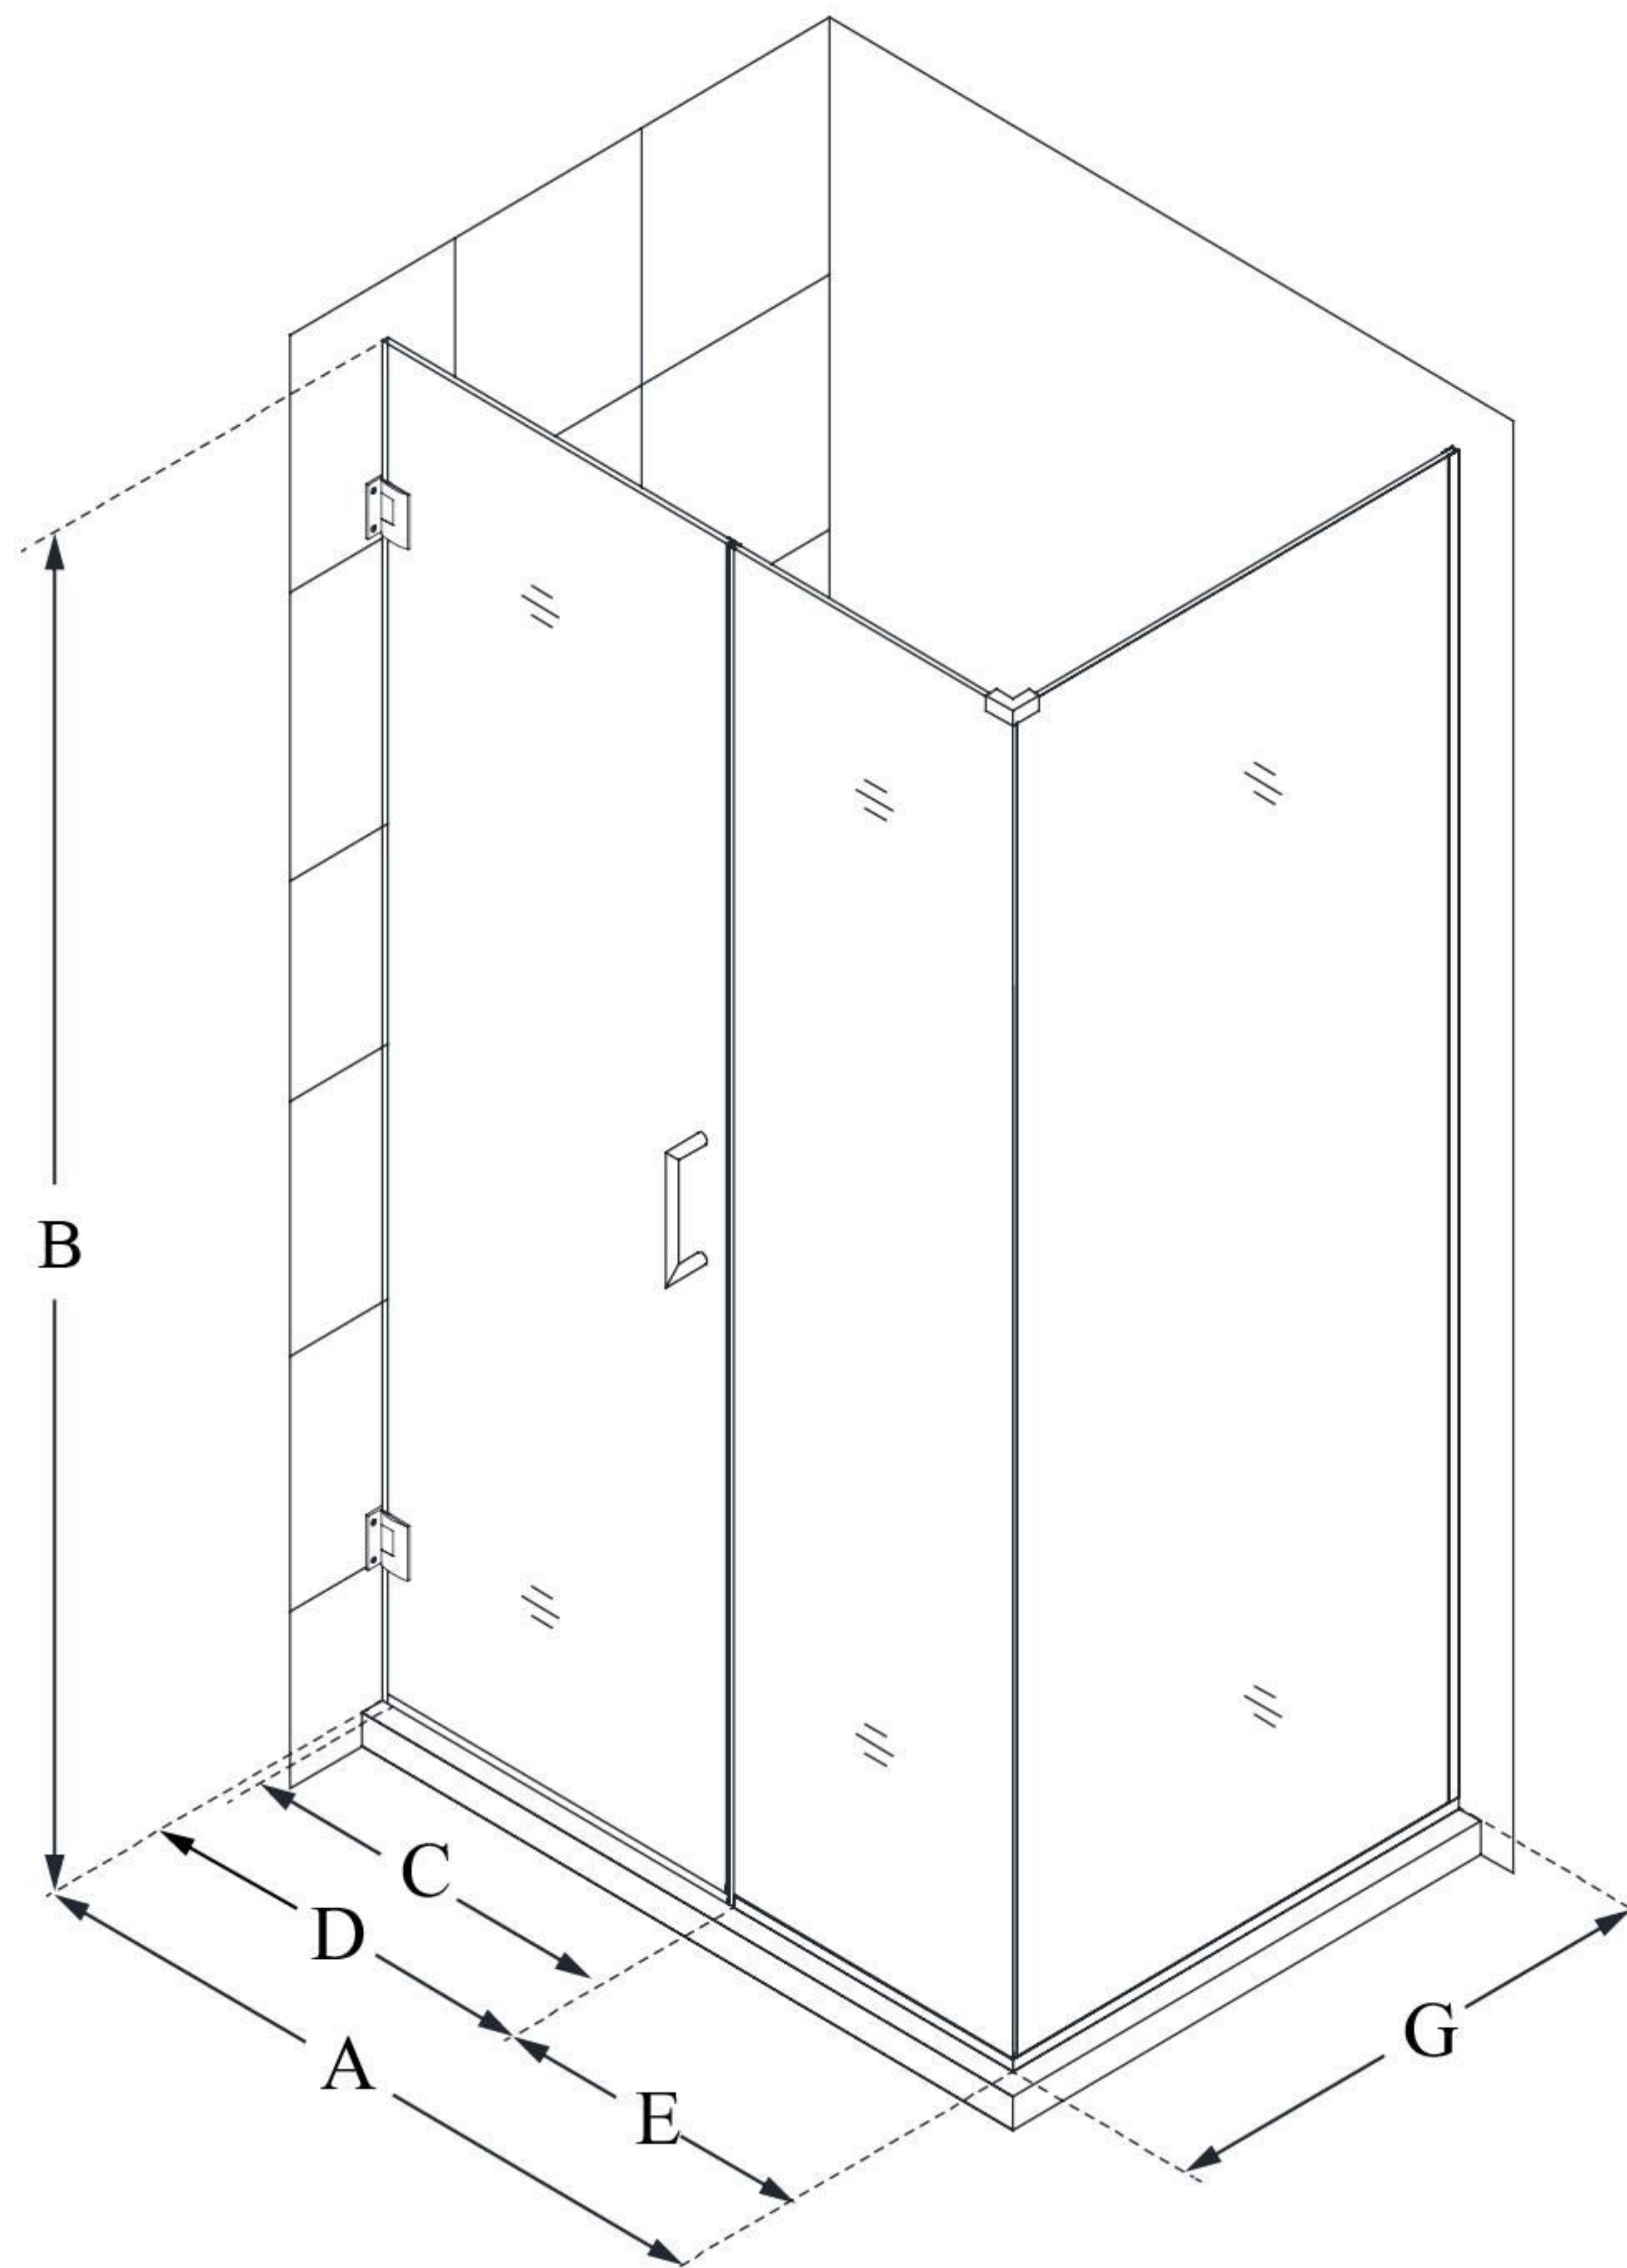

SHEN-24525300

UNIDOOR PLUS

DreamLine Unidoor Plus 52 1/2"
W x 30 3/8" D x 72" H Frameless
Hinged Shower Enclosure, Clear
Glass

SWING DOOR

CONFIGURATION DIMENSIONS:

A: 52 1/2"

MODEL WIDTH

B: 72"

MODEL HEIGHT

C: 29"

ACCESS WIDTH

D: 30"

DOOR WIDTH

E: 22 1/2"

INLINE PANEL WIDTH

G: 30 3/8"

RETURN PANEL WIDTH

DreamLine reserves the right to update or modify the hardware or materials pictured without prior notice for the purpose of product improvement and customer satisfaction.