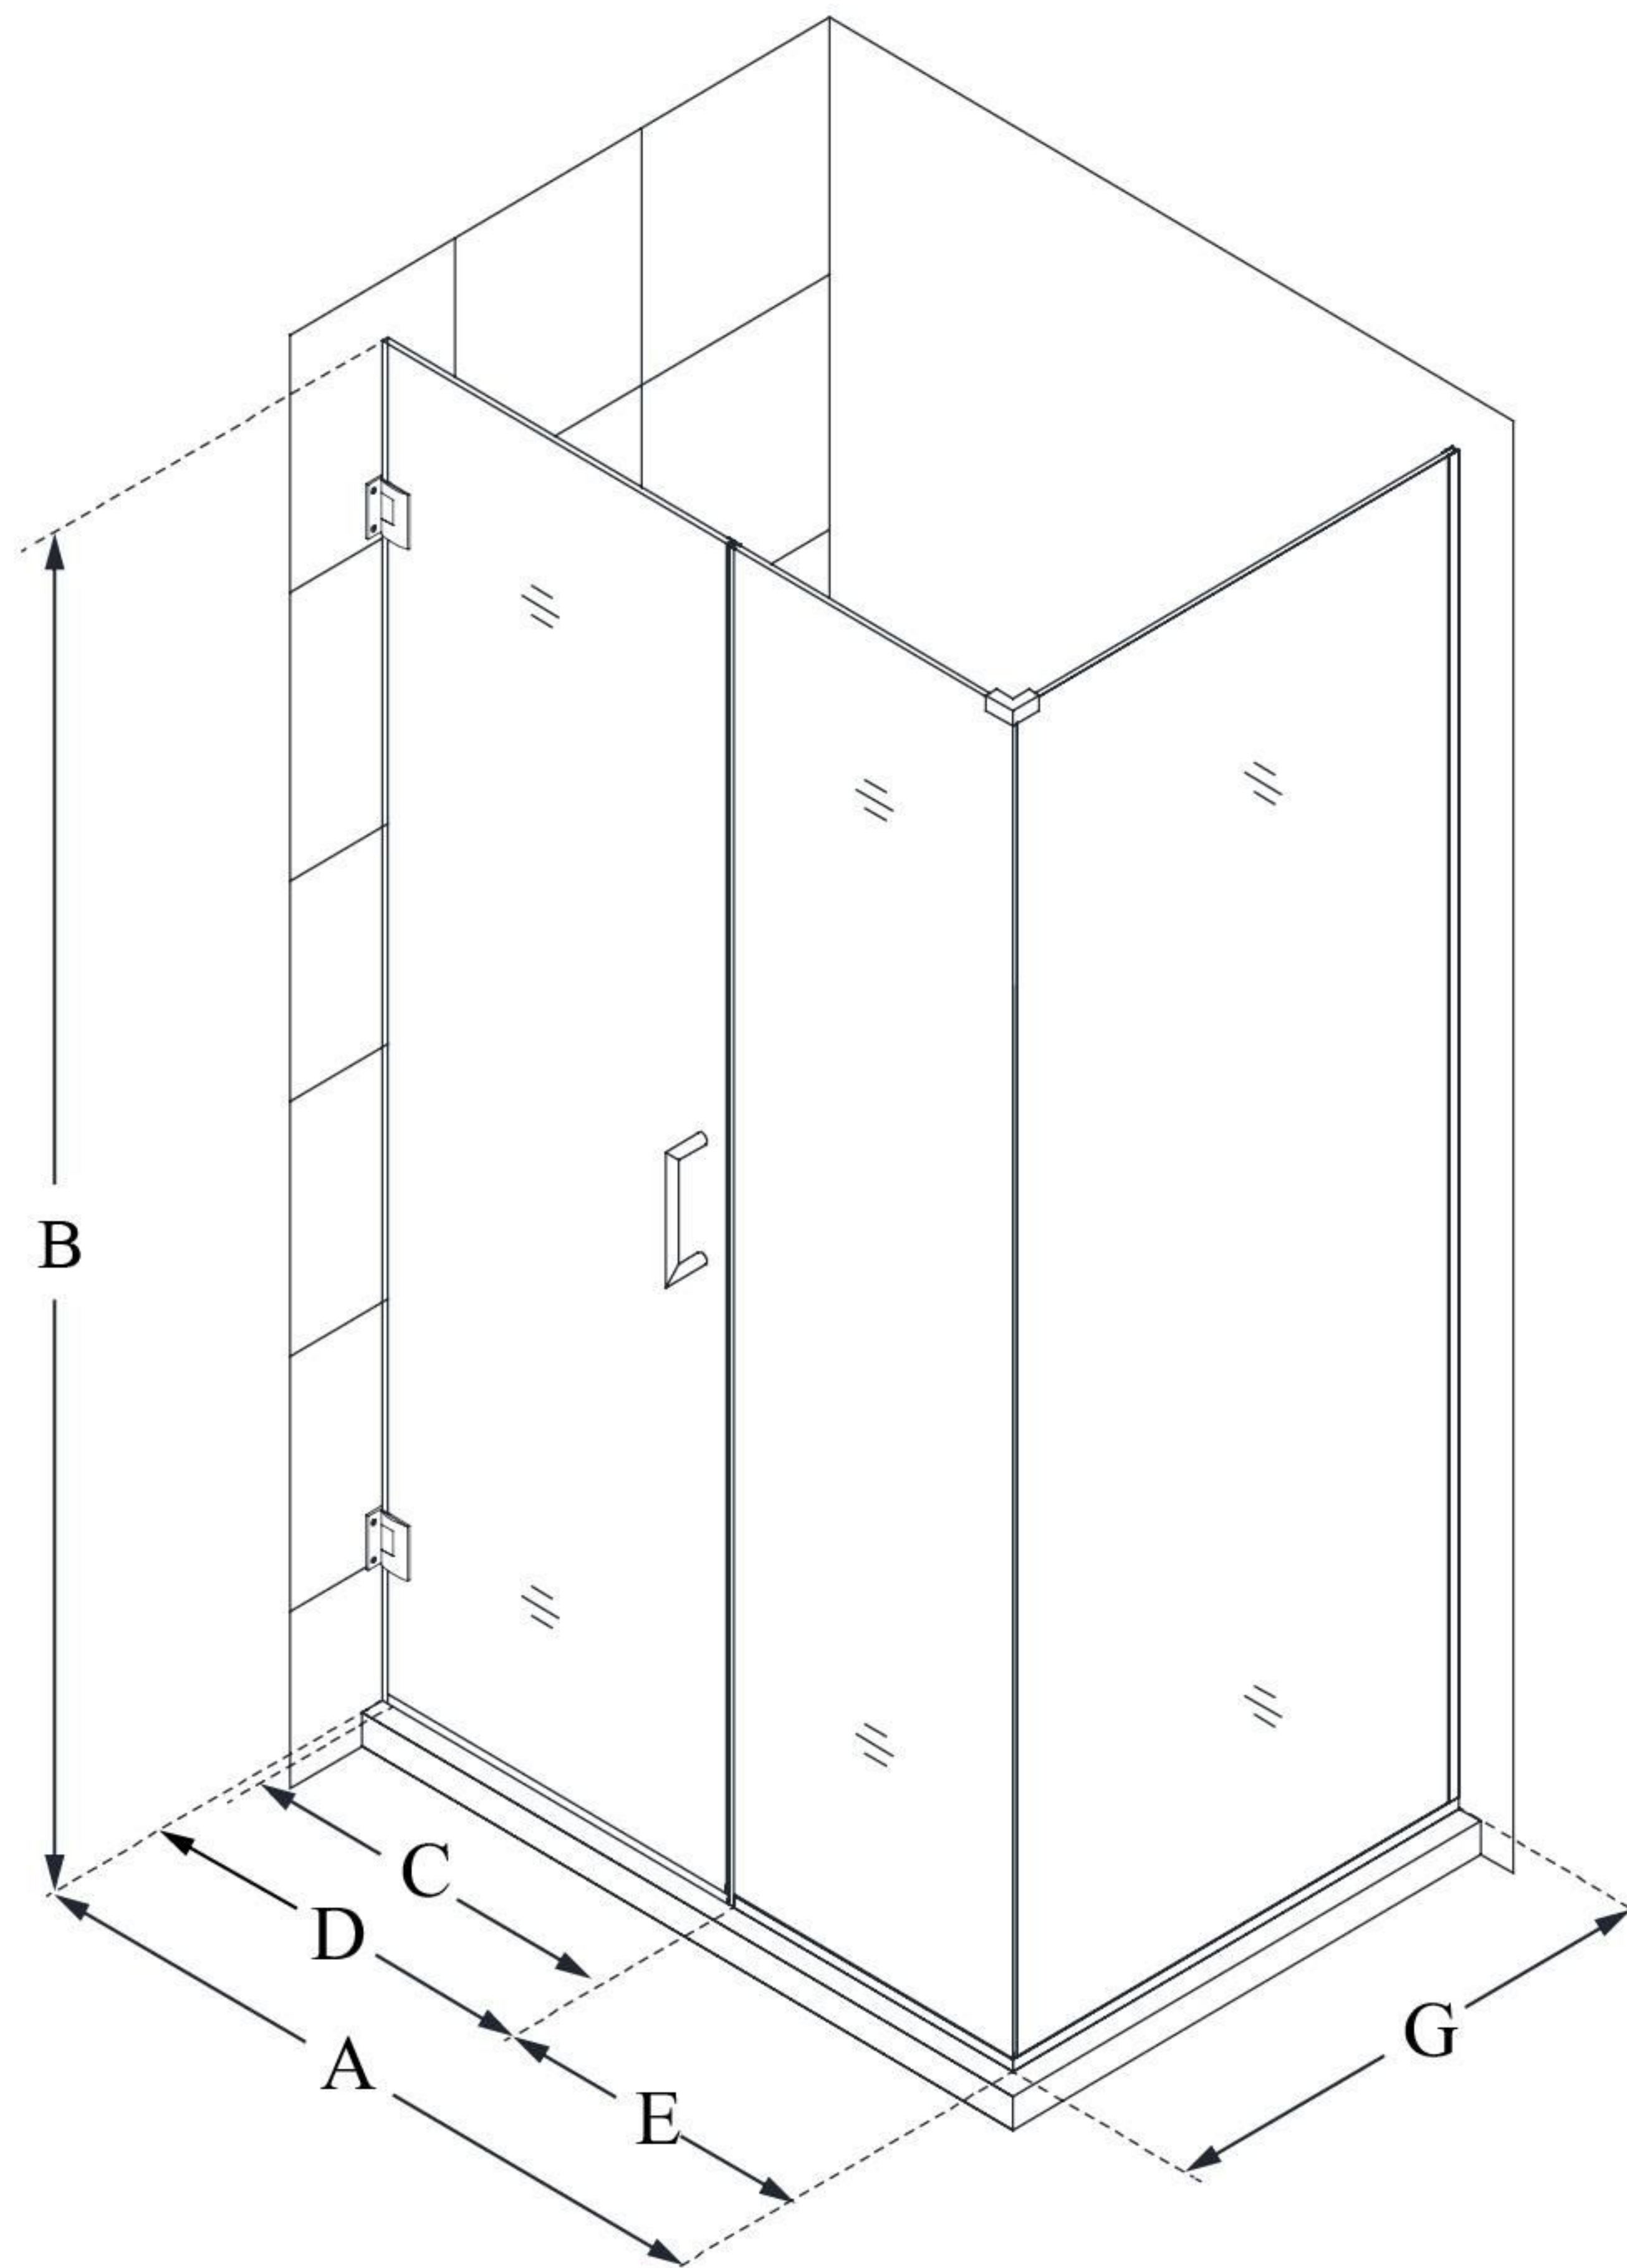

SHEN-24520340

UNIDOOR PLUS

DreamLine Unidoor Plus 52" W
x 34 3/8" D x 72" H Frameless
Hinged Shower Enclosure, Clear
Glass

SWING DOOR

CONFIGURATION DIMENSIONS:

A: 52"
MODEL WIDTH

B: 72"
MODEL HEIGHT

C: 29"
ACCESS WIDTH

D: 30"
DOOR WIDTH

E: 22"
INLINE PANEL WIDTH

G: 34 3/8"
RETURN PANEL WIDTH

DreamLine reserves the right to update or modify the hardware or materials pictured without prior notice for the purpose of product improvement and customer satisfaction.