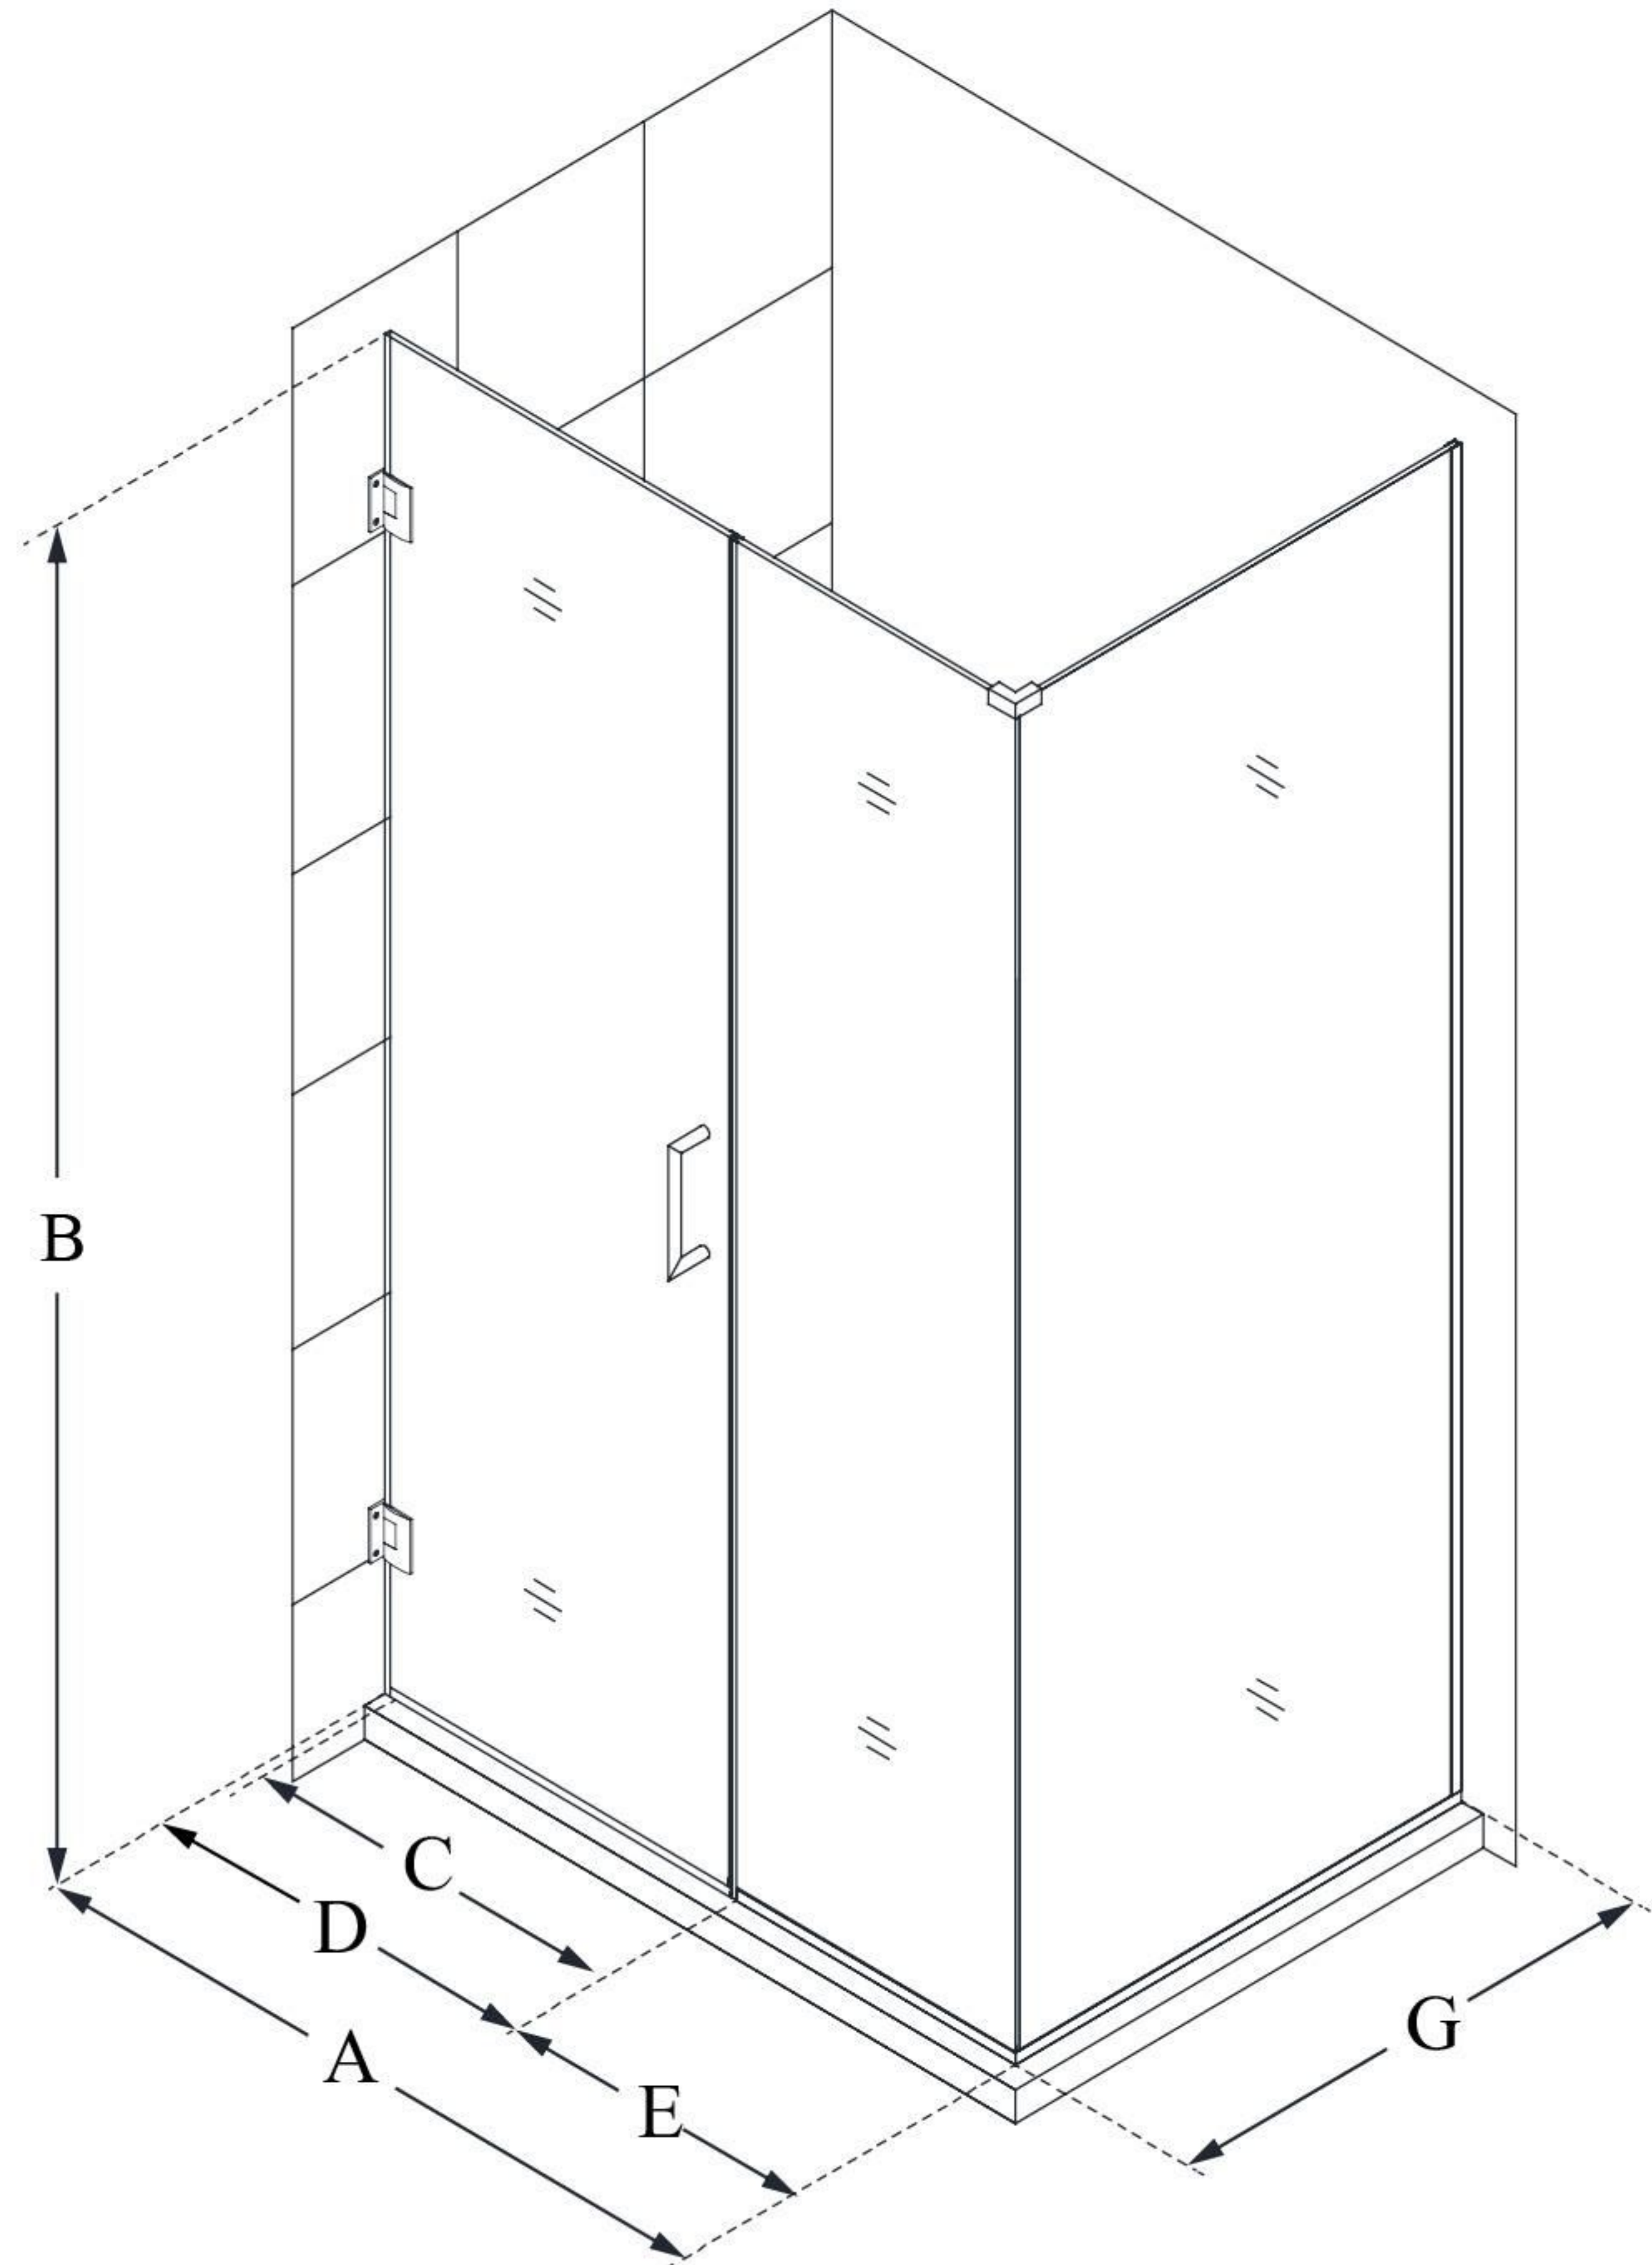

SHEN-24520300

UNIDOOR PLUS

DreamLine Unidoor Plus 52" W
x 30 3/8" D x 72" H Frameless
Hinged Shower Enclosure, Clear
Glass

SWING DOOR

CONFIGURATION DIMENSIONS:

A: 52"
MODEL WIDTH

B: 72"
MODEL HEIGHT

C: 29"
ACCESS WIDTH

D: 30"
DOOR WIDTH

E: 22"
INLINE PANEL WIDTH

G: 30 3/8"
RETURN PANEL WIDTH

DreamLine reserves the right to update or modify the hardware or materials pictured without prior notice for the purpose of product improvement and customer satisfaction.