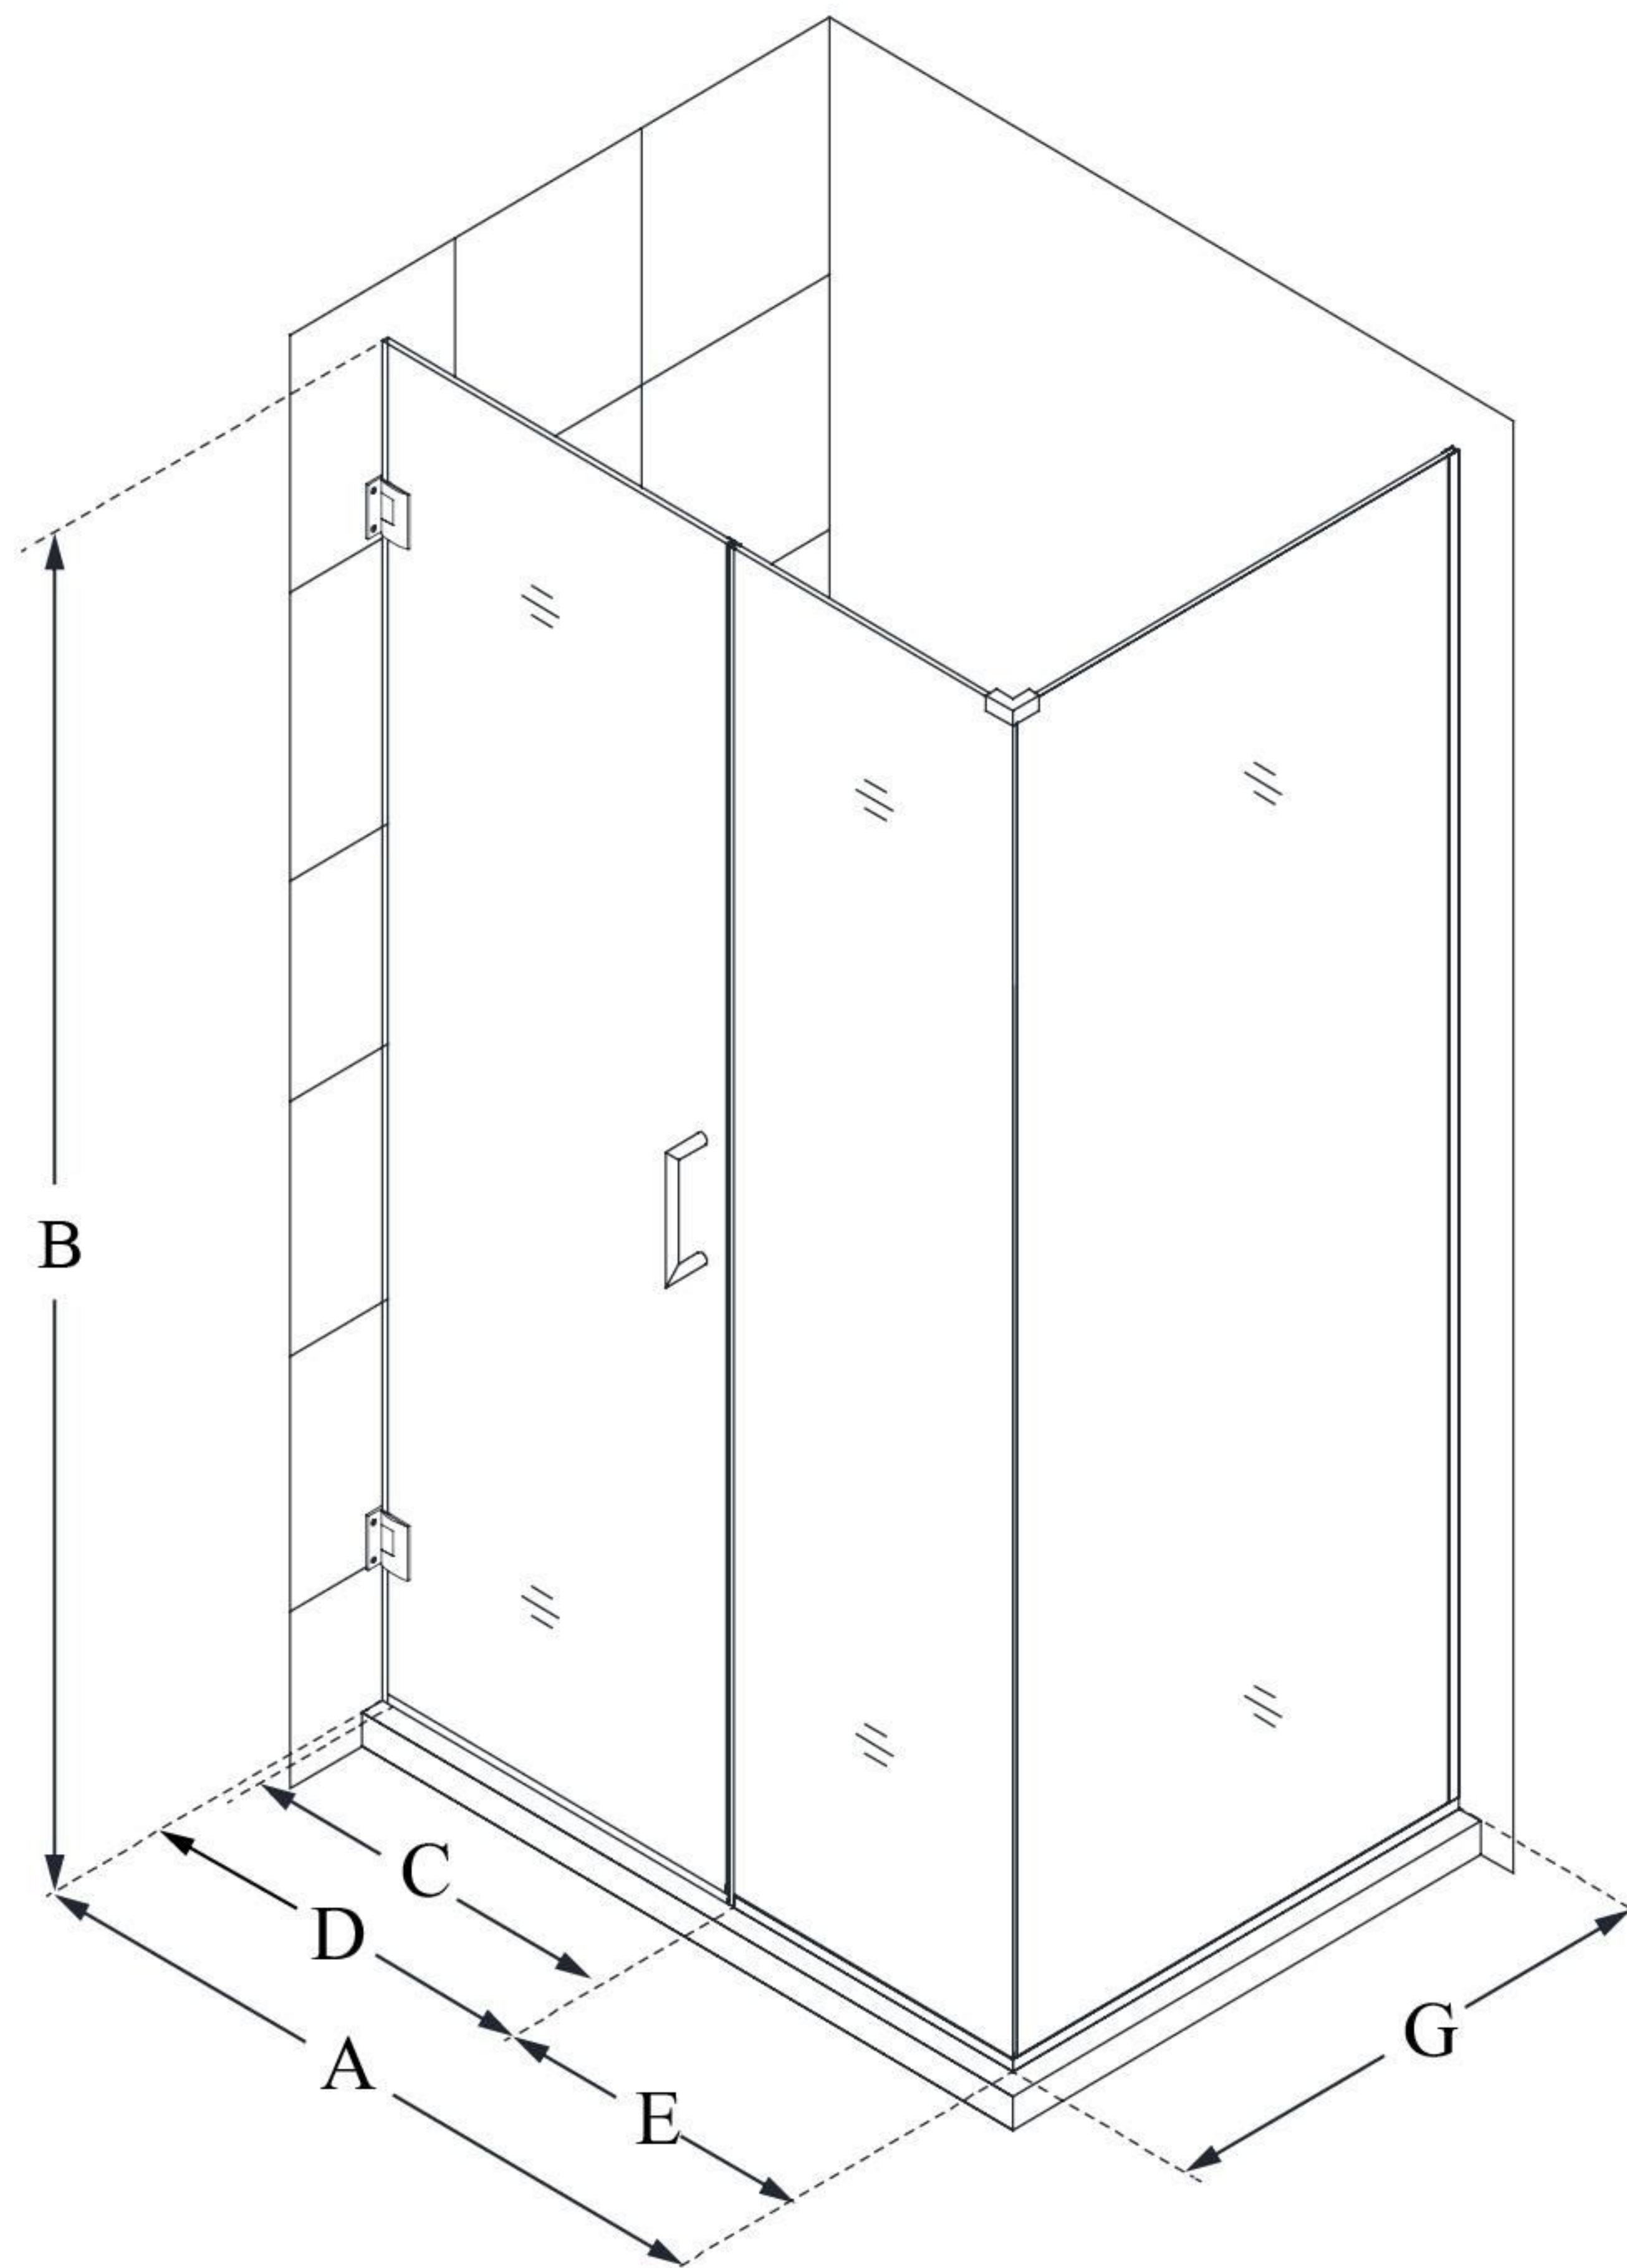

SHEN-24515340

UNIDOOR PLUS

DreamLine Unidoor Plus 51 1/2"
W x 34 3/8" D x 72" H Frameless
Hinged Shower Enclosure, Clear
Glass

SWING DOOR

CONFIGURATION DIMENSIONS:

A: 51 1/2"

MODEL WIDTH

B: 72"

MODEL HEIGHT

C: 28"

ACCESS WIDTH

D: 29"

DOOR WIDTH

E: 22 1/2"

INLINE PANEL WIDTH

G: 34 3/8"

RETURN PANEL WIDTH

DreamLine reserves the right to update or modify the hardware or materials pictured without prior notice for the purpose of product improvement and customer satisfaction.