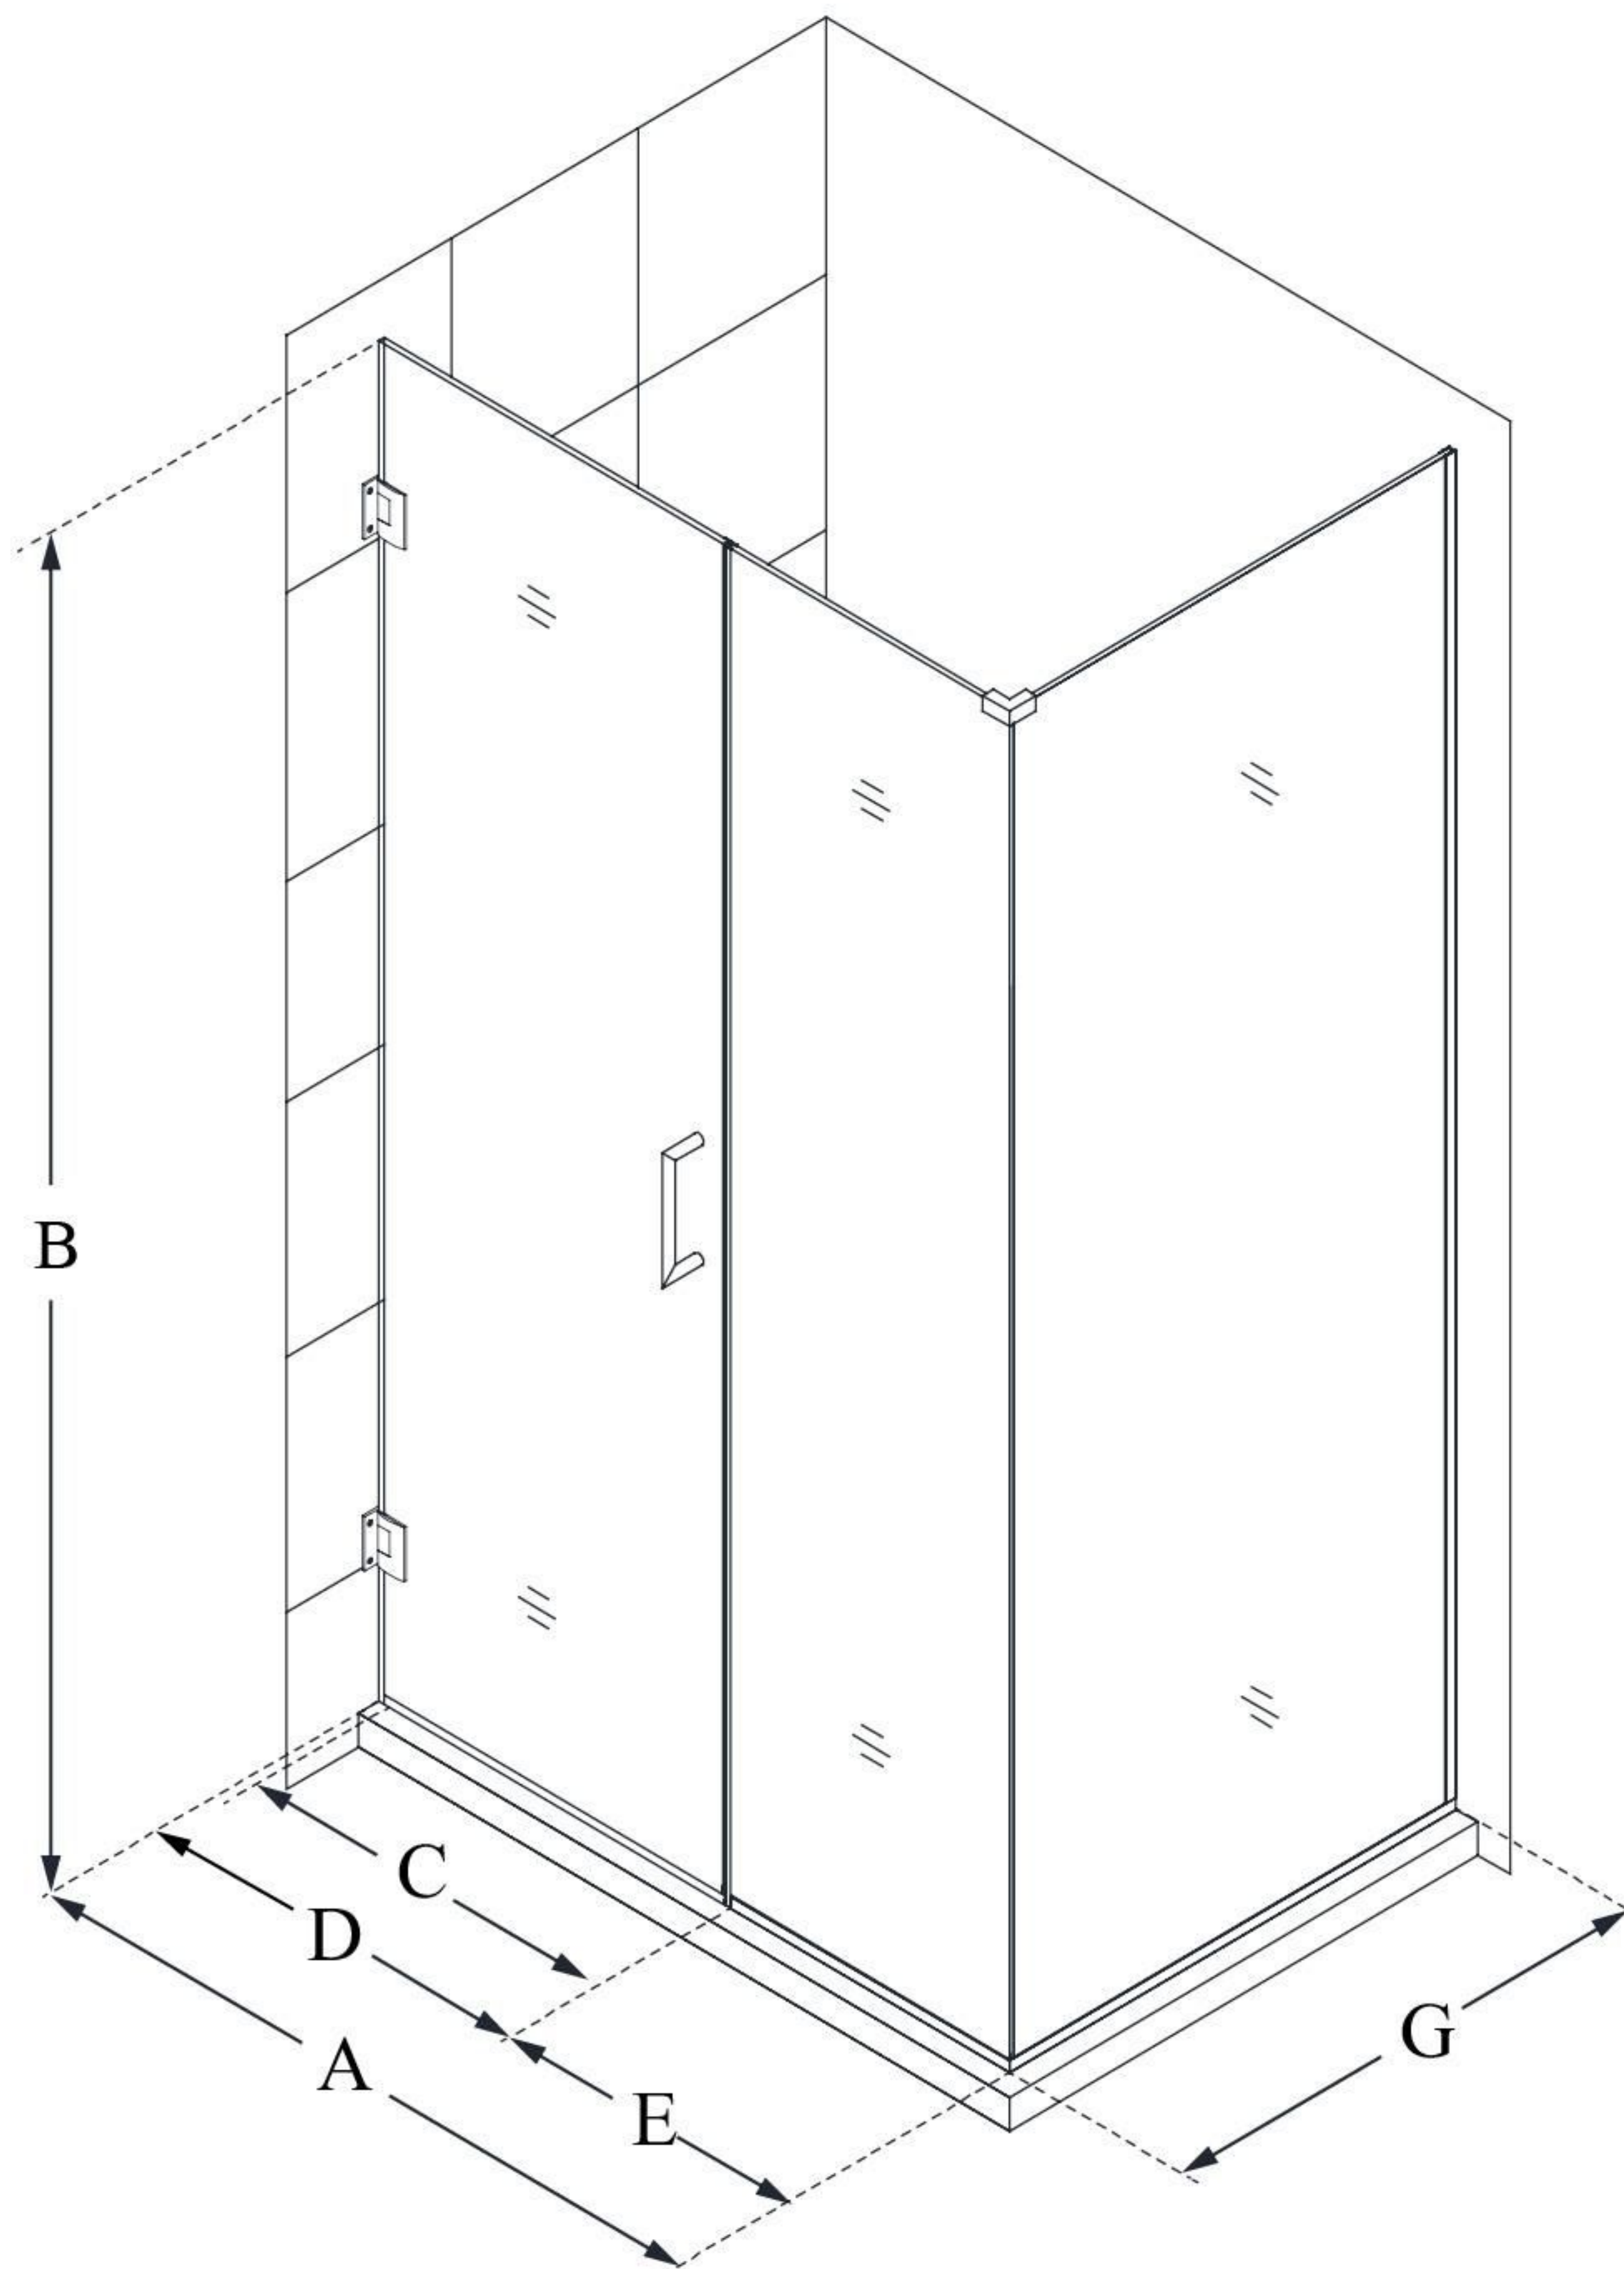

SHEN-24510340

UNIDOOR PLUS

DreamLine Unidoor Plus 51" W x 34 3/8" D x 72" H Frameless Hinged Shower Enclosure, Clear Glass

SWING DOOR

CONFIGURATION DIMENSIONS:

A: 51"

MODEL WIDTH

B: 72"

MODEL HEIGHT

C: 28"

ACCESS WIDTH

D: 29"

DOOR WIDTH

E: 22"

INLINE PANEL WIDTH

G: 34 3/8"

RETURN PANEL WIDTH

DreamLine reserves the right to update or modify the hardware or materials pictured without prior notice for the purpose of product improvement and customer satisfaction.