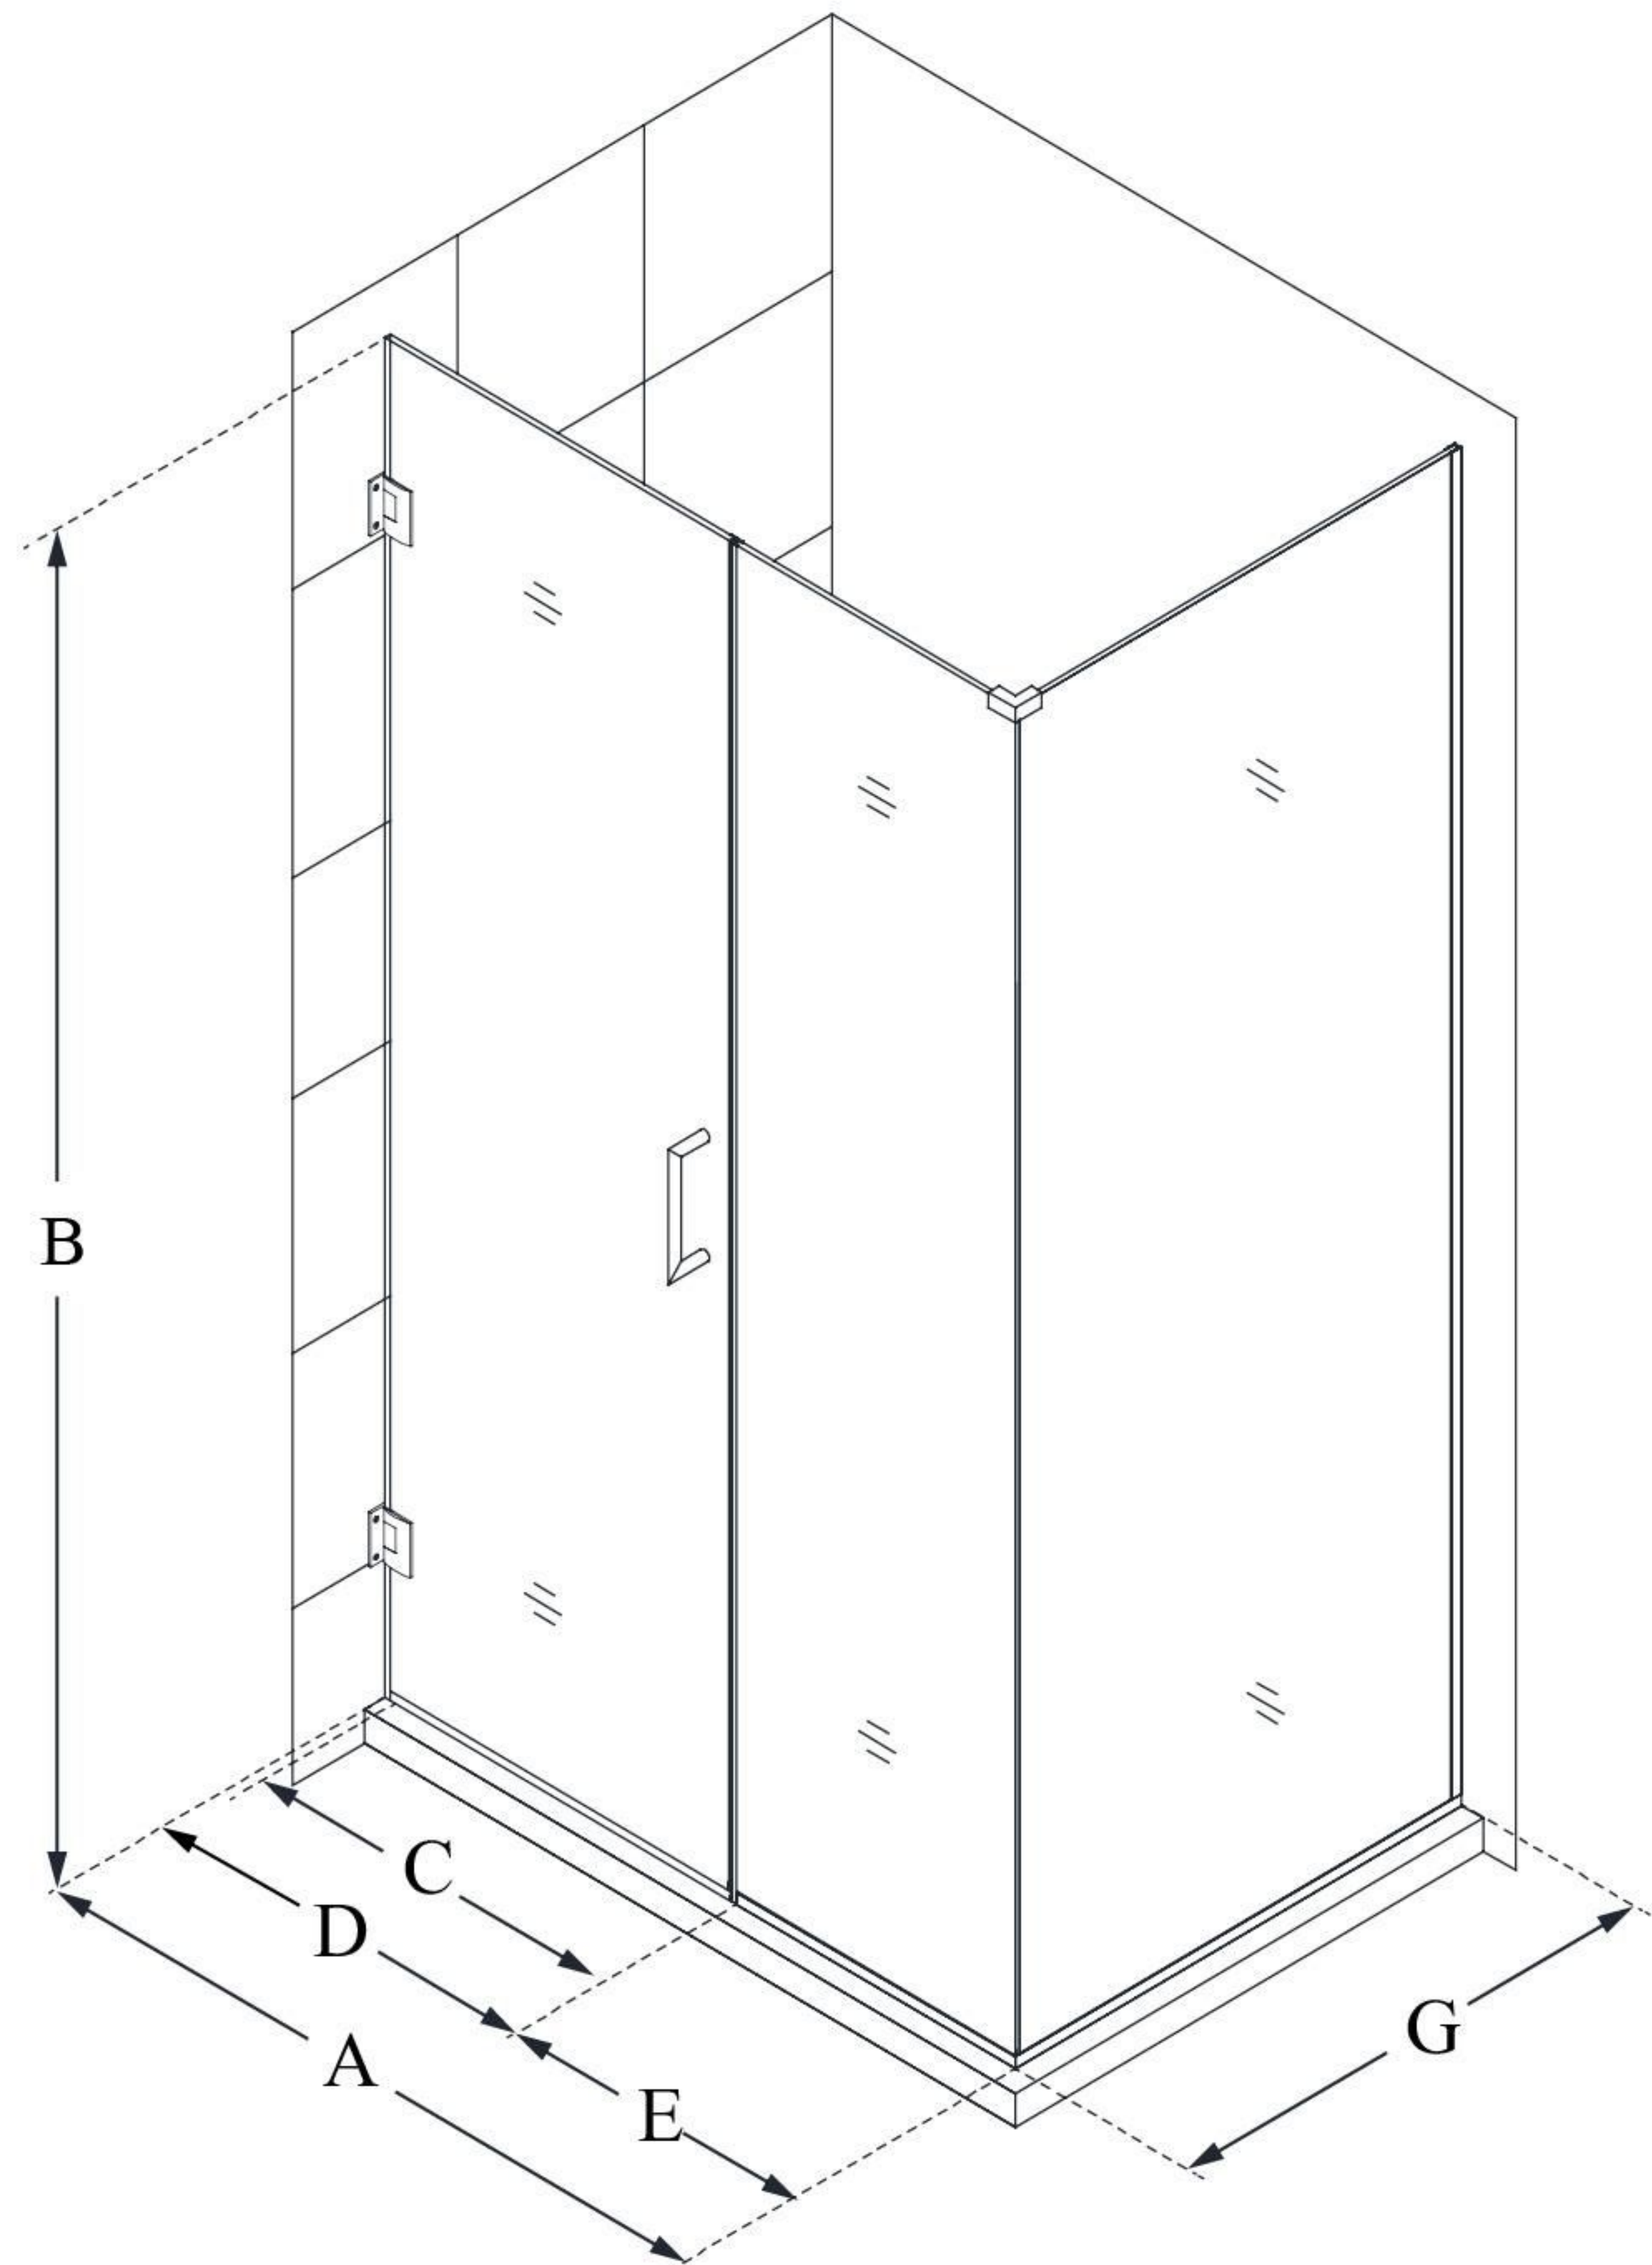

# UNIDOOR PLUS

DreamLine Unidoor Plus 51" W x 30  
3/8" D x 72" H Frameless Hinged  
Shower Enclosure, Clear Glass

**SWING DOOR**

## CONFIGURATION DIMENSIONS:

**A: 51"**

MODEL WIDTH

**B: 72"**

MODEL HEIGHT

**C: 28"**

ACCESS WIDTH

**D: 29"**

DOOR WIDTH

**E: 22"**

INLINE PANEL WIDTH

**G: 30 3/8"**

RETURN PANEL WIDTH

DreamLine reserves the right to update or modify the hardware or materials pictured without prior notice for the purpose of product improvement and customer satisfaction.